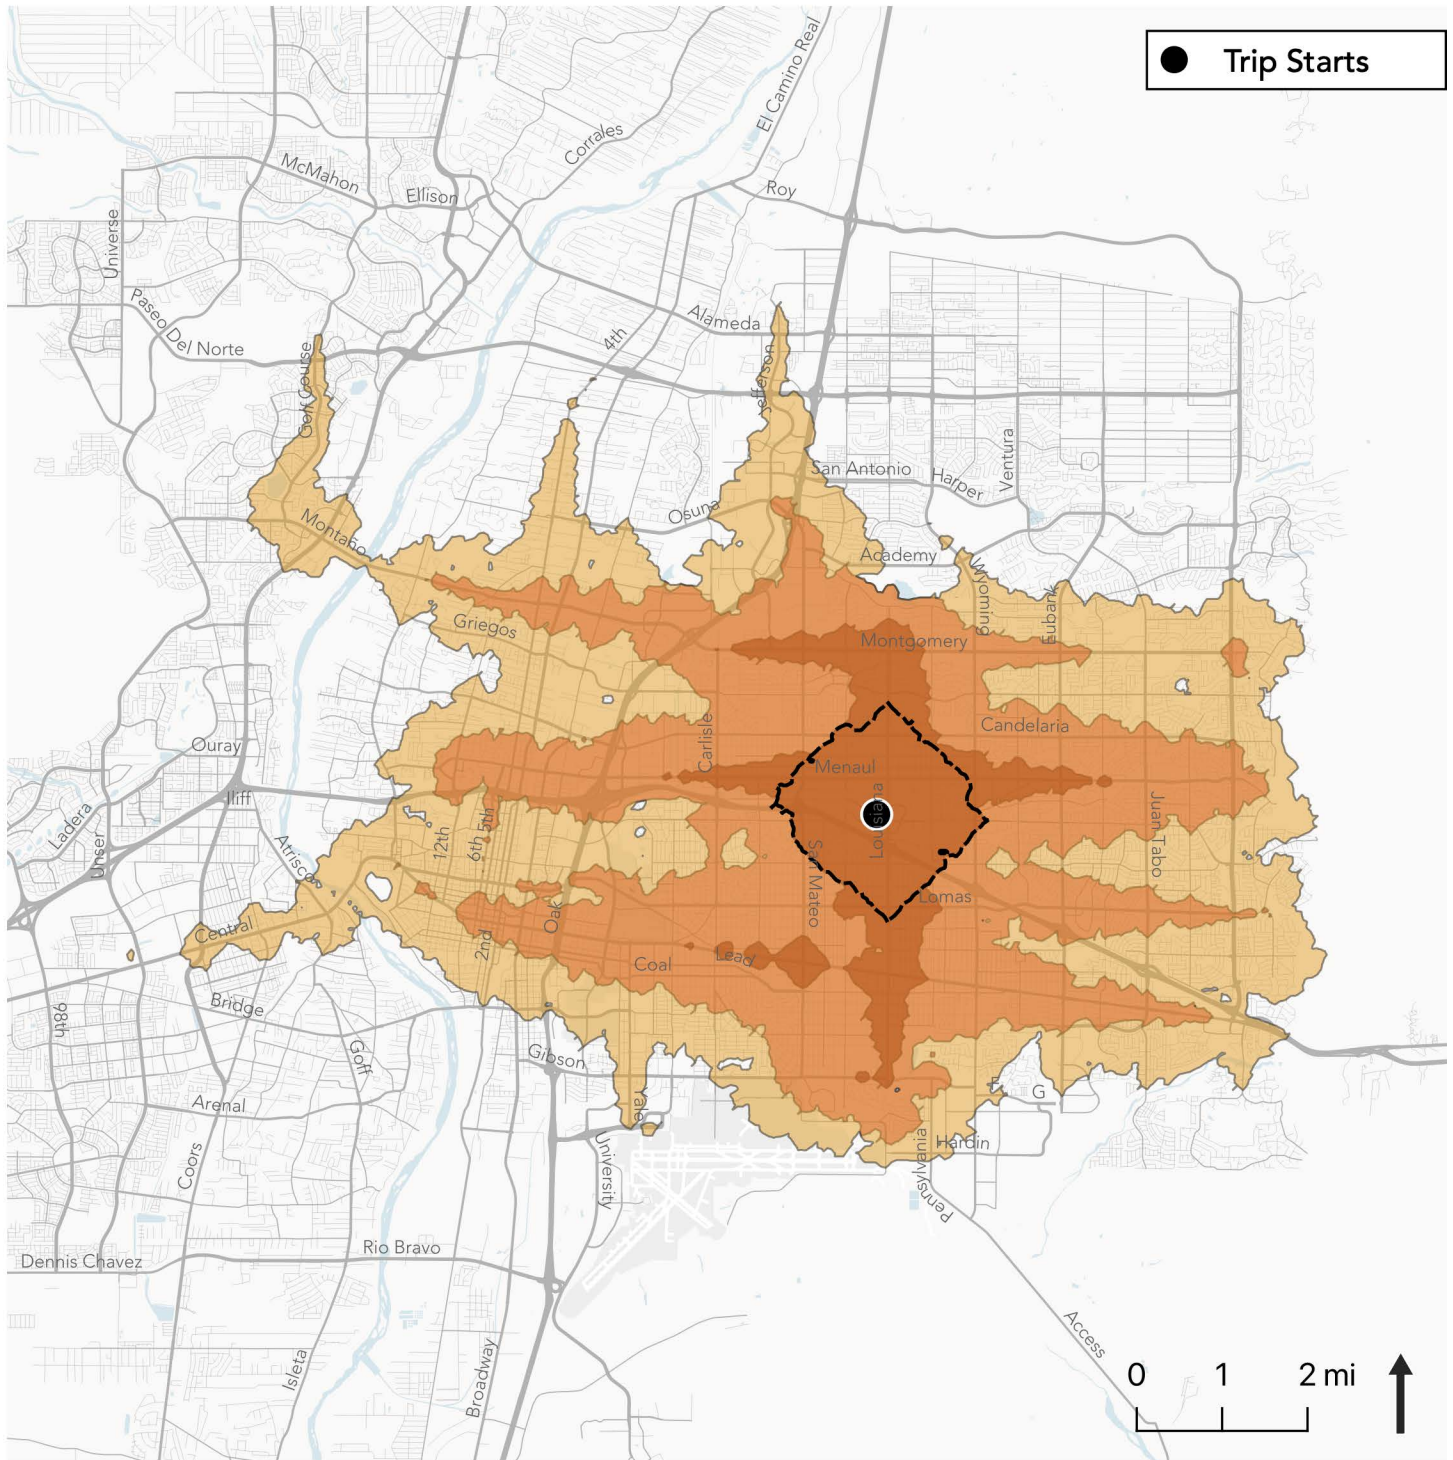

# In 2019, how far could I travel from Uptown Transit Center at 12 pm on a weekday?

- 1.5 miles walk
- 30 minutes of travel
- 45 minutes of travel
- 60 minutes of travel

		Residents and Jobs reachable by			
		Walk	Transit		
		30 min	30 min	45 min	60 min
Residents		14,700	35,600	162,500	284,000
Jobs		20,200	33,500	136,200	221,000