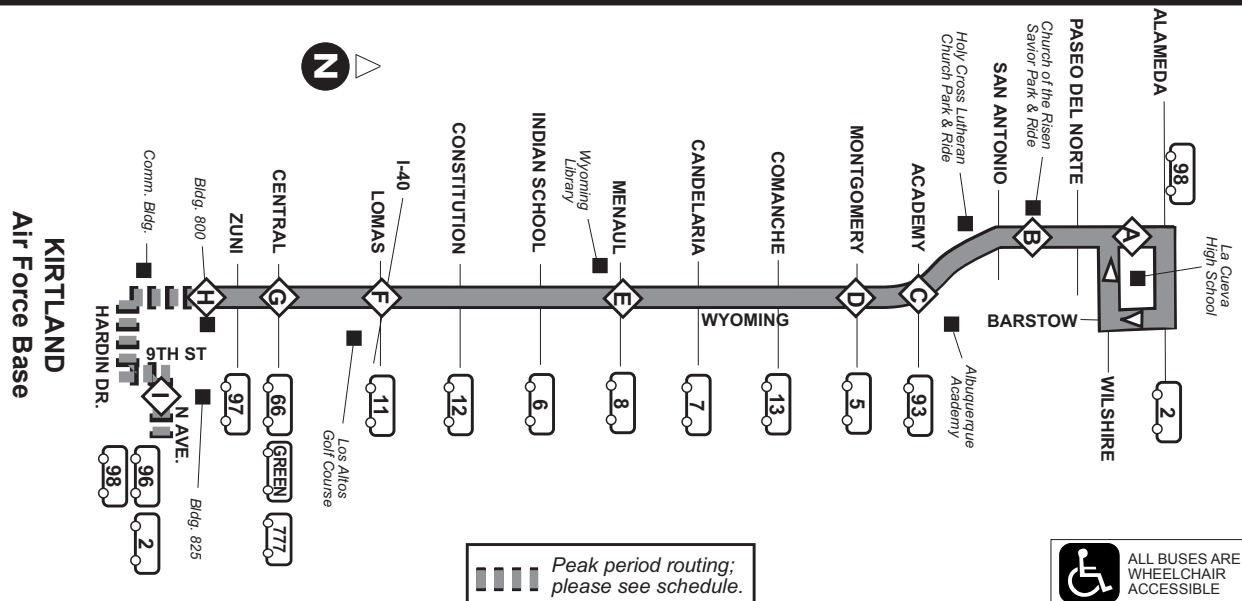

Route 31 / Ruta 31 Wyoming Blvd.

Effective 5/7/2011

NOTE:
People without proper military clearance and identification may not be allowed to enter Kirtland Air Force Base.

NOTE:
Personas sin la debida autorización y de identificación militar no pueden ser autorizados a entrar en la Base Aérea Kirtland.

Peak period routing; please see schedule.

Route 31- Weekday Southbound

Route 31 - Weekday Northbound

Stop	5:30a	6:03a	6:33a	7:03a	7:33a	8:02a	8:48a	9:31a	10:15a	11:00a	11:45a	12:30p	1:15p	2:00p	2:44p	3:29p	4:00p	4:30p	5:00p	5:31p	6:12p	6:54p
WYOMING @ LA CUEVA HS																						
CHURCH OF THE RISEN SAVIOR PAR																						
WYOMING & ACADEMY																						
WYOMING & MONTGOMERY																						
WYOMING & MENAUL																						
WYOMING & LOMAS																						
WYOMING & CENTRAL																						
BUILDING 800																						
BUILDING 825																						
NEXT TRIP INFO IF NOT ON RT 31 (SEE NOTE BELOW)																						

Stop	6:09a	6:37a	7:04a	7:34a	8:04a	8:47a	9:32a	10:17a	11:02a	11:47a	12:32p	1:17p	2:02p	2:47p	3:34p	4:08p	4:38p	5:09p	5:39p	6:08p	6:58p	7:38p
WYOMING @ LA CUEVA HS																						
CHURCH OF THE RISEN SAVIOR PAR																						
WYOMING & ACADEMY																						
WYOMING & MONTGOMERY																						
WYOMING & MENAUL																						
WYOMING & LOMAS																						
WYOMING & CENTRAL																						
BUILDING 800																						
BUILDING 825																						

(Rt 2 - xxxx) Indicates that this bus will leave Bldg 825 as the Route 2 Eubank at the time shown.

IMPORTANT:

Due to varying military restrictions, access to Kirtland Air Force Base may be changed at any time. If you are traveling to KAFB via ABQ-Ride buses, please call 243-RIDE (243-7433) 724-3183 tty for current information.