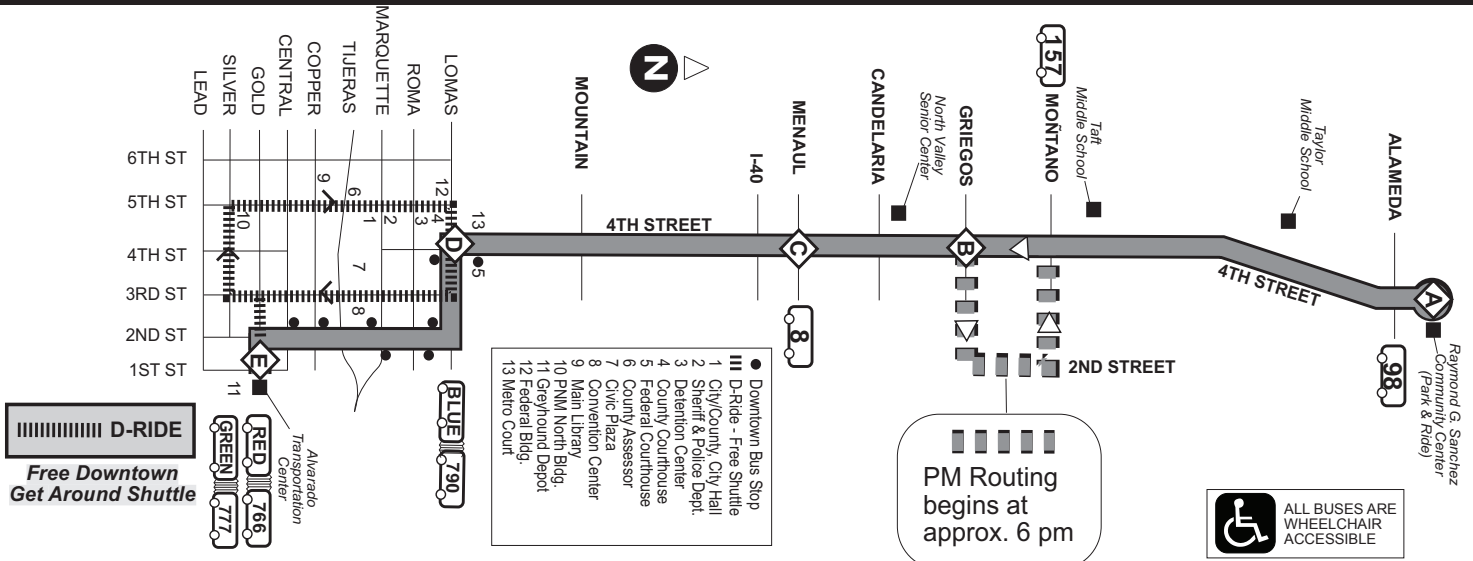

## Route 10 - Weekday Southbound

RAYMOND G. SANCHEZ COMMUNITY CENTER PAR	NORTH 4TH & GRIEGOS	NORTH 4TH & MENAUL	NORTH 4TH & LOMAS	ALVARADO TRANSPORTATION CENTER
A	B	C	D	E
5:43a	6:00a	6:07a	6:13a	6:18a
6:16a	6:33a	6:40a	6:46a	6:51a
6:36a	6:53a	7:00a	7:06a	7:11a
6:53a	7:10a	7:17a	7:23a	7:28a
7:16a	7:33a	7:40a	7:46a	7:51a
7:36a	7:53a	8:00a	8:06a	8:11a
7:56a	8:13a	8:20a	8:26a	8:31a
8:22a	8:39a	8:45a	8:51a	8:56a
8:42a	8:59a	9:05a	9:11a	9:16a
9:02a	9:19a	9:25a	9:31a	9:36a
9:22a	9:39a	9:45a	9:51a	9:56a
9:48a	10:05a	10:11a	10:17a	10:22a
10:07a	10:24a	10:30a	10:36a	10:41a
10:27a	10:44a	10:50a	10:56a	11:01a
10:47a	11:04a	11:10a	11:16a	11:21a
11:07a	11:24a	11:30a	11:36a	11:41a
11:27a	11:44a	11:50a	11:56a	12:01p
11:47a	12:04p	12:10p	12:16p	12:21p
12:07p	12:24p	12:30p	12:36p	12:41p
12:26p	12:43p	12:49p	12:54p	12:59p
12:48p	1:05p	1:11p	1:16p	1:21p
1:08p	1:25p	1:31p	1:36p	1:41p
1:28p	1:45p	1:51p	1:56p	2:01p
1:48p	2:05p	2:11p	2:16p	2:21p
2:08p	2:25p	2:31p	2:36p	2:41p
2:28p	2:45p	2:51p	2:56p	3:01p
2:48p	3:05p	3:11p	3:16p	3:21p
3:08p	3:25p	3:31p	3:36p	3:41p
3:28p	3:45p	3:51p	3:56p	4:01p
3:47p	4:04p	4:10p	4:15p	4:20p
4:08p	4:25p	4:31p	4:36p	4:41p
4:28p	4:45p	4:51p	4:56p	5:01p
4:43p	5:00p	5:06p	5:11p	5:16p
5:08p	5:25p	5:31p	5:36p	5:41p
5:30p	5:47p	5:53p	5:58p	6:03p
5:50p	6:07p	6:13p	6:19p	6:23p
6:10p	6:27p	6:33p	6:39p	6:43p
...	7:18p	7:24p	7:30p	7:34p
...	8:00p	8:06p	8:12p	8:16p
...	8:42p	8:47p	8:53p	8:57p