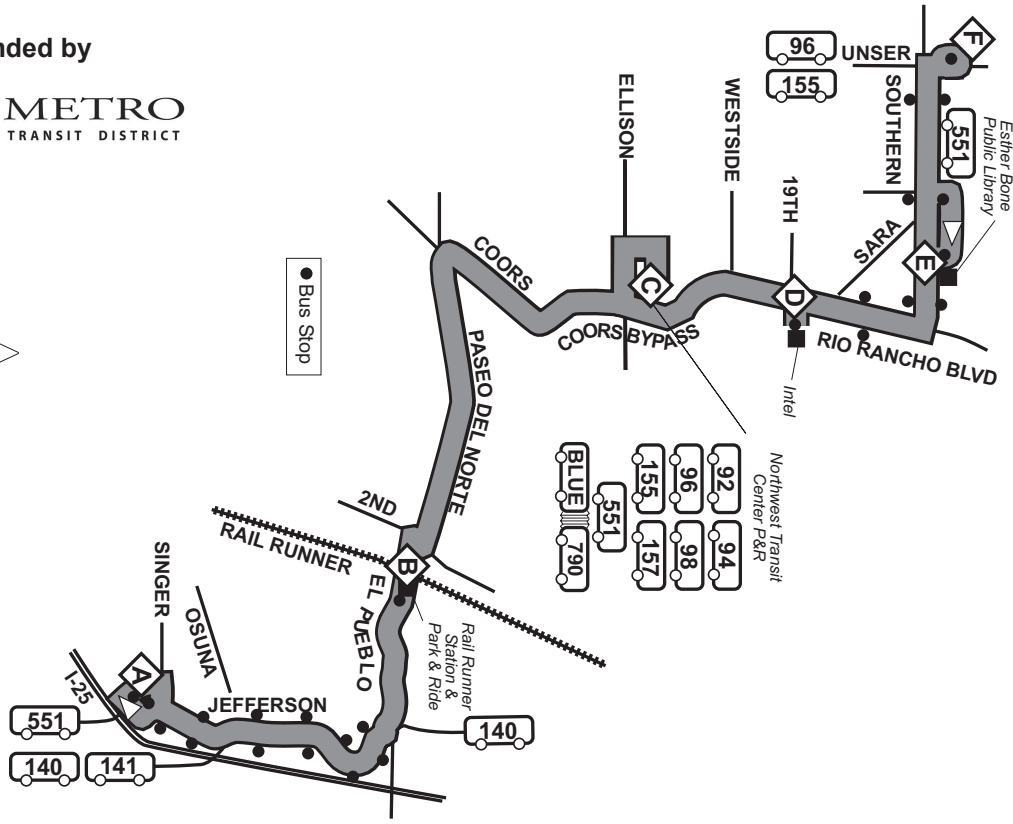

Route / Ruta 251

Effective: 8/13/2012

Rio Rancho-Albuquerque / Rail Runner Connection

Route funded by

RIO METRO
REGIONAL TRANSIT DISTRICT

Route 251- Weekday North / Westbound

Route 251- Weekday East / Southbound

EL PUEBLO STATION (B)	CENTURY RIO 24 THEATER (A)	DEPARTURE EL PUEBLO STATION (B)	NORTHWEST TRANSIT CENTER P&R (C)	INTEL (D)	SOUTHERN & PINETREE (E)	SOUTHERN & UNSER (F)
.....	6:14a	6:28a	6:35a	6:49a	6:57a	7:03a
.....	6:37a	6:51a	6:58a	7:12a	7:20a	7:26a
.....	7:16a	7:30a	7:37a	7:51a	7:59a	8:05a
.....	8:12a	8:26a	8:33a	8:47a	8:55a	9:01a
.....	9:31a	9:45a	9:51a	10:05a	10:13a	10:19a
.....	2:02p	2:16p	2:22p	2:36p	2:44p	2:50p
.....	4:09p	4:23p	4:35p	4:42p	5:01p	5:09p
.....	5:00p	5:14p	5:26p	5:35p	5:55p	6:03p
.....	5:18p	5:37p	6:15p	6:35p	6:43p	6:50p
.....	6:30p	6:44p	6:50p	7:04p	7:12p	7:18p
.....	6:47p	7:01p	7:07p	7:21p	7:29p	7:35p

SOUTHERN & UNSER (F)	SOUTHERN & PINETREE (E)	INTEL (D)	NORTHWEST TRANSIT CENTER P&R (C)	DEPARTURE EL PUEBLO STATION (B)	CENTURY RIO 24 THEATER (A)
5:16a	5:24a	5:32a	5:38a	5:56a	6:05a
5:44a	5:52a	6:00a	6:06a	6:26a	6:35a
6:02a	6:10a	6:18a	6:24a	6:45a	6:58a
6:38a	6:46a	6:55a	7:02a	7:24a	7:37a
7:35a	7:43a	7:52a	7:59a	8:21a	8:33a
.....	9:12a	9:20a	9:26a	9:44a	9:51a
1:35p	1:43p	1:51p	1:57p	2:15p	2:22p
3:52p	4:00p	4:08p	4:14p	4:30p
4:39p	4:48p	4:57p	5:04p	5:23p	5:35p
4:59p	5:08p	5:17p	5:24p	5:43p	5:50p
6:02p	6:10p	6:19p	6:25p	6:43p	6:50p

For service to the 4:35p and 5:29p trains, use the southbound trips leaving the station at 4:03p and 4:55p and returning to the station at 4:29p and 5:21p respectively by a different route. Be sure to catch the bus at a southbound stop.