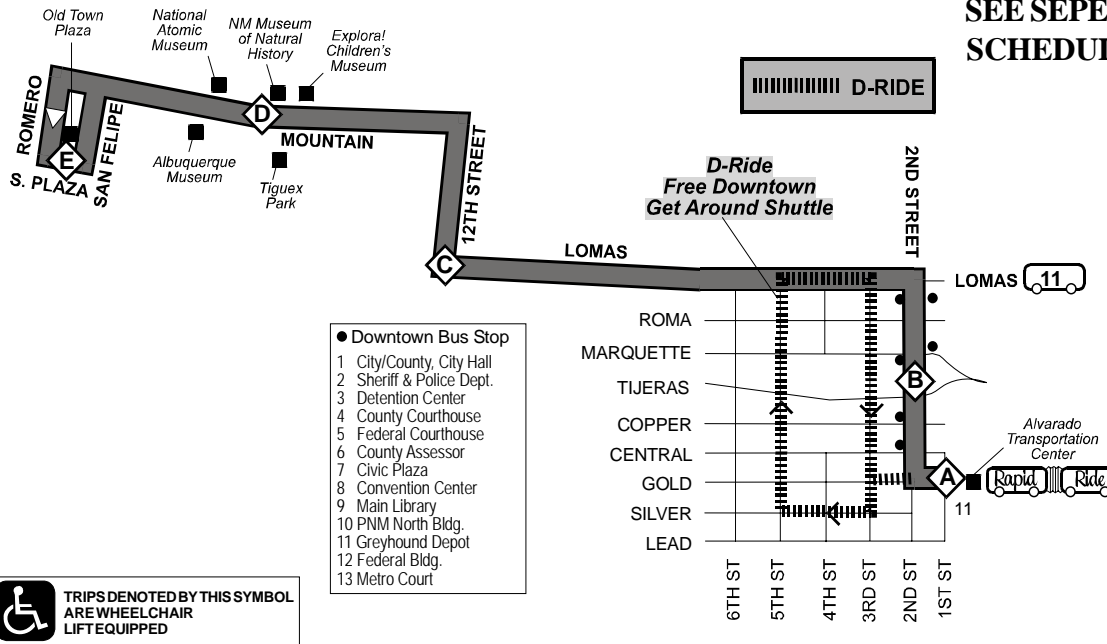

Route 21/Ruta 21-Dwntwn/Old Town Trolley Eff. 05/26/07

WEDNESDAY THRU SUNDAY SERVICE ONLY

NO SERVICE MONDAY & TUESDAYS,

SEE SEPERATE SUNDAY SCHEDULE FOR TIMES

Route 21 - Wednesday thru Saturday - Westbound

Route 21 - Wednesday thru Saturday - Eastbound

ALVARADO TRANSPORTATION CENTER	2ND STREET & CONVENTION CENTER	12TH STREET & LOMAS	NM MUSEUM OF NATURAL HISTORY	OLD TOWN
A	B	C	D	E
1000a	1001a	1006a	1009a	1013a
1035a	1036a	1041a	1044a	1048a
1110a	1111a	1116a	1119a	1123a
1145a	1146a	1151a	1154a	1158a
1220p	1221p	1226p	1229p	1233p
1255p	1256p	101p	104p	108p
130p	131p	136p	139p	143p
205p	206p	211p	214p	218p
240p	241p	246p	249p	253p
315p	316p	321p	324p	328p
350p	351p	356p	359p	403p
425p	426p	431p	434p	438p
500p	501p	506p	509p	513p
535p	536p	541p	544p	548p
610p	611p	616p	619p	623p
645p	646p	651p	654p	658p
720p	721p	726p	729p	733p

ALVARADO TRANSPORTATION CENTER	2ND STREET & CONVENTION CENTER	12TH STREET & LOMAS	NM MUSEUM OF NATURAL HISTORY	OLD TOWN
A	B	C	D	E
1014a	1019a	1022a	1027a	1029a
1049a	1054a	1057a	1102a	1104a
1124a	1129a	1132a	1137a	1139a
1159a	1204p	1207p	1212p	1214p
1234p	1239p	1242p	1247p	1249p
109p	114p	117p	122p	124p
144p	149p	152p	157p	159p
219p	224p	227p	232p	234p
254p	259p	302p	307p	309p
329p	334p	337p	342p	344p
404p	409p	412p	417p	419p
439p	444p	447p	452p	454p
514p	519p	522p	527p	529p
549p	554p	557p	602p	604p
624p	629p	632p	637p	639p
659p	704p	707p	712p	714p
734p	739p	742p	747p	749p