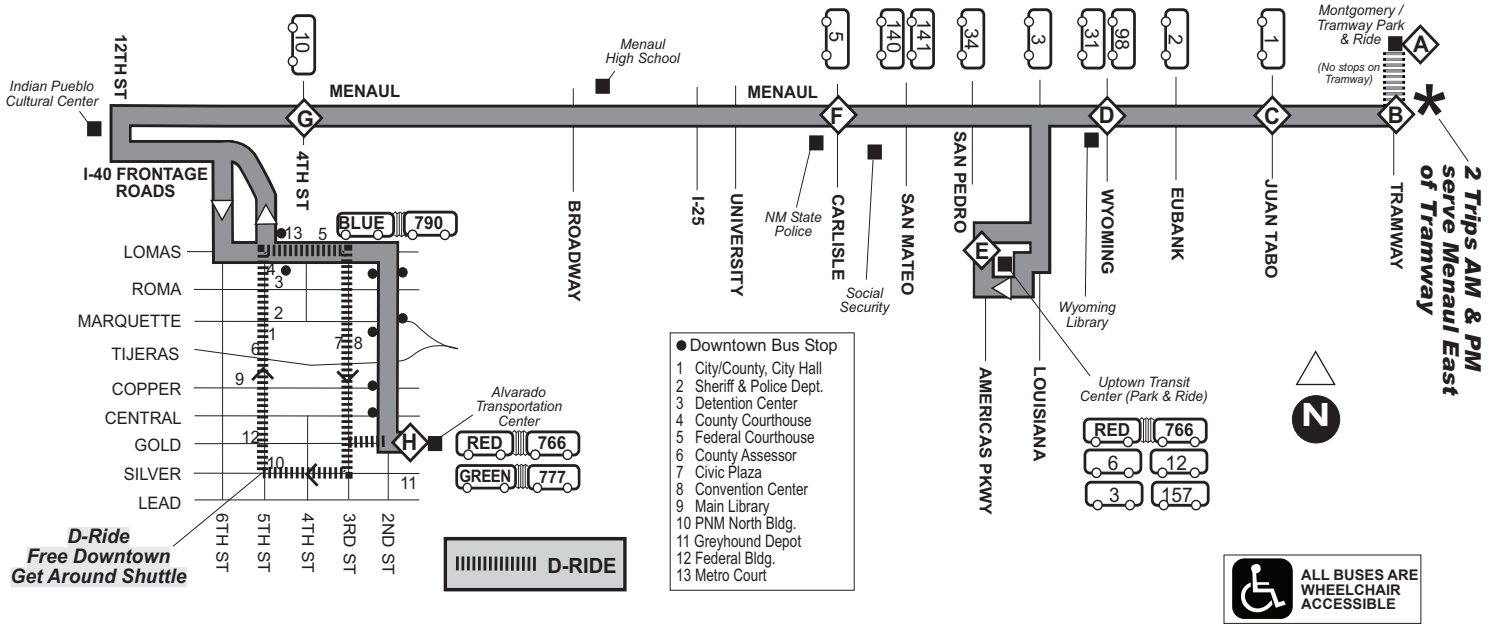

Route 8 / Ruta 8 Menaul Blvd.

Effective 1/29/2011

Route 8- Weekday Westbound

MONTGOMERY TRAMWAY P&R	MENAU & TRAMWAY	MENAU & JUAN TABO	MENAU & WYOMING	UPTOWN TRANSIT CENTER P&R	MENAU & CARLISLE	MENAU & 4TH STREET	ALVARADO TRANSPORTATION CENTER
A	B	C	D	E	F	G	H
5:28a	5:31a	5:35a	5:42a	5:48a	5:59a	6:06a	6:20a
5:55a	5:58a	6:02a	6:09a	6:15a	6:26a	6:33a	6:47a
6:20a	6:23a	6:27a	6:34a	6:40a	6:53a	7:03a	7:17a
6:39a	6:43a	6:47a	6:54a	7:00a	7:13a	7:23a	7:39a
7:09a	7:13a	7:17a	7:24a	7:30a	7:42a	7:51a	8:05a
*7:26a	7:31a	7:35a	7:42a	7:48a	8:00a	8:09a	8:23a *
*7:59a	8:04a	8:08a	8:15a	8:21a	8:33a	8:42a	8:56a *
8:29a	8:33a	8:37a	8:44a	8:50a	9:02a	9:11a	9:25a
8:50a	8:54a	8:58a	9:05a	9:11a	9:23a	9:32a	9:46a
9:16a	9:20a	9:24a	9:31a	9:37a	9:49a	9:58a	10:12a
9:43a	9:47a	9:51a	9:58a	10:04a	10:16a	10:25a	10:39a
10:05a	10:09a	10:13a	10:20a	10:26a	10:39a	10:48a	11:02a
10:33a	10:37a	10:41a	10:48a	10:55a	11:09a	11:18a	11:32a
10:57a	11:01a	11:05a	11:12a	11:19a	11:33a	11:42a	11:56a
11:22a	11:26a	11:30a	11:37a	11:44a	11:58a	12:07p	12:21p
11:53a	11:57a	12:01p	12:08p	12:15p	12:29p	12:38p	12:52p
12:19p	12:23p	12:27p	12:34p	12:41p	12:55p	1:04p	1:18p
12:47p	12:51p	12:55p	1:02p	1:09p	1:23p	1:32p	1:46p
1:12p	1:16p	1:20p	1:27p	1:34p	1:48p	1:57p	2:11p
1:35p	1:39p	1:43p	1:50p	1:57p	2:11p	2:20p	2:34p
2:01p	2:05p	2:09p	2:16p	2:23p	2:37p	2:46p	3:01p
2:23p	2:27p	2:31p	2:38p	2:45p	2:59p	3:08p	3:23p
2:49p	2:53p	2:57p	3:04p	3:11p	3:25p	3:34p	3:49p
3:14p	3:18p	3:22p	3:29p	3:36p	3:50p	3:59p	4:14p
3:40p	3:44p	3:48p	3:55p	4:02p	4:16p	4:25p	4:40p
4:05p	4:09p	4:13p	4:20p	4:27p	4:41p	4:50p	5:05p
4:30p	4:34p	4:38p	4:45p	4:52p	5:06p	5:15p	5:30p
4:55p	4:59p	5:03p	5:10p	5:17p	5:31p	5:40p	5:55p
5:20p	5:24p	5:28p	5:35p	5:42p	5:57p	6:07p	6:23p
5:45p	5:49p	5:53p	6:00p	6:07p	6:22p	6:32p	6:48p
6:10p	6:14p	6:18p	6:25p	6:32p	6:47p	6:55p	7:09p
6:35p	6:39p	6:43p	6:50p	6:57p	7:12p	7:20p	7:34p
6:58p	7:02p	7:06p	7:13p	7:20p	7:35p	7:43p	7:57p
7:25p	7:28p	7:32p	7:38p	7:44p	7:55p	8:02p	8:16p
8:11p	8:14p	8:18p	8:24p	8:30p	8:41p	8:48p	9:02p
8:55p	8:58p	9:02p	9:08p	9:14p	9:25p	9:32p	9:46p

Route 8- Weekday Eastbound