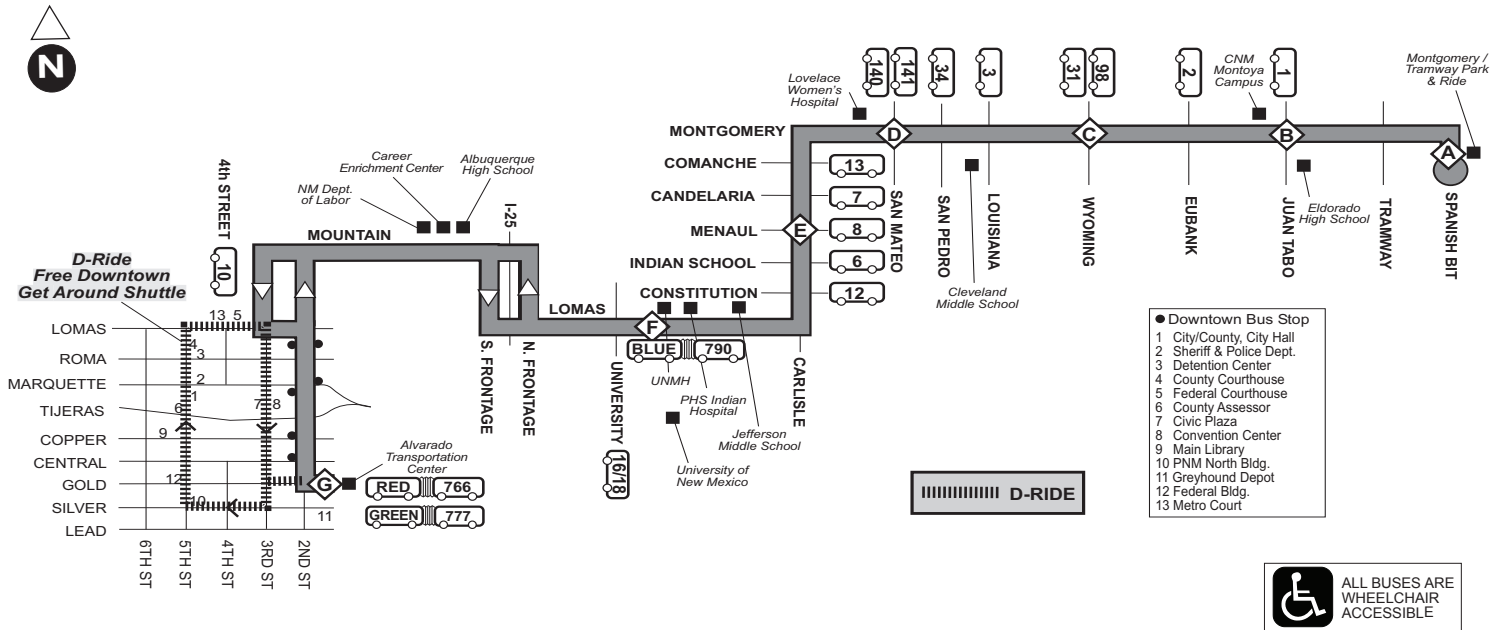

Route 5 / Ruta 5 Montgomery Blvd. / Carlisle Blvd.

Effective 5/7/2011

Route 5 - Weekday West / Southbound

Route 5 - Weekday North / Eastbound

Montgomery / Tramway Park & Ride	Montgomery & Juan Tabo	Montgomery & Wyoming	Montgomery & San Mateo	Carlisle / Menaul	University of NM Hospital	Alvarado Transportation Center
A	B	C	D	E	F	G
5:22a	5:25a	5:30a	5:37a	5:46a	5:53a	6:06a
5:49a	5:52a	5:57a	6:04a	6:13a	6:20a	6:33a
6:22a	6:25a	6:31a	6:38a	6:47a	6:54a	7:08a
6:45a	6:49a	6:56a	7:03a	7:15a	7:23a	7:39a
7:08a	7:12a	7:19a	7:26a	7:38a	7:46a	8:02a
7:30a	7:34a	7:41a	7:48a	8:00a	8:08a	8:23a
7:53a	7:57a	8:04a	8:11a	8:22a	8:30a	8:45a
8:13a	8:16a	8:23a	8:31a	8:42a	8:50a	9:05a
8:33a	8:36a	8:43a	8:51a	9:02a	9:10a	9:25a
8:52a	8:55a	9:02a	9:10a	9:21a	9:29a	9:44a
9:12a	9:15a	9:22a	9:30a	9:41a	9:49a	10:04a
9:33a	9:36a	9:43a	9:51a	10:02a	10:10a	10:25a
9:55a	9:58a	10:05a	10:12a	10:24a	10:32a	10:47a
10:20a	10:23a	10:30a	10:37a	10:49a	10:57a	11:12a
10:50a	10:53a	11:00a	11:07a	11:19a	11:27a	11:42a
11:15a	11:18a	11:25a	11:32a	11:44a	11:52a	12:07p
11:40a	11:44a	11:50a	11:58a	12:10p	12:18p	12:34p
12:05p	12:09p	12:15p	12:23p	12:35p	12:43p	12:59p
12:35p	12:39p	12:45p	12:53p	1:05p	1:13p	1:29p
1:00p	1:04p	1:10p	1:18p	1:30p	1:38p	1:54p
1:20p	1:24p	1:30p	1:38p	1:51p	1:59p	2:15p
1:40p	1:44p	1:50p	1:58p	2:11p	2:19p	2:35p
2:00p	2:04p	2:10p	2:18p	2:31p	2:39p	2:55p
2:18p	2:22p	2:29p	2:37p	2:50p	2:59p	3:15p
2:38p	2:42p	2:49p	2:57p	3:10p	3:19p	3:35p
2:58p	3:02p	3:09p	3:17p	3:30p	3:39p	3:55p
3:16p	3:20p	3:27p	3:35p	3:48p	3:57p	4:13p
3:36p	3:40p	3:47p	3:55p	4:08p	4:17p	4:33p
3:56p	4:00p	4:07p	4:15p	4:28p	4:37p	4:53p
4:16p	4:20p	4:27p	4:35p	4:48p	4:57p	5:12p
4:37p	4:41p	4:48p	4:56p	5:08p	5:16p	5:30p
4:57p	5:01p	5:08p	5:16p	5:28p	5:36p	5:50p
5:17p	5:21p	5:28p	5:36p	5:48p	5:55p	6:09p
5:40p	5:44p	5:50p	5:57p	6:08p	6:15p	6:28p
6:17p	6:20p	6:26p	6:33p	6:43p	6:50p	7:03p
6:43p	6:46p	6:52p	6:59p	7:09p	7:16p	7:29p
7:13p	7:16p	7:22p	7:29p	7:39p	7:46p	7:59p
7:43p	7:46p	7:52p	7:59p	8:09p	8:16p	8:29p
8:48p	8:51p	8:57p	9:04p	9:14p	9:21p	9:34p