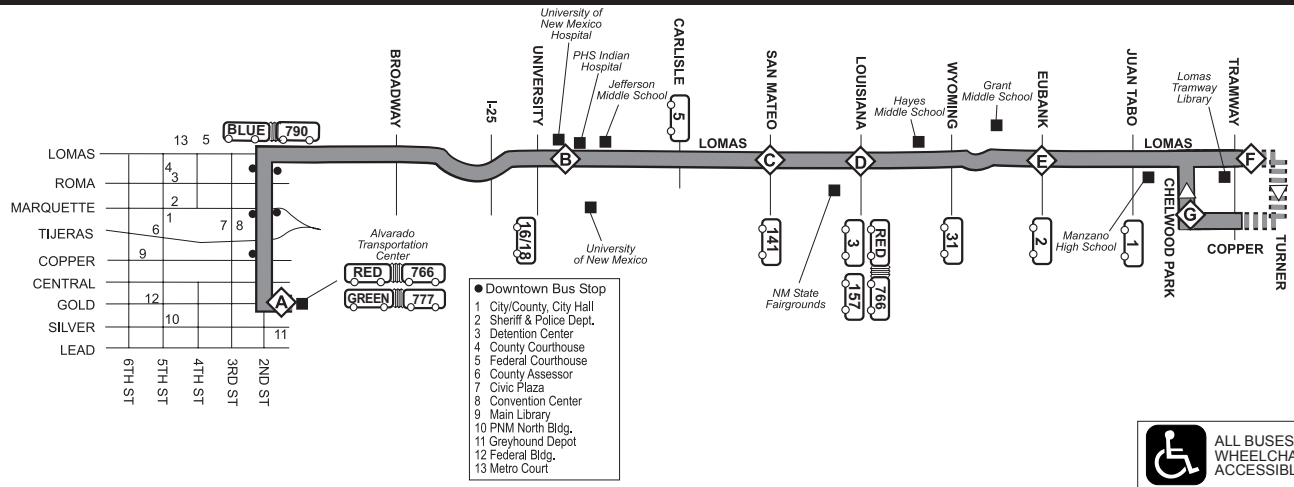

# Route 11 / Ruta 11 Lomas Blvd.

## Route 11 - Saturday Westbound

STOP	7:03a	7:09a	7:15a	7:18a	7:25a	7:38a
COPPER & CHELWOOD PARK (G)						
LOMAS & EUBANK (E)						
LOMAS & LOUISIANA (D)						
LOMAS & SAN MATEO (C)						
UNM HOSPITAL (B)						
ALVARADO TRANSPORTATION CENTER (A)						
7:38a	7:44a	7:50a	7:53a	8:00a	8:13a	8:45a
8:10a	8:16a	8:22a	8:25a	8:32a	8:45a	9:20a
8:45a	8:51a	8:57a	9:00a	9:07a	9:20a	9:55a
9:20a	9:26a	9:32a	9:35a	9:42a	9:55a	10:29a
9:54a	10:00a	10:06a	10:09a	10:16a	10:29a	11:05a
10:29a	10:35a	10:42a	10:45a	10:52a	11:05a	11:40a
11:04a	11:10a	11:17a	11:20a	11:27a	11:40a	12:17p
11:40a	11:47a	11:54a	11:57a	12:04p	12:17p	12:53p
12:15p	12:22p	12:30p	12:33p	12:40p	12:53p	1:27p
12:49p	12:56p	1:04p	1:07p	1:14p	1:27p	2:03p
1:25p	1:32p	1:40p	1:43p	1:50p	2:03p	2:39p
2:01p	2:08p	2:16p	2:19p	2:26p	2:39p	3:14p
2:37p	2:44p	2:52p	2:55p	3:02p	3:14p	3:48p
3:12p	3:19p	3:26p	3:29p	3:36p	3:48p	4:23p
3:47p	3:54p	4:01p	4:04p	4:11p	4:23p	4:57p
4:21p	4:28p	4:35p	4:38p	4:45p	4:57p	5:33p
4:57p	5:04p	5:11p	5:14p	5:21p	5:33p	6:08p
5:32p	5:39p	5:46p	5:49p	5:56p	6:08p	6:42p
6:07p	6:13p	6:20p	6:23p	6:30p	6:42p	7:17p
6:42p	6:48p	6:55p	6:58p	7:05p	7:17p	7:52p
7:17p	7:23p	7:30p	7:33p	7:40p	7:52p	8:27p
7:52p	7:58p	8:05p	8:08p	8:15p	8:27p	