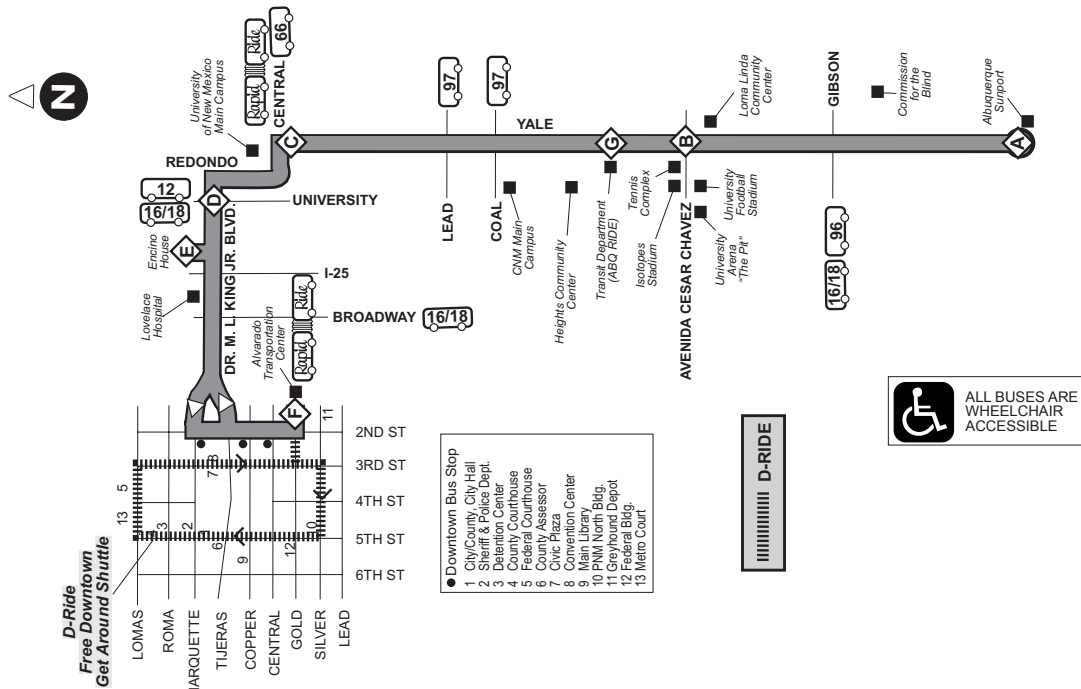

Route / Ruta 50 Airport/Downtown

Effective: January 2012

D-RIDE

Route 50 - Weekday North / Westbound

Route 50 - Weekday East / Southbound

| AIRPORT | YALE & AVE. CESAR CHAVEZ | YALE & CENTRAL | MARTIN LUTHER KING JR. BLVD & UNIVERSITY | ENCINO HOUSE | ALVARADO TRANSPORTATION CENTER |
|---------|--------------------------|----------------|--|--------------|--------------------------------|
| A | B | C | D | E | F |
| 7:00a | 7:05a | 7:09a | 7:13a | | 7:20a |
| 7:30a | 7:37a | 7:41a | 7:45a | 7:47a | 7:55a |
| 8:00a | 8:07a | 8:11a | 8:15a | | 8:22a |
| 8:30a | 8:37a | 8:41a | 8:45a | 8:47a | 8:55a |
| 9:00a | 9:06a | 9:10a | 9:14a | | 9:21a |
| 9:30a | 9:36a | 9:40a | 9:44a | 9:46a | 9:54a |
| 10:00a | 10:06a | 10:10a | 10:14a | | 10:21a |
| 10:30a | 10:36a | 10:41a | 10:45a | 10:49a | 10:57a |
| 11:00a | 11:06a | 11:11a | 11:15a | | 11:23a |
| 11:30a | 11:36a | 11:41a | 11:45a | 11:49a | 11:57a |
| 12:00p | 12:06p | 12:11p | 12:15p | | 12:23p |
| 12:30p | 12:38p | 12:44p | 12:47p | 12:49p | 12:58p |
| 1:00p | 1:06p | 1:12p | 1:15p | | 1:22p |
| 1:30p | 1:38p | 1:44p | 1:47p | 1:49p | 1:58p |
| 2:00p | 2:06p | 2:12p | 2:15p | | 2:22p |
| 2:30p | 2:37p | 2:41p | 2:44p | 2:48p | 2:57p |
| 3:00p | 3:06p | 3:12p | 3:15p | | 3:26p |
| 3:30p | 3:37p | 3:41p | 3:44p | 3:48p | 4:01p |
| 4:00p | 4:06p | 4:12p | 4:15p | | 4:26p |
| 4:30p | 4:37p | 4:41p | 4:44p | 4:48p | 5:01p |
| 5:00p | 5:06p | 5:12p | 5:15p | | 5:26p |
| 5:30p | 5:37p | 5:41p | 5:44p | 5:48p | 6:01p |
| 6:00p | 6:06p | 6:12p | | | |
| 6:30p | 6:36p | 6:42p | | | |
| 7:00p | 7:06p | 7:12p | | | |
| 7:30p | 7:36p | 7:42p | | | |
| 8:00p | 8:06p | 8:12p | | | |