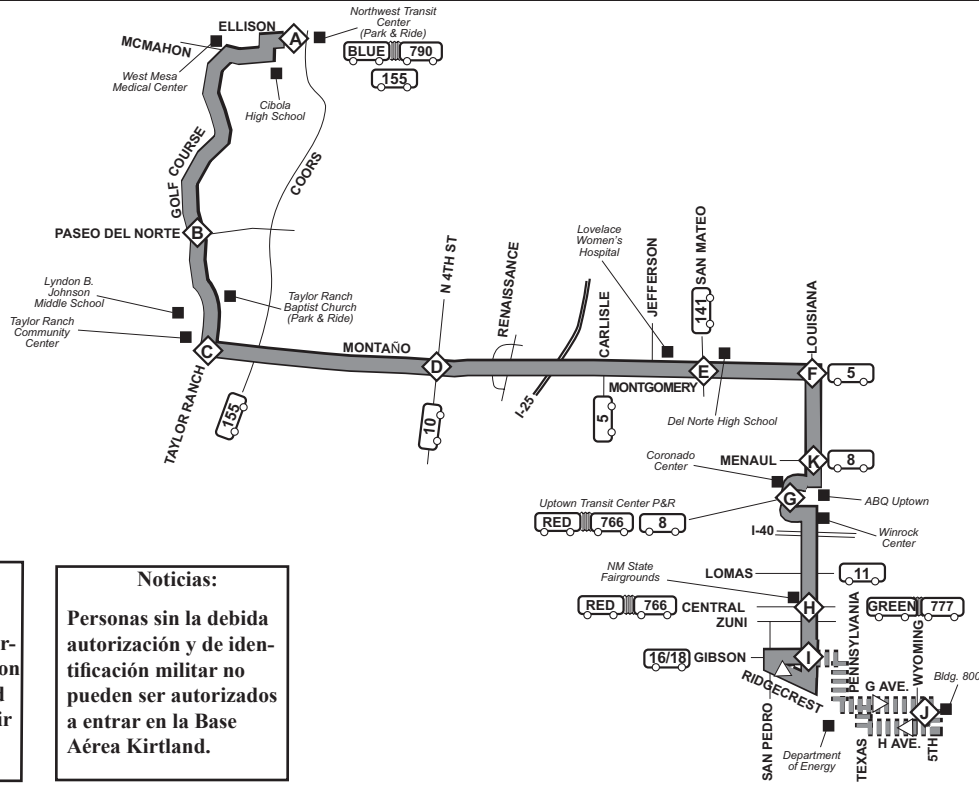

Routes 3 & 157 / Rutas 3 & 157 Effective: January 2012

Montaño / Louisiana / Uptown / Kirtland

NOTE:
People without proper military clearance and identification may not be allowed to enter Kirtland Air Force Base.

Noticias:
Personas sin la debida autorización y de identificación militar no pueden ser autorizados a entrar en la Base Aérea Kirtland.

Route 157 - Saturday South / Eastbound

Route 157 - Saturday West / Northbound

A	B	C	D	E	F	G	H	I	J
7:26a	7:36a	7:41a	7:48a	7:59a	8:03a	8:12a	8:21a	8:24a	8:31a
8:40a	8:50a	8:55a	9:02a	9:13a	9:17a	9:26a	9:35a	9:38a	9:45a
9:35a	9:45a	9:50a	9:57a	10:09a	10:13a	10:21a	10:30a	10:35a	.....
10:20a	10:30a	10:35a	10:42a	10:54a	10:58a	11:06a	11:15a	11:20a	.....
11:05a	11:15a	11:20a	11:27a	11:39a	11:43a	11:51a	12:00p	12:05p	.....
11:50a	12:00p	12:05p	12:12p	12:24p	12:28p	12:36p	12:45p	12:50p	.....
12:35p	12:45p	12:50p	12:56p	1:06p	1:11p	1:22p	1:31p	1:36p	.....
1:20p	1:32p	1:37p	1:43p	1:53p	1:58p	2:07p	2:16p	2:21p	.....
2:05p	2:17p	2:23p	2:30p	2:41p	2:45p	3:03p	3:06p	3:13p	.....
2:50p	3:00p	3:05p	3:12p	3:23p	3:27p	3:37p	3:48p	3:52p	4:02p
3:35p	3:45p	3:50p	3:57p	4:08p	4:12p	4:22p	4:33p	4:37p	4:47p
4:20p	4:31p	4:36p	4:42p	4:52p	4:57p	5:06p	5:15p	5:18p	.....
5:05p	5:16p	5:21p	5:27p	5:37p	5:42p	5:51p	6:00p	6:03p	.....
5:50p	6:01p	6:06p	6:12p	6:22p	6:27p	6:36p	6:45p	6:48p	.....
6:35p	6:46p	6:51p	6:57p	7:07p	7:12p	7:21p	7:30p	7:33p	.....
7:15p	7:25p	7:30p	7:36p	7:46p	7:51p	8:00p	8:09p	8:12p	.....
7:58p	8:08p	8:13p	8:19p	8:29p	8:34p	8:43p	8:52p	8:55p	.....
8:55p	9:05p	9:10p	9:16p	9:26p	9:31p	9:40p	9:49p	9:52p	.....

J	I	H	G	F	E	D	C	B	A
8:08a	8:13a	8:21a	8:31a	8:35a	8:45a	8:53a	8:57a	9:08a	.....
8:45a	8:51a	8:56a	9:04a	9:14a	9:18a	9:28a	9:36a	9:40a	9:51a
9:38a	9:43a	9:51a	10:01a	10:05a	10:15a	10:23a	10:26a	10:37a	.....
10:15a	10:21a	10:26a	10:34a	10:44a	10:48a	10:58a	11:06a	11:09a	11:20a
11:08a	11:13a	11:21a	11:31a	11:35a	11:45a	11:53a	11:56a	12:07p	.....
11:53a	11:58a	12:06p	12:16p	12:20p	12:30p	12:38p	12:41p	12:52p	.....
12:38p	12:43p	12:51p	1:01p	1:05p	1:15p	1:23p	1:26p	1:37p	.....
1:22p	1:27p	1:35p	1:45p	1:49p	1:59p	2:07p	2:10p	2:21p	.....
2:06p	2:11p	2:19p	2:29p	2:33p	2:43p	2:51p	2:54p	3:05p	.....
2:51p	2:56p	3:04p	3:14p	3:18p	3:28p	3:36p	3:39p	3:50p	.....
3:29p	3:36p	3:41p	3:49p	3:59p	4:03p	4:13p	4:21p	4:24p	4:35p
4:14p	4:21p	4:26p	4:34p	4:44p	4:48p	4:58p	5:06p	5:09p	5:20p
5:00p	5:06p	5:11p	5:19p	5:29p	5:32p	5:42p	5:50p	5:53p	6:04p
5:52p	5:56p	6:04p	6:14p	6:17p	6:26p	6:33p	6:37p	6:48p	.....
6:37p	6:41p	6:49p	6:59p	7:02p	7:11p	7:18p	7:22p	7:33p	.....
7:22p	7:26p	7:34p	7:45p	7:48p	7:58p	8:05p	8:09p	8:20p	.....
7:50p	7:54p	8:02p	8:13p	8:16p	8:26p	8:33p	8:37p	8:48p	.....
8:27p	8:31p	8:39p	8:50p	8:53p	9:03p	9:10p	9:14p	9:25p	.....
9:17p	9:21p	9:29p	9:40p	9:43p	9:53p	10:00p	10:04p	10:15p	.....

Route 3 - Sunday Southbound

Route 3 - Sunday Northbound

NOTE:
Rt. 157 has replaced Rt. 3 on Saturdays