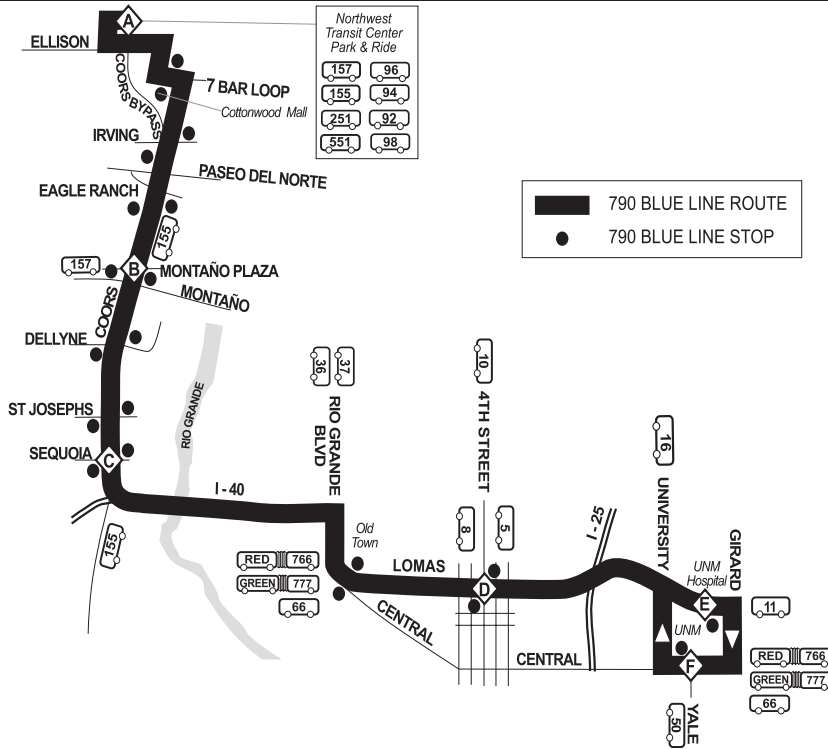

Route/Ruta 790 ARTx Blue Line

Effective: Oct. 25, 2021

Route 790 ARTx - Weekday

SOUTH & EASTBOUND

A	B	C	D	E	F
6:04a	6:17a	6:22a	6:32a	6:38a	6:43a
6:34a	6:47a	6:52a	7:02a	7:08a	7:13a
7:01a	7:14a	7:20a	7:31a	7:38a	7:43a
7:27a	7:41a	7:48a	8:01a	8:08a	8:13a
8:00a	8:13a	8:19a	8:31a	8:38a	8:43a
8:32a	8:45a	8:51a	9:02a	9:08a	9:13a
9:02a	9:15a	9:21a	9:32a	9:38a	9:43a
9:32a	9:45a	9:51a	10:02a	10:08a	10:13a
10:02a	10:15a	10:21a	10:32a	10:38a	10:43a
10:31a	10:44a	10:51a	11:02a	11:08a	11:13a
11:01a	11:14a	11:21a	11:32a	11:38a	11:43a
11:30a	11:43a	11:50a	12:01p	12:07p	12:13p
11:59a	12:13p	12:20p	12:31p	12:37p	12:43p
12:34p	12:48p	12:55p	1:06p	1:12p	1:18p
1:04p	1:18p	1:25p	1:36p	1:42p	1:48p
1:33p	1:47p	1:54p	2:06p	2:12p	2:18p
2:07p	2:21p	2:28p	2:41p	2:47p	2:53p
2:37p	2:51p	2:58p	3:11p	3:17p	3:23p
3:11p	3:25p	3:33p	3:46p	3:52p	3:58p
3:47p	4:01p	4:09p	4:21p	4:27p	4:33p
4:16p	4:30p	4:39p	4:51p	4:57p	5:03p
4:53p	5:07p	5:16p	5:26p	5:32p	5:38p
5:29p	5:43p	5:52p	6:02p	6:08p	6:13p
5:58p	6:12p	6:19p	6:29p	6:35p	6:40p
6:41p	6:54p	7:00p	7:10p	7:15p	7:20p
7:26p	7:39p	7:45p	7:55p	8:00p	8:05p

WEST & NORTHBOUND

F	D	C	B	A
6:45a	6:51a	7:01a	7:06a	7:19a
7:15a	7:21a	7:31a	7:36a	7:49a
7:45a	7:51a	8:02a	8:07a	8:20a
8:15a	8:21a	8:32a	8:37a	8:50a
8:45a	8:51a	9:02a	9:07a	9:20a
9:15a	9:21a	9:31a	9:35a	9:48a
9:45a	9:51a	10:01a	10:05a	10:18a
10:15a	10:21a	10:31a	10:35a	10:48a
10:45a	10:51a	11:02a	11:06a	11:19a
11:15a	11:21a	11:32a	11:37a	11:50a
11:45a	11:51a	12:02p	12:07p	12:22p
12:15p	12:21p	12:32p	12:37p	12:52p
12:45p	12:51p	1:02p	1:07p	1:22p
1:20p	1:26p	1:37p	1:42p	1:57p
1:50p	1:56p	2:07p	2:12p	2:27p
2:20p	2:26p	2:39p	2:45p	3:00p
2:55p	3:01p	3:14p	3:20p	3:35p
3:25p	3:31p	3:45p	3:51p	4:06p
4:00p	4:06p	4:20p	4:26p	4:41p
4:35p	4:41p	4:56p	5:02p	5:17p
5:05p	5:11p	5:26p	5:32p	5:47p
5:40p	5:46p	6:00p	6:05p	6:20p
6:15p	6:21p	6:31p	6:35p	6:49p
6:42p	6:48p	6:58p	7:02p	7:16p
7:22p	7:28p	7:38p	7:42p	7:56p
8:07p	8:13p	8:23p	8:27p	8:41p