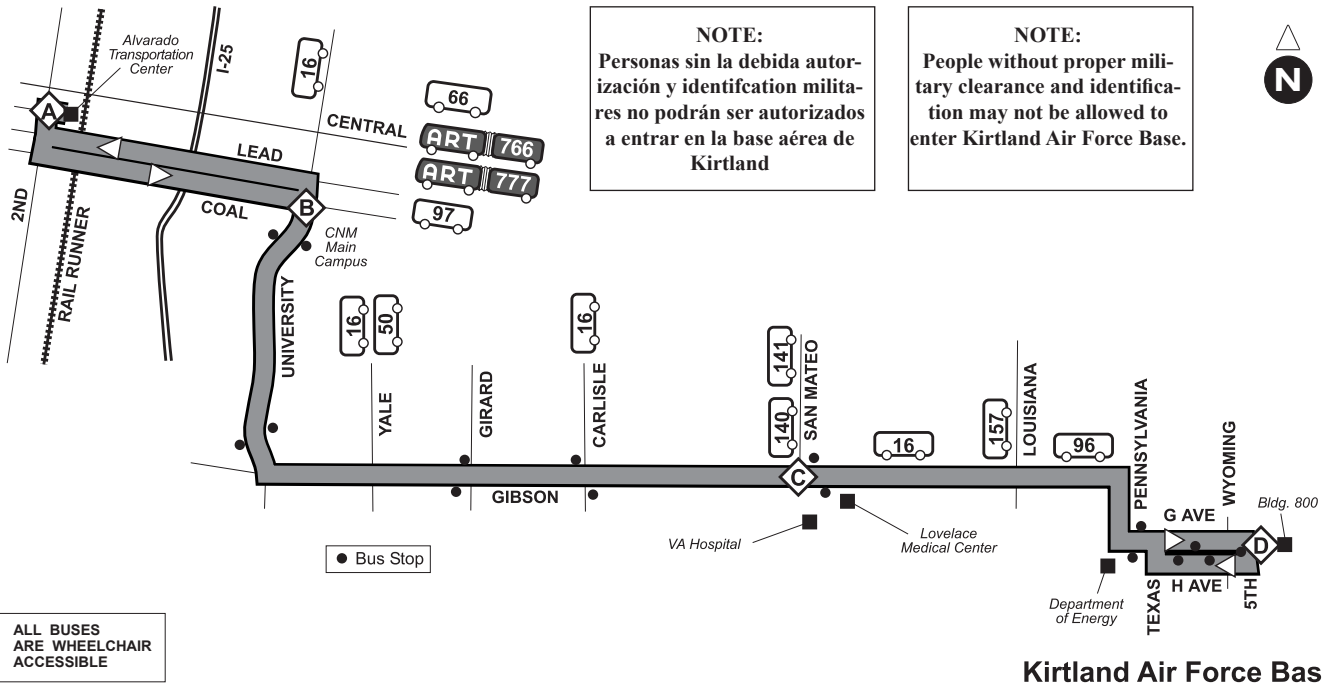

Route / Ruta 217 Downtown - Kirtland AFB Limited

Effective: 5/24/2021

Route 217 - Weekday Eastbound

ALVARADO TRANSPORTATION CENTER A	UNIVERSITY & COAL B	GIBSON & SAN MATEO C	BUILDING 800 KIRTLAND AFB D
7:22a 4:20p	7:28a 4:26p	7:40a 4:38p	7:51a 4:47p

Route 217 - Weekday Westbound

BUILDING 800 KIRTLAND AFB D	GIBSON & SAN MATEO C	UNIVERSITY & COAL B	ALVARADO TRANSPORTATION CENTER A
3:49p 4:57p	3:58p 5:06p	4:08p 5:16p	4:16p 5:24p