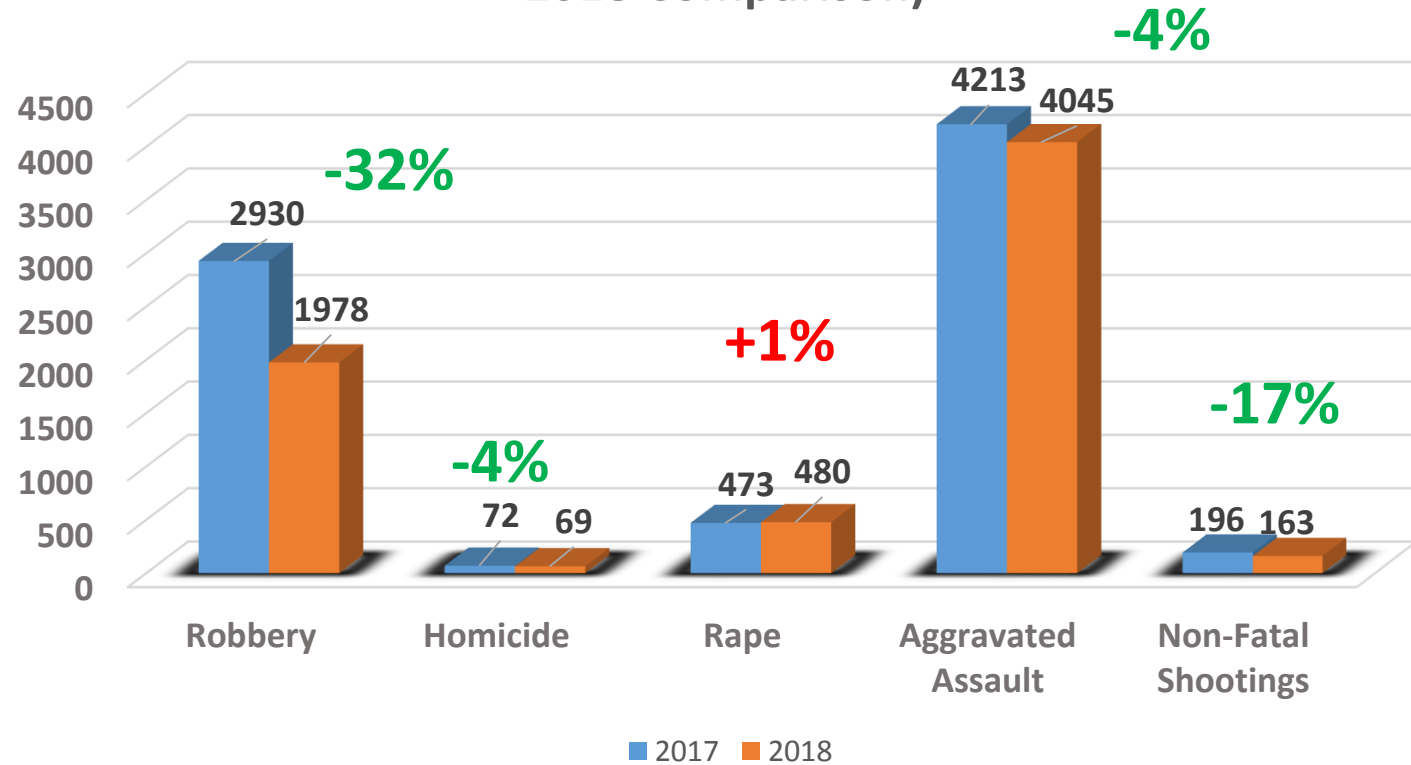

Data was prepared by Crime Analysis Unit of the Real Time Crime Center, Albuquerque Police Department. Data developed January 28, 2019.

Disclaimer: Numbers are subject to change. Data represents January – December 2017 as compared to January – December 2018. Data Source: Albuquerque Police Department Police Report Records System. These numbers do not represent Uniformed Crime Reporting numbers.

V
I
O
L
E
N
T

C
R
I
M
E
S

Albuquerque Police Department Violent Crime
(January - December 2017 and January - December
2018 Comparison)

Data was prepared by Crime Analysis Unit of the Real Time Crime Center, Albuquerque Police Department. Data developed January 28, 2019.