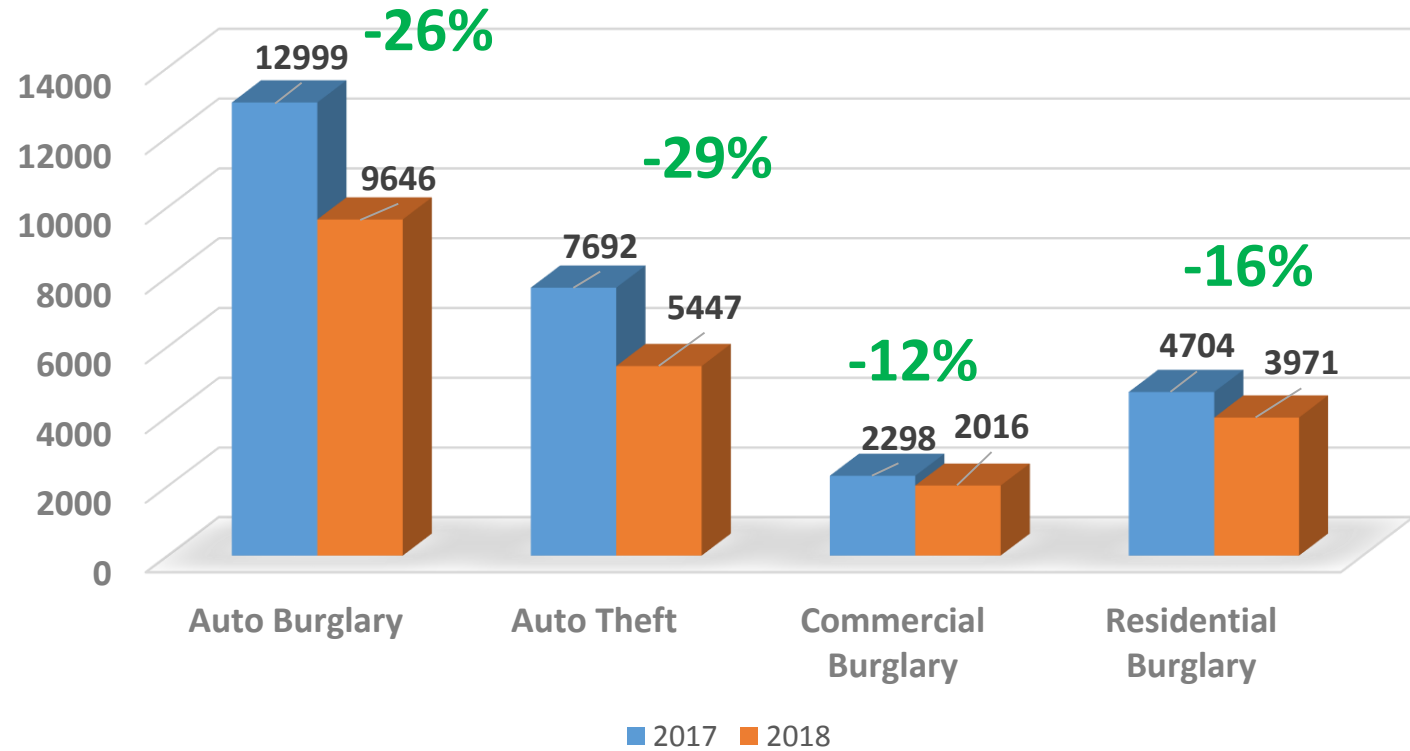

Data Represents the following from CAD:

Traffic Stops

- Traffic Stops: TRAFFIC STOP

P
R
O
P
E
R
T
Y

C
R
I
M
E
S

Albuquerque Police Department Property Crime (January - December 2017 and January - December 2018 Comparison)

Data was prepared by Crime Analysis Unit of the Real Time Crime Center, Albuquerque Police Department. Data developed January 28, 2019.

Disclaimer: Numbers are subject to change. Data represents January – December 2017 as compared to January – December 2018. Data Source: Albuquerque Police Department Police Report Records System. These numbers do not represent Uniformed Crime Reporting numbers.

V
I
O
L
E
N
T

C
R
I
M
E
S

Albuquerque Police Department Violent Crime
(January - December 2017 and January - December
2018 Comparison)

Data was prepared by Crime Analysis Unit of the Real Time Crime Center, Albuquerque Police Department. Data developed January 28, 2019.