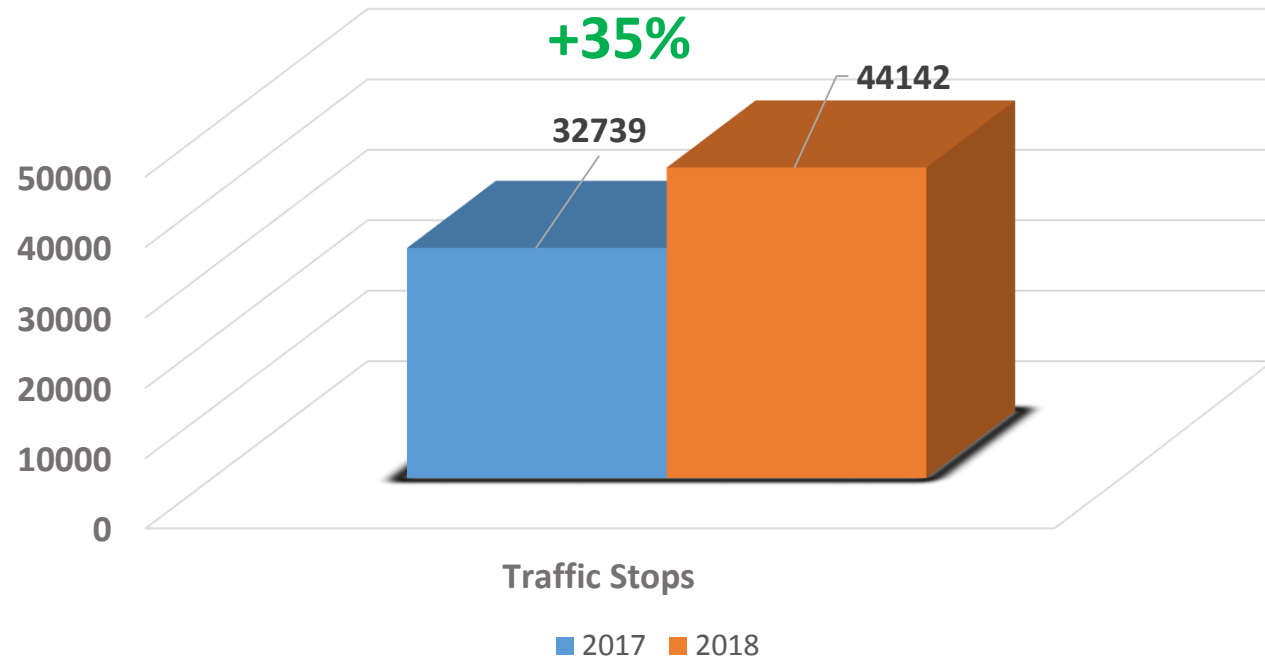

Data was prepared by Crime Analysis Unit of the Real Time Crime Center, Albuquerque Police Department. Data developed January 28, 2019.

Disclaimer: Numbers are subject to change. Data represents January – December 2017 as compared to January – December 2018. Data Source: Albuquerque Police Department Computer Aided Dispatch System. These numbers do not represent Uniformed Crime Reporting numbers.