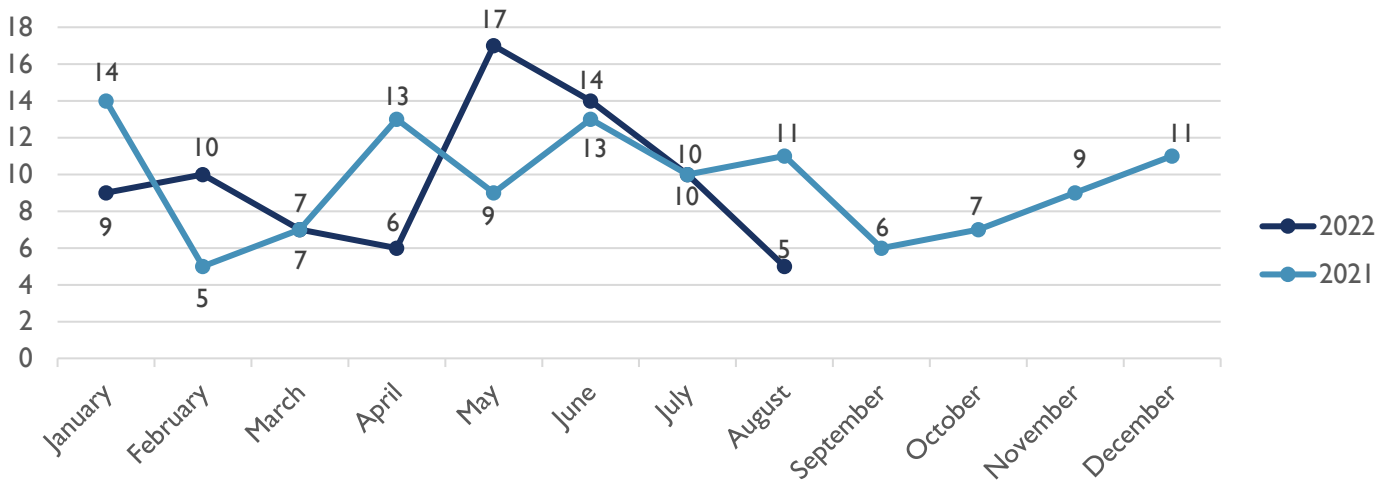

HOMICIDE WEEKLY/YTD SUMMARY

ALBUQUERQUE POLICE DEPARTMENT – HOMICIDE YTD REPORT
APD, VIOLENT CRIMES DIVISION, HOMICIDE UNIT
APD, REAL TIME CRIME CENTER, CRIME ANALYSIS UNIT
12 AUGUST 2022

SUMMARY

January 1 – August 12 (8 am)	2022	2021	Percent Change ((2022-2021)/2021) * 100	2021 Total	2020 Total
Year to Date Homicide Victims	78	77	+3%	115	77
Year to Date Negligent Homicide	0	0	0%	0	2
Year to Date Justified Homicide Victims	2	7	-71%	12	5
Year to Date Suspicious Death Victims	6	N/A	N/A	N/A	N/A

HOMICIDE CLEARANCE RATE

94.52% Clearance Rate *(includes Homicide and Justified cases solved in 2022)*

HOMICIDE VICTIMS MONTHLY COMPARISON

All information is subject to change as investigations and cases are developed