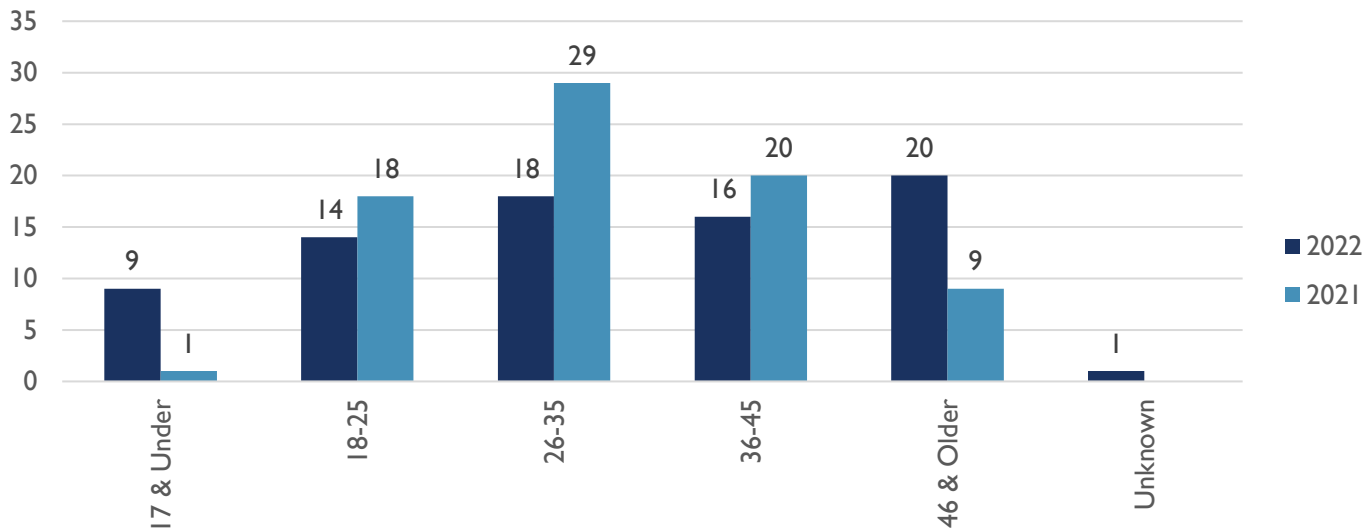

## GENDER OF VICTIM (YTD)

All information is subject to change as investigations and cases are developed

# HOMICIDE WEEKLY/YTD SUMMARY

ALBUQUERQUE POLICE DEPARTMENT – HOMICIDE YTD REPORT  
 APD, VIOLENT CRIMES DIVISION, HOMICIDE UNIT  
 APD, REAL TIME CRIME CENTER, CRIME ANALYSIS UNIT  
 12 AUGUST 2022

## AGE OF VICTIM (YTD)

All information is subject to change as investigations and cases are developed