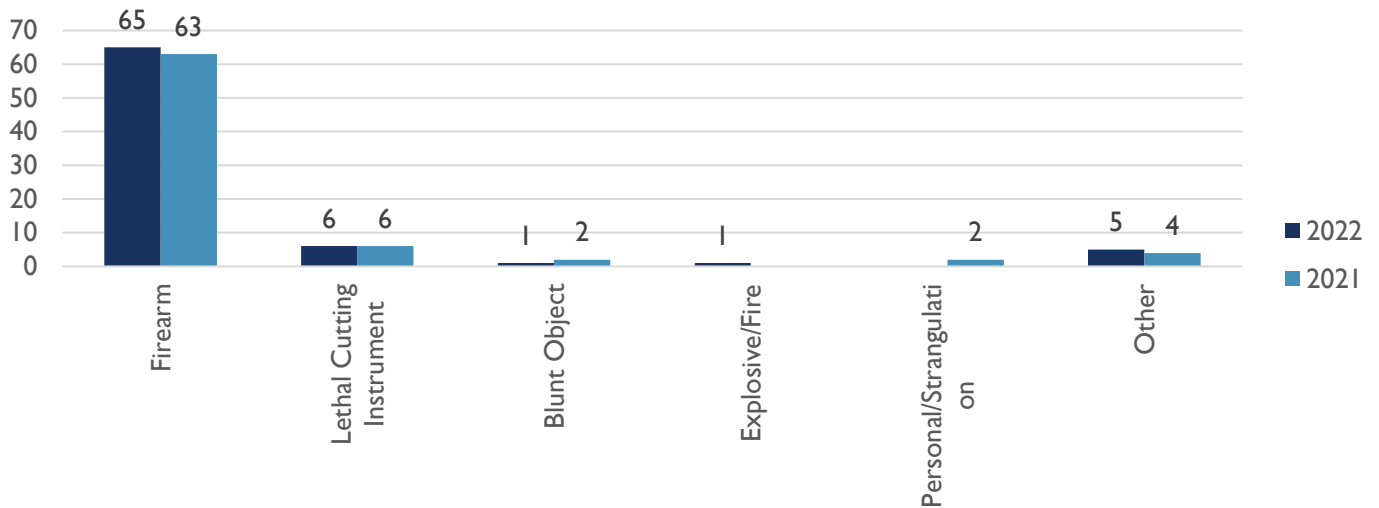

WEAPONS USED IN HOMICIDE (YTD)

All information is subject to change as investigations and cases are developed