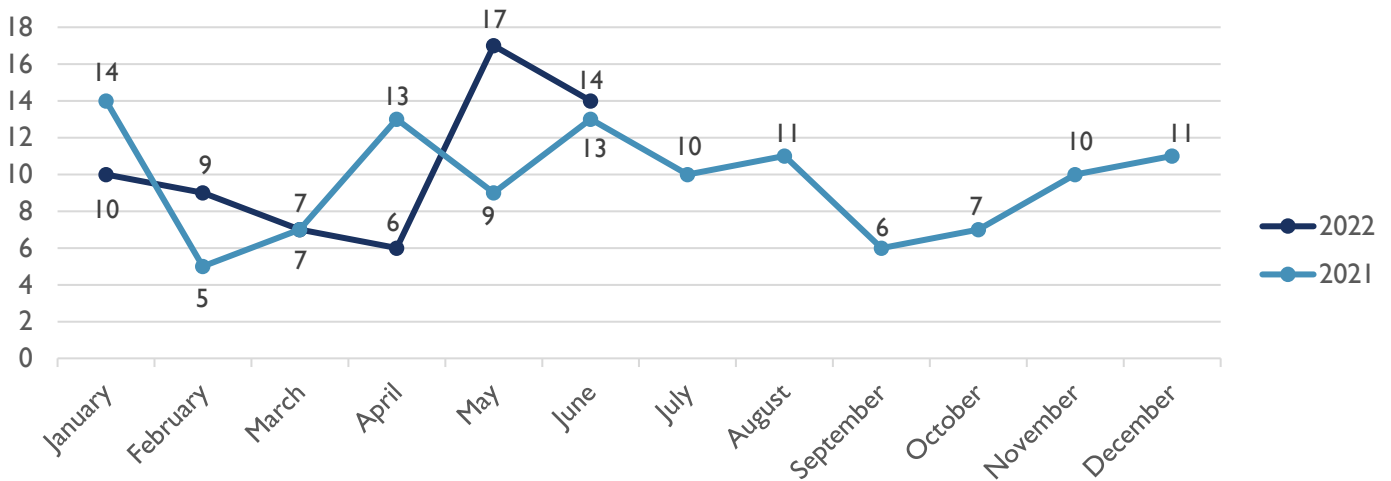

HOMICIDE WEEKLY/YTD SUMMARY

ALBUQUERQUE POLICE DEPARTMENT – HOMICIDE YTD REPORT
APD, VIOLENT CRIMES DIVISION, HOMICIDE UNIT
APD, REAL TIME CRIME CENTER, CRIME ANALYSIS UNIT
01 JULY 2022

SUMMARY

January 1 – July 01 (8 am)	2022	2021	Percent Change ((2022-2021)/2021) * 100	2021 Total	2020 Total
Year to Date Homicide Victims	63	62	+2%	116	77
Year to Date Negligent Homicide	0	0	0%	0	2
Year to Date Justified Homicide Victims	1	5	-80%	11	5
Year to Date Suspicious Death Victims	4	N/A	N/A	N/A	N/A

HOMICIDE CLEARANCE RATE

93.10% Clearance Rate (includes Homicide and Justified cases solved in 2022)

HOMICIDE VICTIMS MONTHLY COMPARISON

All information is subject to change as investigations and cases are developed