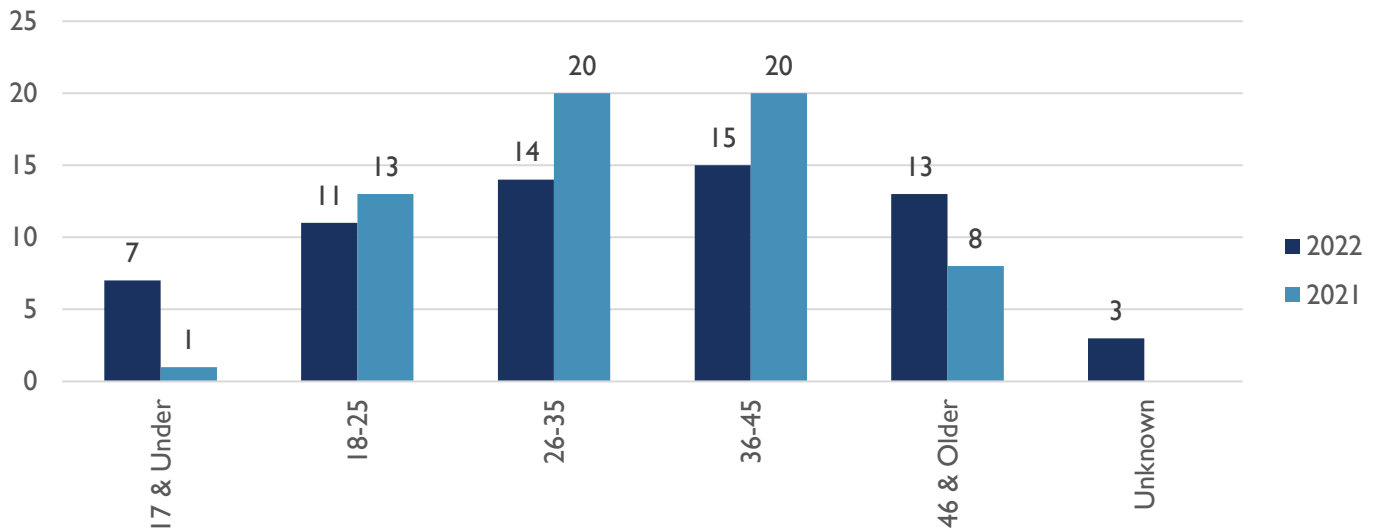

## GENDER OF VICTIM (YTD)

All information is subject to change as investigations and cases are developed

# HOMICIDE WEEKLY/YTD SUMMARY

ALBUQUERQUE POLICE DEPARTMENT – HOMICIDE YTD REPORT  
APD, VIOLENT CRIMES DIVISION, HOMICIDE UNIT  
APD, REAL TIME CRIME CENTER, CRIME ANALYSIS UNIT  
01 JULY 2022

## AGE OF VICTIM (YTD)

All information is subject to change as investigations and cases are developed