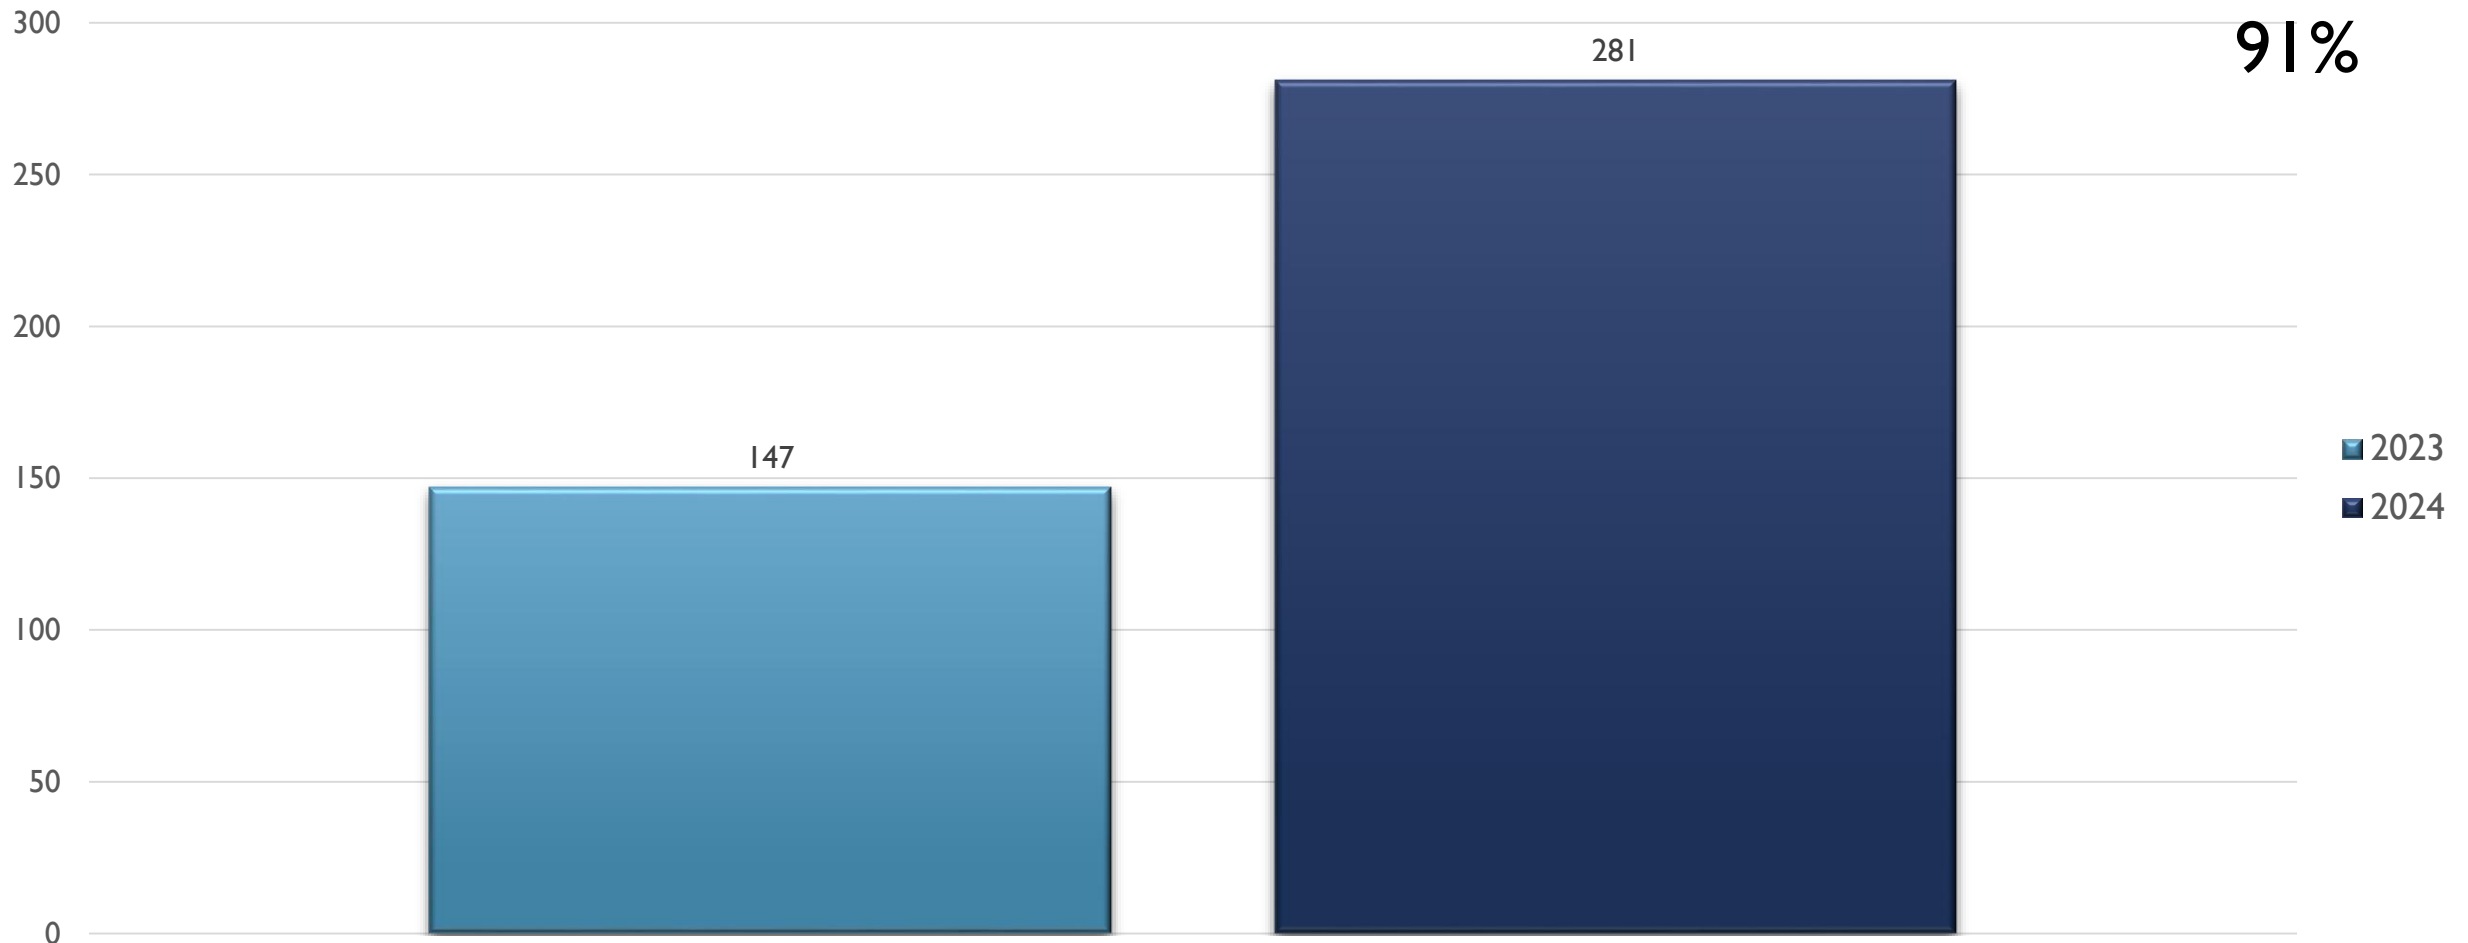

DRUG/NARCOTICS OFFENSES VALLEY JAN-APR