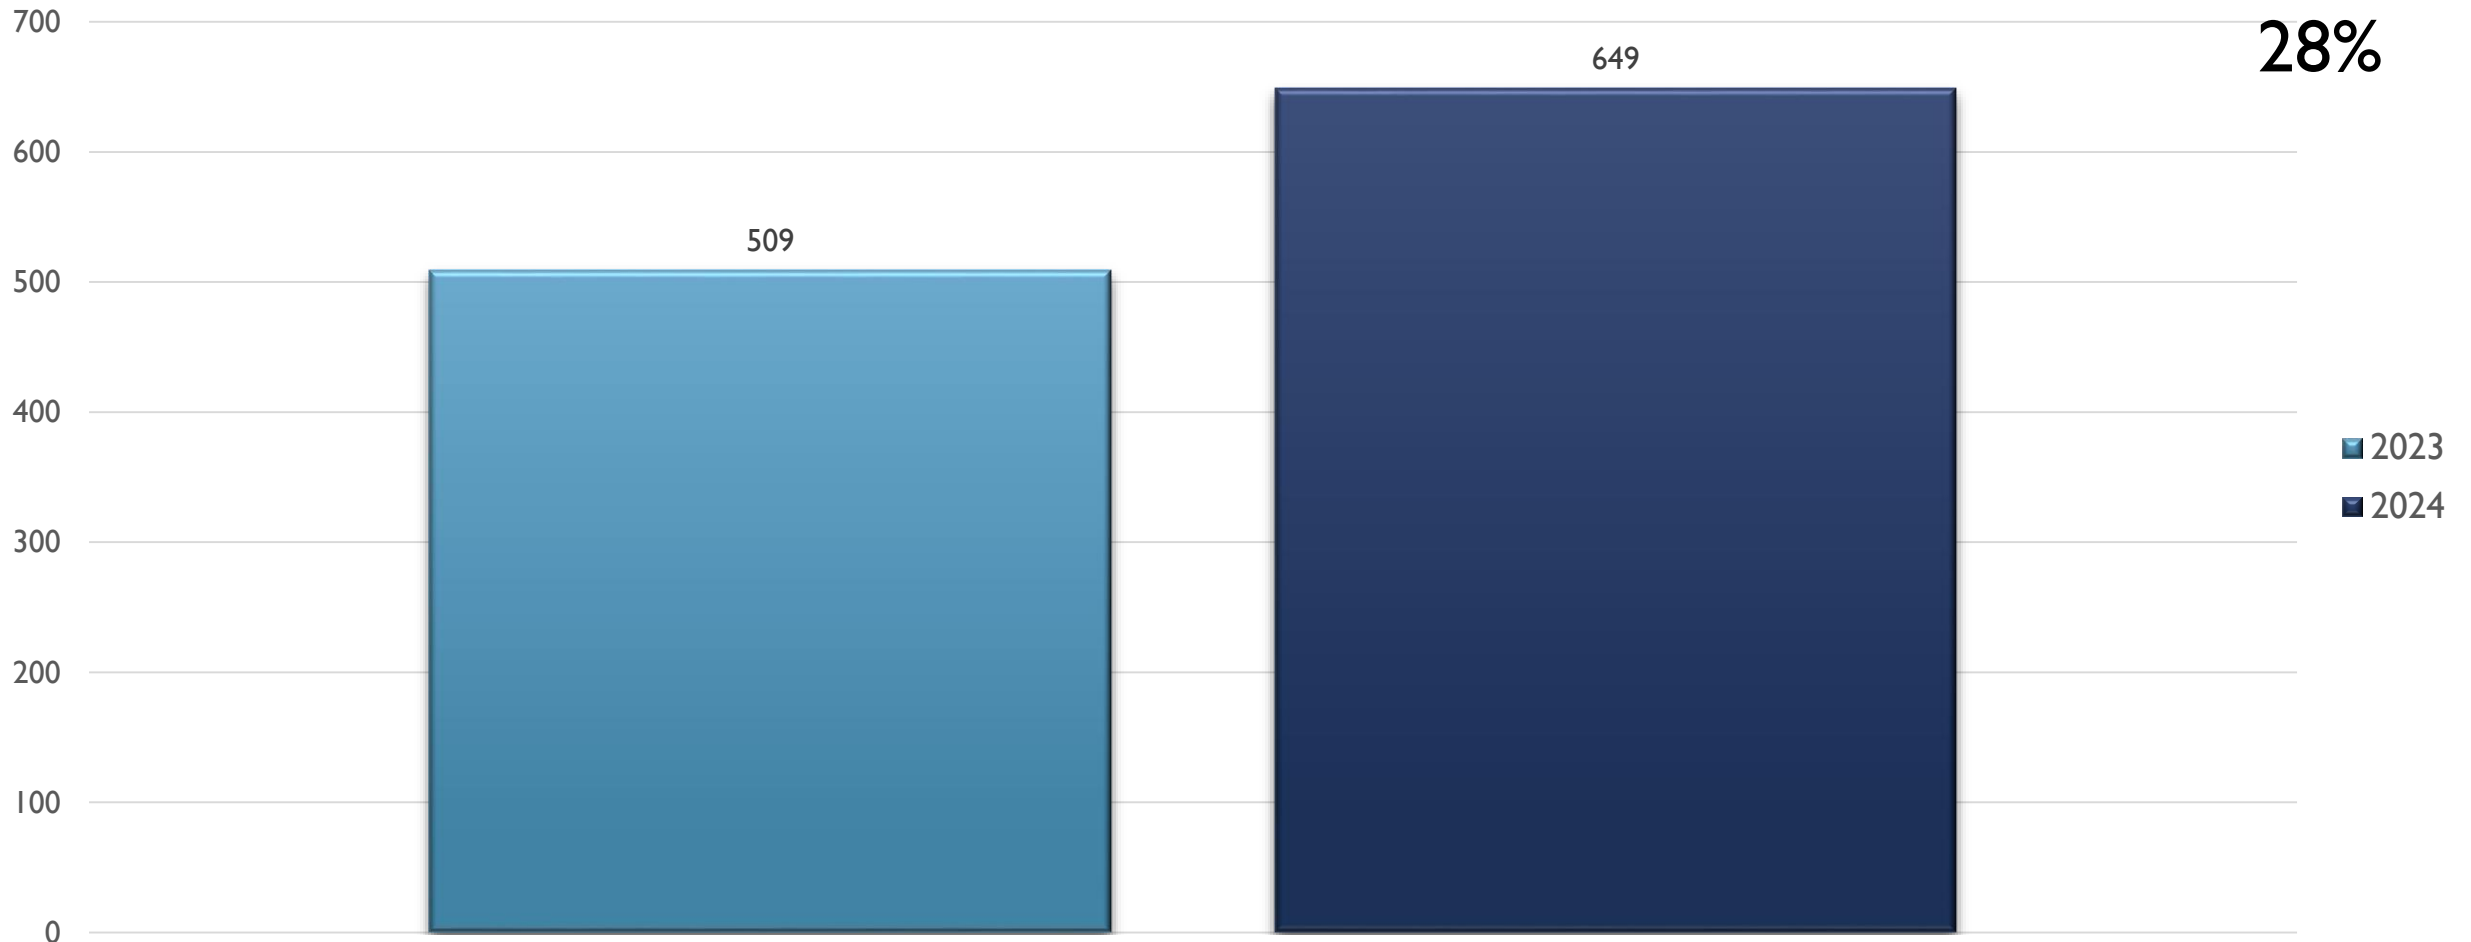

DESTRUCTION/DAMAGE/VANDALISM OF PROPERTY VALLEY JAN-APR