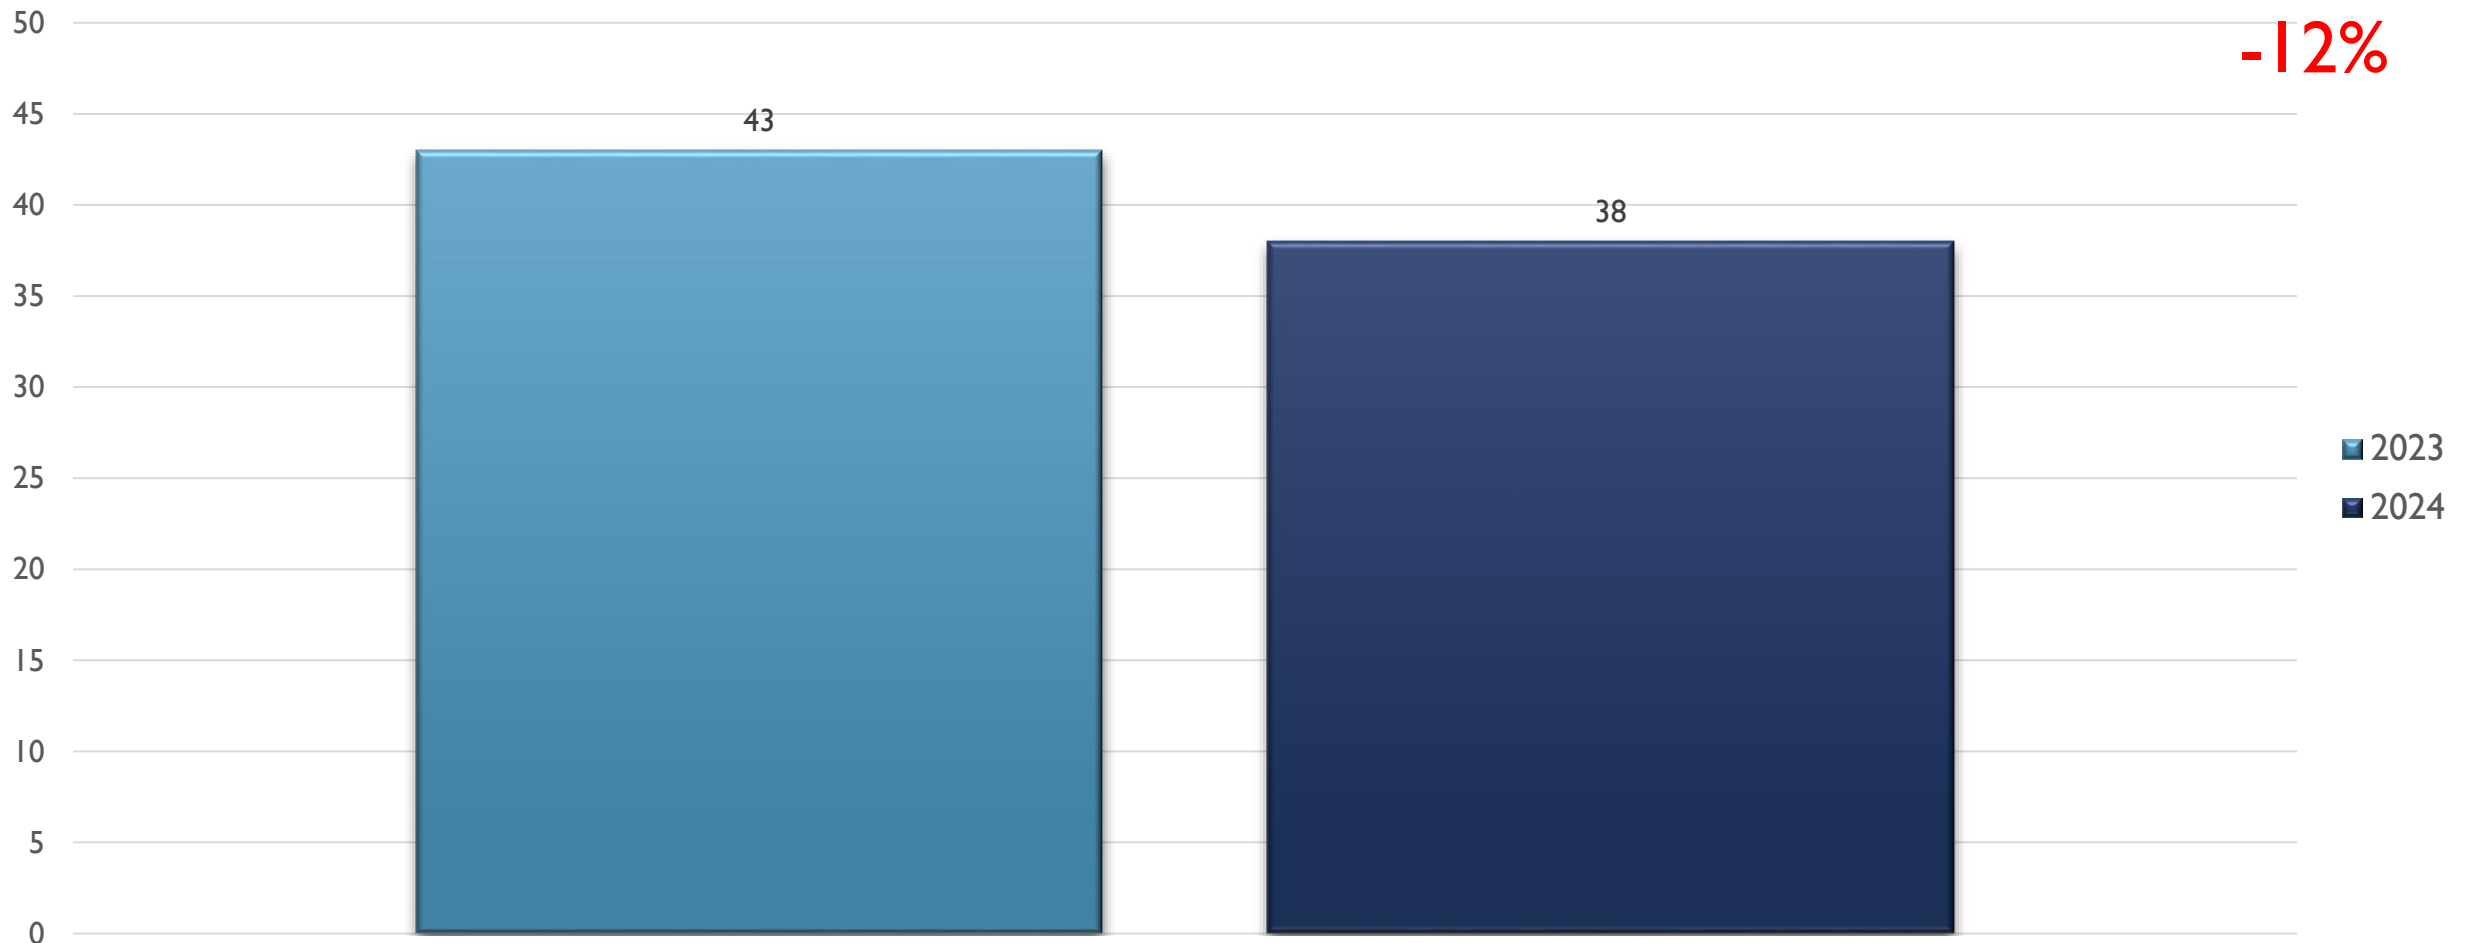

ROBBERY VALLEY JAN-APR