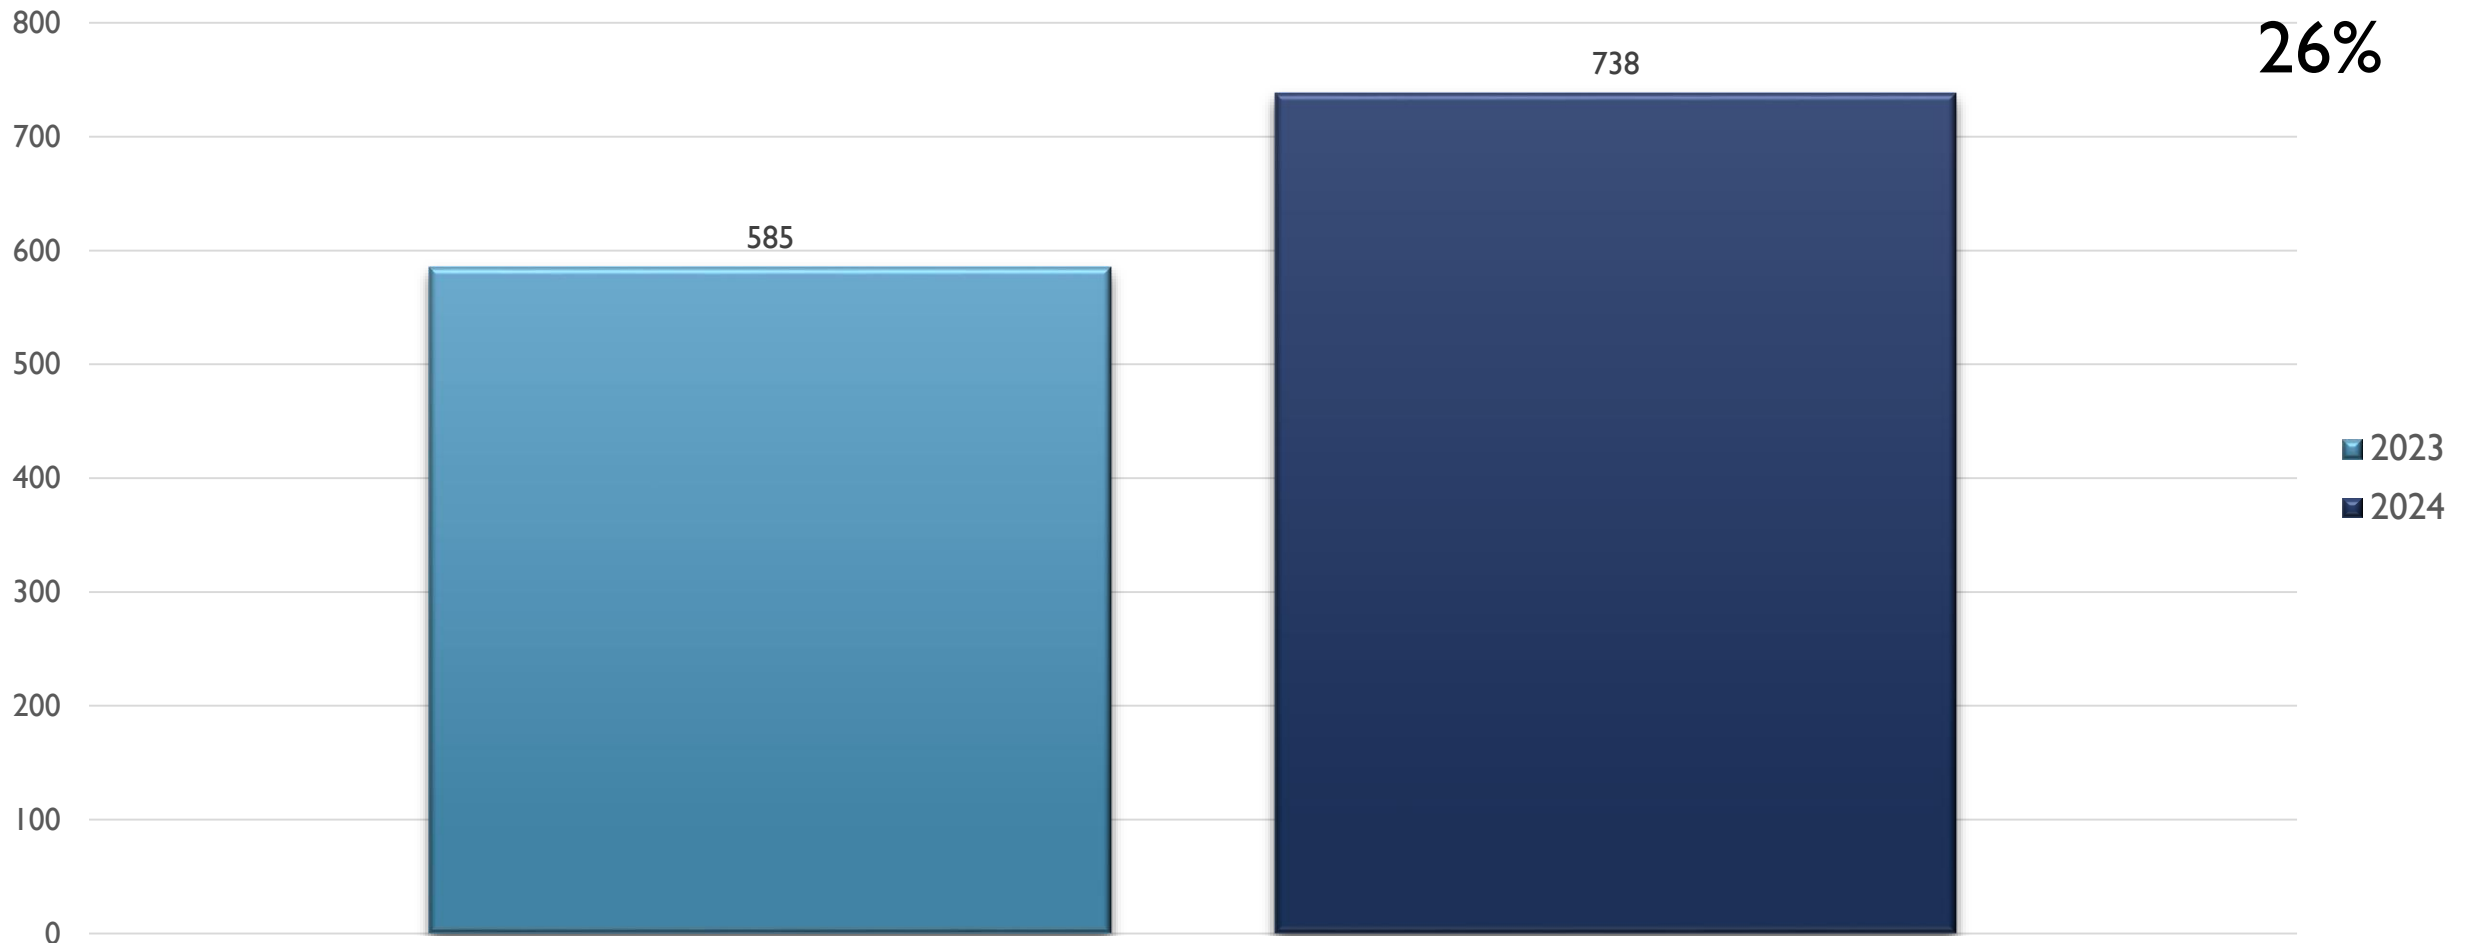

ASSAULT OFFENSES VALLEY JAN-APR