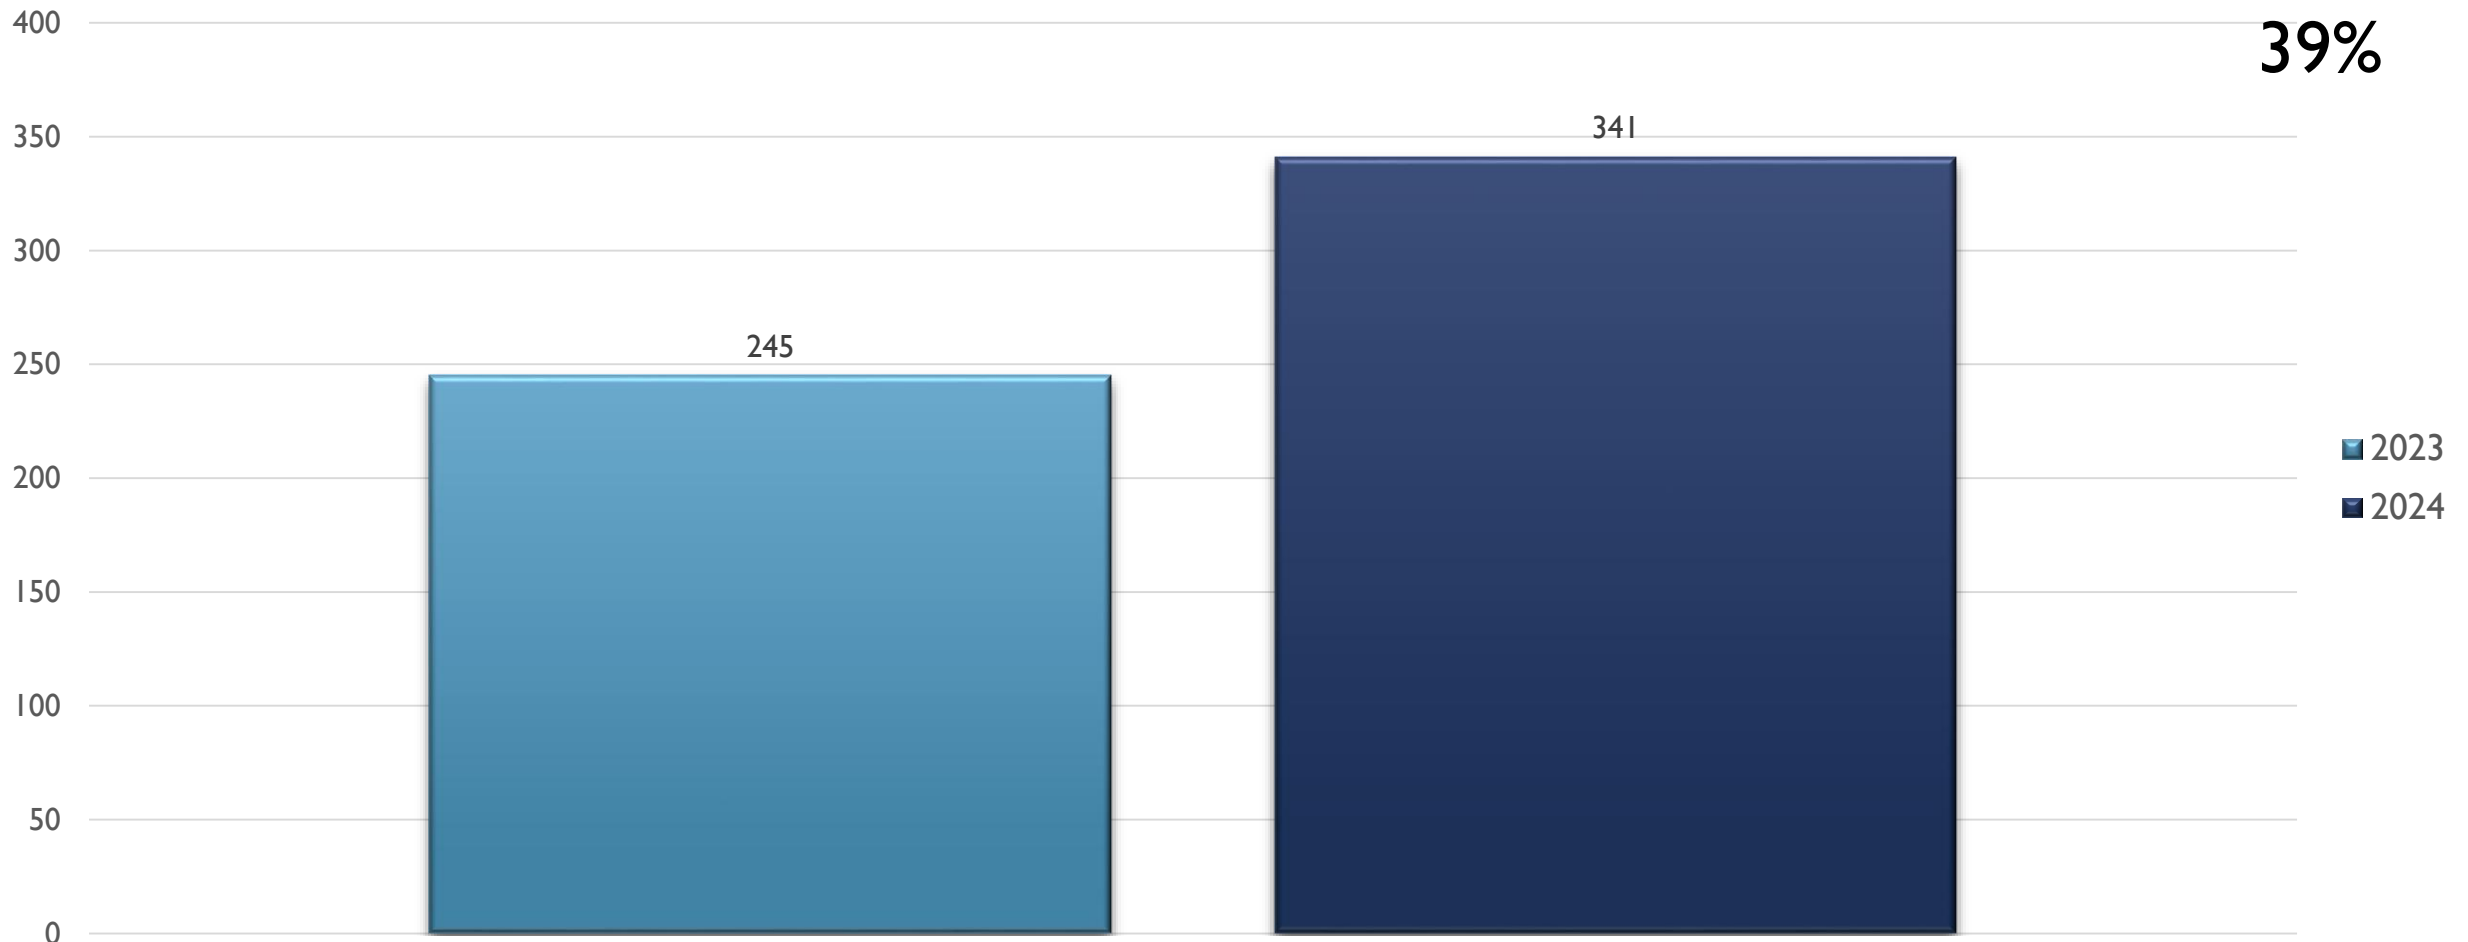

MOTOR VEHICLE THEFT VALLEY JAN-APR