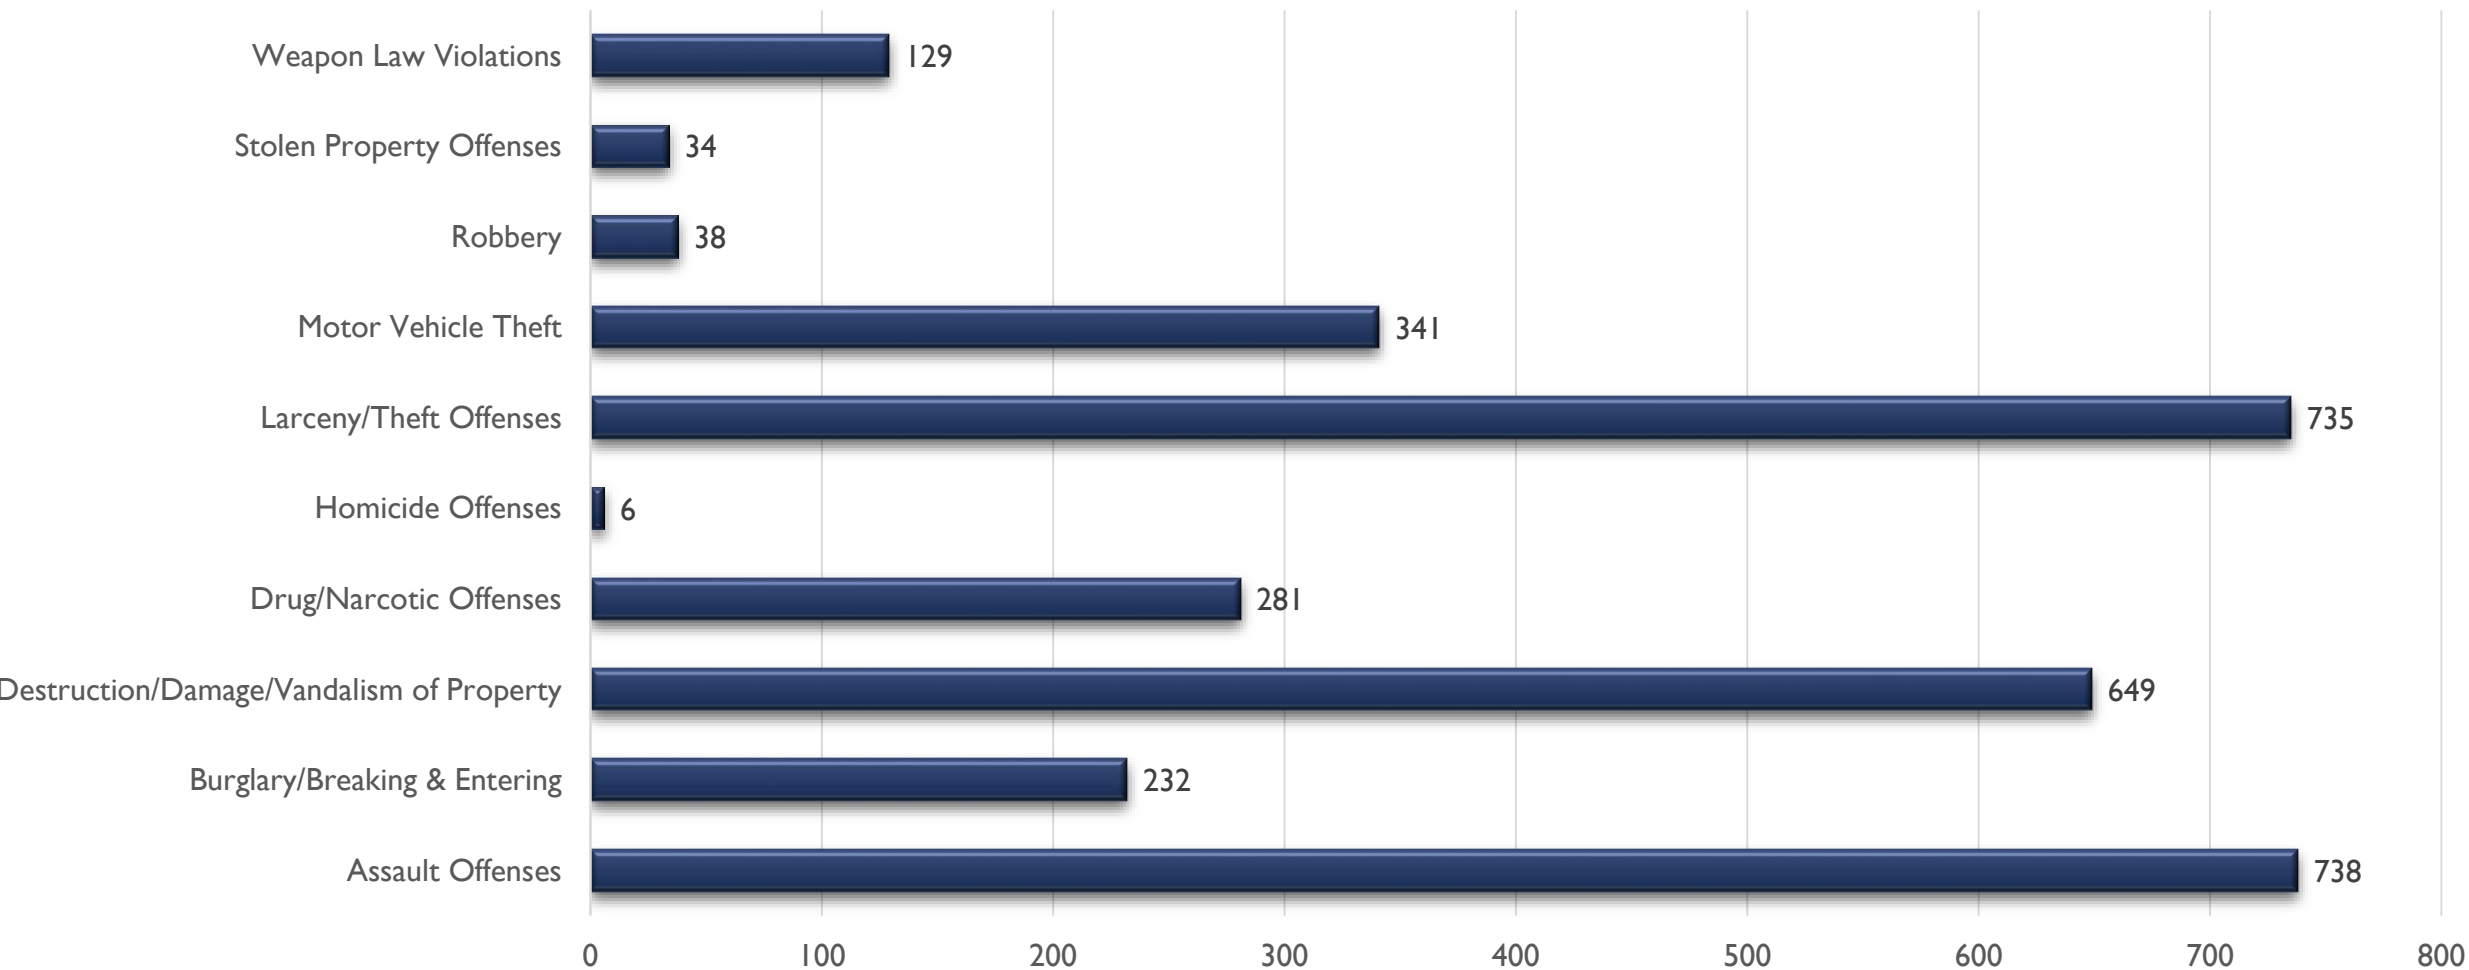

VALLEY AREA COMMAND STATS JAN-APR 2024