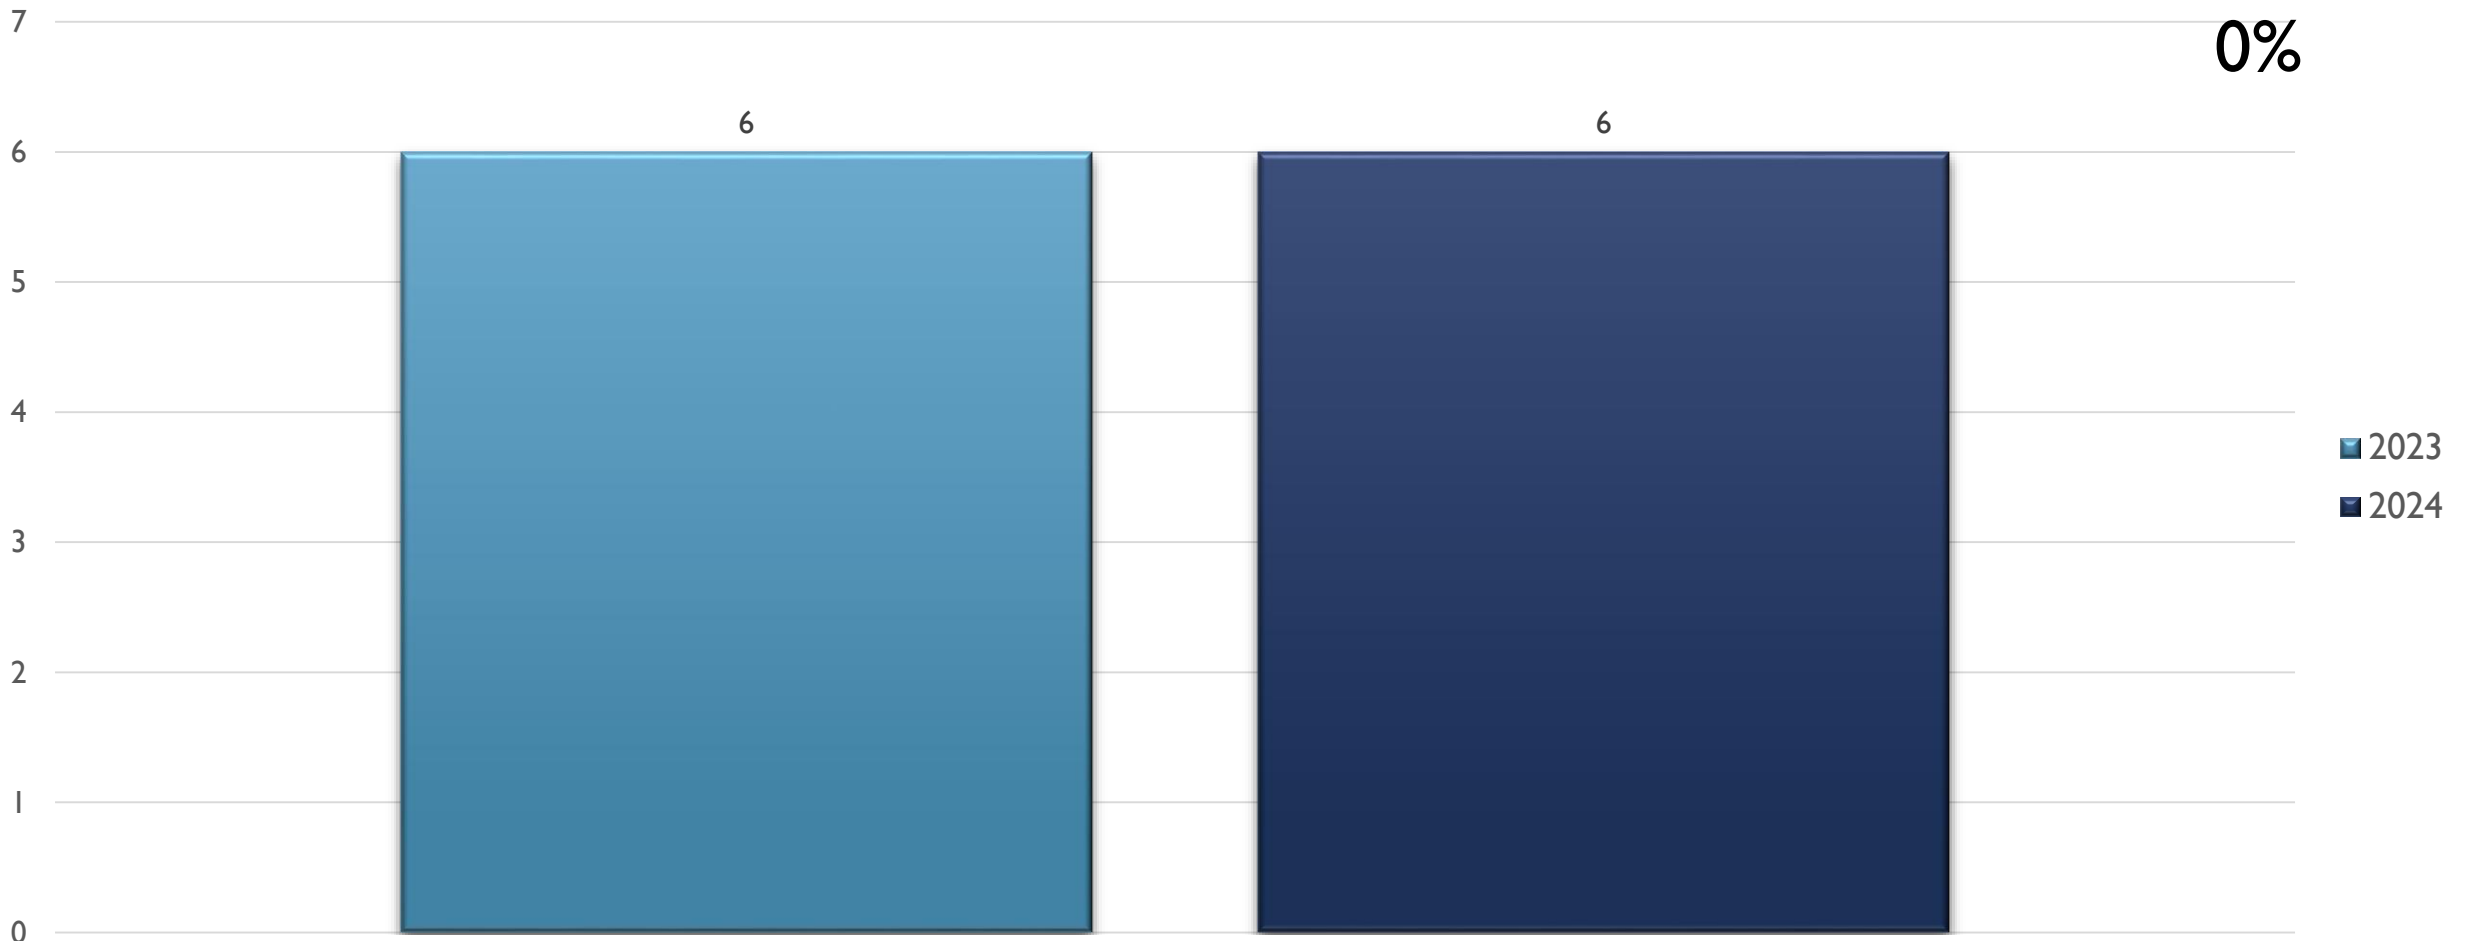

HOMICIDE OFFENSES VALLEY JAN-APR