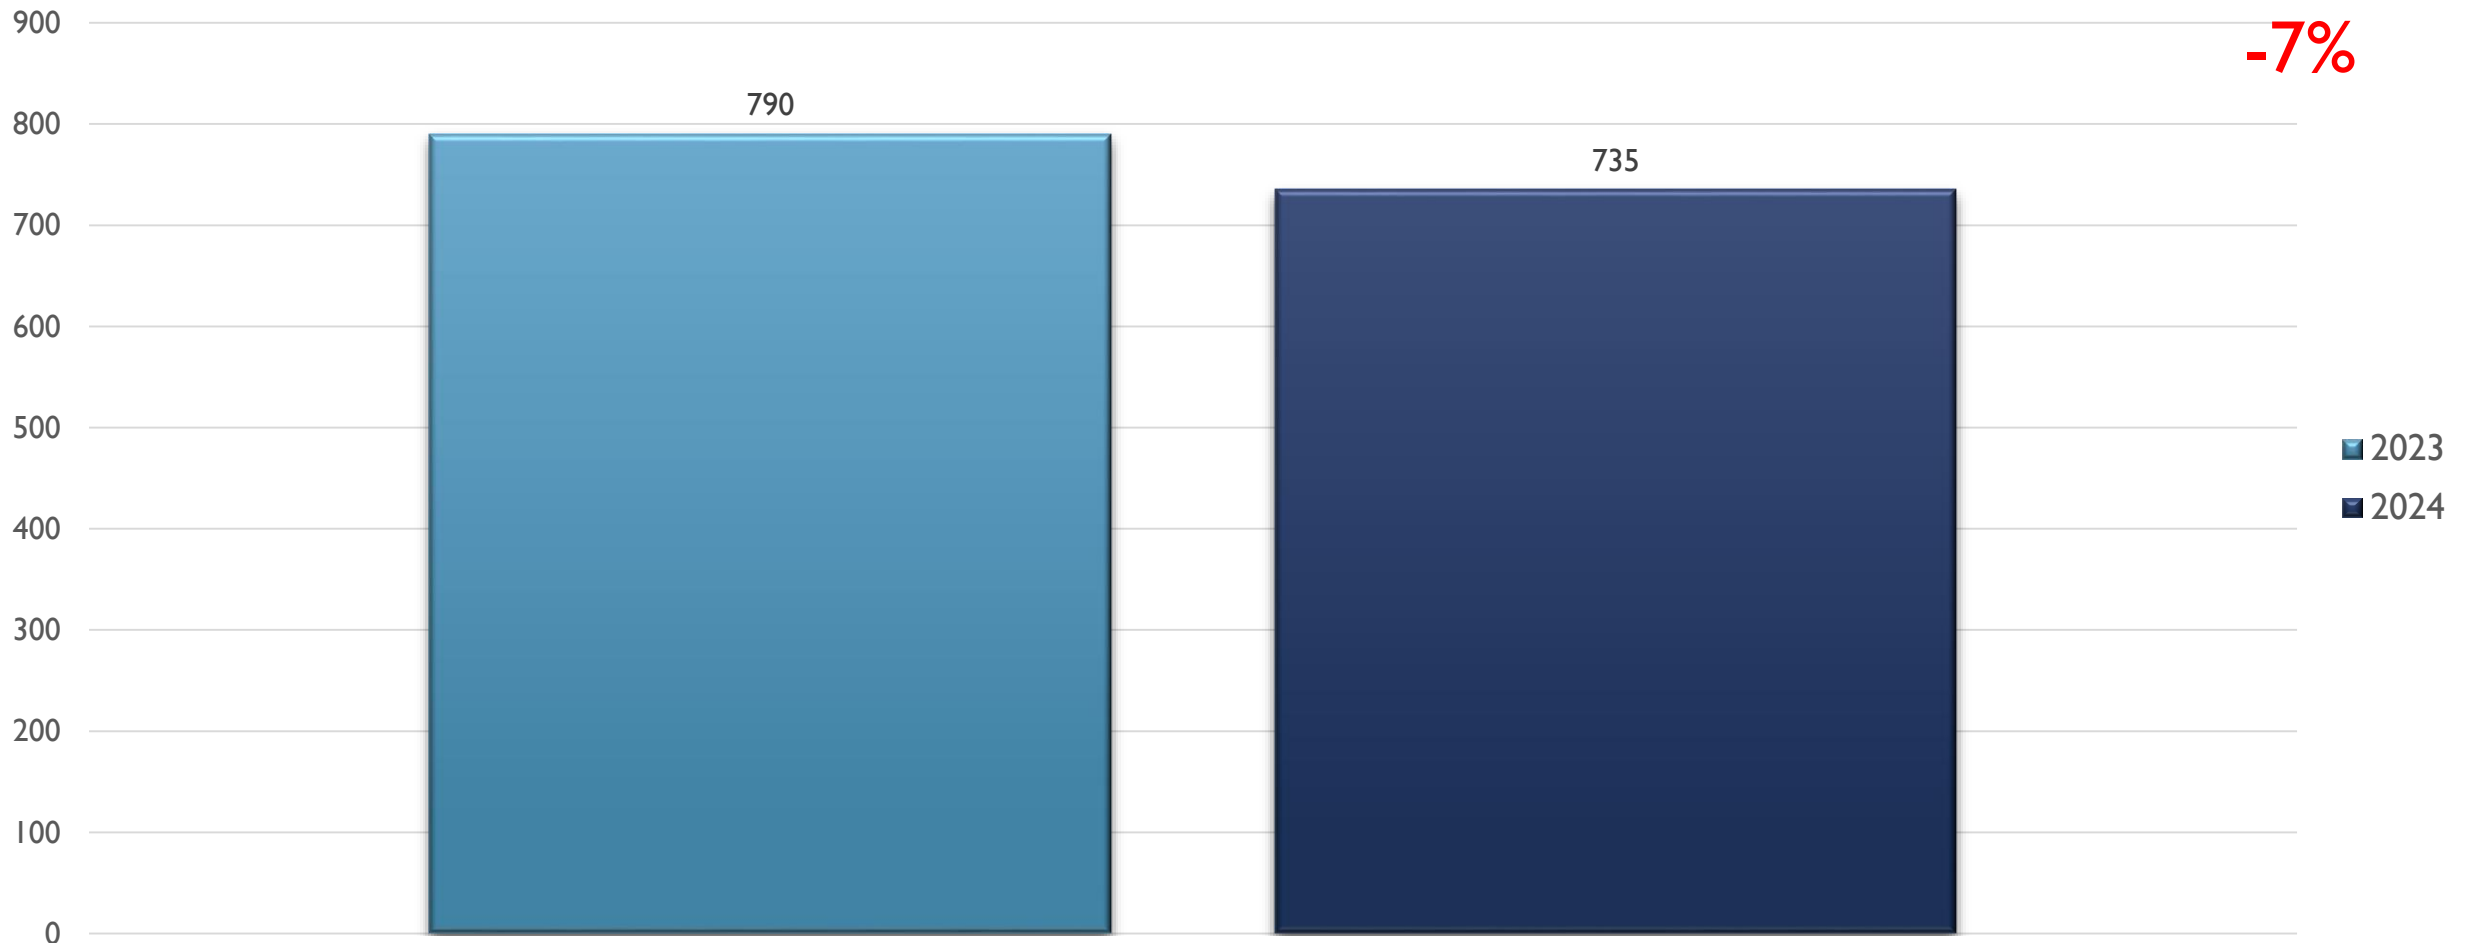

LARCENY/THEFT OFFENSES VALLEY JAN-APR