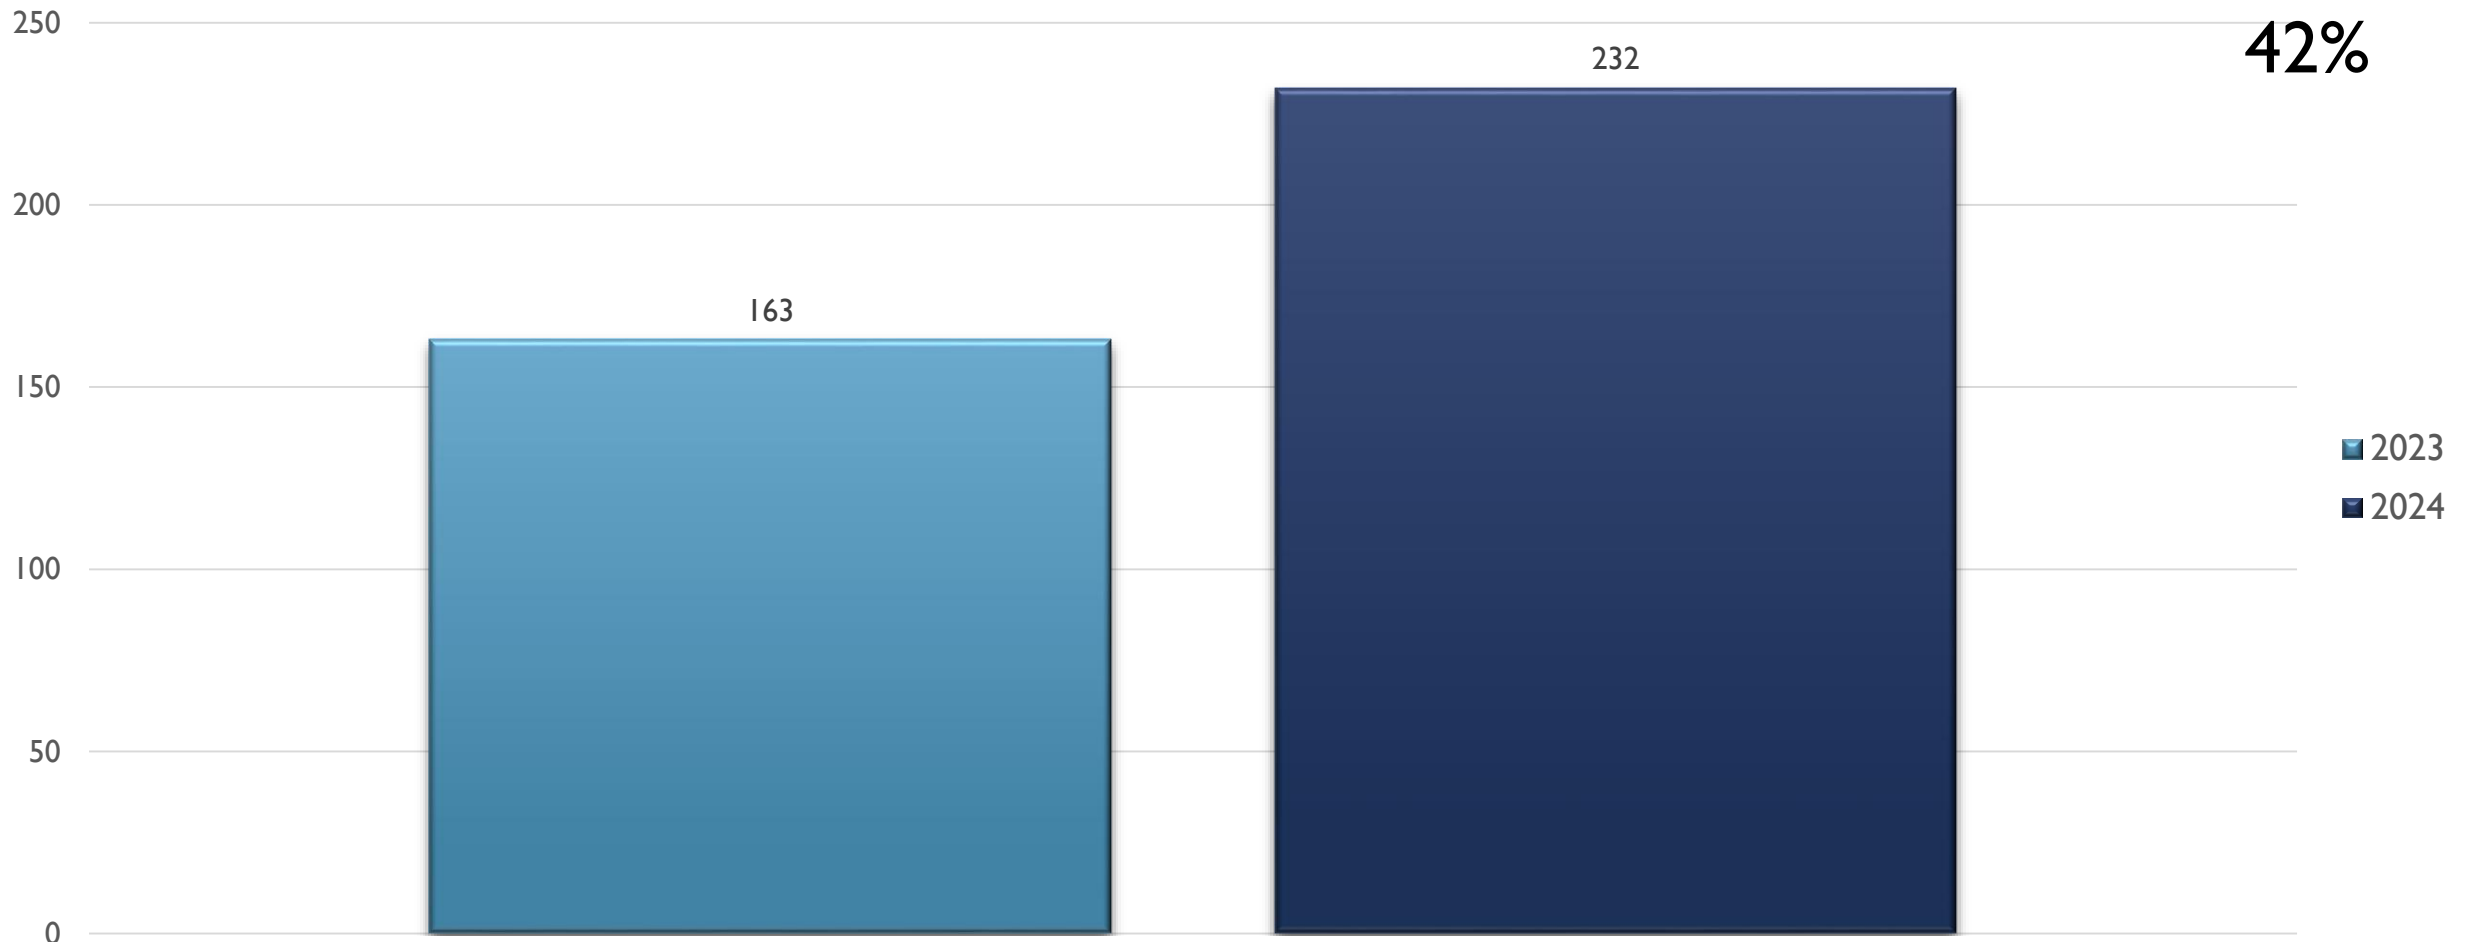

BURGLARY/BREAKING & ENTERING VALLEY JAN-APR