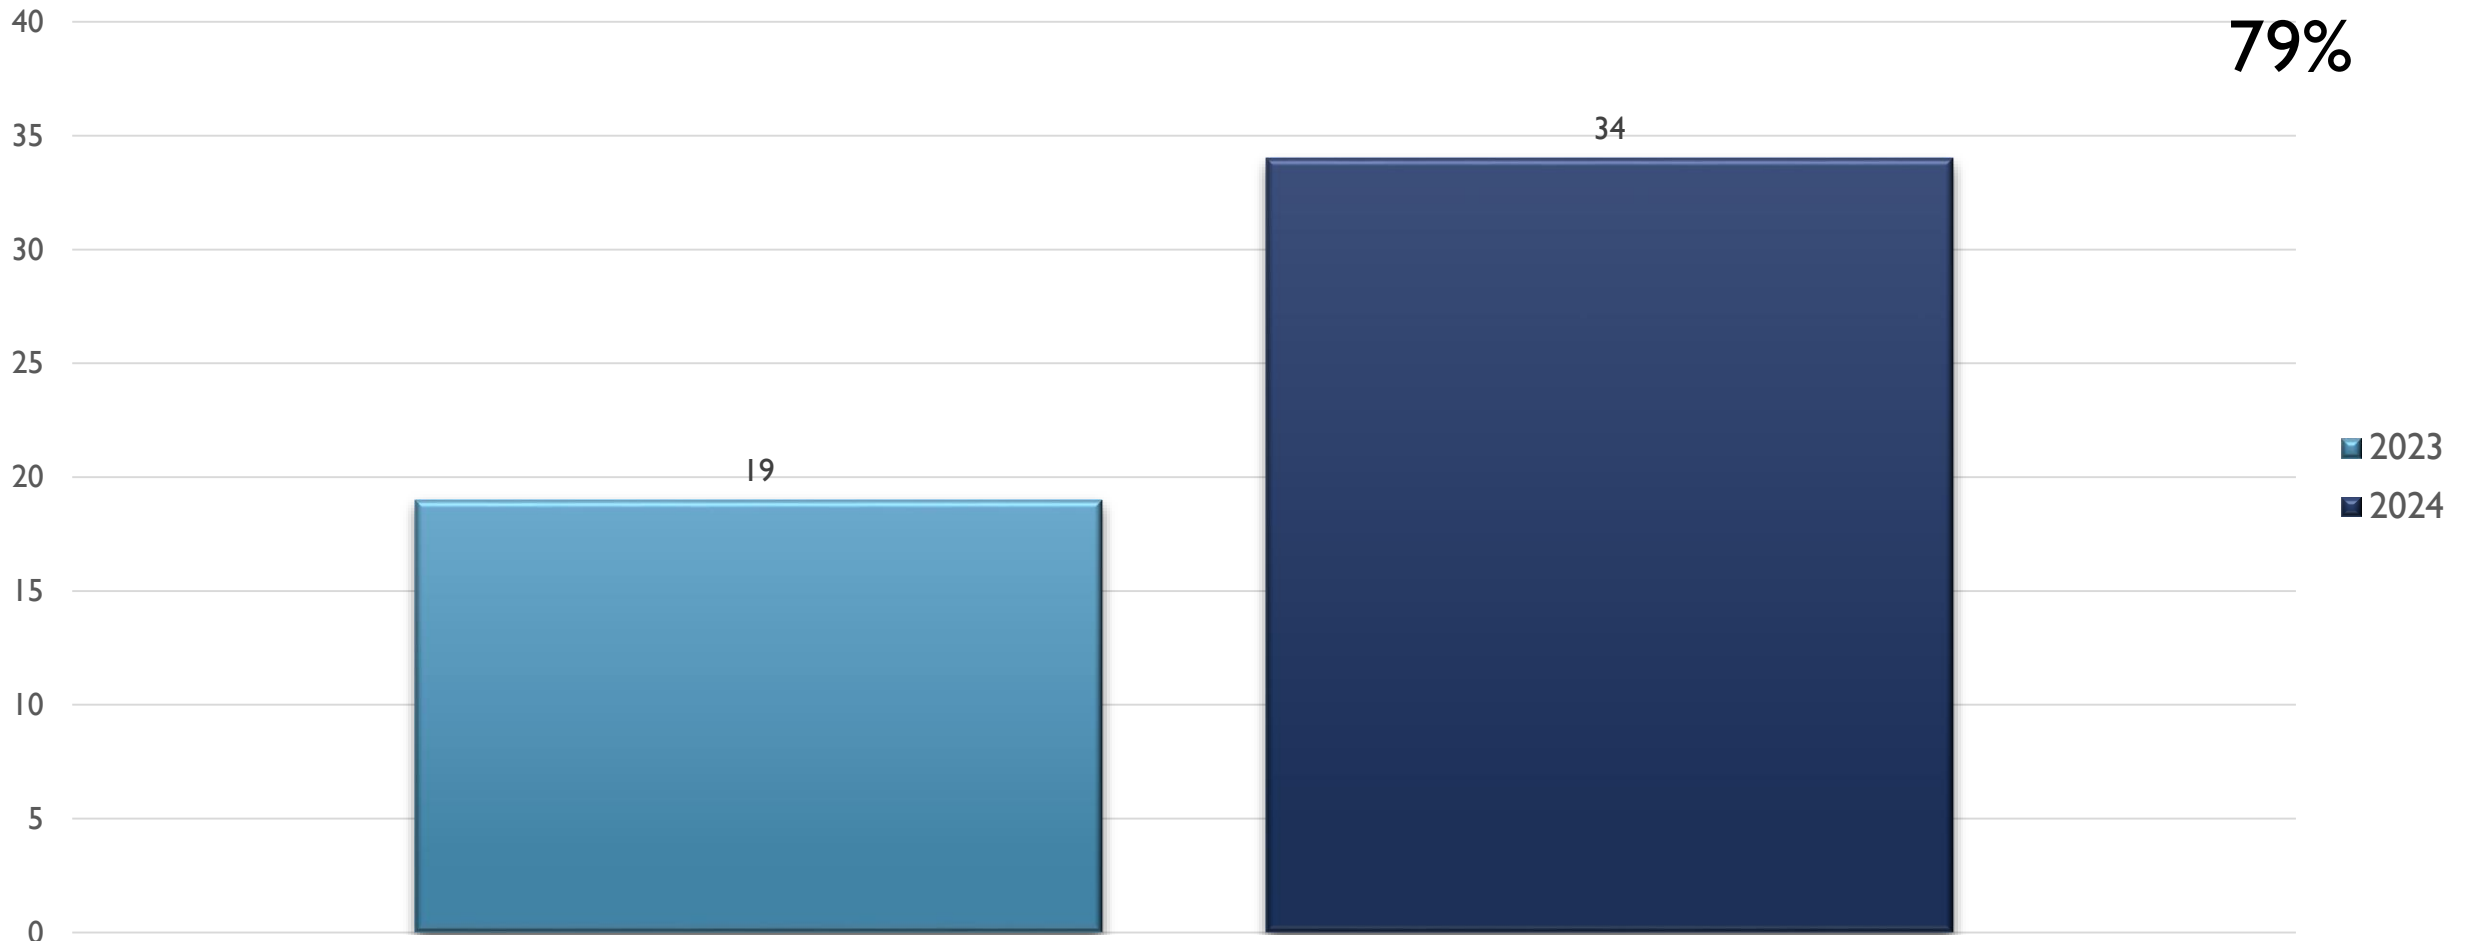

STOLEN PROPERTY OFFENSES VALLEY JAN-APR