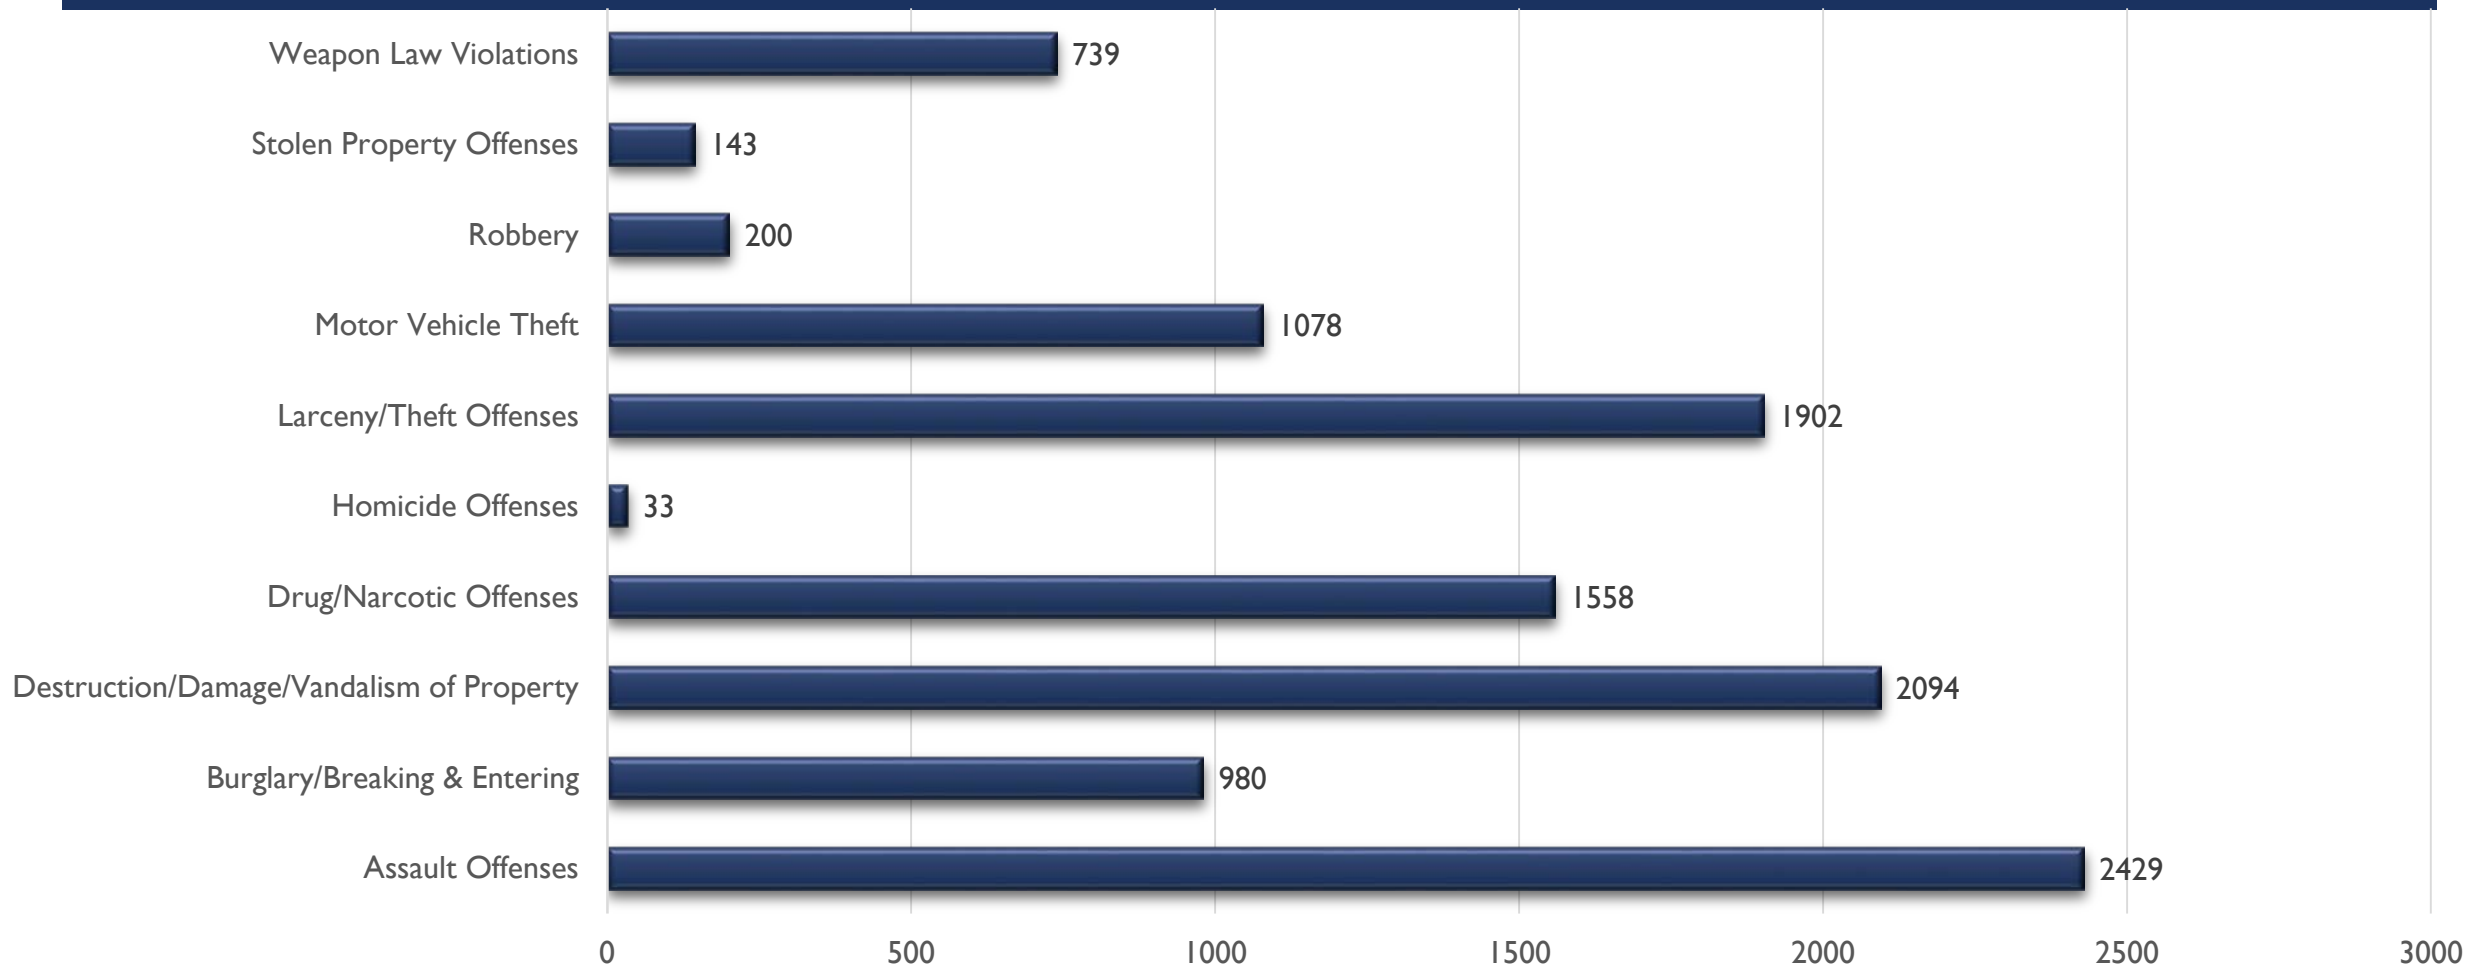

SOUTHEAST AREA COMMAND STATS JAN-SEPT 2024