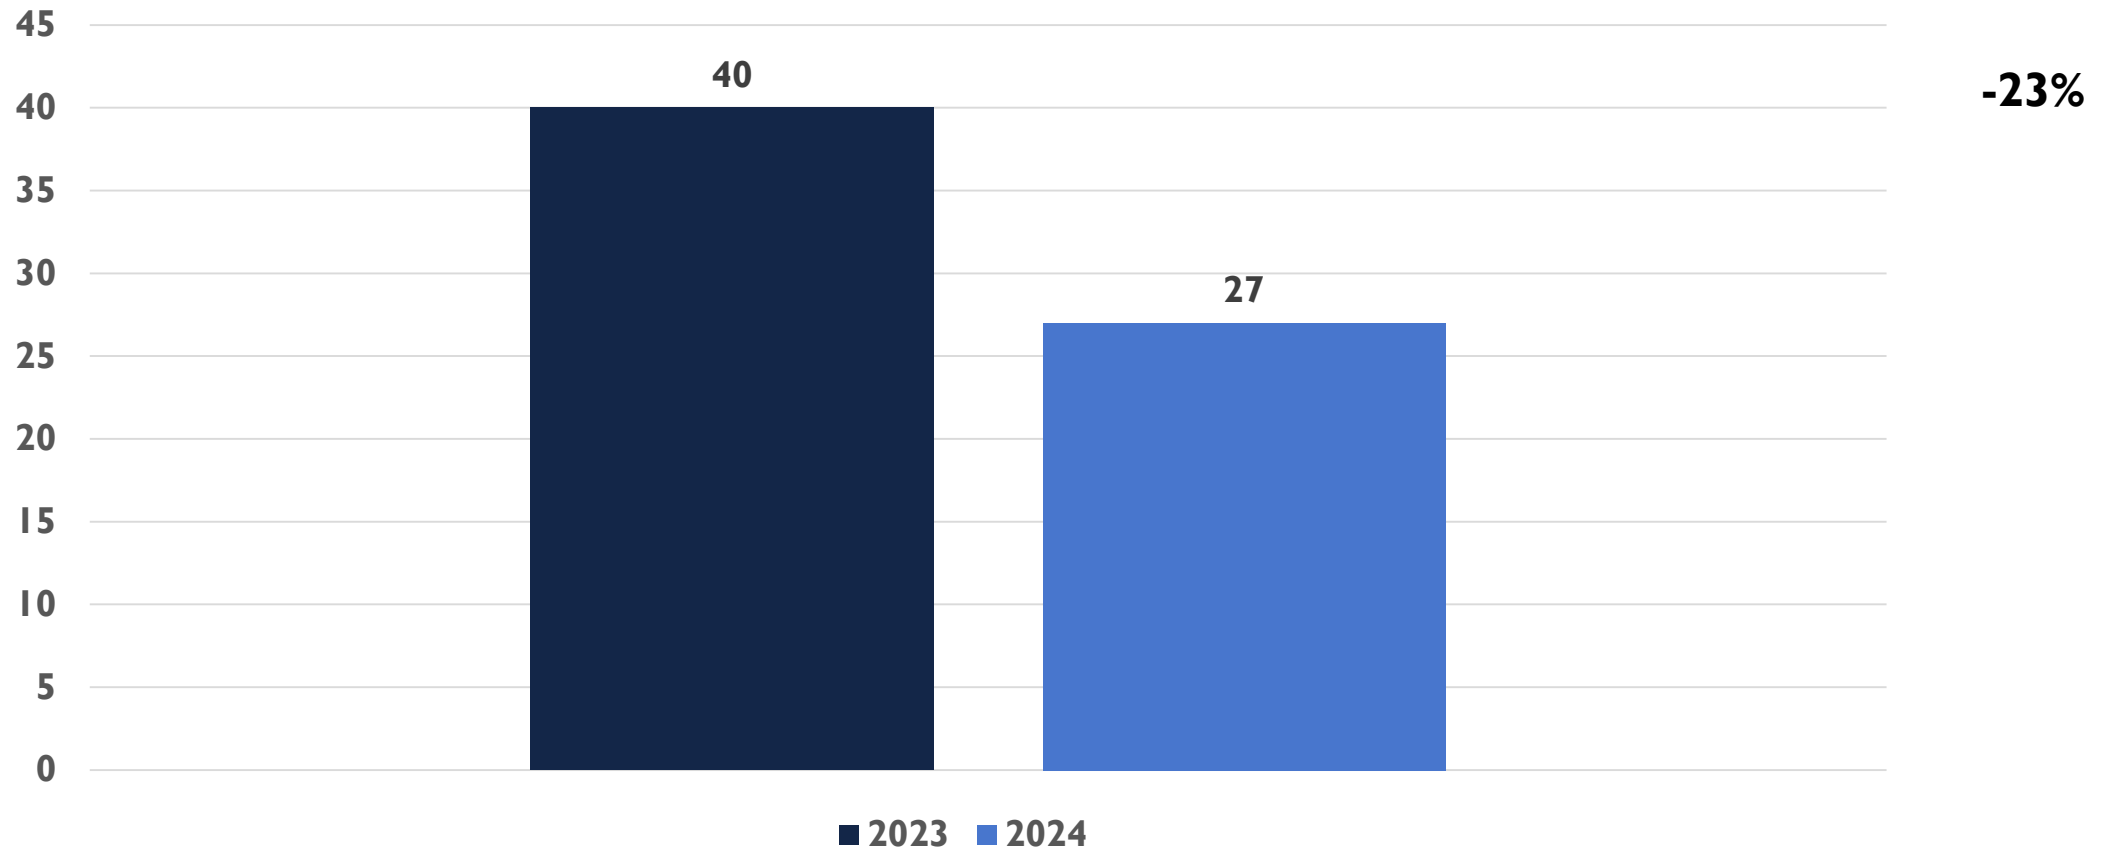

STOLEN PROPERTY OFFENSES SOUTHEAST AREA COMMAND JAN-SEPT