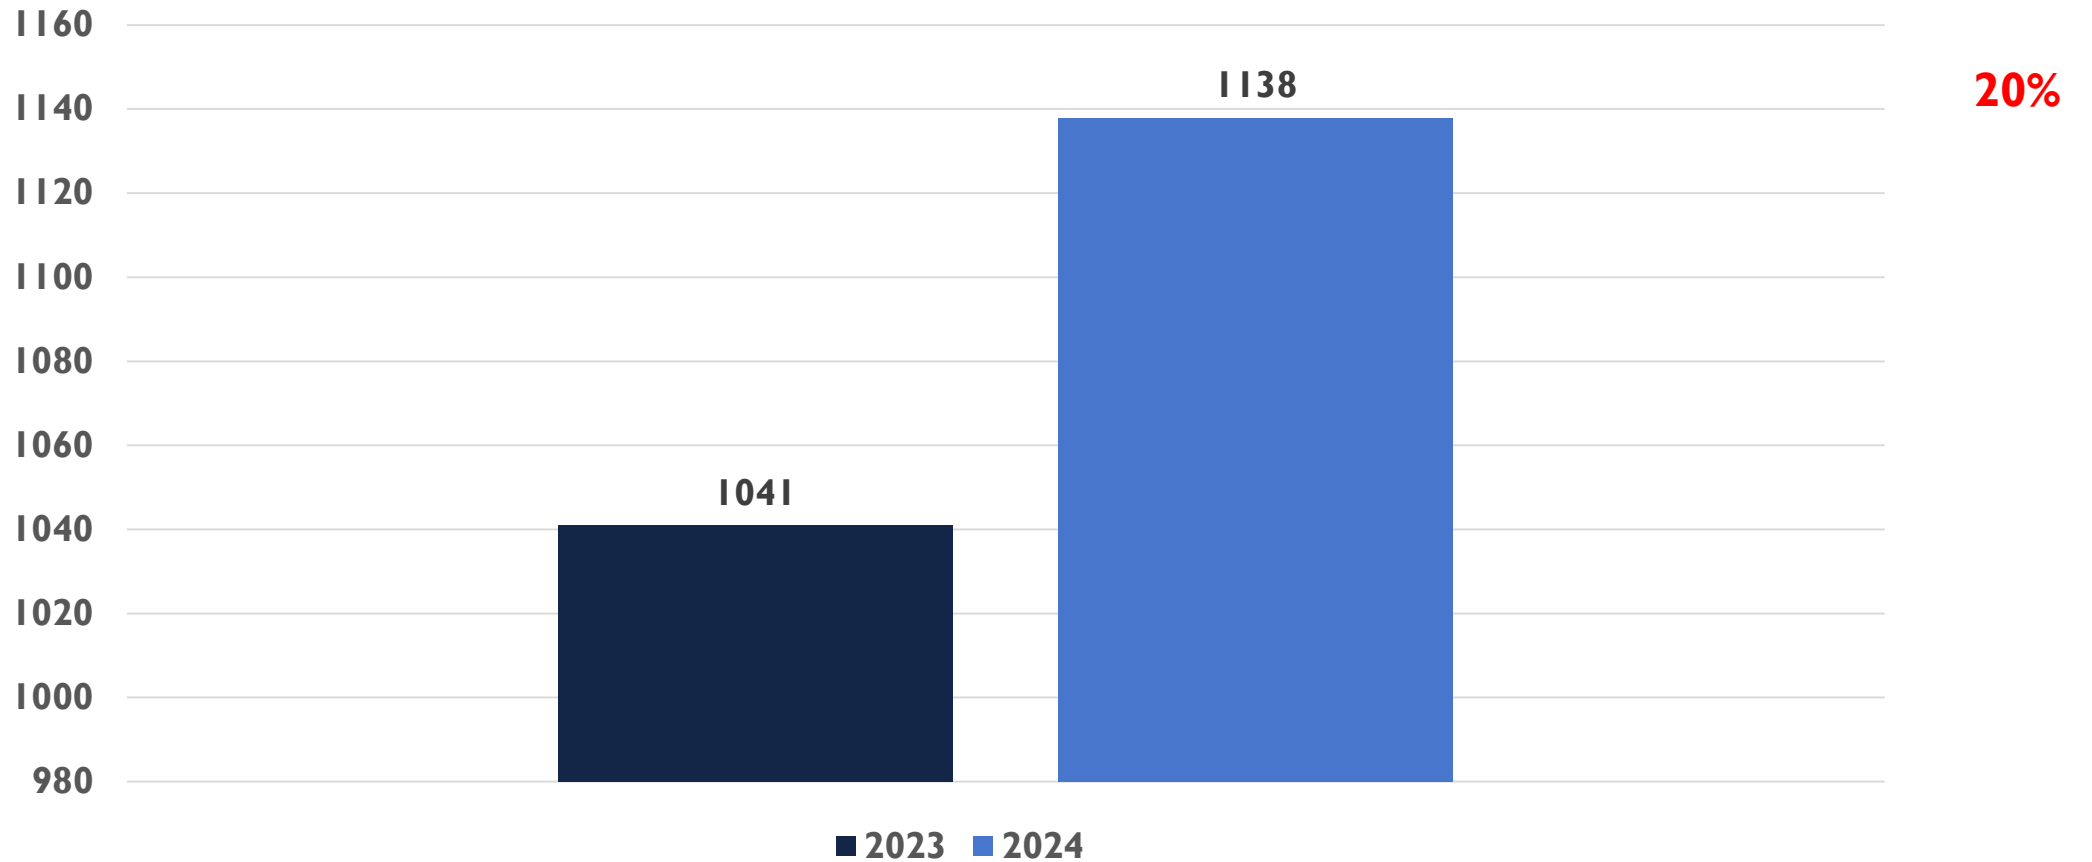

DESTRUCTION/DAMAGE/VANDALISM OF PROPERTY SOUTHEAST AREA COMMAND JAN-SEPT