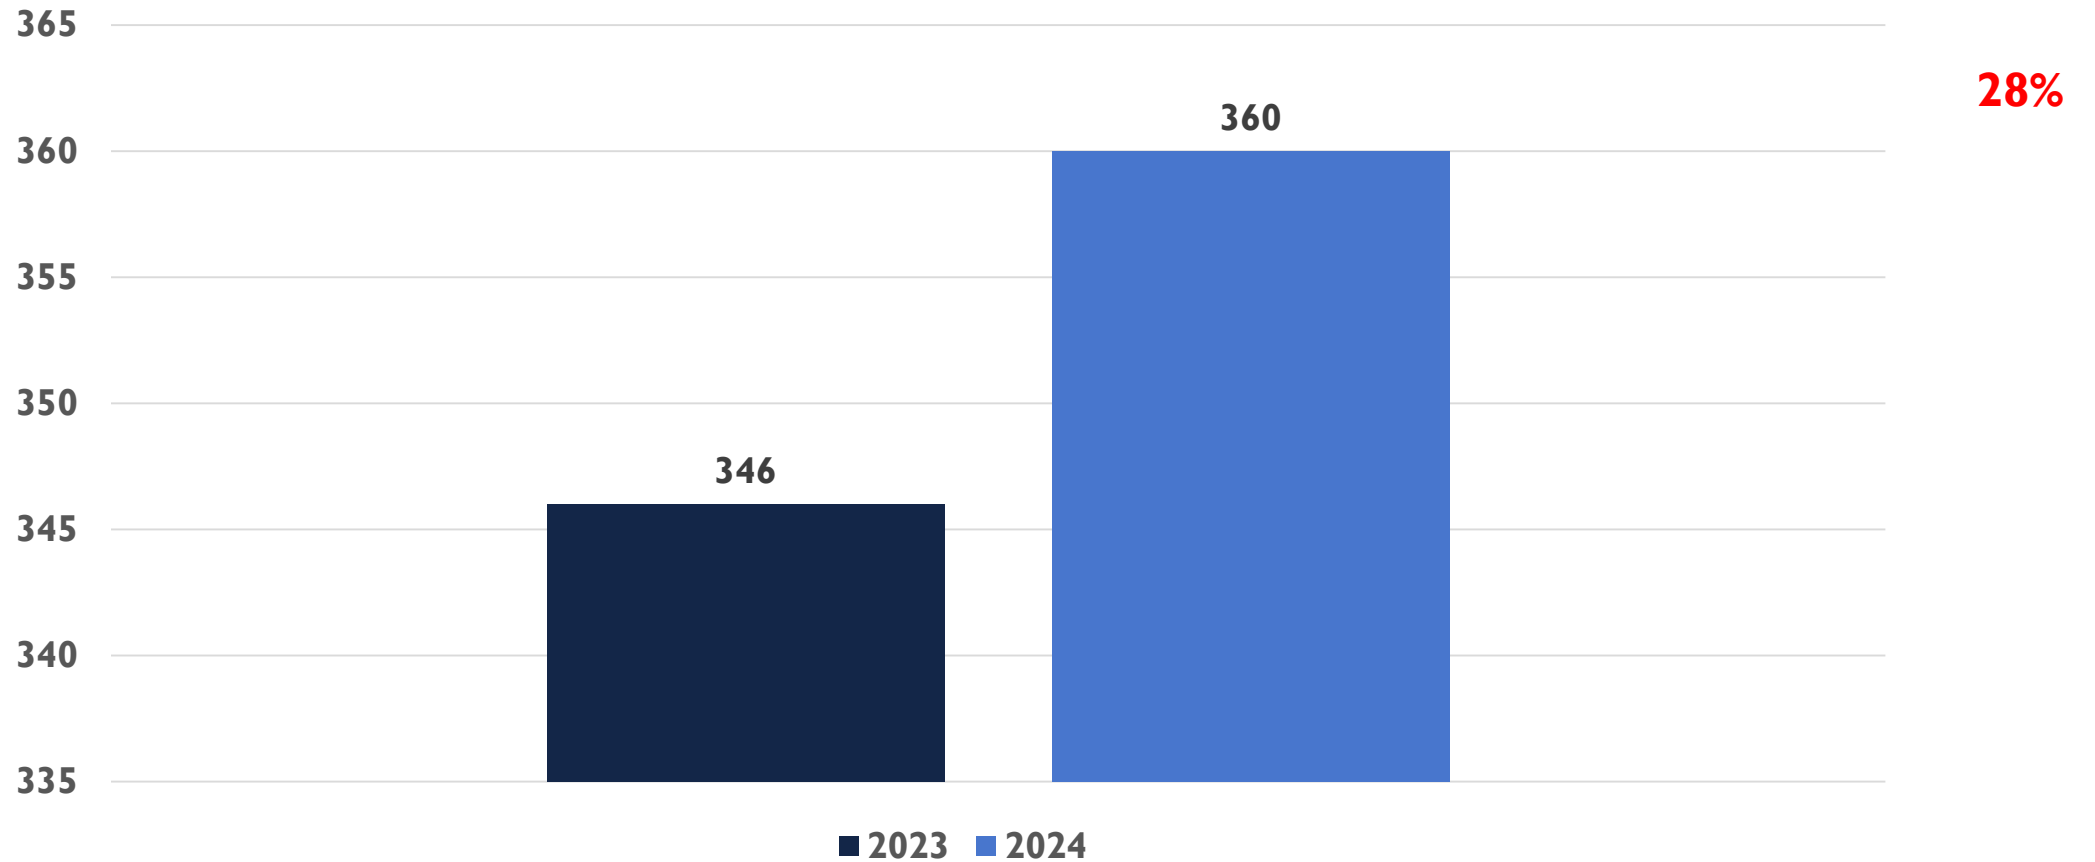

DRUG/NARCOTICS OFFENSES SOUTHEAST AREA COMMAND JAN-SEPT