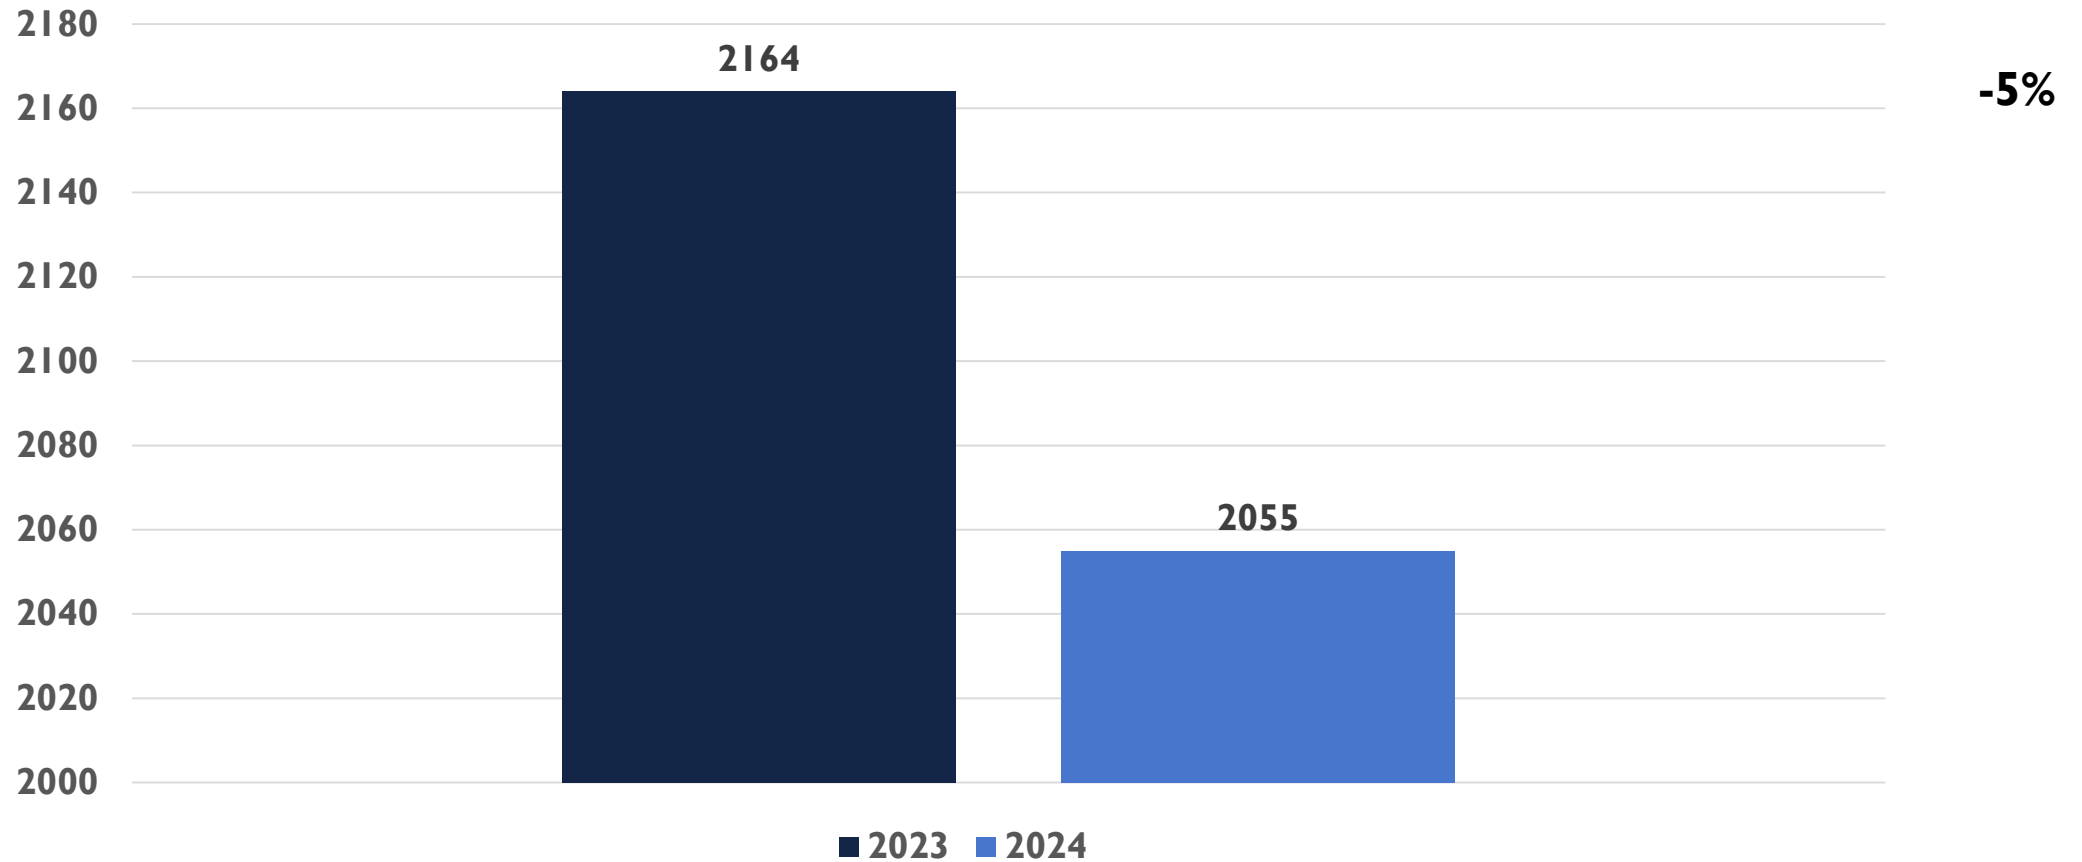

LARCENY/THEFT OFFENSES SOUTHEAST AREA COMMAND JAN-SEPT