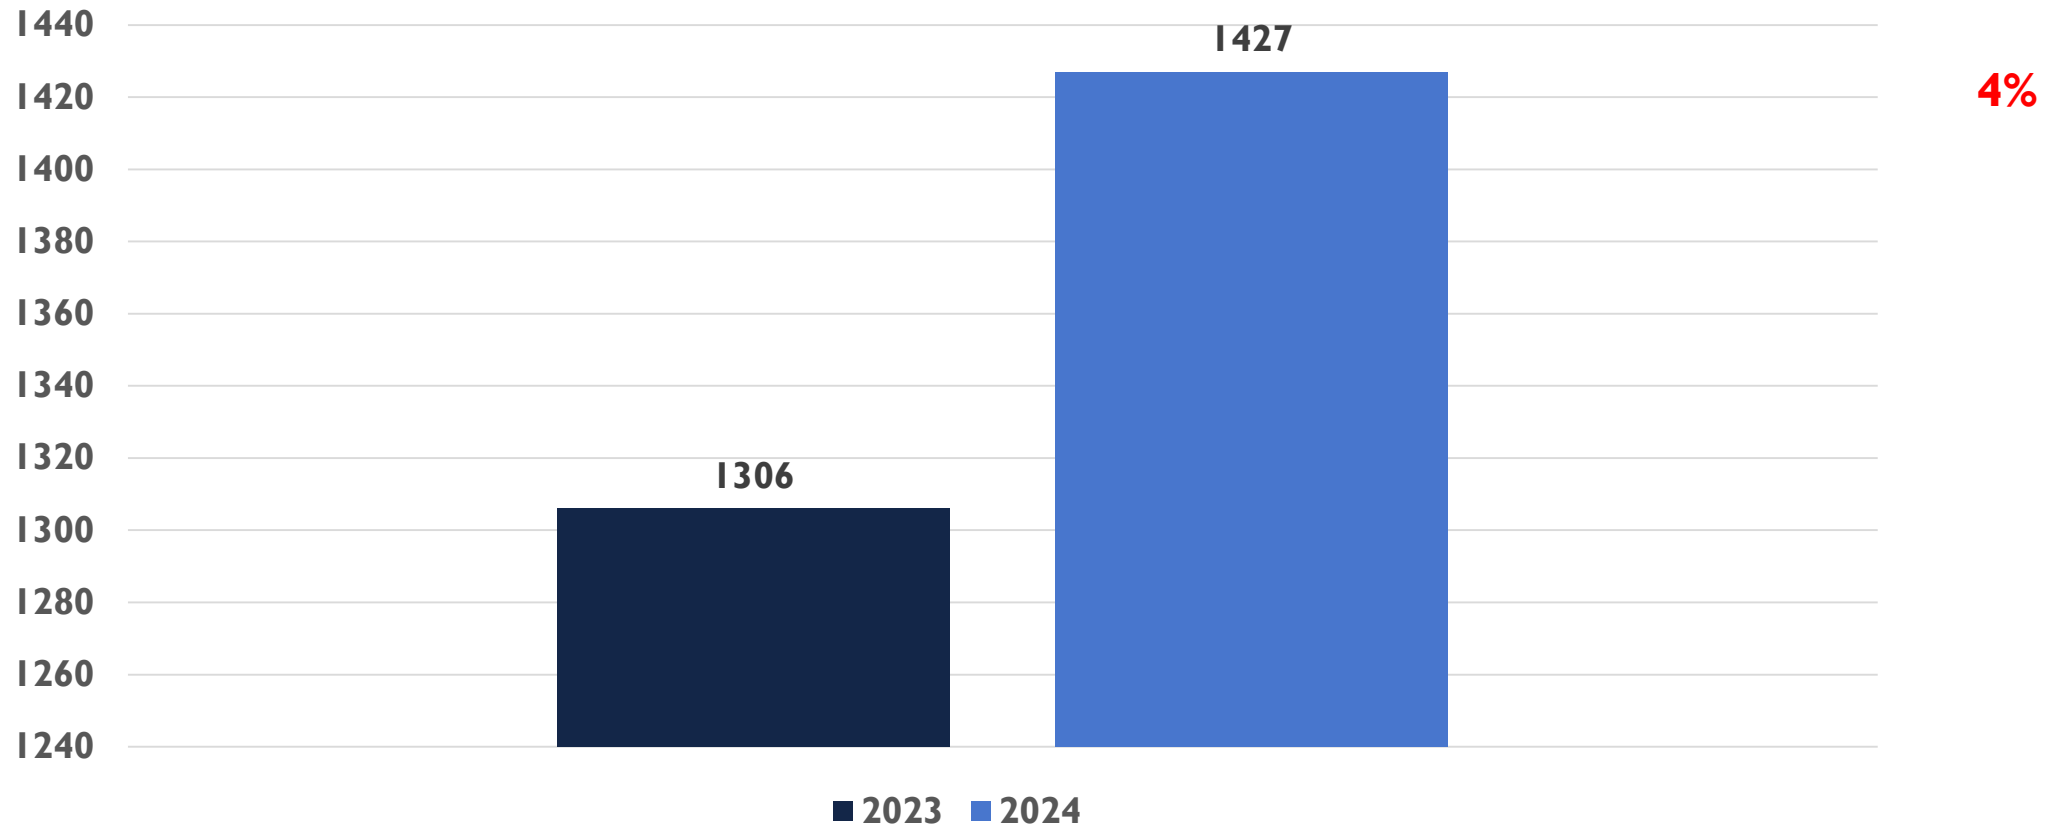

ASSAULT OFFENSES SOUTHEAST AREA COMMAND JAN-SEPT