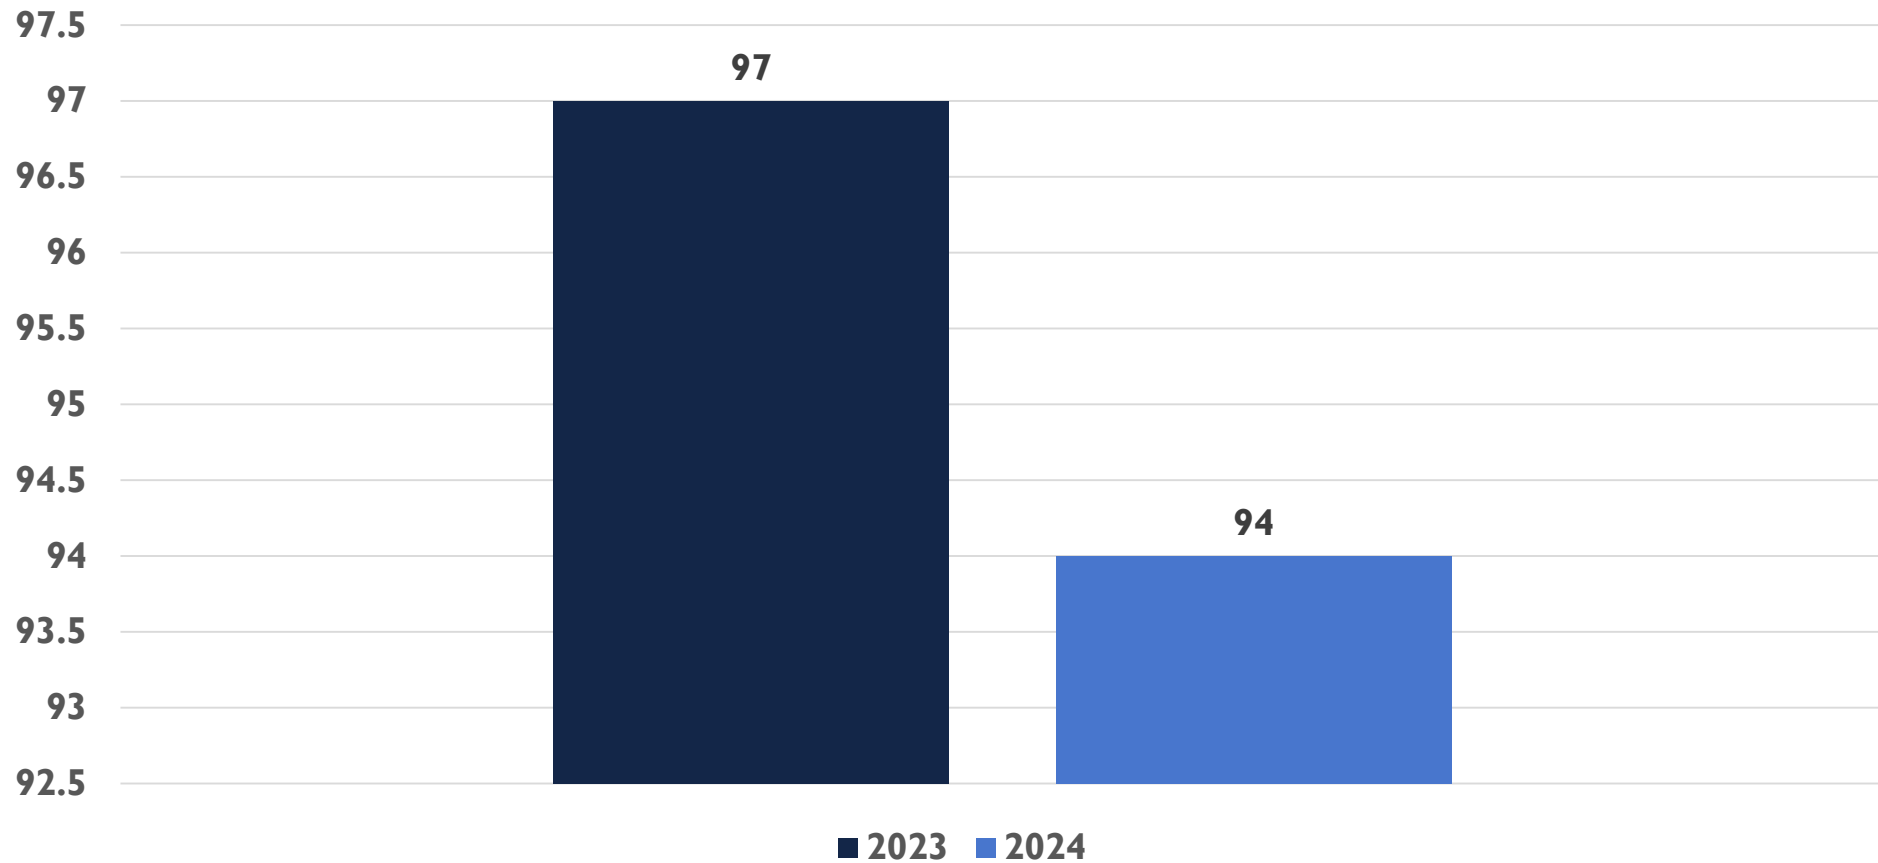

ROBBERY SOUTHEAST AREA COMMAND JAN-SEPT

13%