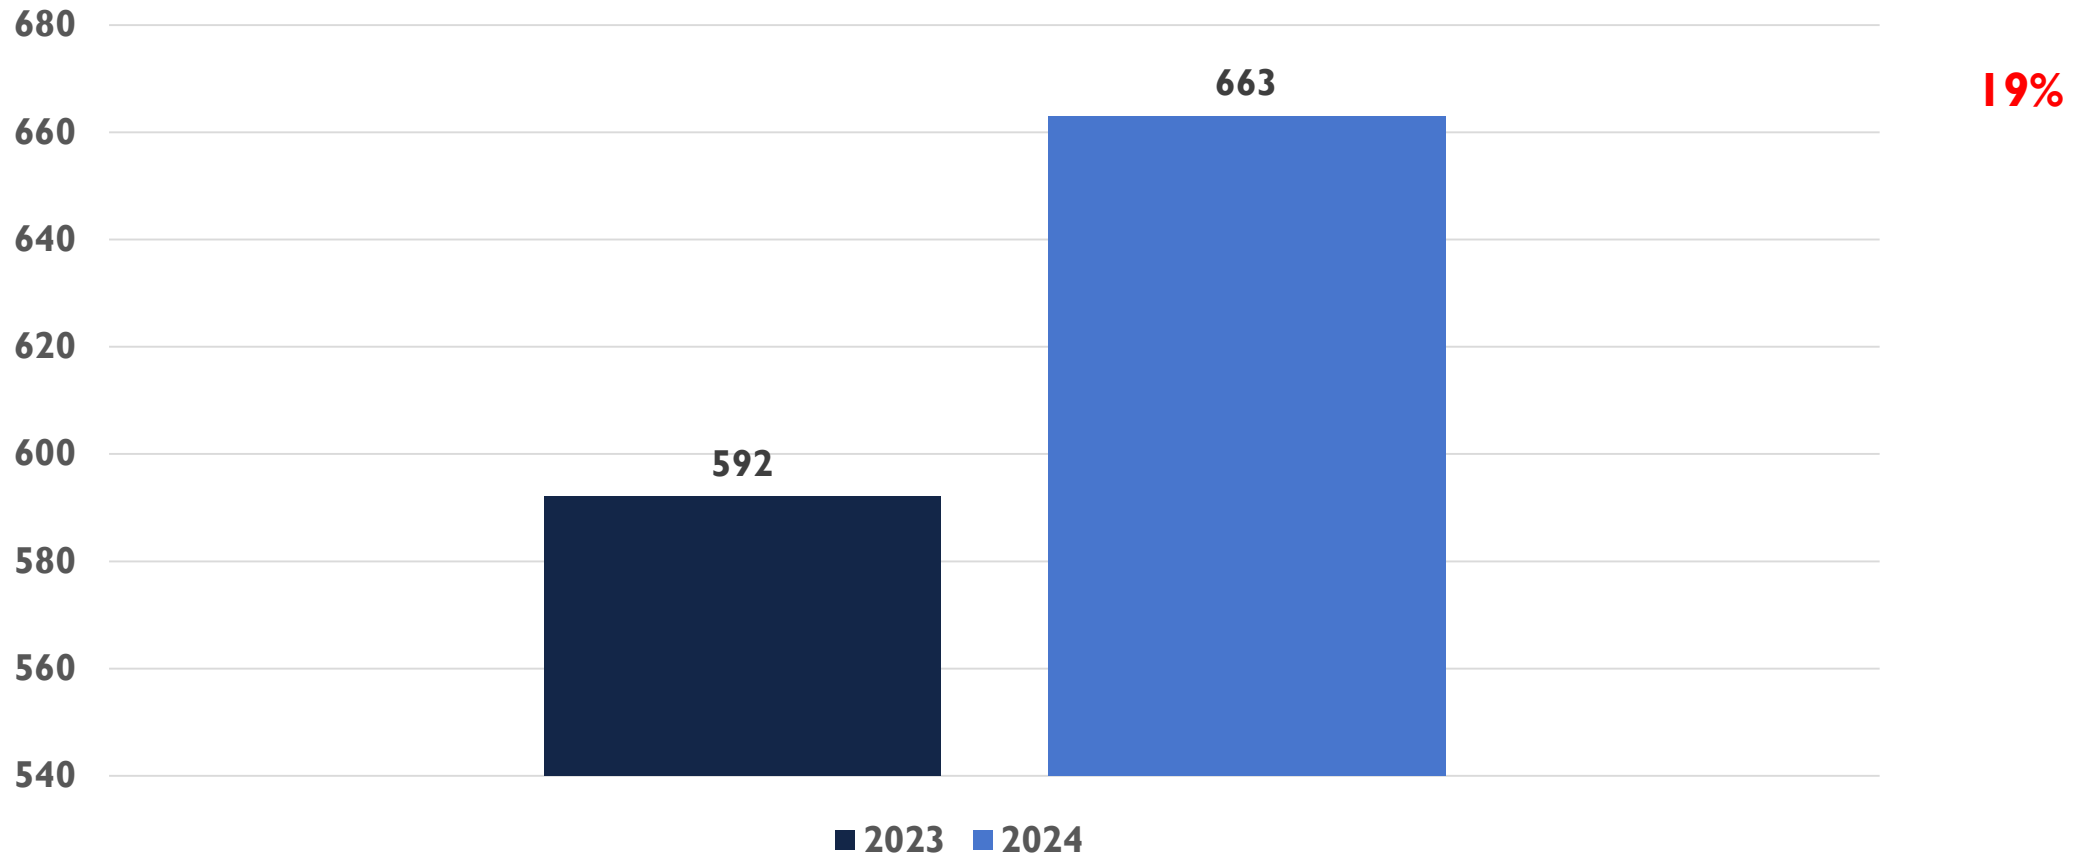

MOTOR VEHICLE THEFT SOUTHEAST AREA COMMAND JAN-SEPT