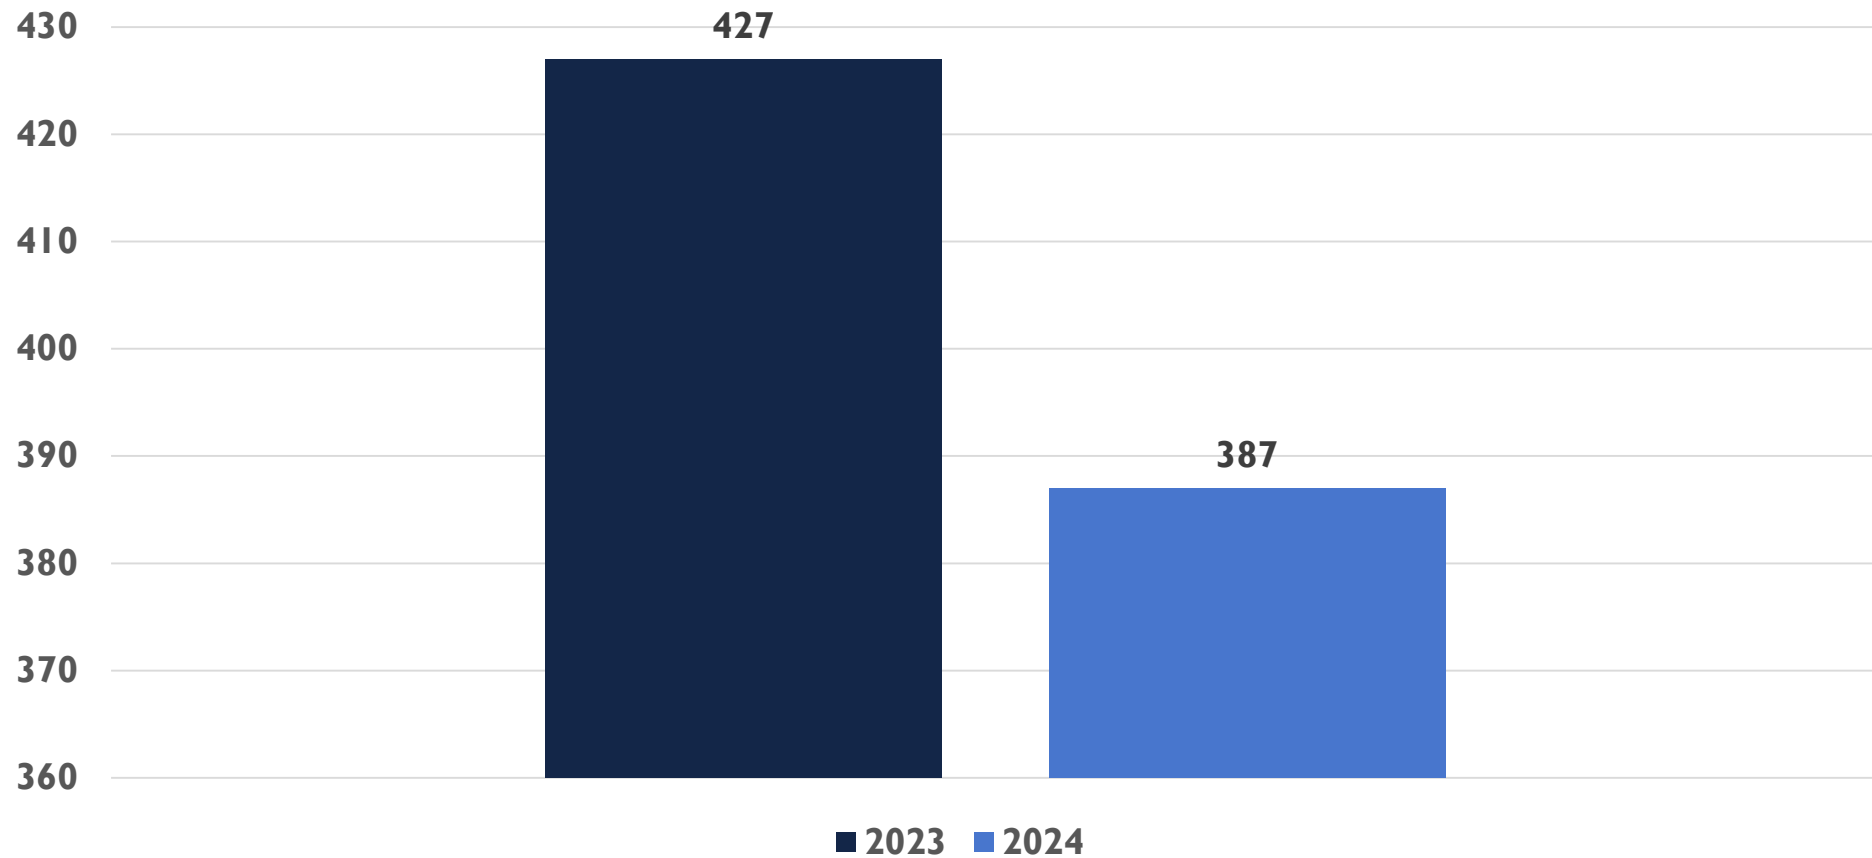

BURGLARY/BREAKING & ENTERING SOUTHEAST AREA COMMAND JAN-SEPT