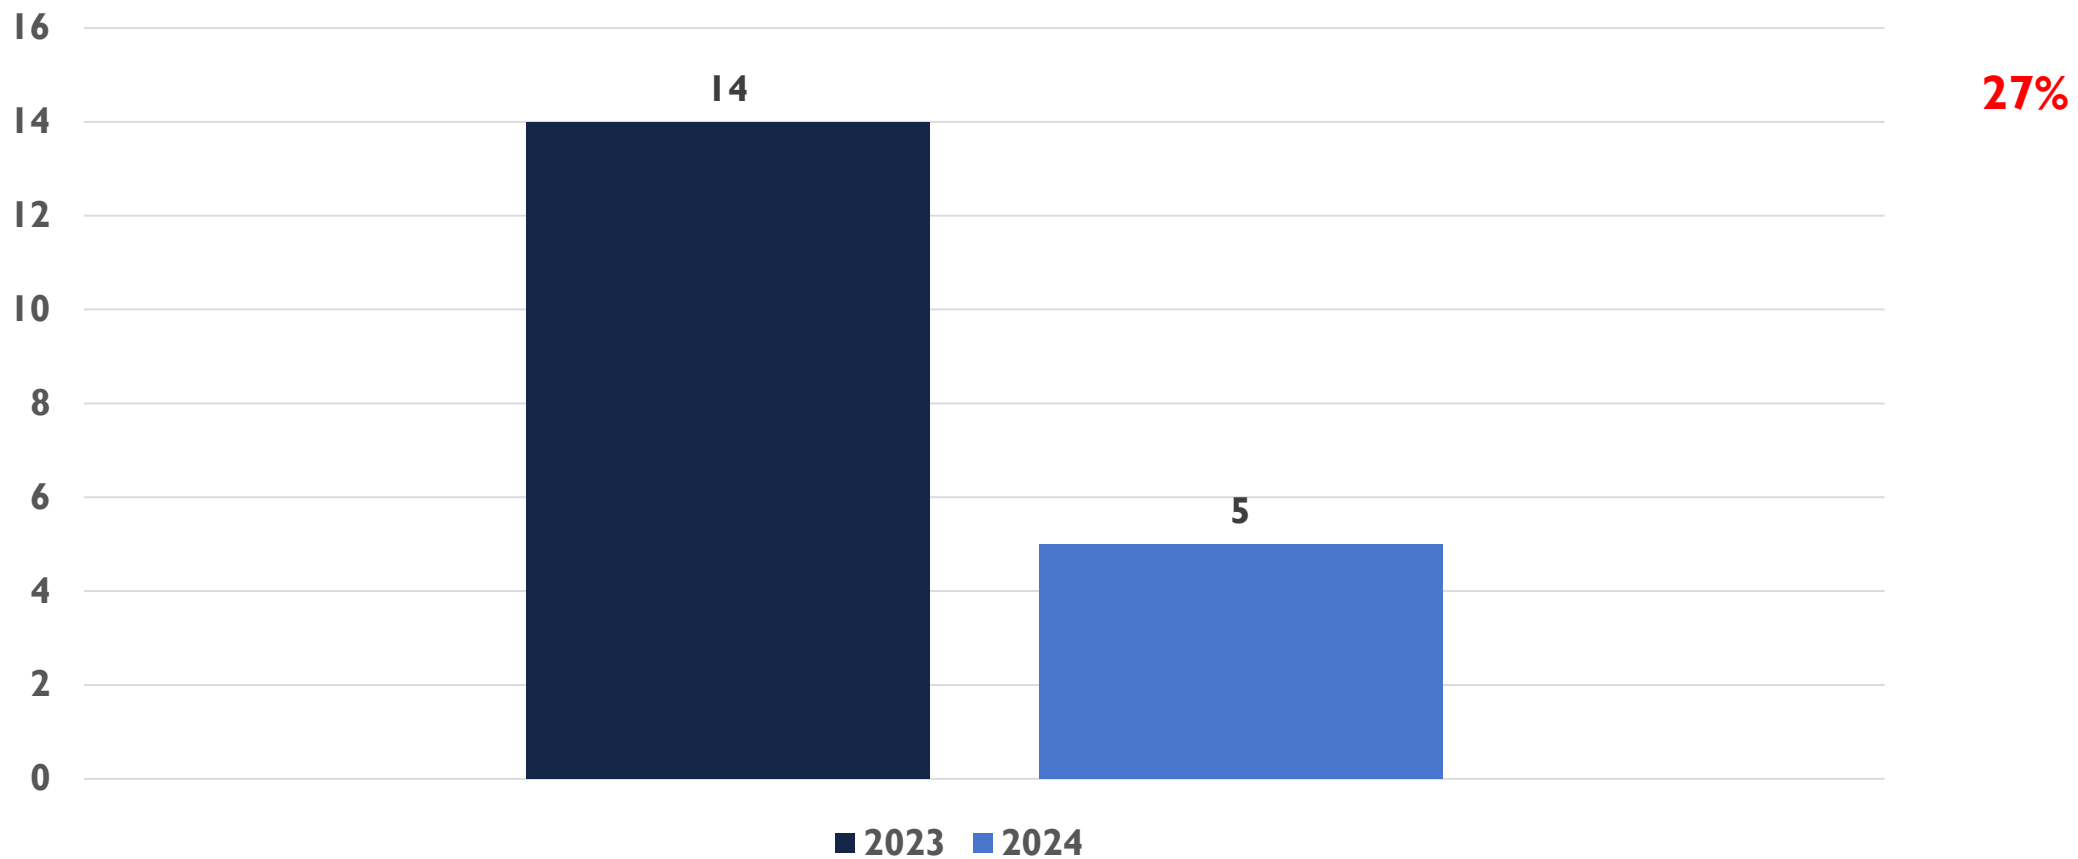

HOMICIDE OFFENSES SOUTHEAST AREA COMMAND JAN-SEPT