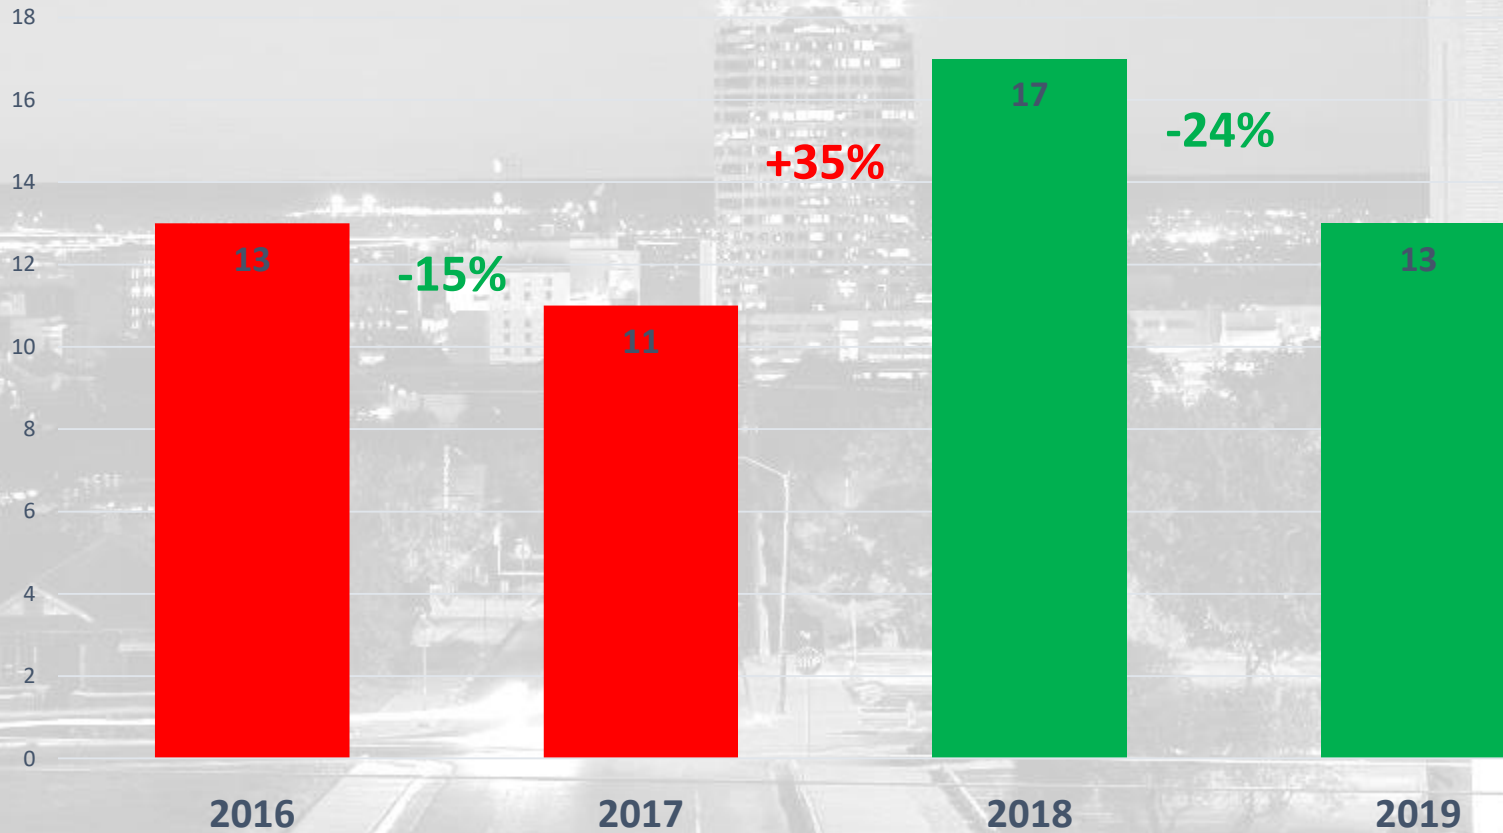

Residential Burglary - 1st Quarter

**ONE
ALBUQUE
RQUE**

2019 1ST QUARTER

VIOLENT CRIME

Robbery - 1st Quarter

Robberies cut in HALF since 2017

Homicide - 1st Quarter

Rape - 1st Quarter