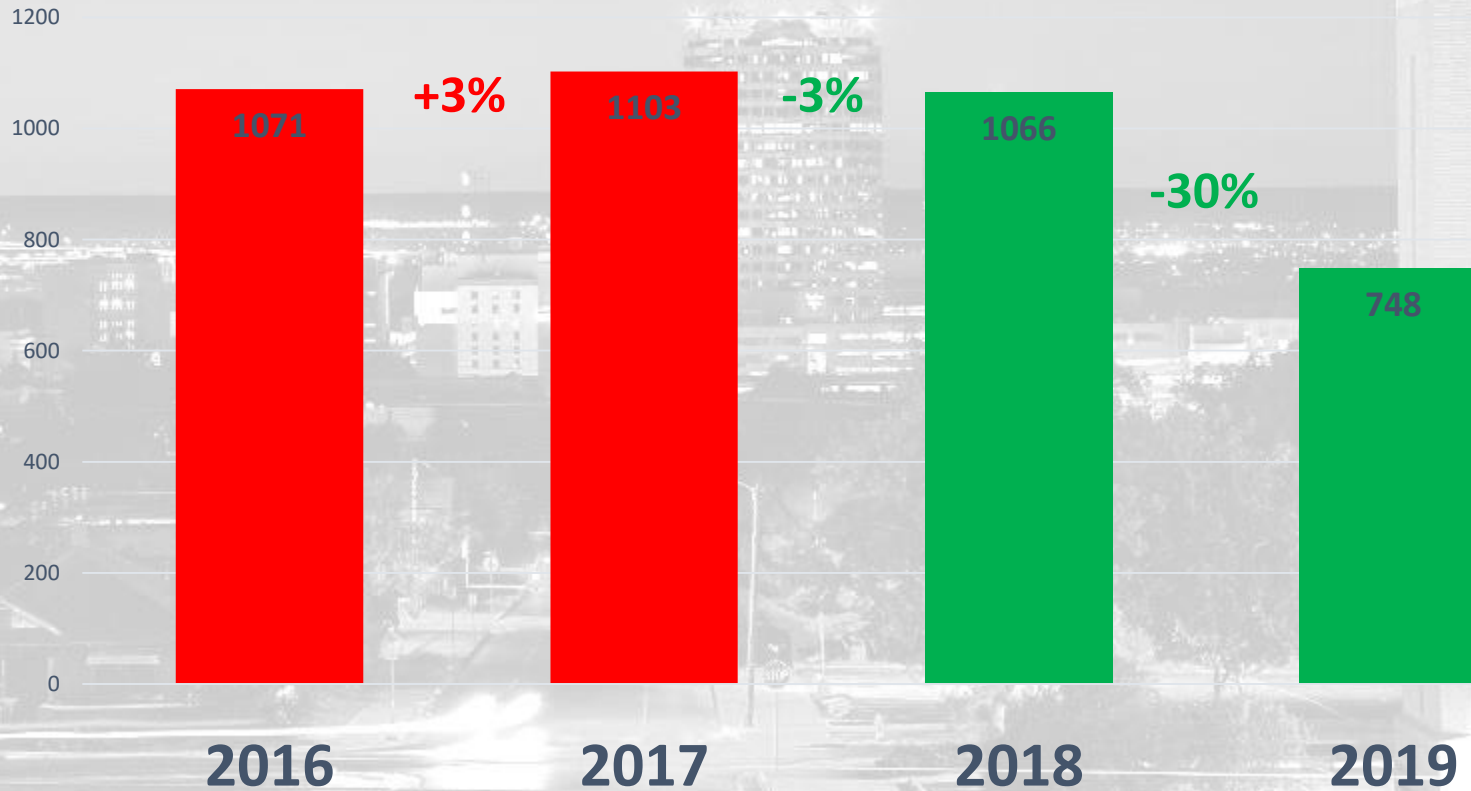

Residential Burglary - 1st Quarter