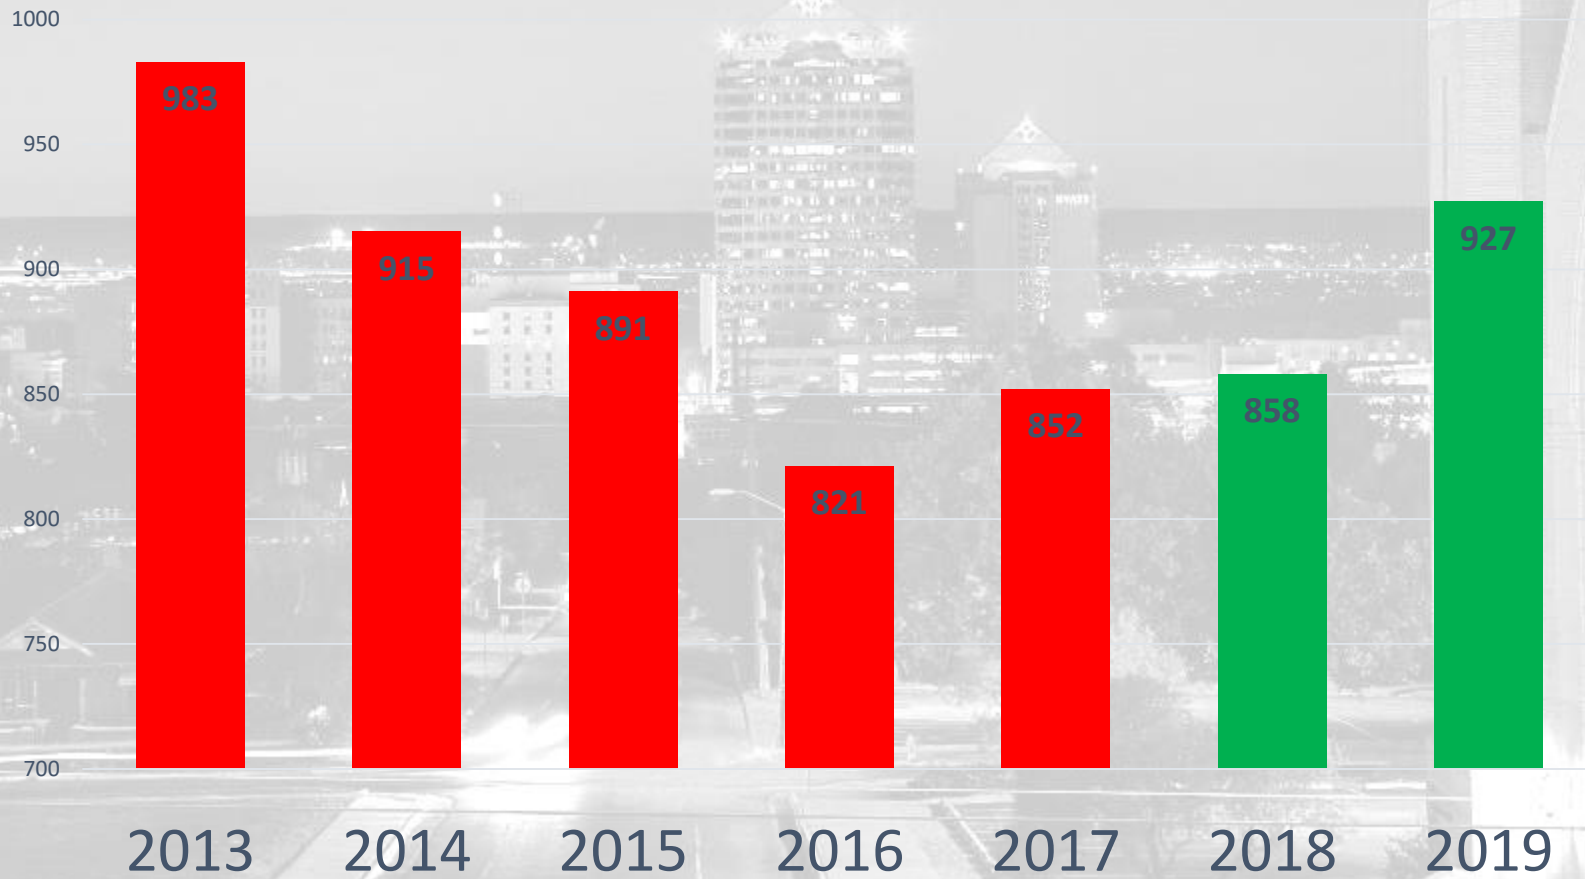

Aggravated Assault - 1st Quarter

Non-Fatal Shootings

**ONE
ALBUQUE
RQUE**

2019 1ST QUARTER

SWORN OFFICERS

Sworn Officers

Data Represents the following from RMS:

Property Crimes