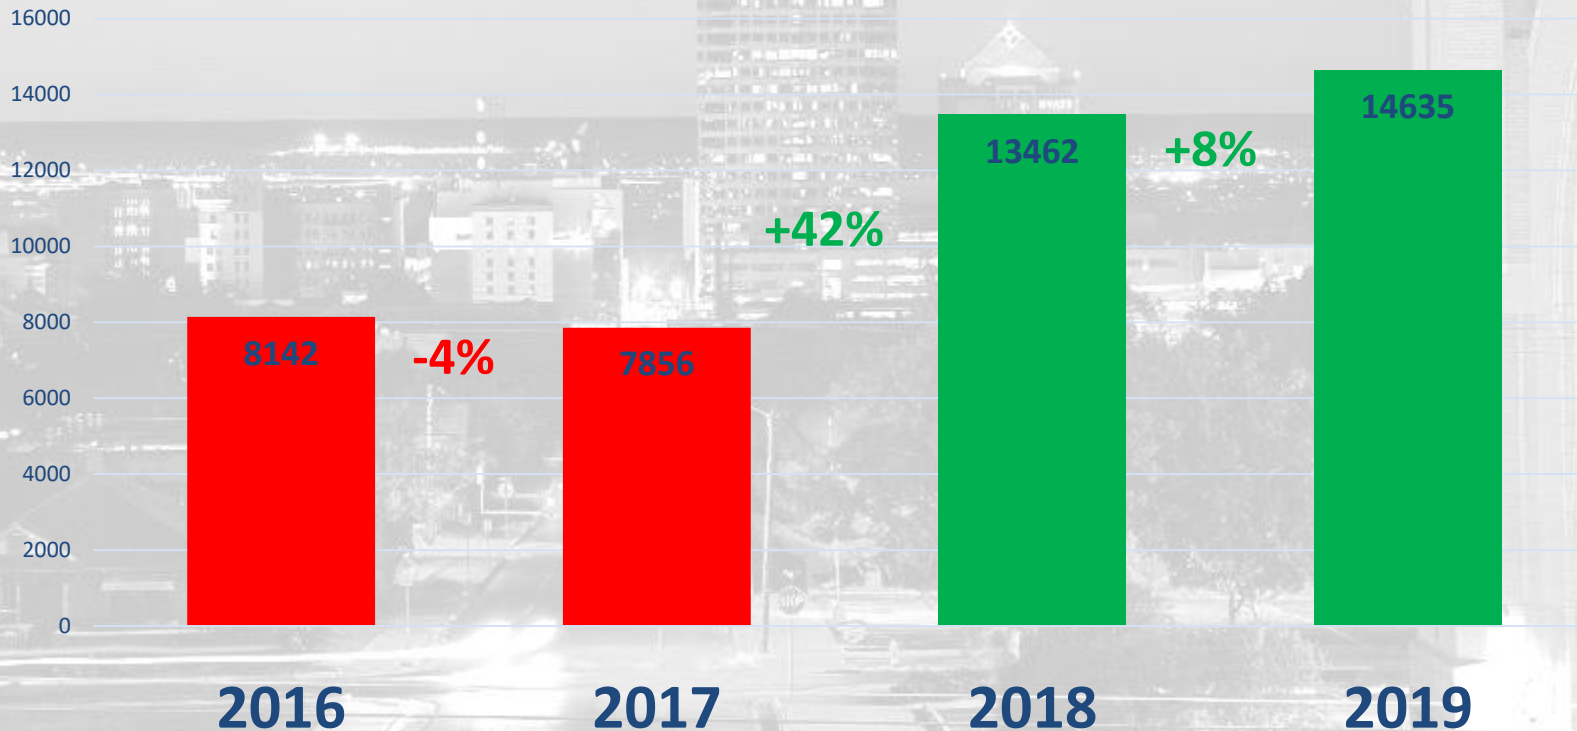

APD

Crime Stats

1st Quarter 2019

ONE
ALB
UQU
ER
QUE

Historic Crime Reduction

- Robbery: **51% decrease** since 2017
- Auto Theft: **38% decrease** since 2017
- Auto Burglary: **45% decrease** since 2017

Total Property Crimes

UCR 2008-2018

Total Violent Crimes

UCR 2008-2018

**ONE
ALBUQUE
RQUE**

2019 1ST QUARTER

PROACTIVE POLICING

Traffic Stops

46% increase in traffic stops since 2017