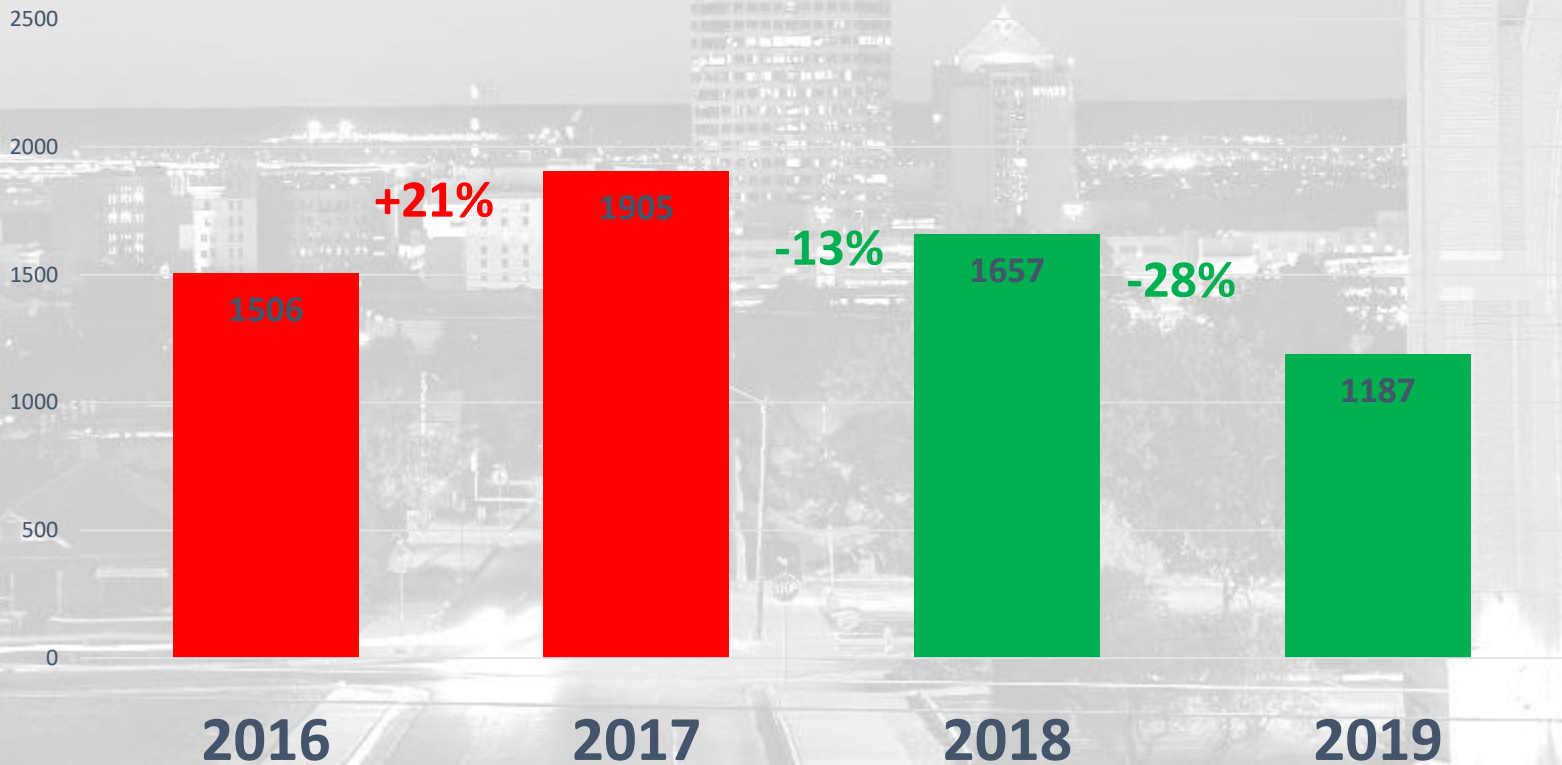

UCR 2008-2018

Total Violent Crimes

UCR 2008-2018

**ONE
ALBUQUE
RQUE**

2019 1ST QUARTER

PROACTIVE POLICING

Traffic Stops

46% increase in traffic stops since 2017

**ONE
ALBUQUE
RQUE**

2019 1ST QUARTER

PROPERTY CRIME

Auto Burglary - 1st Quarter

45% DECREASE in auto burglaries since 2017

Auto Theft - 1st Quarter

38% DECREASE since 2017

Commercial Burglary - 1st Quarter