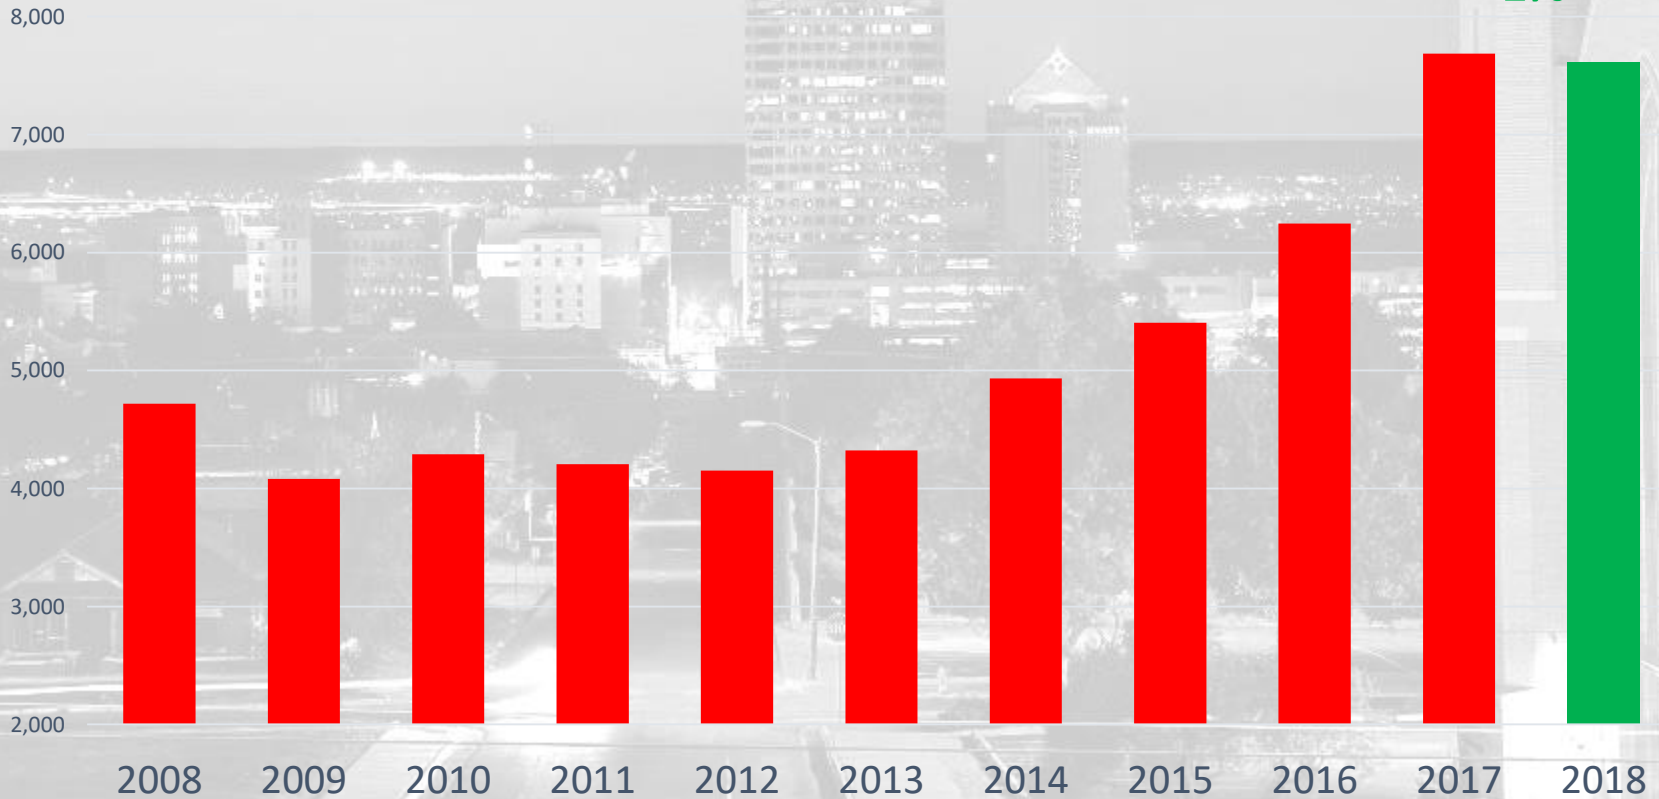

APD

Crime Stats

1st Quarter 2019

ONE
ALB
UQU
ER
QUE

Historic Crime Reduction

- Robbery: **51% decrease** since 2017
- Auto Theft: **38% decrease** since 2017
- Auto Burglary: **45% decrease** since 2017

Total Property Crimes

UCR 2008-2018

Total Violent Crimes

UCR 2008-2018

**ONE
ALBUQUE
RQUE**

2019 1ST QUARTER

PROACTIVE POLICING

Traffic Stops

46% increase in traffic stops since 2017