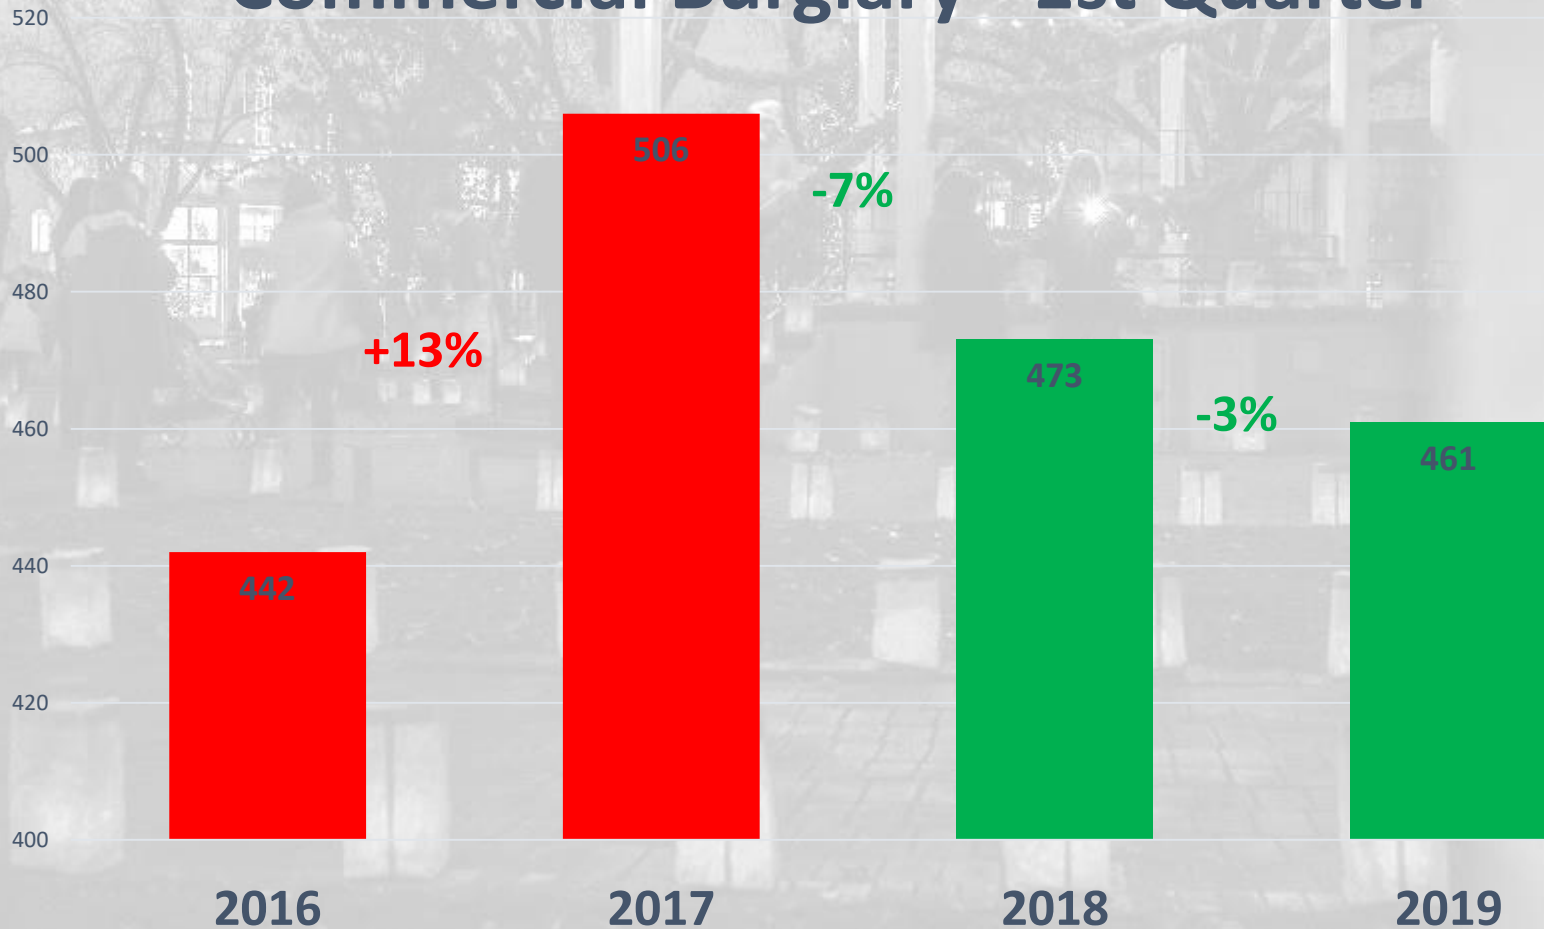

APD

Crime Stats

1st Quarter 2019

ONE
ALB
UQU
ER
QUE

Historic Crime Reduction

- Robbery: **51% decrease** since 2017
- Auto Theft: **38% decrease** since 2017
- Auto Burglary: **45% decrease** since 2017

Total Property Crimes

UCR 2008-2018

Total Violent Crimes

UCR 2008-2018

**ONE
ALBUQUE
RQUE**

2019 1ST QUARTER

PROACTIVE POLICING

Traffic Stops

46% increase in traffic stops since 2017

**ONE
ALBUQUE
RQUE**

2019 1ST QUARTER

PROPERTY CRIME

Auto Burglary - 1st Quarter

45% DECREASE in auto burglaries since 2017

Auto Theft - 1st Quarter

38% DECREASE since 2017

Commercial Burglary - 1st Quarter

Residential Burglary - 1st Quarter

**ONE
ALBUQUE
RQUE**

2019 1ST QUARTER

VIOLENT CRIME

Robbery - 1st Quarter

Robberies cut in HALF since 2017

Homicide - 1st Quarter

Rape - 1st Quarter