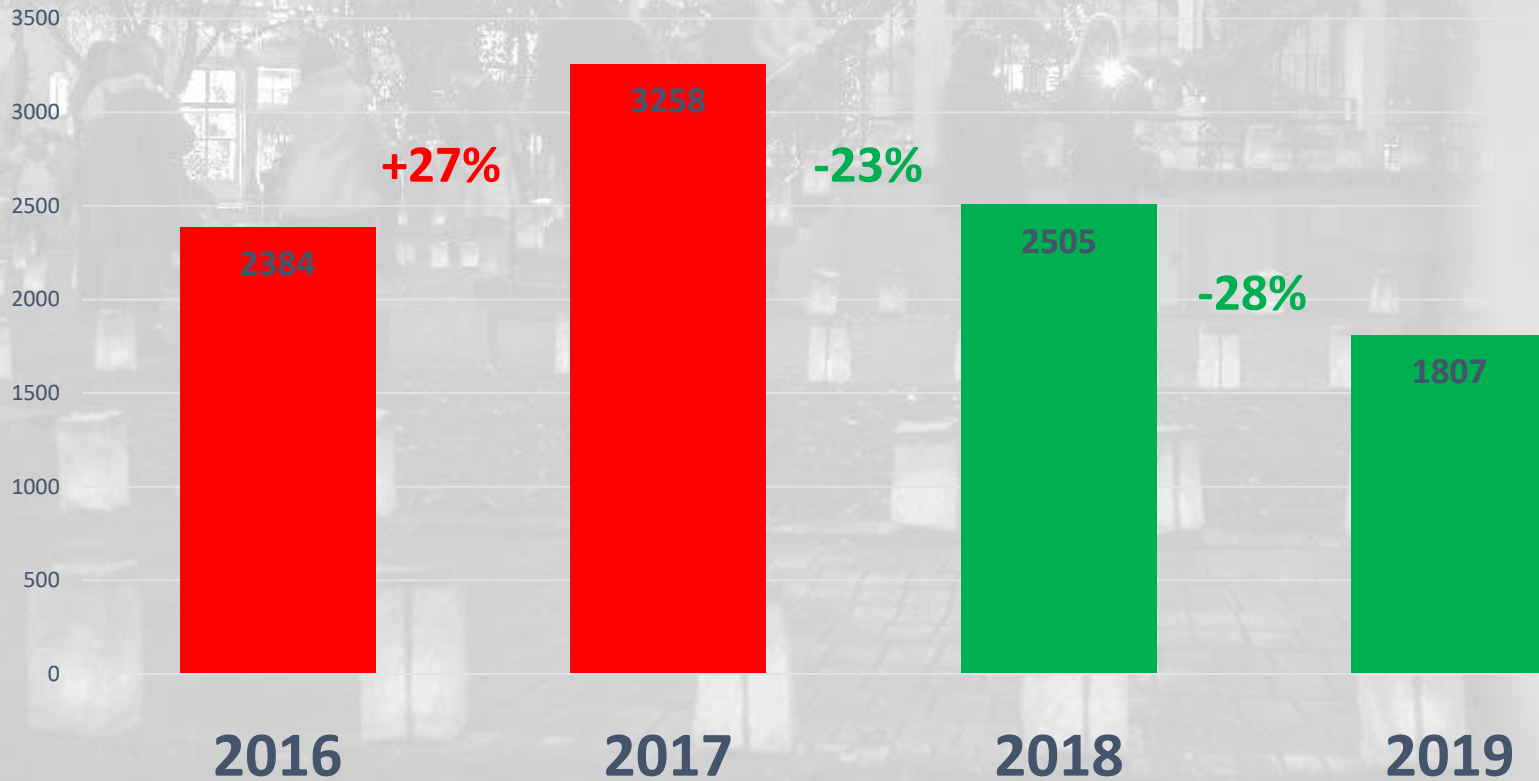

APD

Crime Stats

1st Quarter 2019

ONE
ALB
UQU
ER
QUE

Historic Crime Reduction

- Robbery: **51% decrease** since 2017
- Auto Theft: **38% decrease** since 2017
- Auto Burglary: **45% decrease** since 2017

Total Property Crimes

UCR 2008-2018

Total Violent Crimes

UCR 2008-2018

**ONE
ALBUQUE
RQUE**

2019 1ST QUARTER

PROACTIVE POLICING

Traffic Stops

46% increase in traffic stops since 2017

**ONE
ALBUQUE
RQUE**

2019 1ST QUARTER

PROPERTY CRIME

Auto Burglary - 1st Quarter

45% DECREASE in auto burglaries since 2017

Auto Theft - 1st Quarter

38% DECREASE since 2017

Commercial Burglary - 1st Quarter