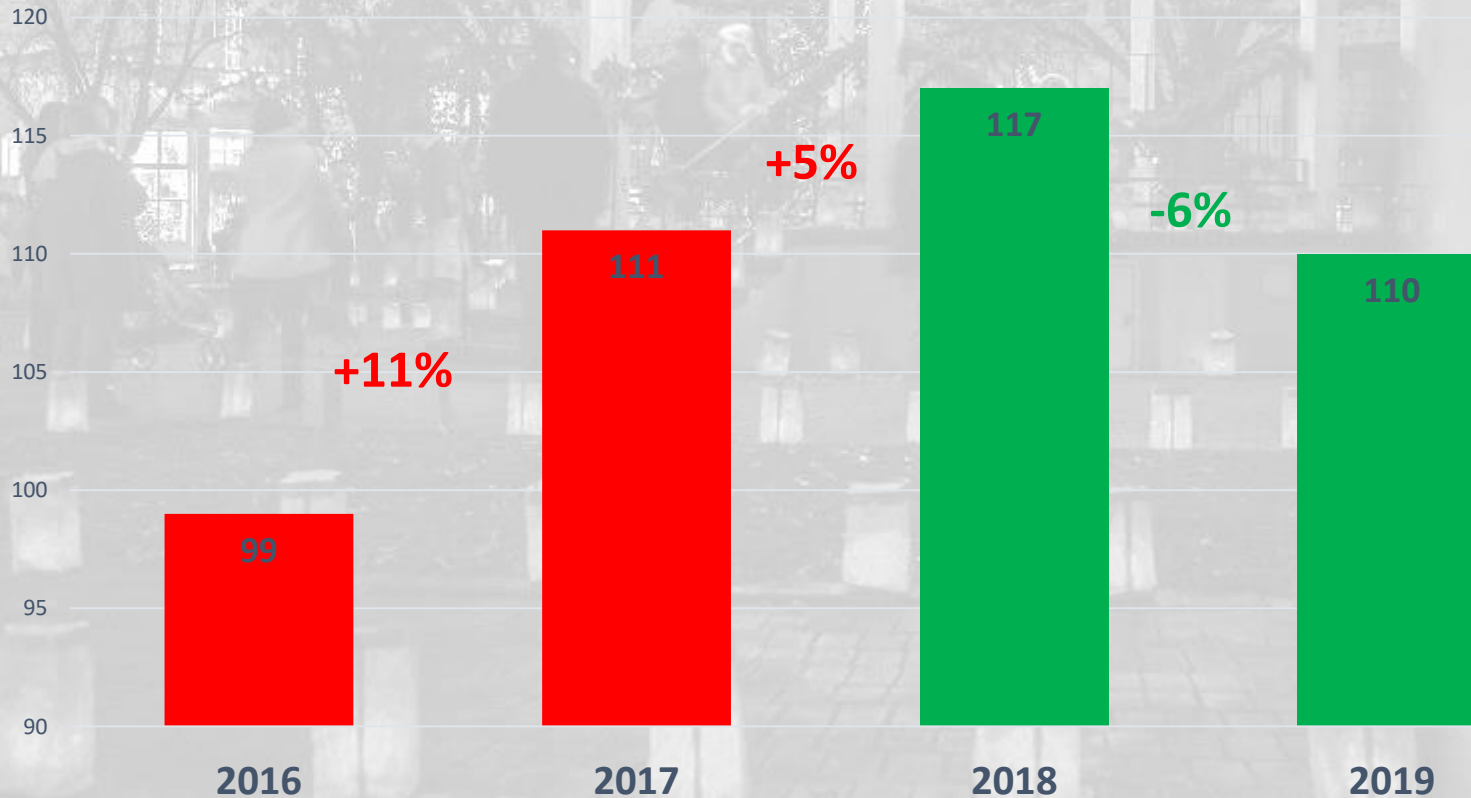

APD

Crime Stats

1st Quarter 2019

ONE
ALB
UQU
ER
QUE

Historic Crime Reduction

- Robbery: **51% decrease** since 2017
- Auto Theft: **38% decrease** since 2017
- Auto Burglary: **45% decrease** since 2017

Total Property Crimes

**ONE
ALBUQUE
RQUE**

2019 1ST QUARTER

PROPERTY CRIME

Auto Burglary - 1st Quarter

45% DECREASE in auto burglaries since 2017

Auto Theft - 1st Quarter

38% DECREASE since 2017

Commercial Burglary - 1st Quarter

Residential Burglary - 1st Quarter

**ONE
ALBUQUE
RQUE**

2019 1ST QUARTER

VIOLENT CRIME

Robbery - 1st Quarter

Robberies cut in HALF since 2017

Homicide - 1st Quarter

Rape - 1st Quarter

Aggravated Assault - 1st Quarter

Non-Fatal Shootings

**ONE
ALBUQUE
RQUE**

2019 1ST QUARTER

SWORN OFFICERS

Sworn Officers

Data Represents the following from RMS:

Property Crimes