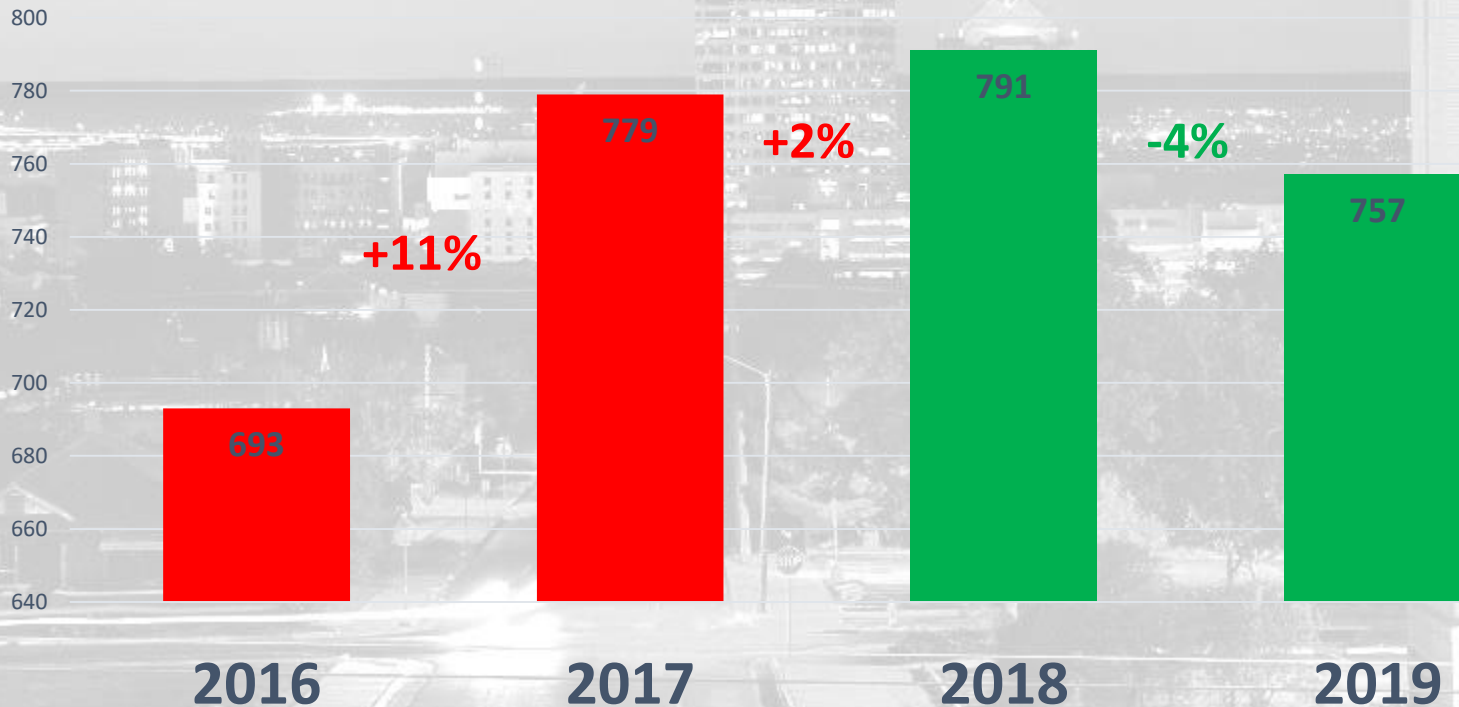

Aggravated Assault - 1st Quarter