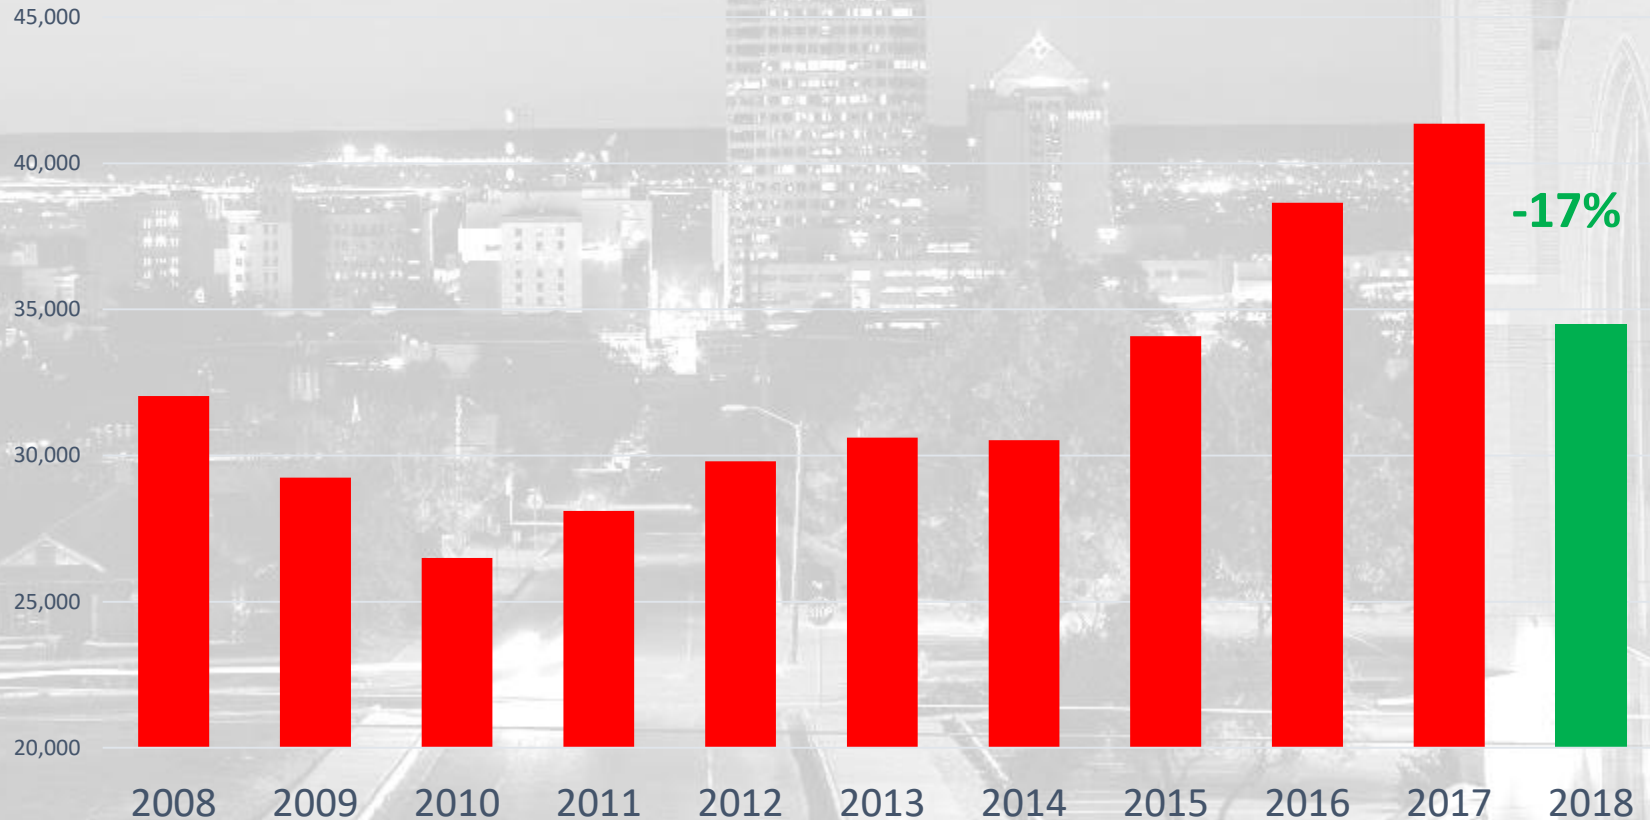

APD

Crime Stats

1st Quarter 2019

ONE
ALB
UQU
ER
QUE

Historic Crime Reduction

- Robbery: **51% decrease** since 2017
- Auto Theft: **38% decrease** since 2017
- Auto Burglary: **45% decrease** since 2017

Total Property Crimes

UCR 2008-2018

Total Violent Crimes

UCR 2008-2018

**ONE
ALBUQUE
RQUE**

2019 1ST QUARTER

PROACTIVE POLICING

Traffic Stops

46% increase in traffic stops since 2017