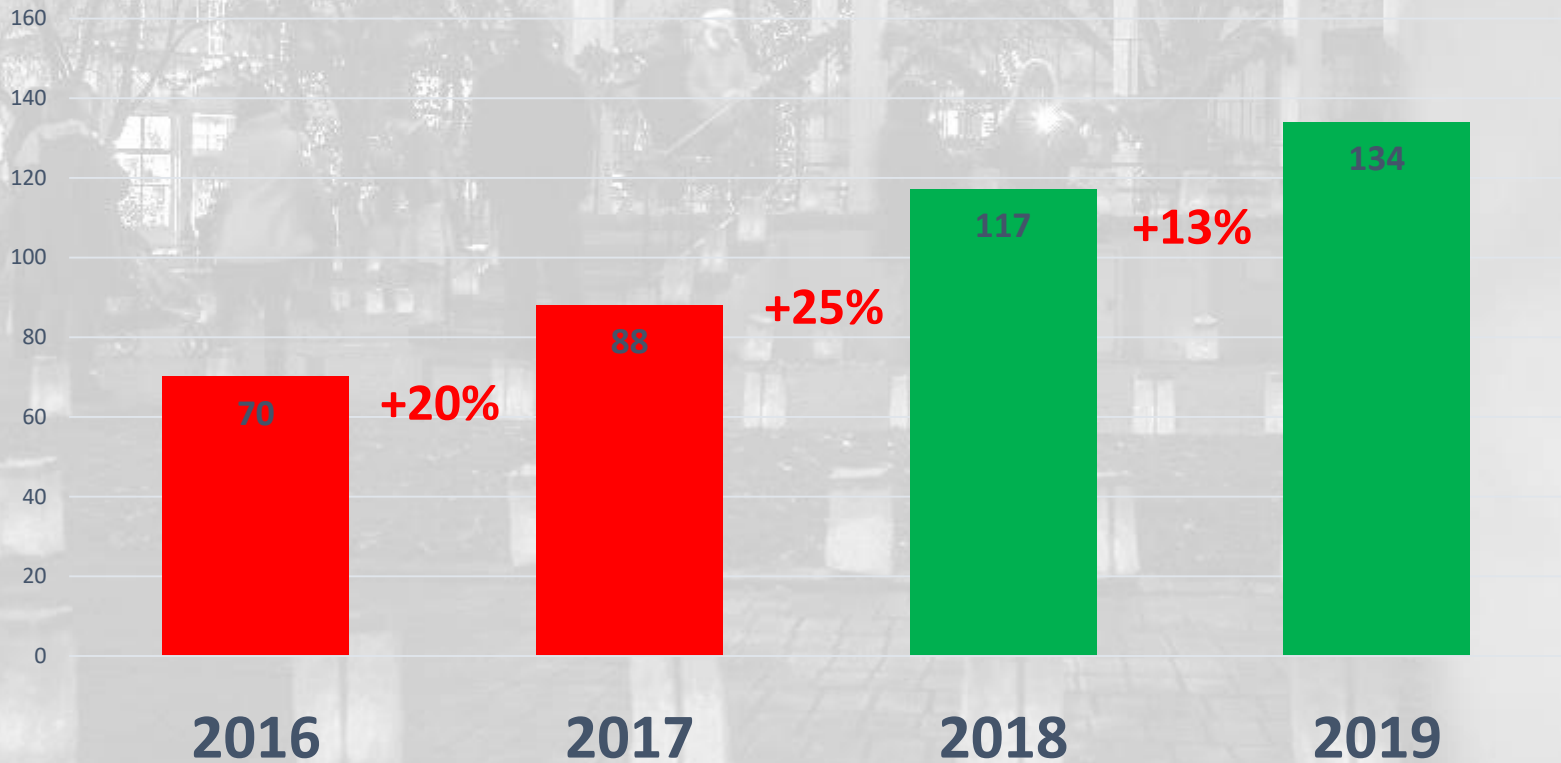

Residential Burglary - 1st Quarter

**ONE
ALBUQUE
RQUE**

2019 1ST QUARTER

VIOLENT CRIME

Robbery - 1st Quarter

Robberies cut in HALF since 2017

Homicide - 1st Quarter

Rape - 1st Quarter

Aggravated Assault - 1st Quarter

Non-Fatal Shootings

**ONE
ALBUQUE
RQUE**

2019 1ST QUARTER

SWORN OFFICERS

Sworn Officers

Data Represents the following from RMS:

Property Crimes