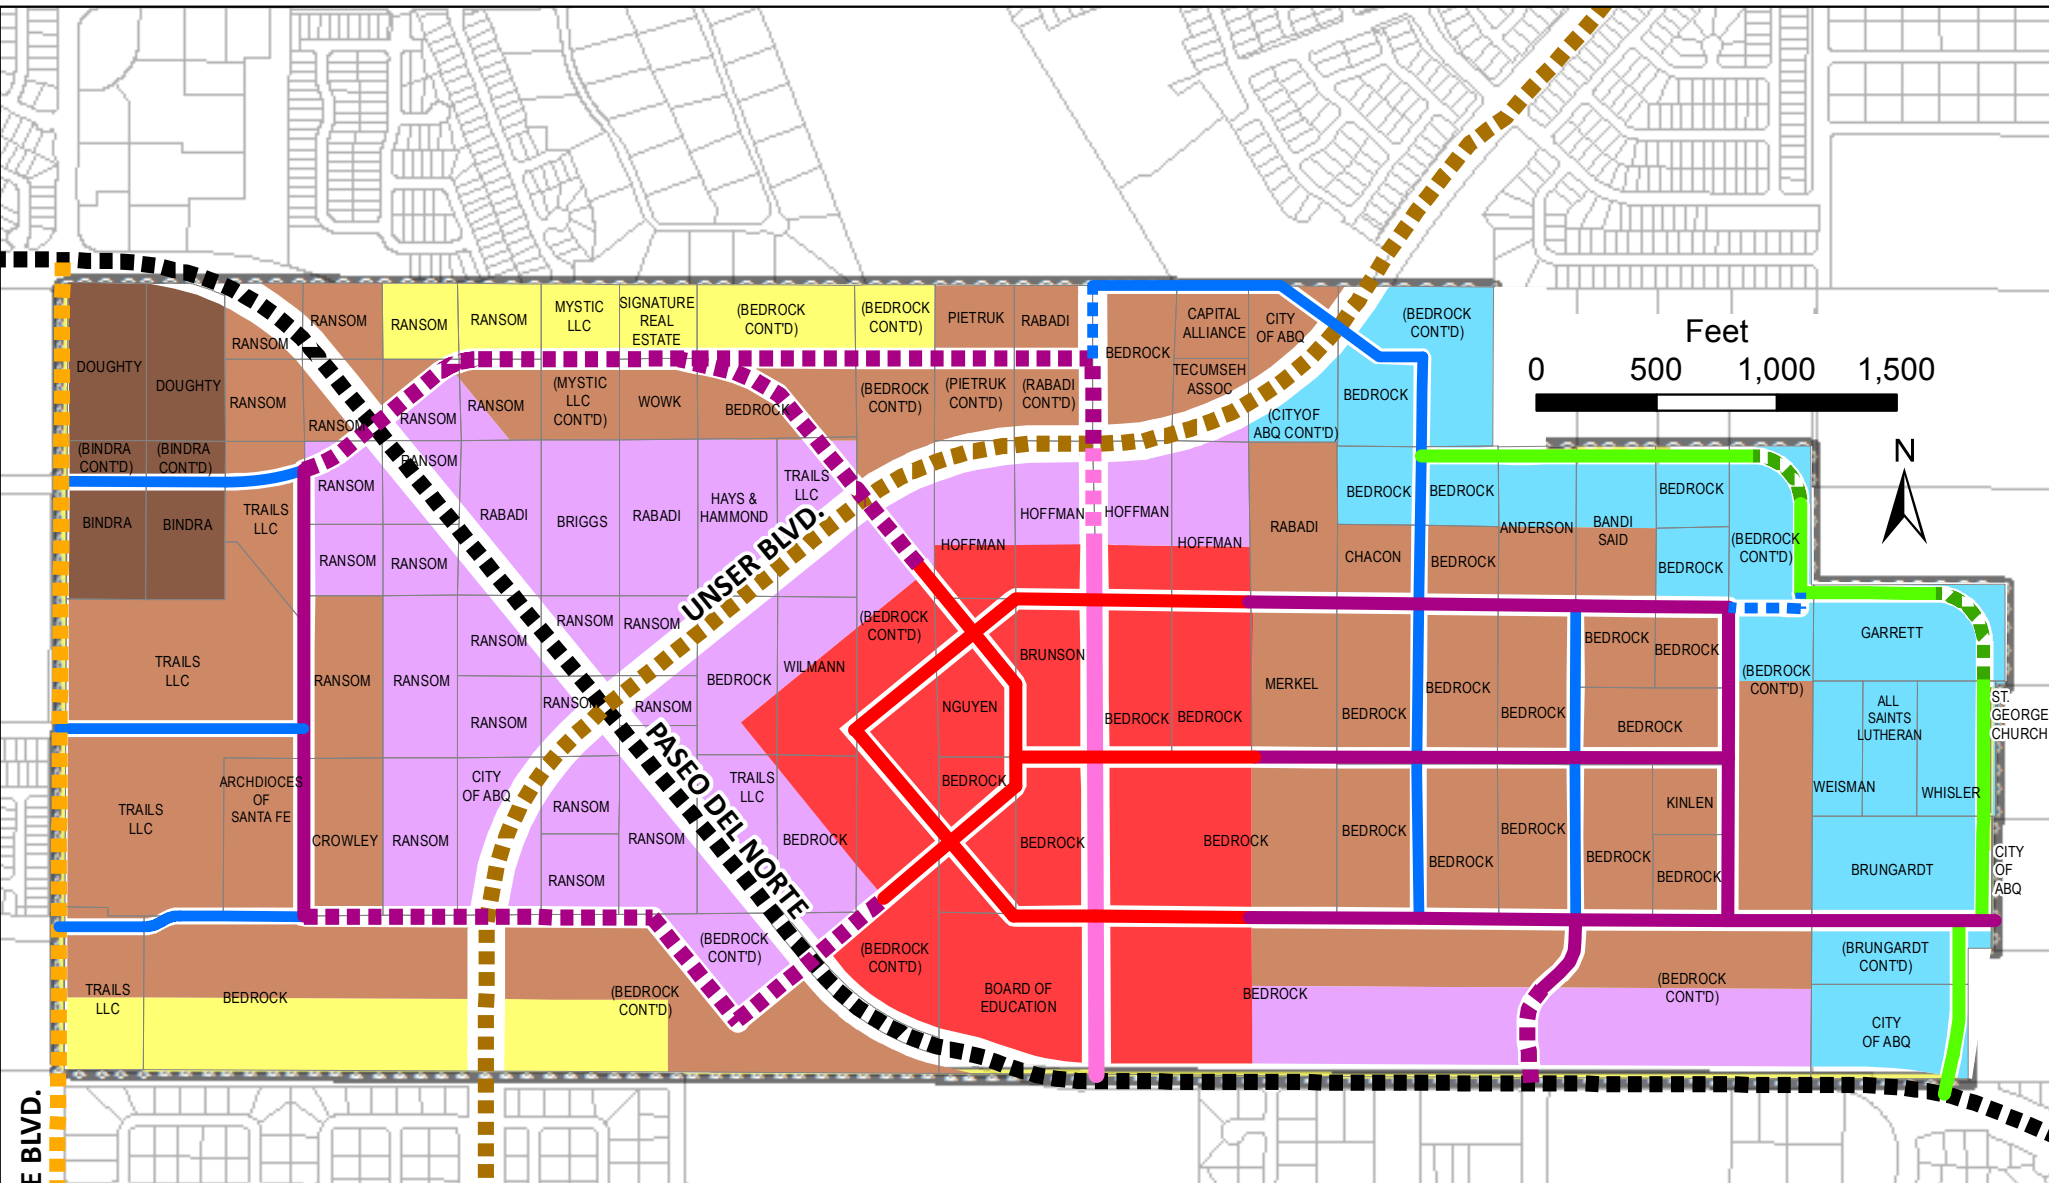

Path: N:\A GISFILE\PROJECTS\PerArMorris\THG-Nov11-VolcanoHeights\August_2013_Final\ZONING_ROADS_&_OWNER.mxd

Volcano Heights (VH) Zones

- Town Center (SU-2/VHTC)
- Regional Center (SU-2/VHRC)
- Village Center (SU-2/VHVC)
- Mixed-Use (SU-2/VHMX)
- Escarpment Transition (SU-2/VHET)
- Neighborhood Transition (SU-2/VHNT)

Legend

Street Types

- ST1 - TOWN CENTER STREET
- ST2 - CONNECTOR STREET
- ST3 - NEIGHBORHOOD STREET
- ST4.1 - PARK EDGE (ONE SIDE)
- ST4.2 - PARK EDGE (TWO SIDES)
- ST5 - TRANSIT BLVD.
- ST6 - UNSER BLVD.
- ST7 - PASEO DEL NORTE
- ST8 - UNIVERSE BLVD.

Street Designations

- 'A' Street
- 'B' Street

UNIVERSE BLVD.

UNSER BLVD.

PASEO DEL NORTE