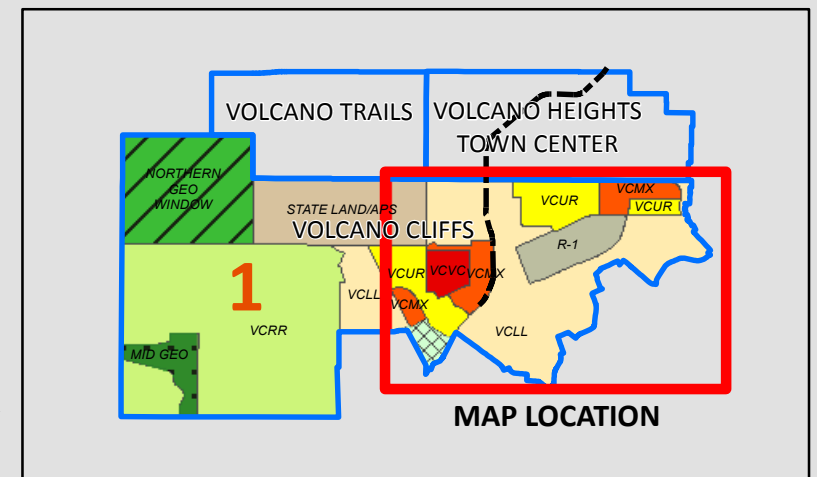

MAP 2

0 250 500 1,000 1,500 2,000 Feet

UNITBLOCK & LOT NUMBERS IN VOLCANO CLIFFS