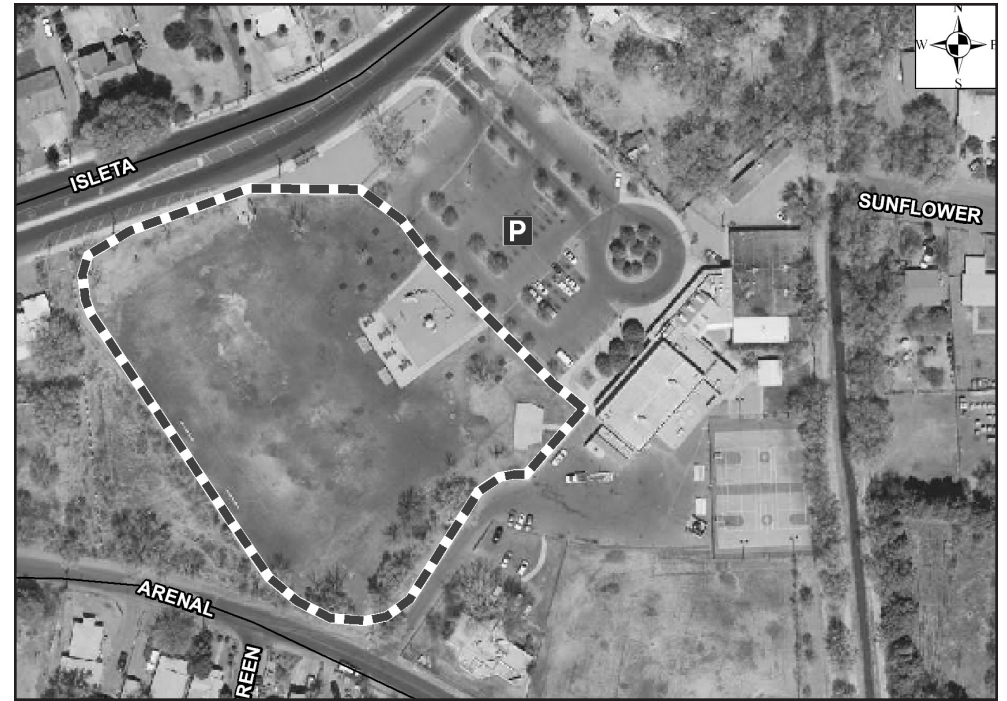

# Westside Community Complex

**Trail Distance:** .25 mile

**Difficulty:** Grade 2

**Steps:** 530

**Trail Surface:** 5 foot wide packed dirt

**Attractions:** sports fields

**NEARBY MAJOR  
CROSS STREETS:**  
Isleta & Arenal SW

**ABQ RIDE:**  
#53

**PUBLIC FACILITIES:**  
Community Center

**PARKING:**  
on site

--- Westside Community Complex

**ZIP CODE**  
**87105**