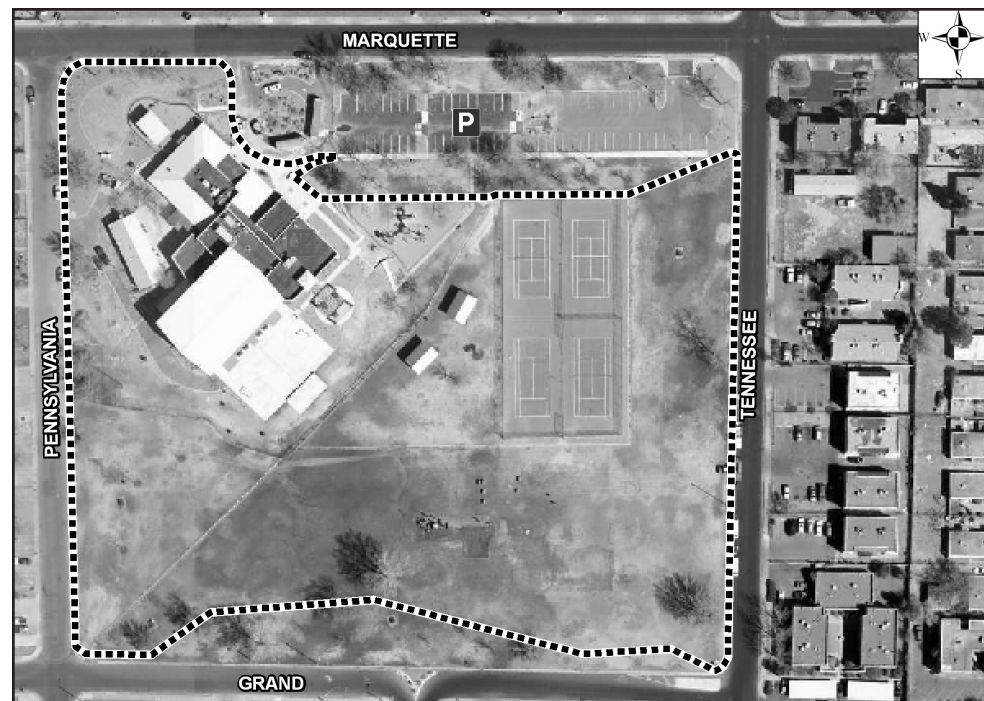

Mesa Verde Park

Start your walk at the handicap accessible parking lot. Wheelchair accessible ramps are also located at street corners near the park.

Trail Distance: .5 mile

Difficulty: Grade 1

Steps: 1050

Trail Surface: 4 foot wide concrete sidewalk

Attractions: basketball and tennis courts, playground, picnic tables, benches, lots of daytime activity

NEARBY MAJOR CROSS STREETS:

Pennsylvania
& Marquette NE

ABQ RIDE:
#11

PUBLIC FACILITIES:
Community Center

PARKING:
Community Center

ZIP CODE
Mesa Verde Park 87108