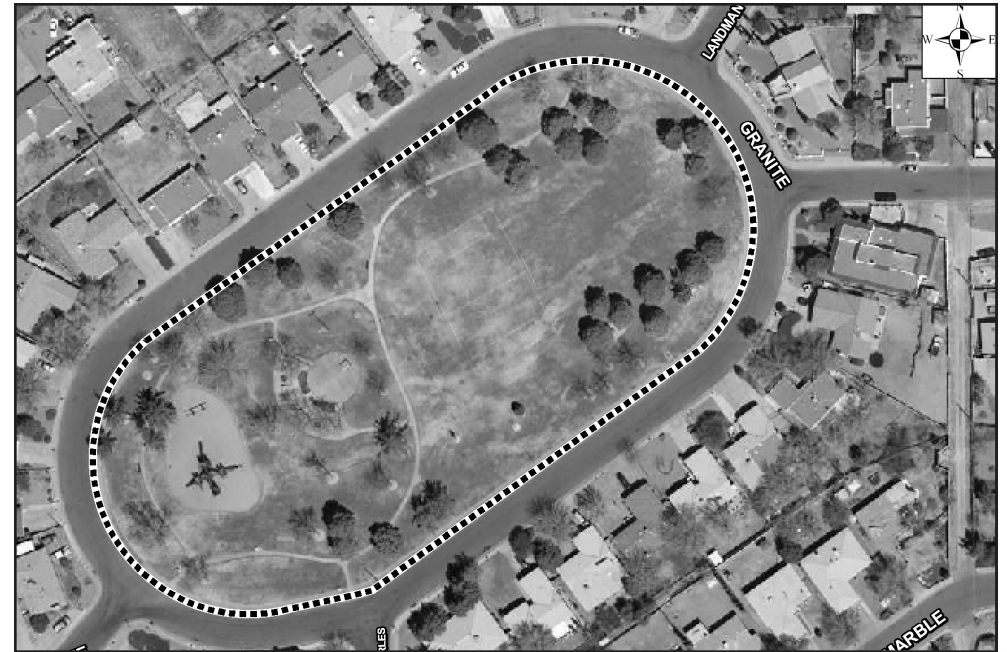

Bianchetti Park

Trail Distance: .3 mile

Difficulty: Grade 1

Steps: 635

Trail Surface: 4-foot wide sidewalk with 4 foot packed gravel

Attractions: playground, athletic fields, basketball court, benches

NEARBY MAJOR CROSS STREETS:

Lomas & Chelwood Park NE

ABQ RIDE:

#11

PUBLIC FACILITIES:

Police station at Lomas & Chelwood

PARKING:

on street