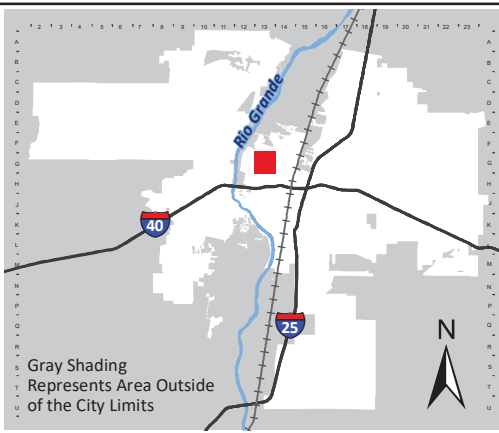

For more details about the Integrated Development Ordinance visit: <http://www.caba.gov/planning/codes-policies-regulations/integrated-development-ordinance>

IDO Zone Atlas May 2018

IDO Zoning information as of May 17, 2018
The Zone Districts and Overlay Zones are established by the Integrated Development Ordinance (IDO).

Zone Atlas Page: G-13-Z

- Easement
- Escarpment
- Petroglyph National Monument
- Areas Outside of City Limits
- Airport Protection Overlay (APO) Zone
- Character Protection Overlay (CPO) Zone
- Historic Protection Overlay (HPO) Zone
- View Protection Overlay (VPO) Zone