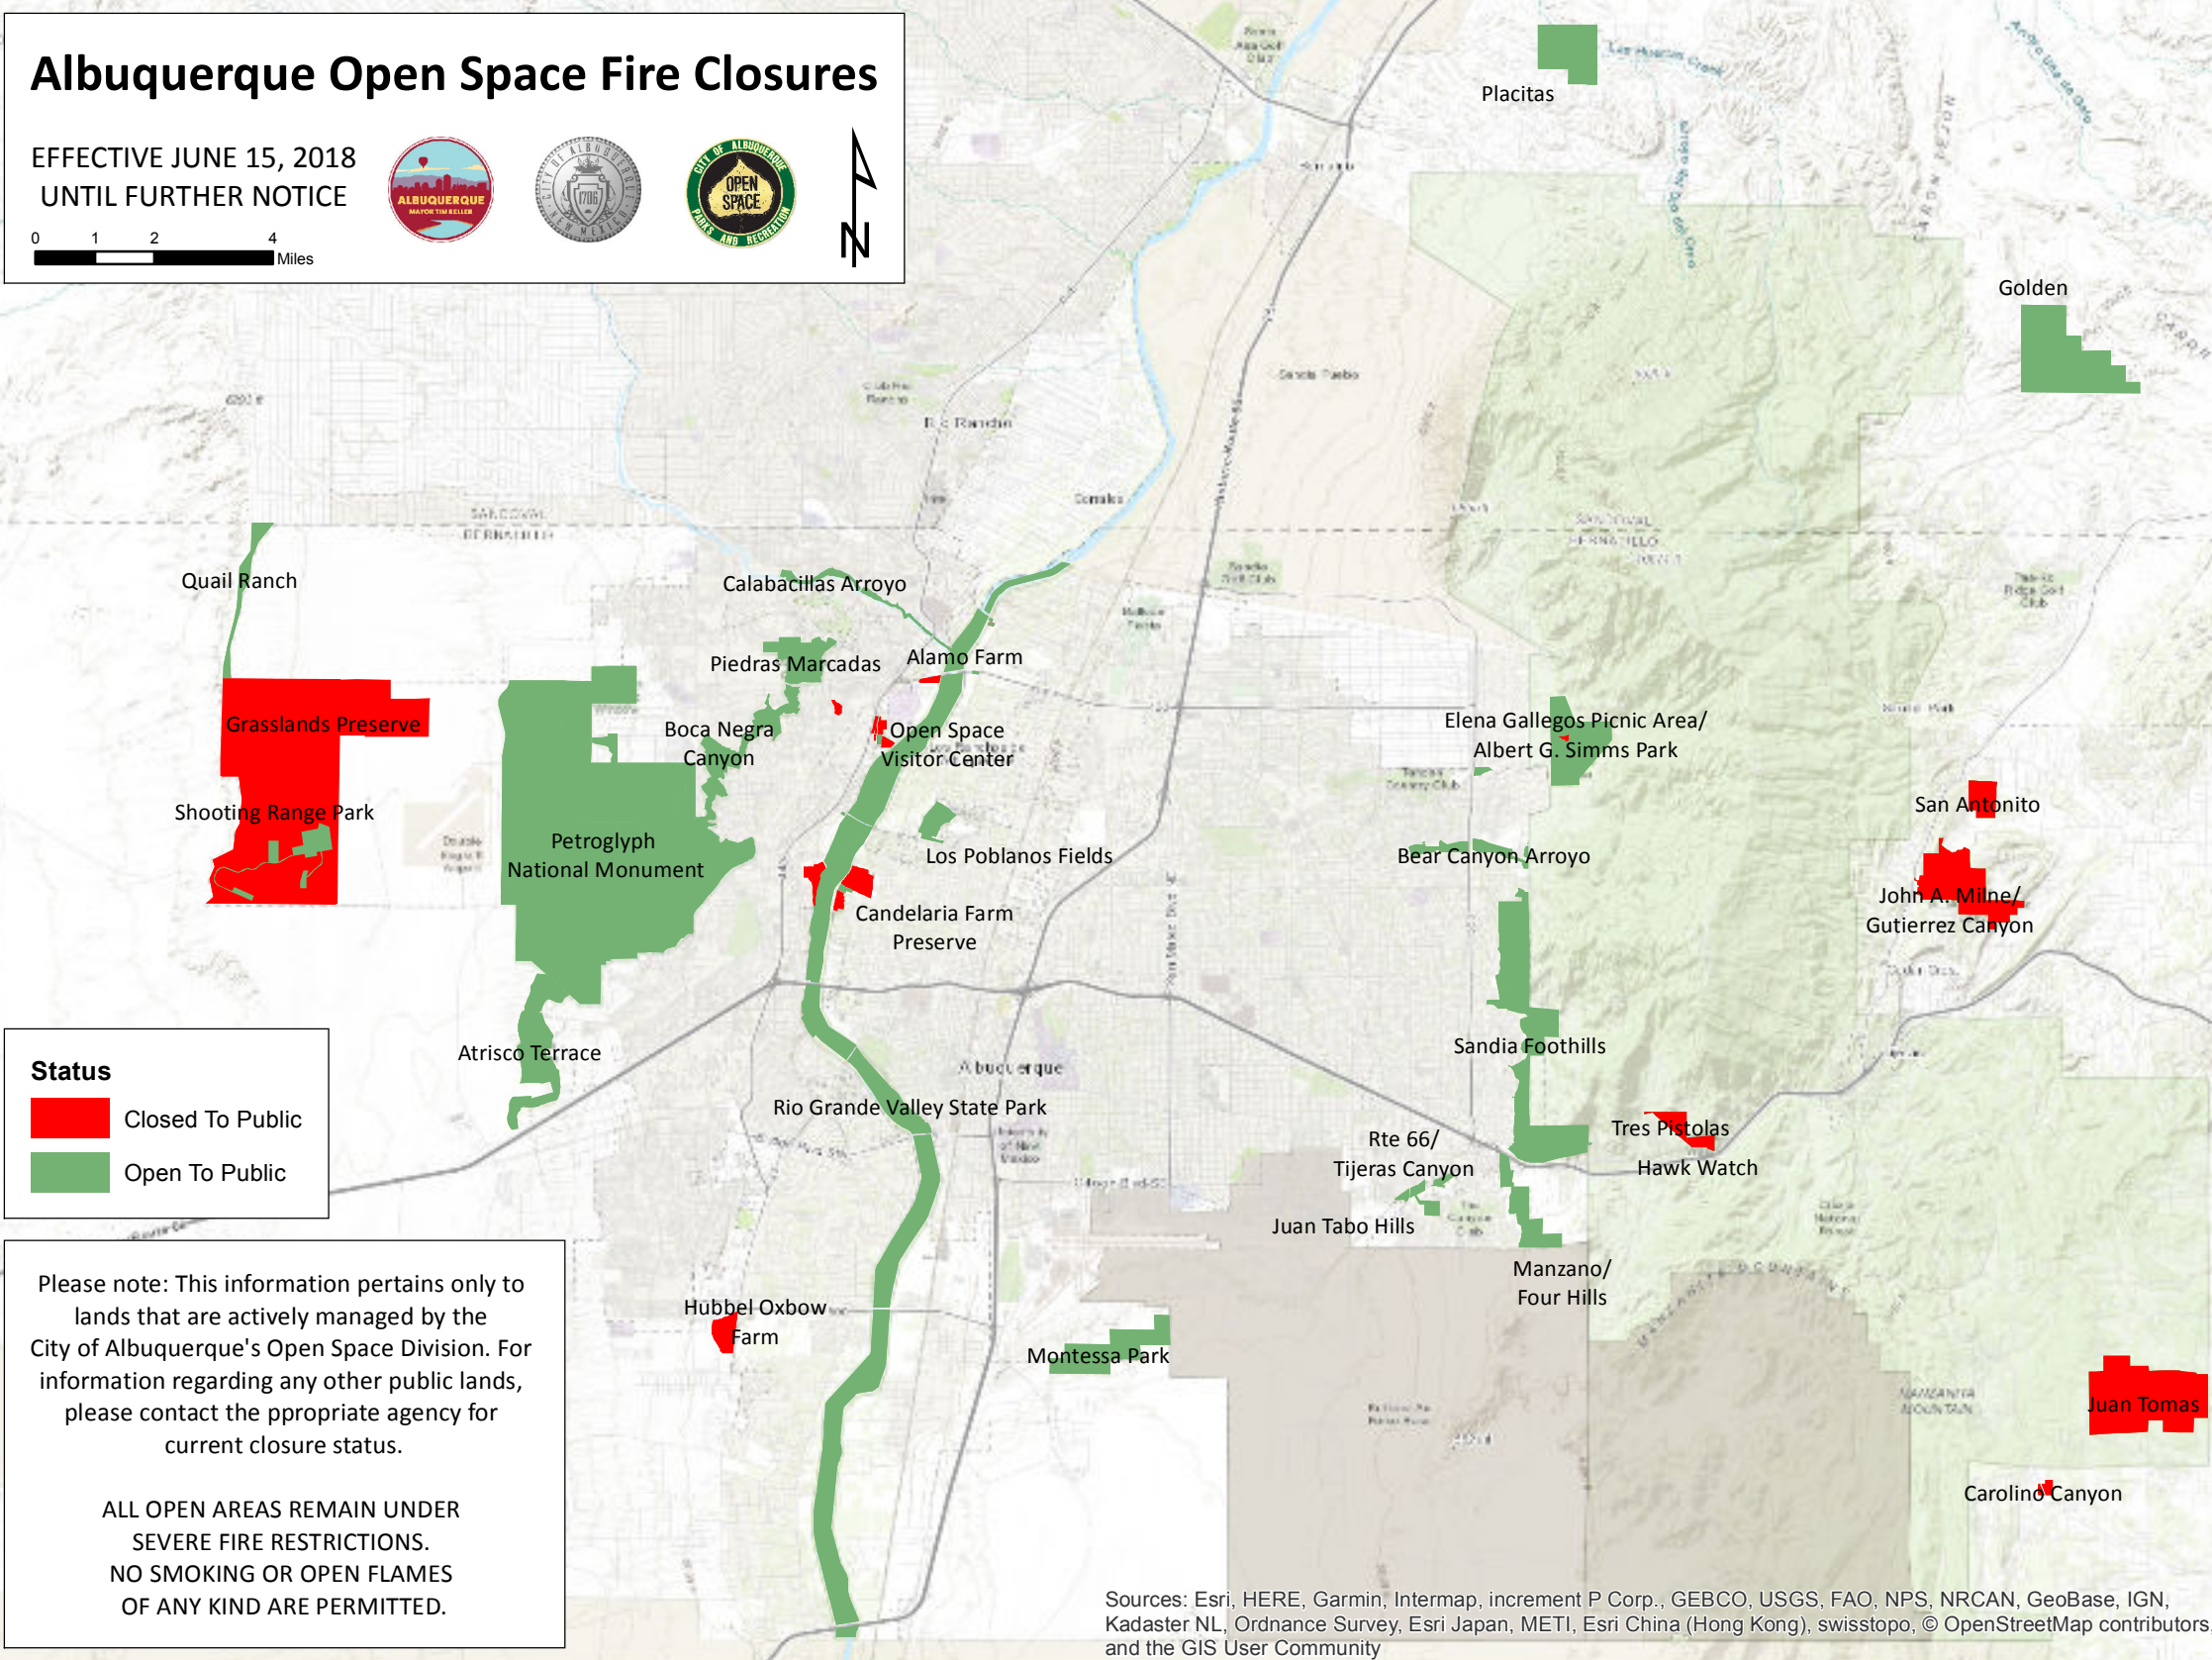

Albuquerque Open Space Fire Closures

EFFECTIVE JUNE 15, 2018
UNTIL FURTHER NOTICE

0 1 2 4 Miles

Status

- Closed To Public
- Open To Public

Please note: This information pertains only to lands that are actively managed by the City of Albuquerque's Open Space Division. For information regarding any other public lands, please contact the appropriate agency for current closure status.

ALL OPEN AREAS REMAIN UNDER SEVERE FIRE RESTRICTIONS. NO SMOKING OR OPEN FLAMES OF ANY KIND ARE PERMITTED.