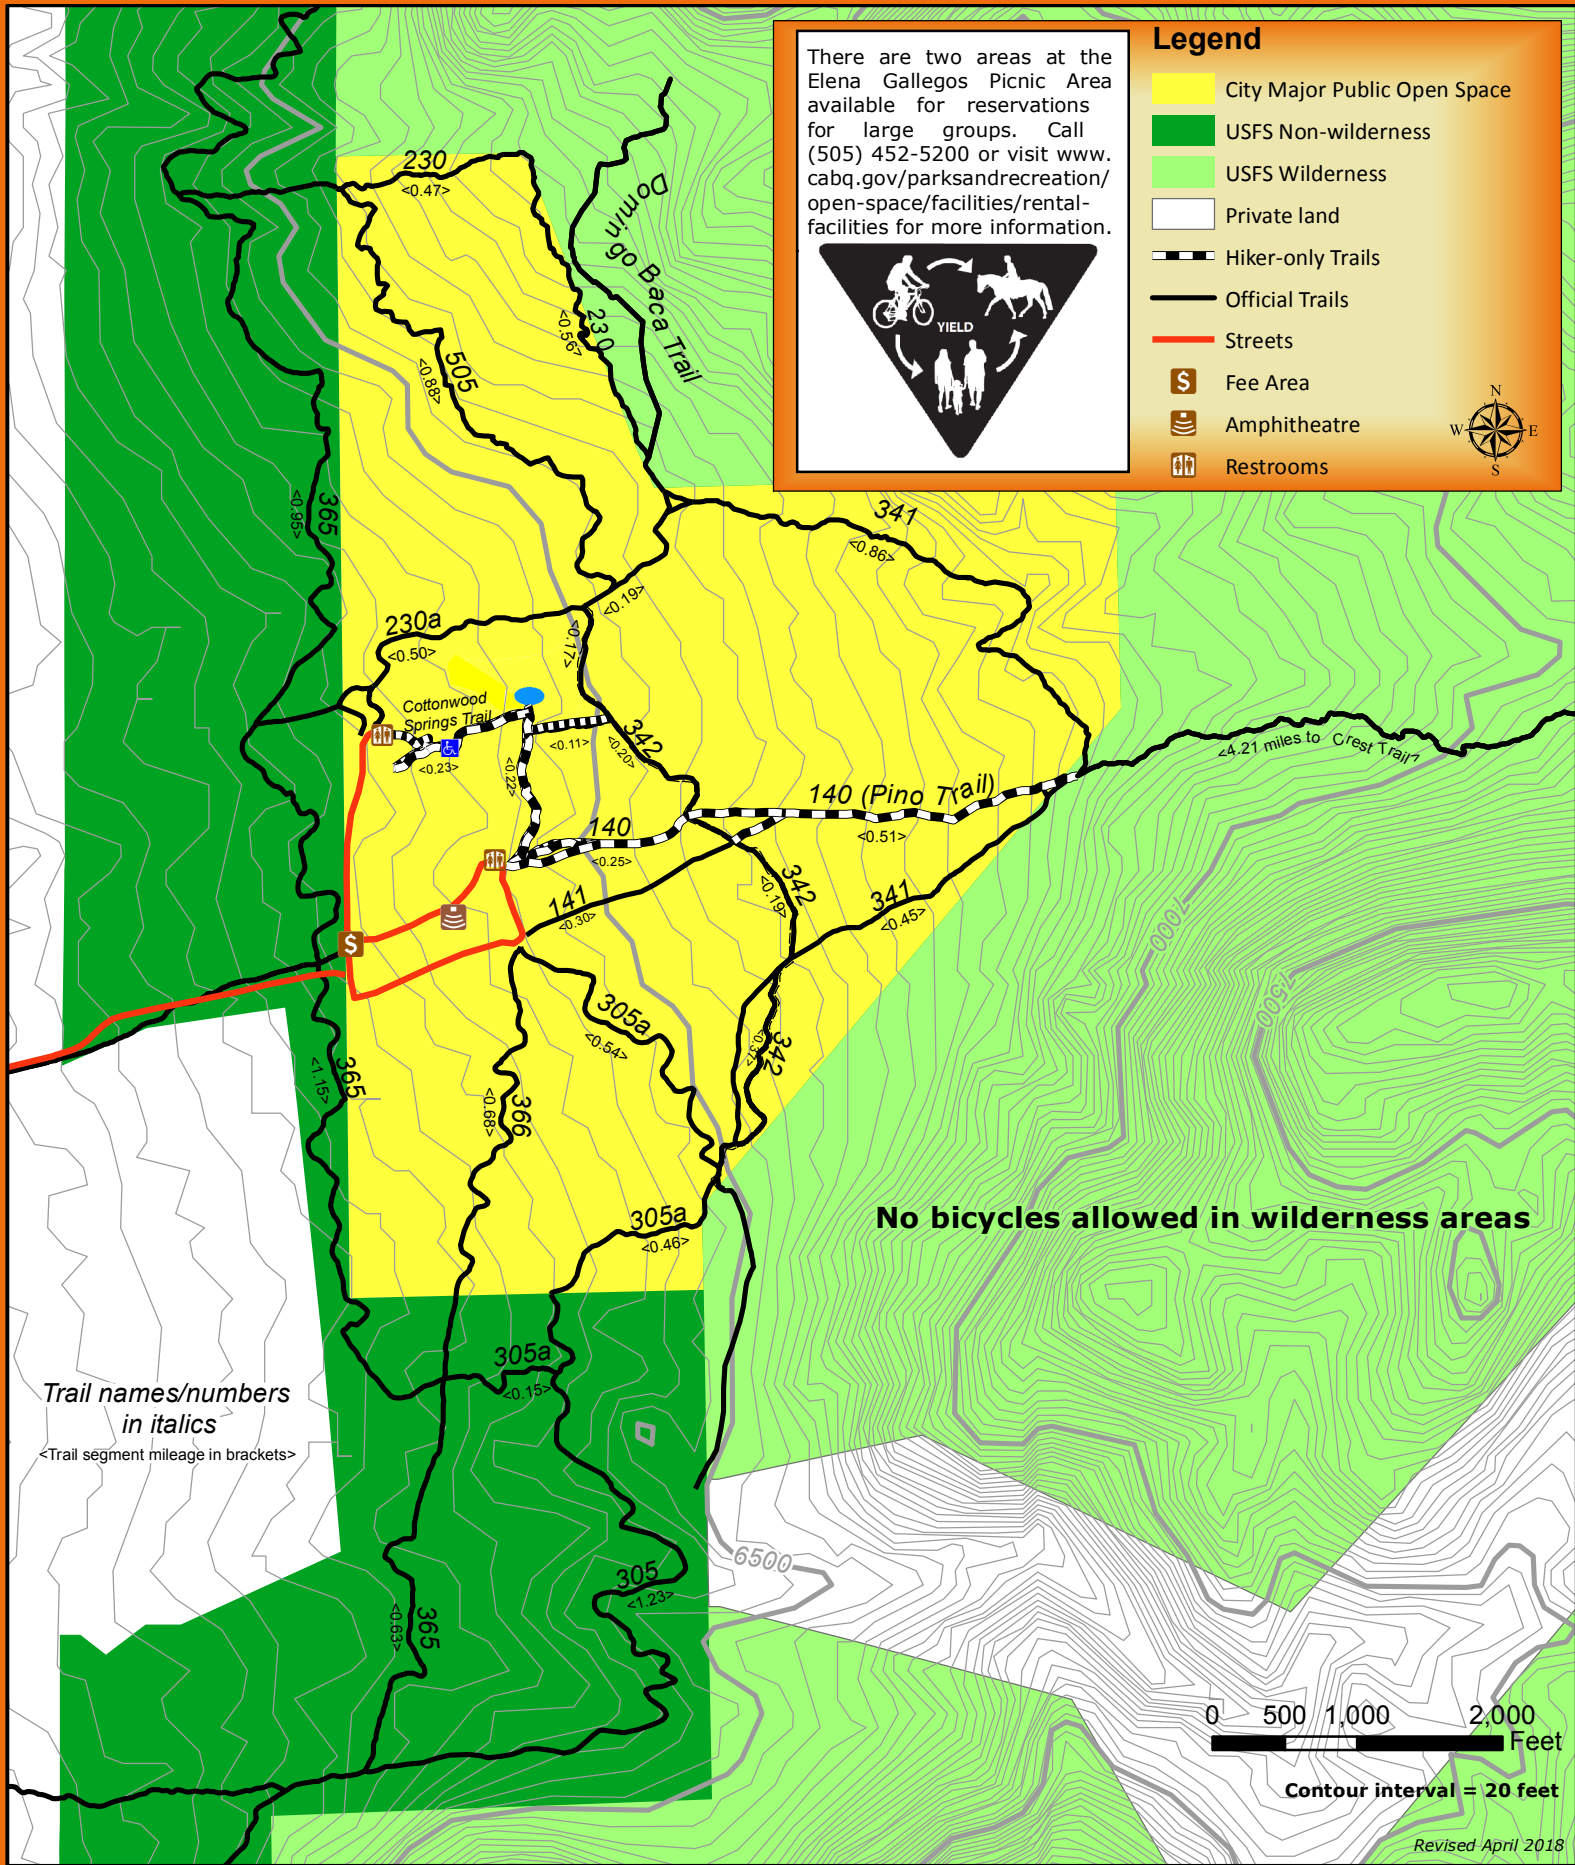

Albuquerque Open Space Foothills Trail Map - Elena Gallegos

There are two areas at the Elena Gallegos Picnic Area available for reservations for large groups. Call (505) 452-5200 or visit www.cabq.gov/parksandrecreation/open-space/facilities/rental-facilities for more information.

Legend

- City Major Public Open Space
- USFS Non-wilderness
- USFS Wilderness
- Private land
- Hiker-only Trails
- Official Trails
- Streets
- \$ Fee Area
- ⊞ Amphitheatre
- ♿ Restrooms

Trail names/numbers
in italics
<Trail segment mileage in brackets>

No bicycles allowed in wilderness areas

0 500 1,000 2,000
Feet

Contour interval = 20 feet

Revised April 2018