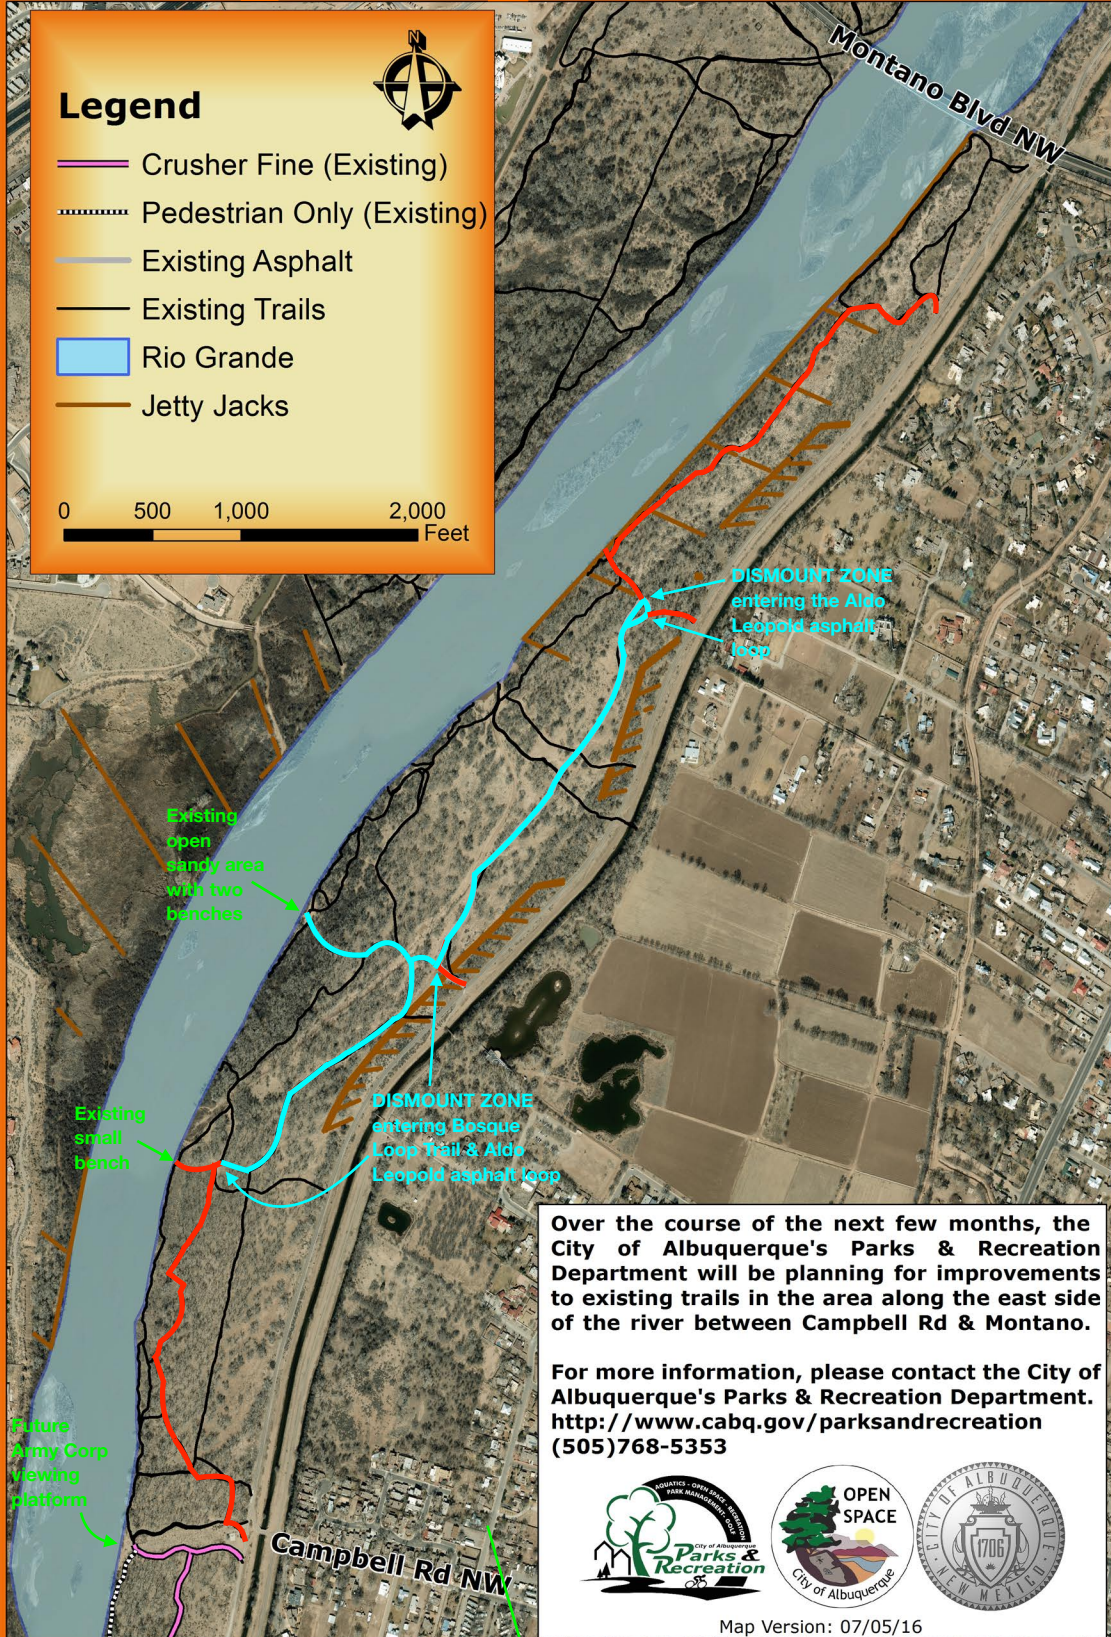

Campbell to Montano

Alternative 4 - Composite

Over the course of the next few months, the City of Albuquerque's Parks & Recreation Department will be planning for improvements to existing trails in the area along the east side of the river between Campbell Rd & Montano.