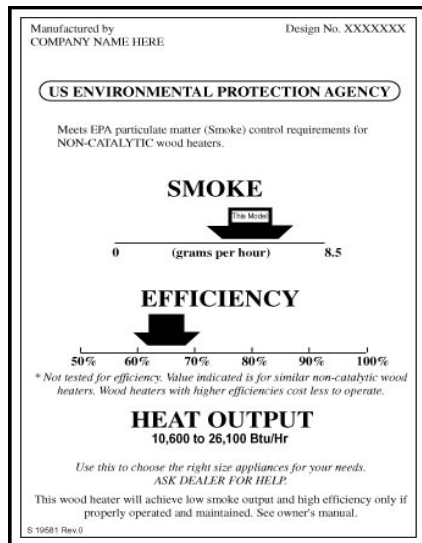

List of EPA Certified Wood Stoves July 8, 2011

EPA Wood Heater Program

Enclosed is the list of wood stoves certified by the United States Environmental Protection Agency (EPA). An EPA certified wood stove or wood heating appliance has been independently tested by an accredited laboratory to meet a particulate emissions limit of 7.5* grams per hour for noncatalytic wood stoves and 4.1* grams per hour for catalytic wood stoves. All wood heating appliances subject to the New Source Performance Standard for New Residential Wood Heaters under the Clean Air Act offered for sale in the United States are required to meet these emission limits. An EPA certified wood stove can be identified by a temporary paper label attached to the front of the wood stove and a permanent metal label affixed to the back or side of the wood stove (See examples below). Please contact John DuPree at 202-564-5950 should you have questions regarding a particular model line or manufacturer.

* **Temporary Wood Stove Label**

Permanent Wood Stove Label

Wood stoves offered for sale in the state of Washington must meet a particulate emissions limit of 4.5 grams per hour for non catalytic wood stoves and 2.5 grams per hour for catalytic wood stoves.