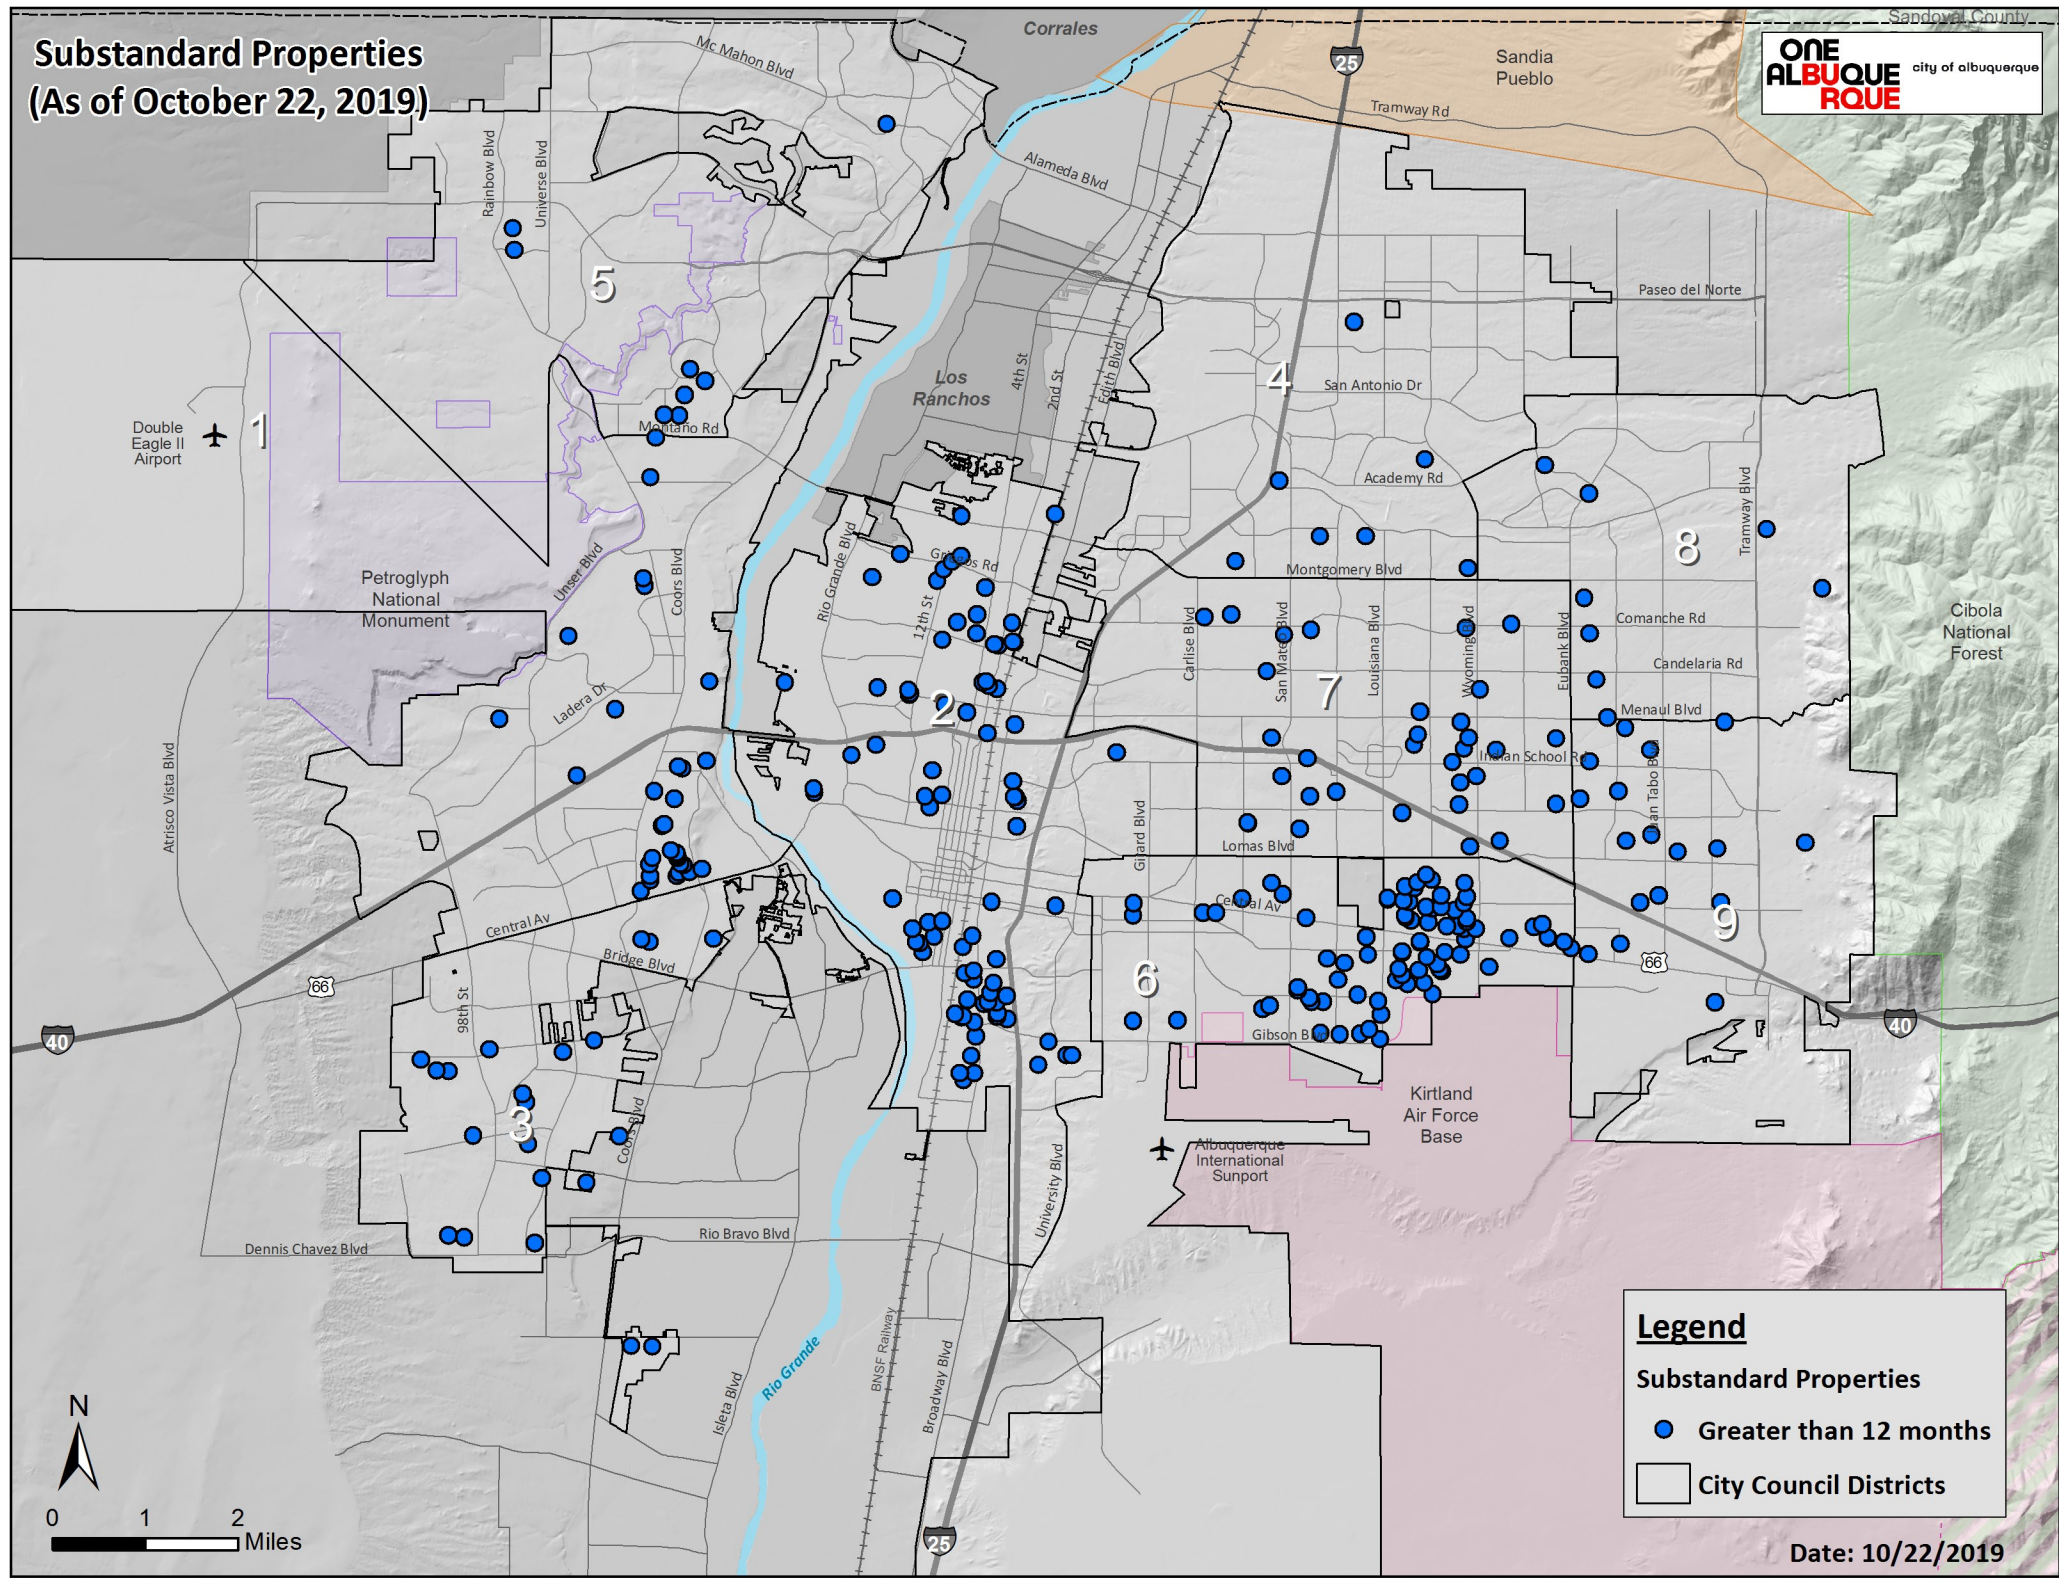

Substandard Properties (As of October 22, 2019)

Legend

- Greater than 12 months
- City Council Districts

Date: 10/22/2019