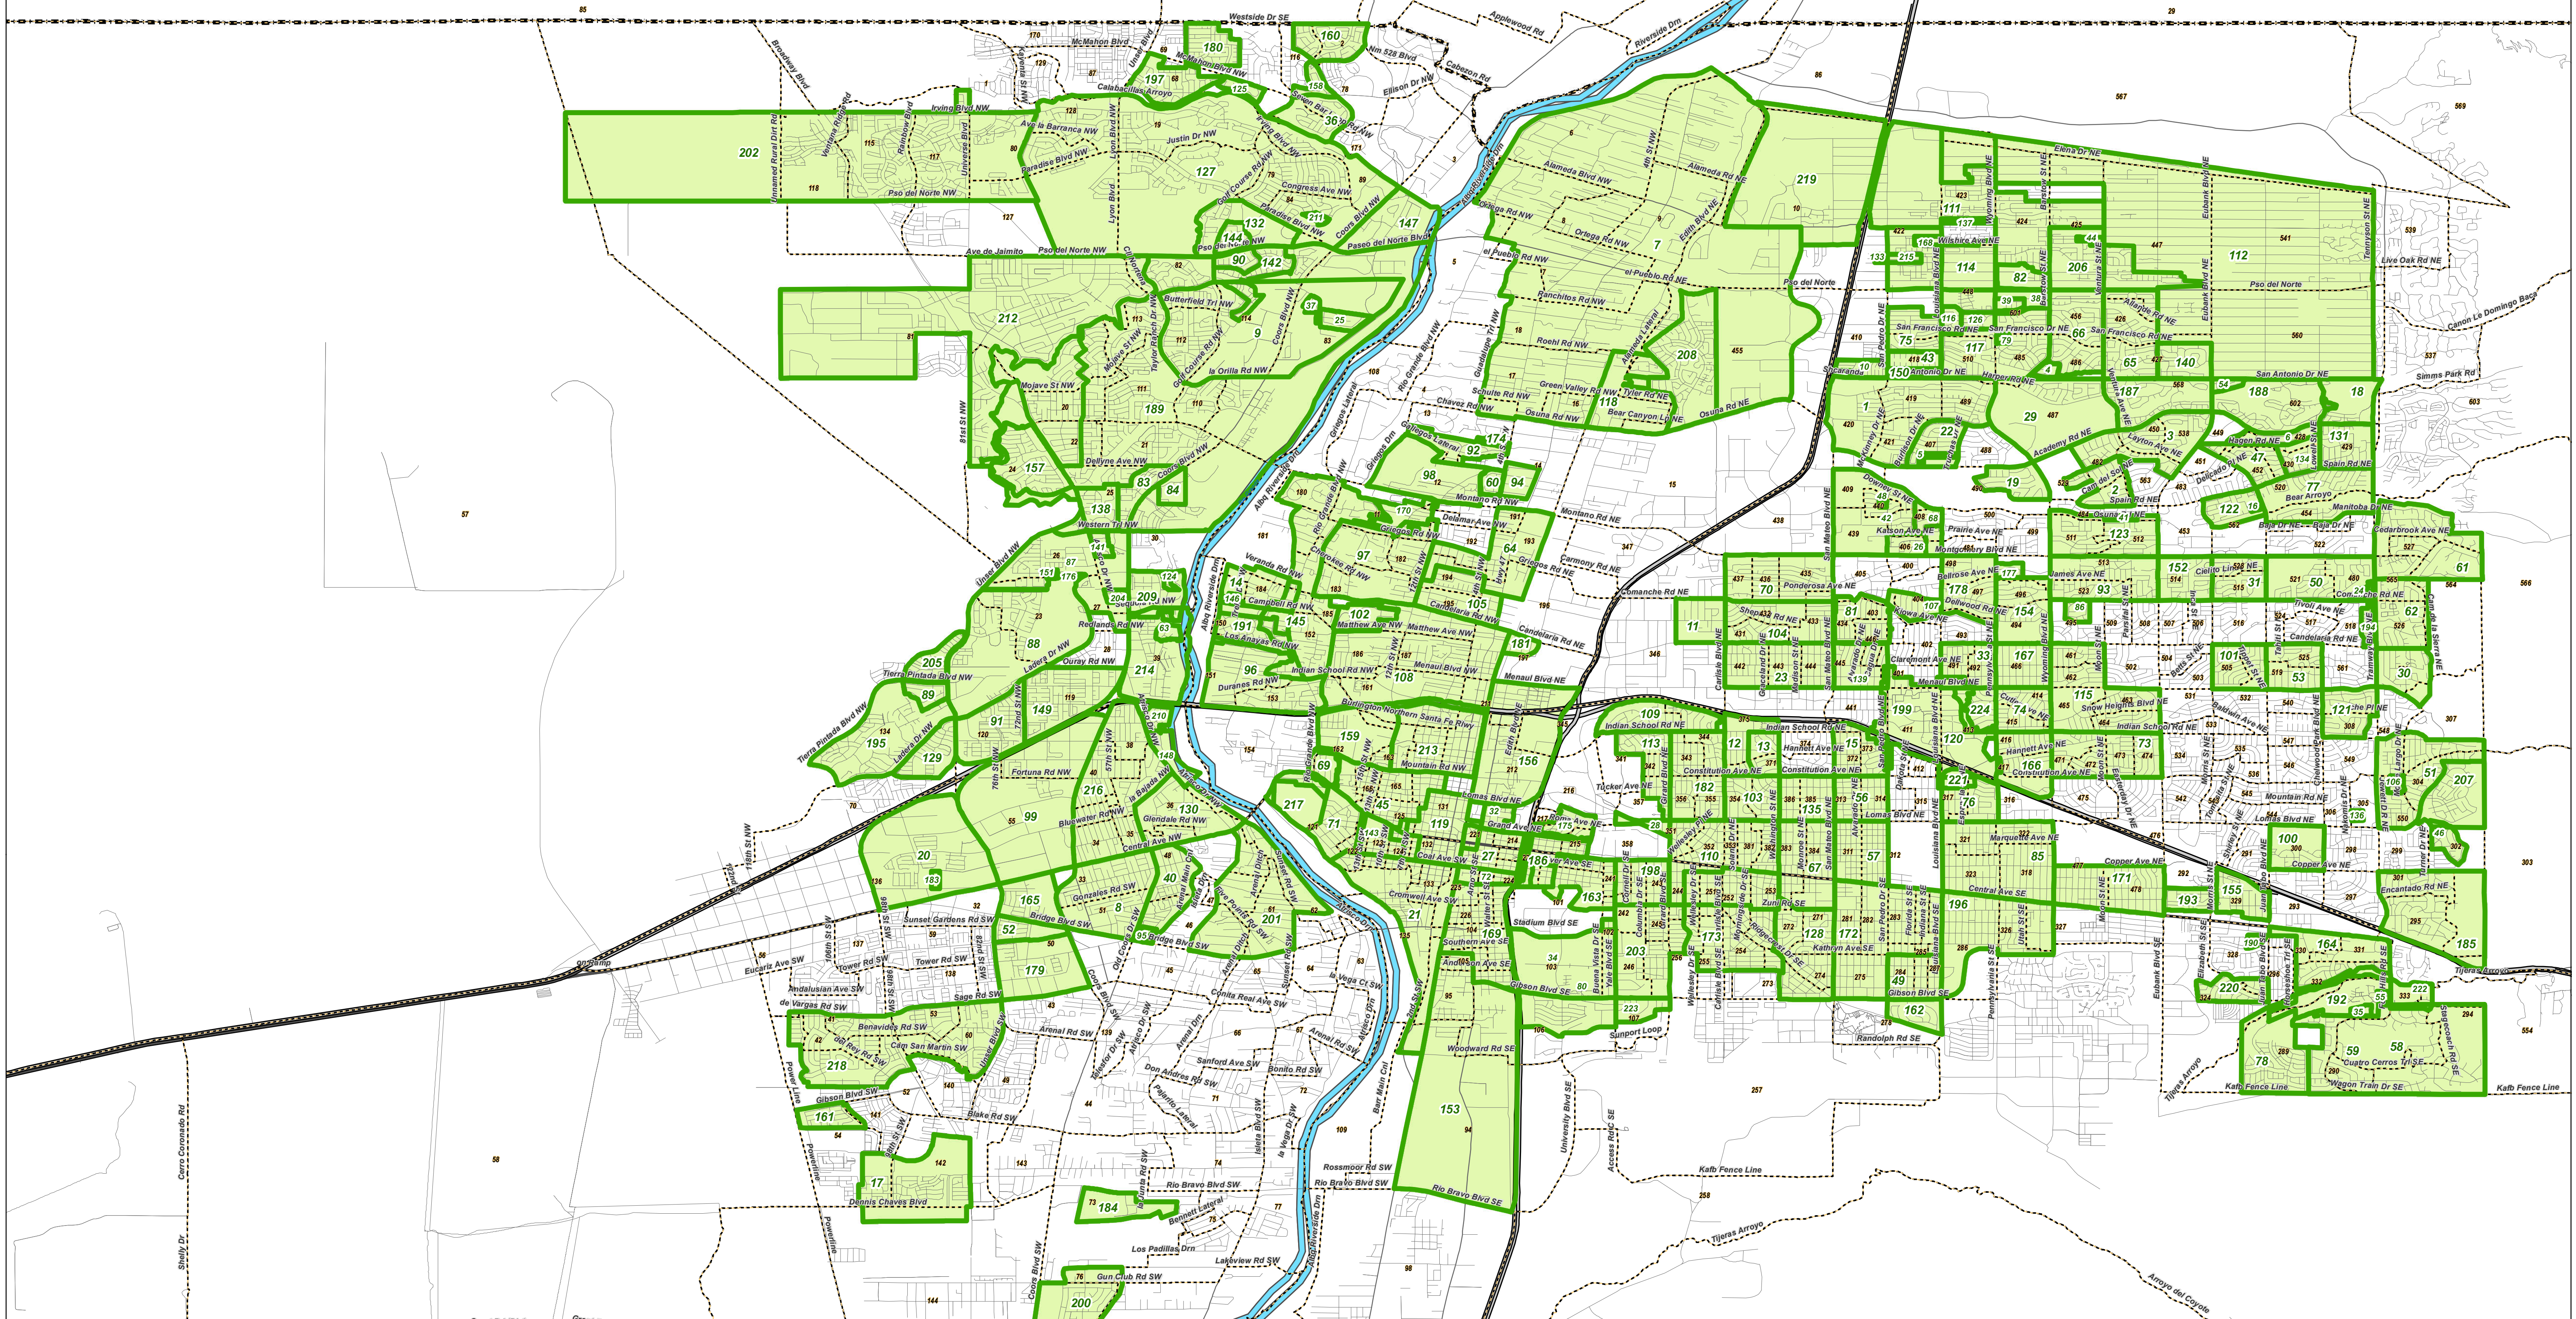

LEGEND Created: August 16, 2011

Precinct	Interstate
Counties	US Highway
Associations	State Highway
Rivers	Major Roads

0 1 2 3 4 5 6 Miles

W N E S

Research & Polling, Inc. distributes this map assuming no liability for any errors, omissions, or inaccuracies in the information provided regardless of the cause in reliance upon any maps.