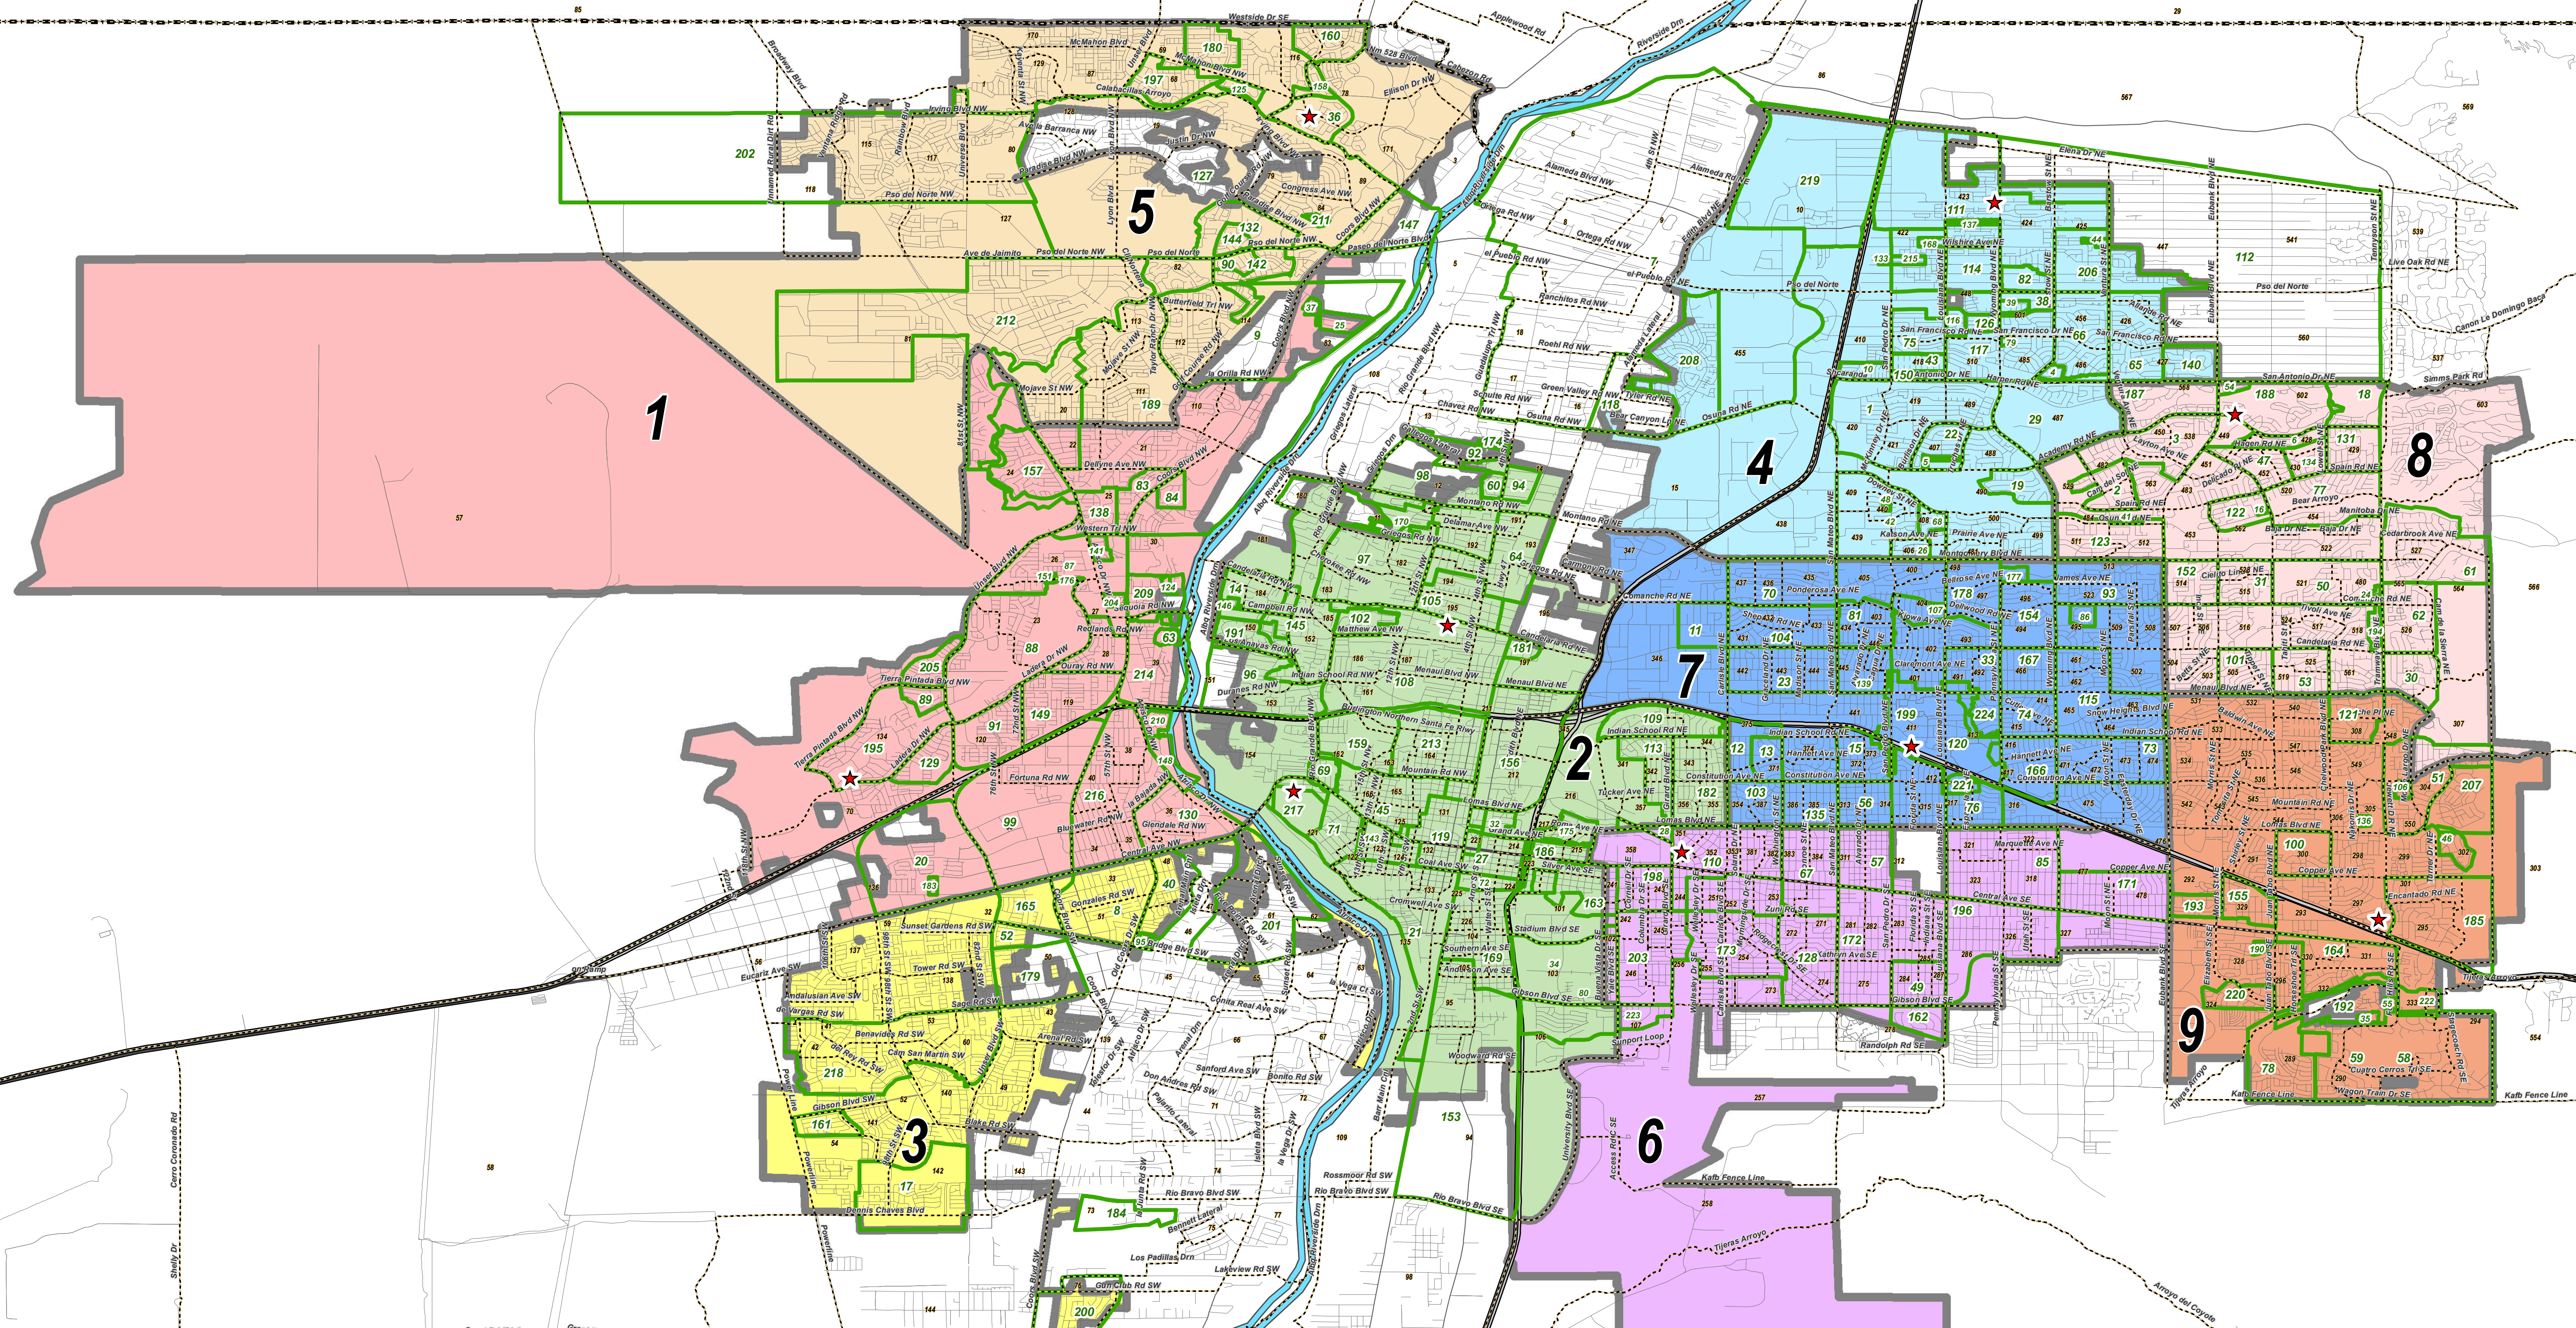

Albuquerque City Council

Plan L

Neighborhood Associations

LEGEND Created: August 23, 2011

- ★ Councilors
- ⊕ Associations
- ≡ Interstate
- ⊠ Precinct
- ⊠ Rivers
- ≡ US Highway
- ⊠ Counties
- ≡ State Highway
- ≡ Major Roads

0 1 2 3 4 5 6 Miles