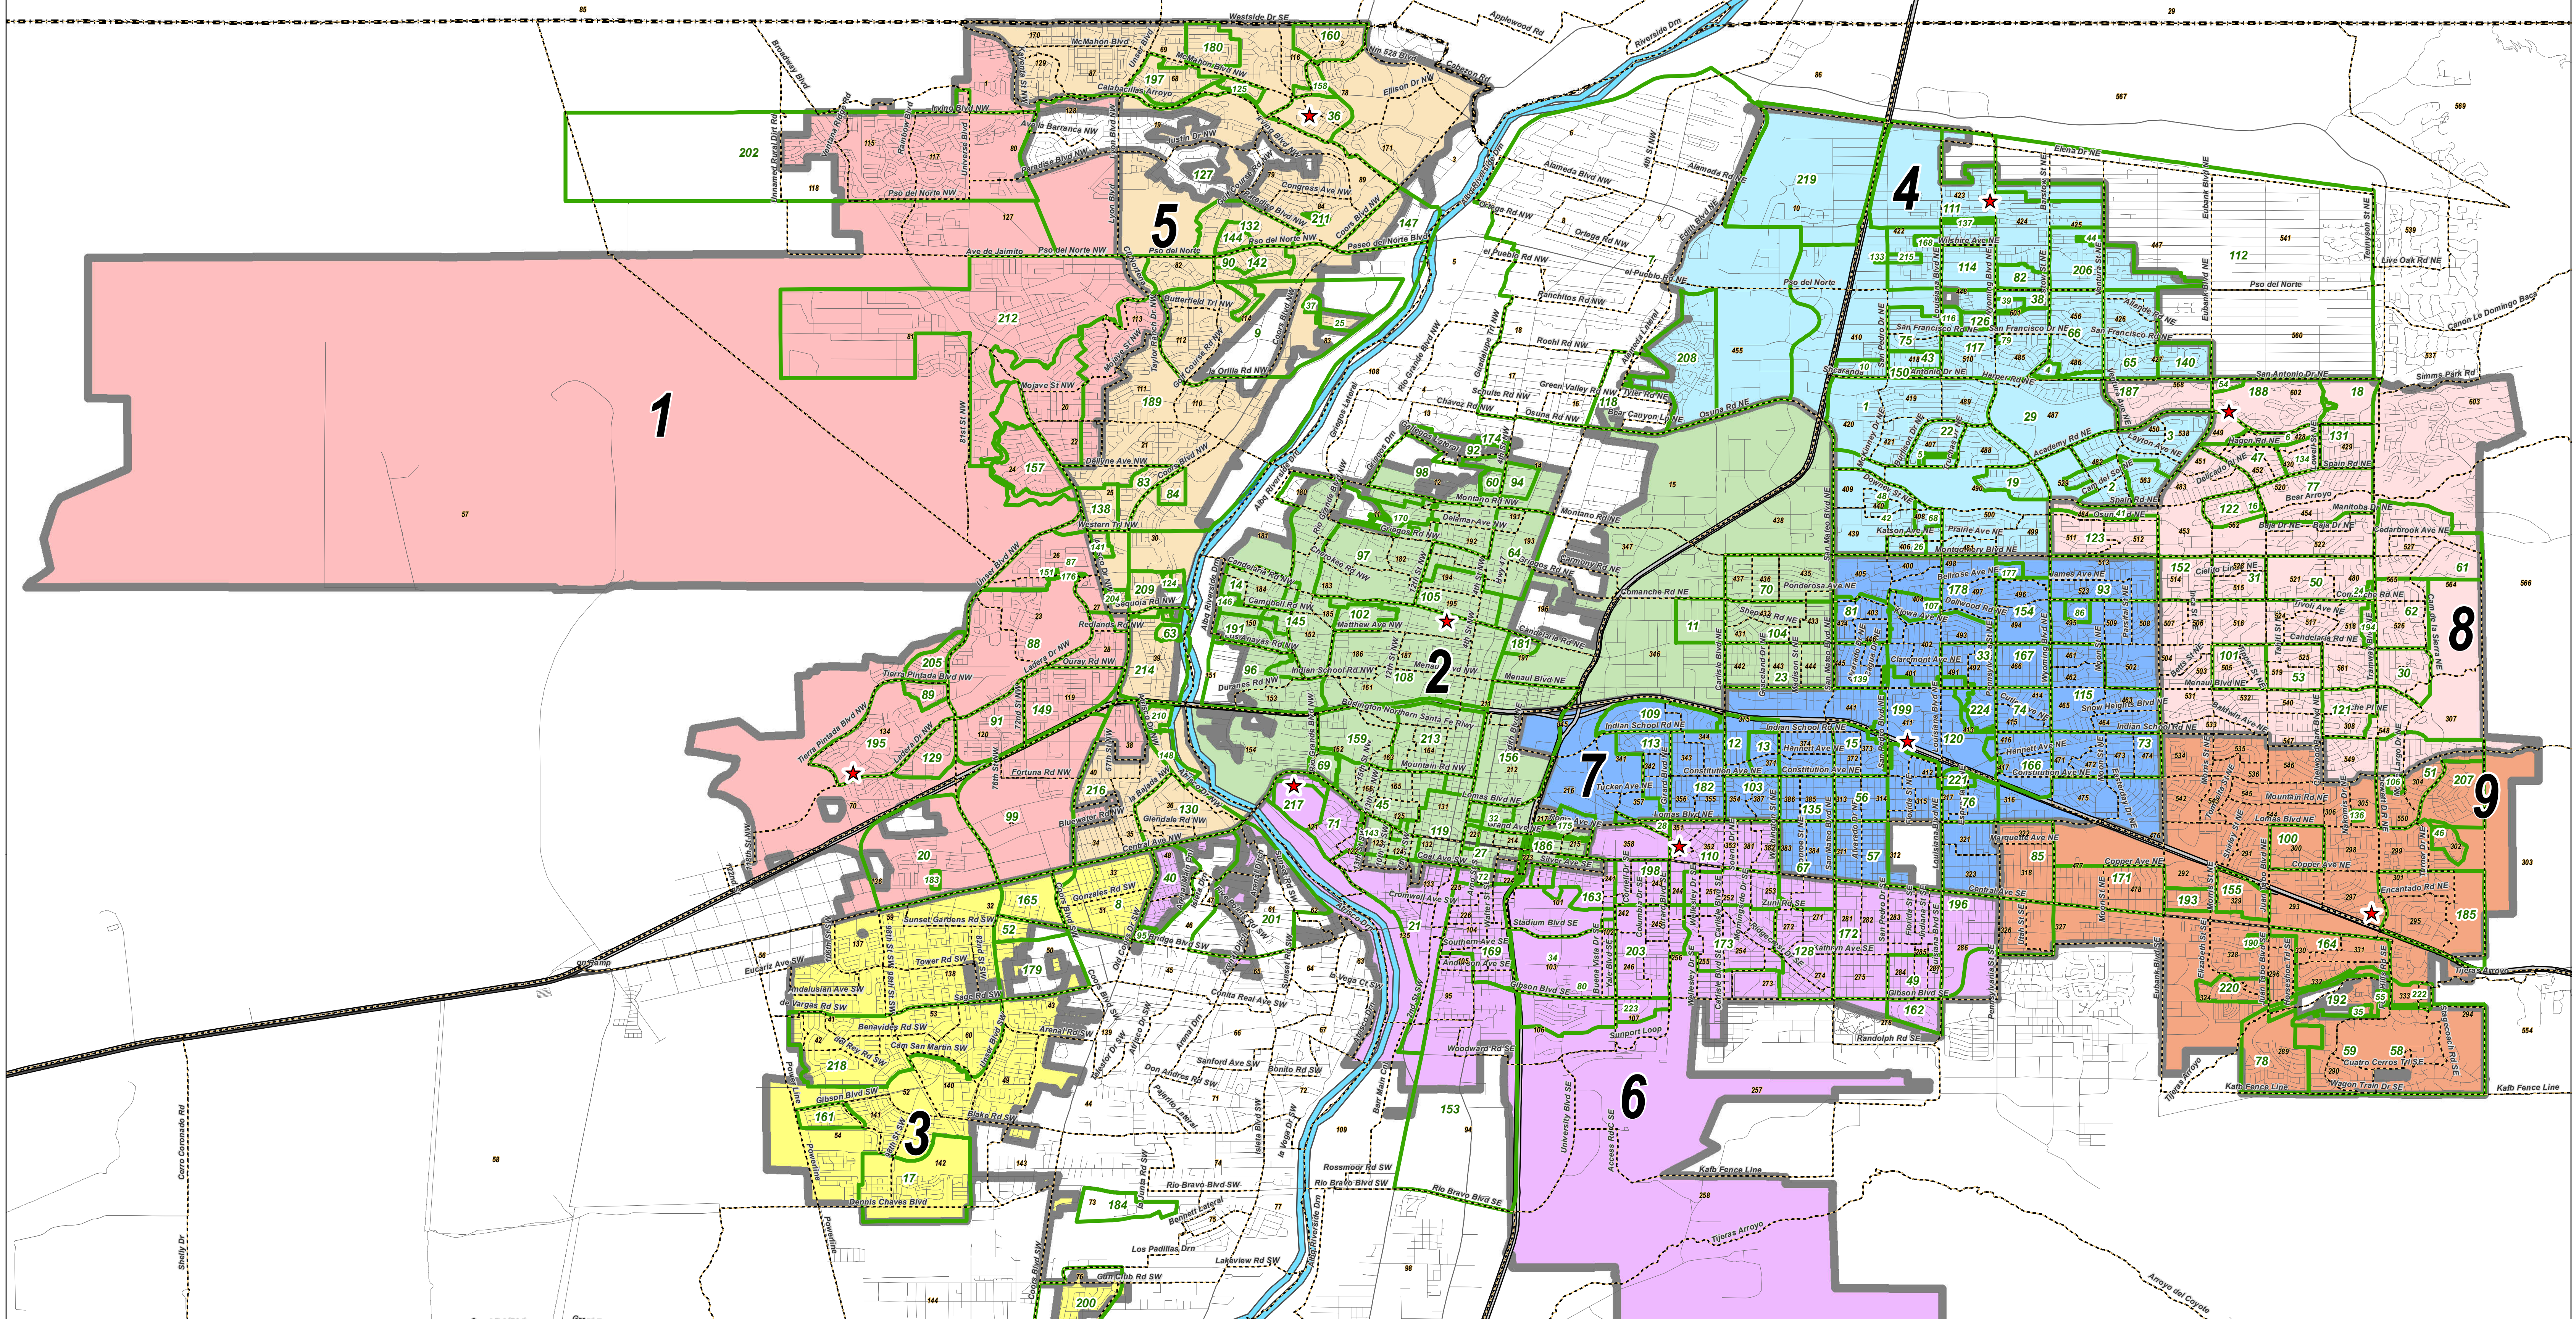

LEGEND Created: August 16, 2011

- ★ Councilors
- ⊕ Associations
- ⚡ Interstate
- ⊠ Precinct
- 🌊 Rivers
- ⚡ US Highway
- ⊠ Counties
- ⚡ State Highway
- ⚡ Major Roads

0 1 2 3 4 5 6 Miles

W N E S

Research & Polling, Inc. distributes this map assuming no liability for any errors, omissions, or inaccuracies in the information provided regardless of the cause in reliance upon any maps.