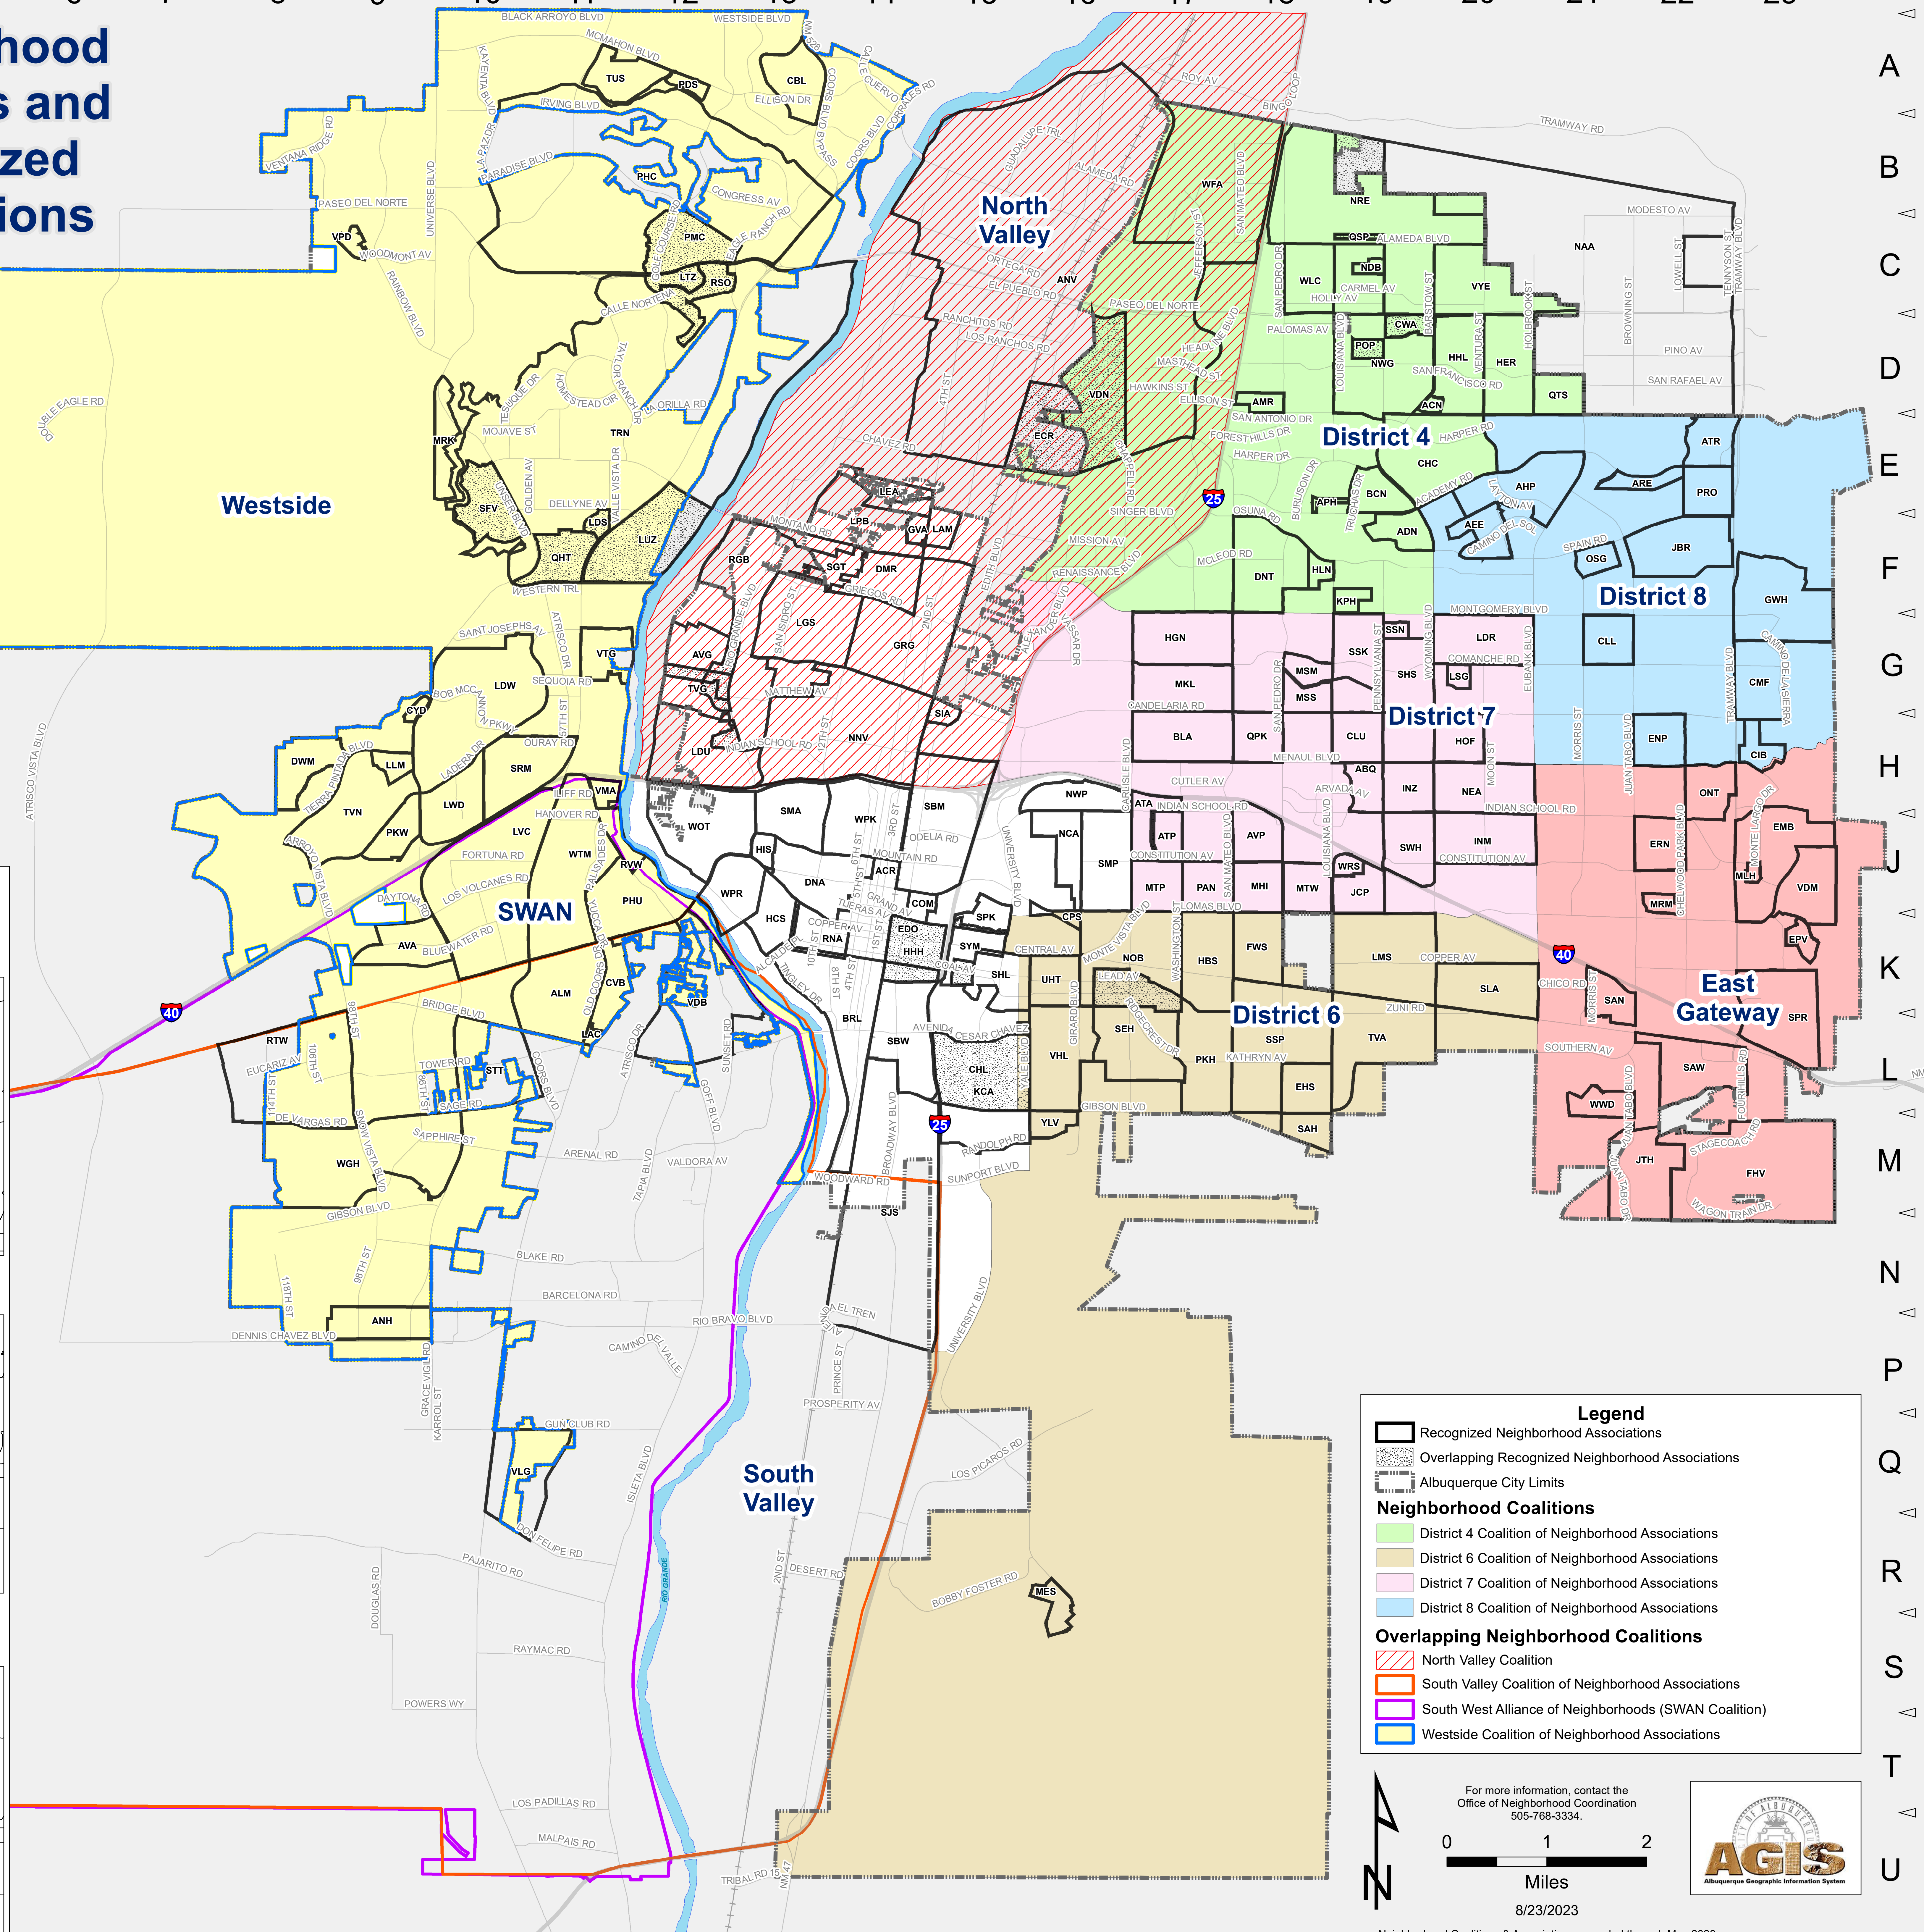

Details of Overlapping Coalitions

Westside Coalition of Neighborhoods

South Valley Coalition of Neighborhoods

South West Alliance of Neighborhoods (SWAN Coalition)

Legend

- Recognized Neighborhood Associations
- Overlapping Recognized Neighborhood Associations
- Albuquerque City Limits
- Neighborhood Coalitions**
 - District 4 Coalition of Neighborhood Associations
 - District 6 Coalition of Neighborhood Associations
 - District 7 Coalition of Neighborhood Associations
 - District 8 Coalition of Neighborhood Associations
- Overlapping Neighborhood Coalitions**
 - North Valley Coalition
 - South Valley Coalition of Neighborhood Associations
 - South West Alliance of Neighborhoods (SWAN Coalition)
 - Westside Coalition of Neighborhood Associations