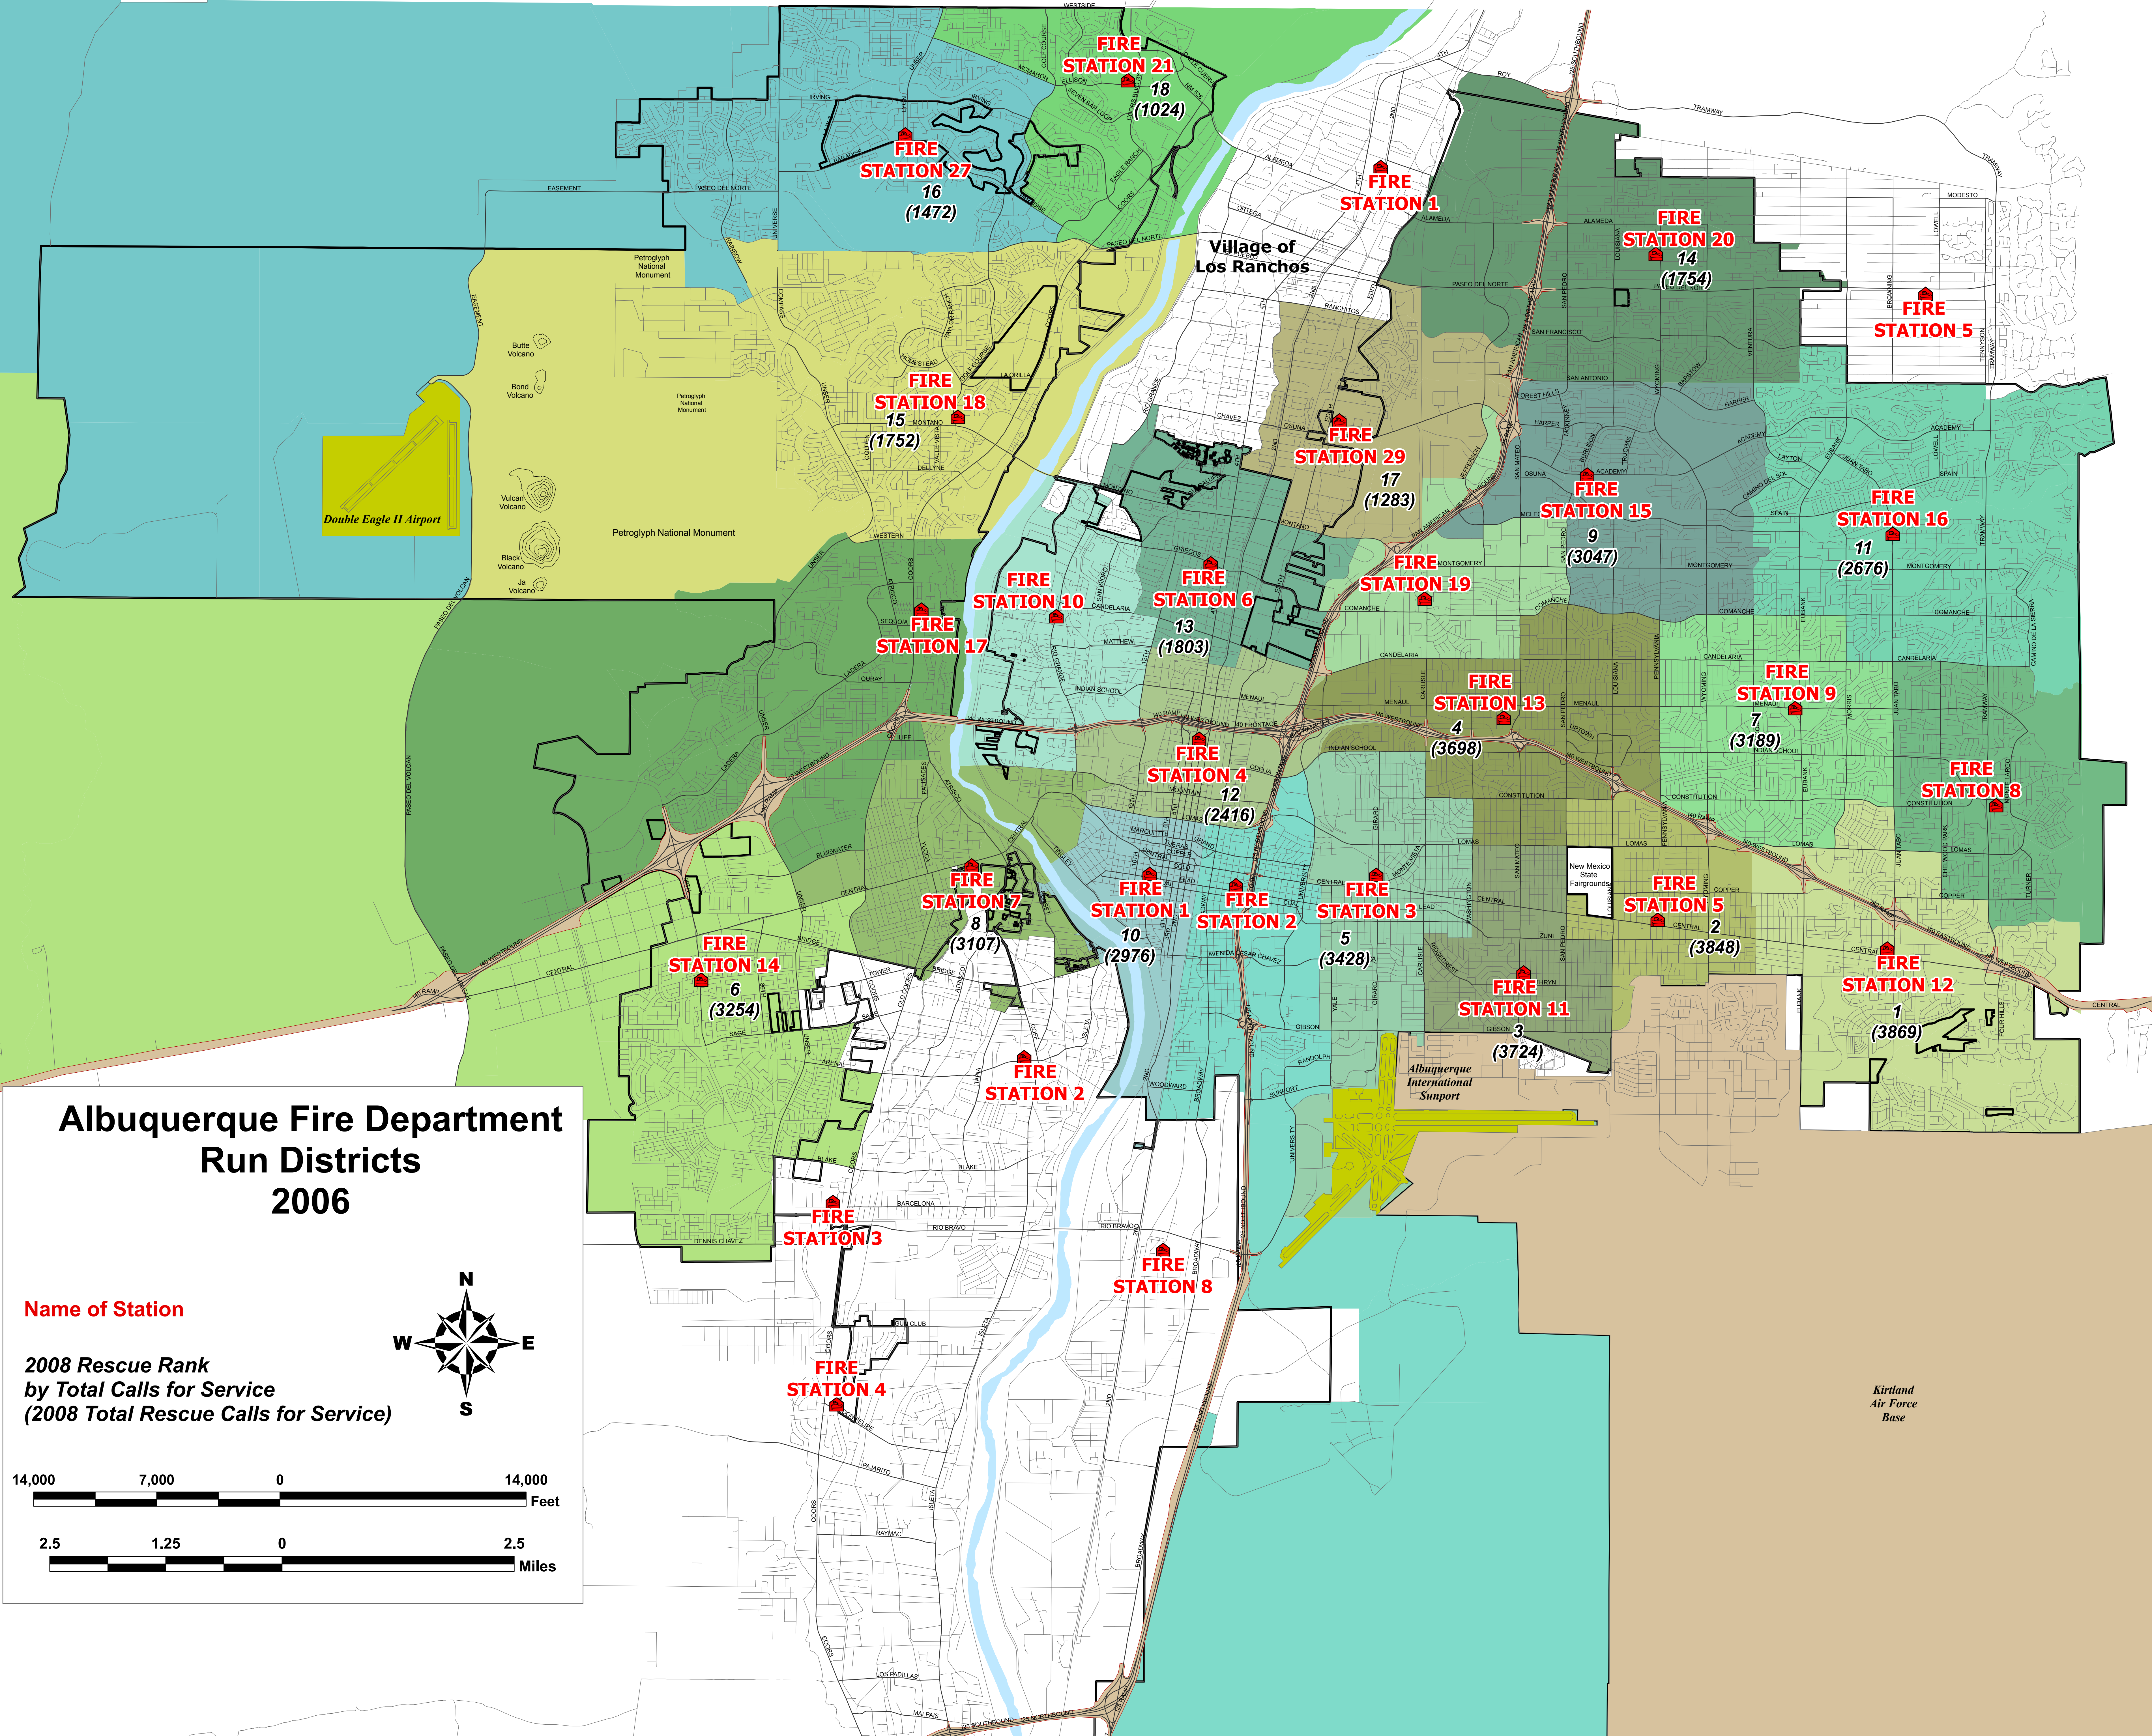

Rio Rancho

Corrales

Albuquerque Fire Department Run Districts 2006

Name of Station

**2008 Rescue Rank
by Total Calls for Service
(2008 Total Rescue Calls for Service)**

DOE
Withdrawal Area

Kirtland
Air Force
Base

USAF
Withdrawal Area