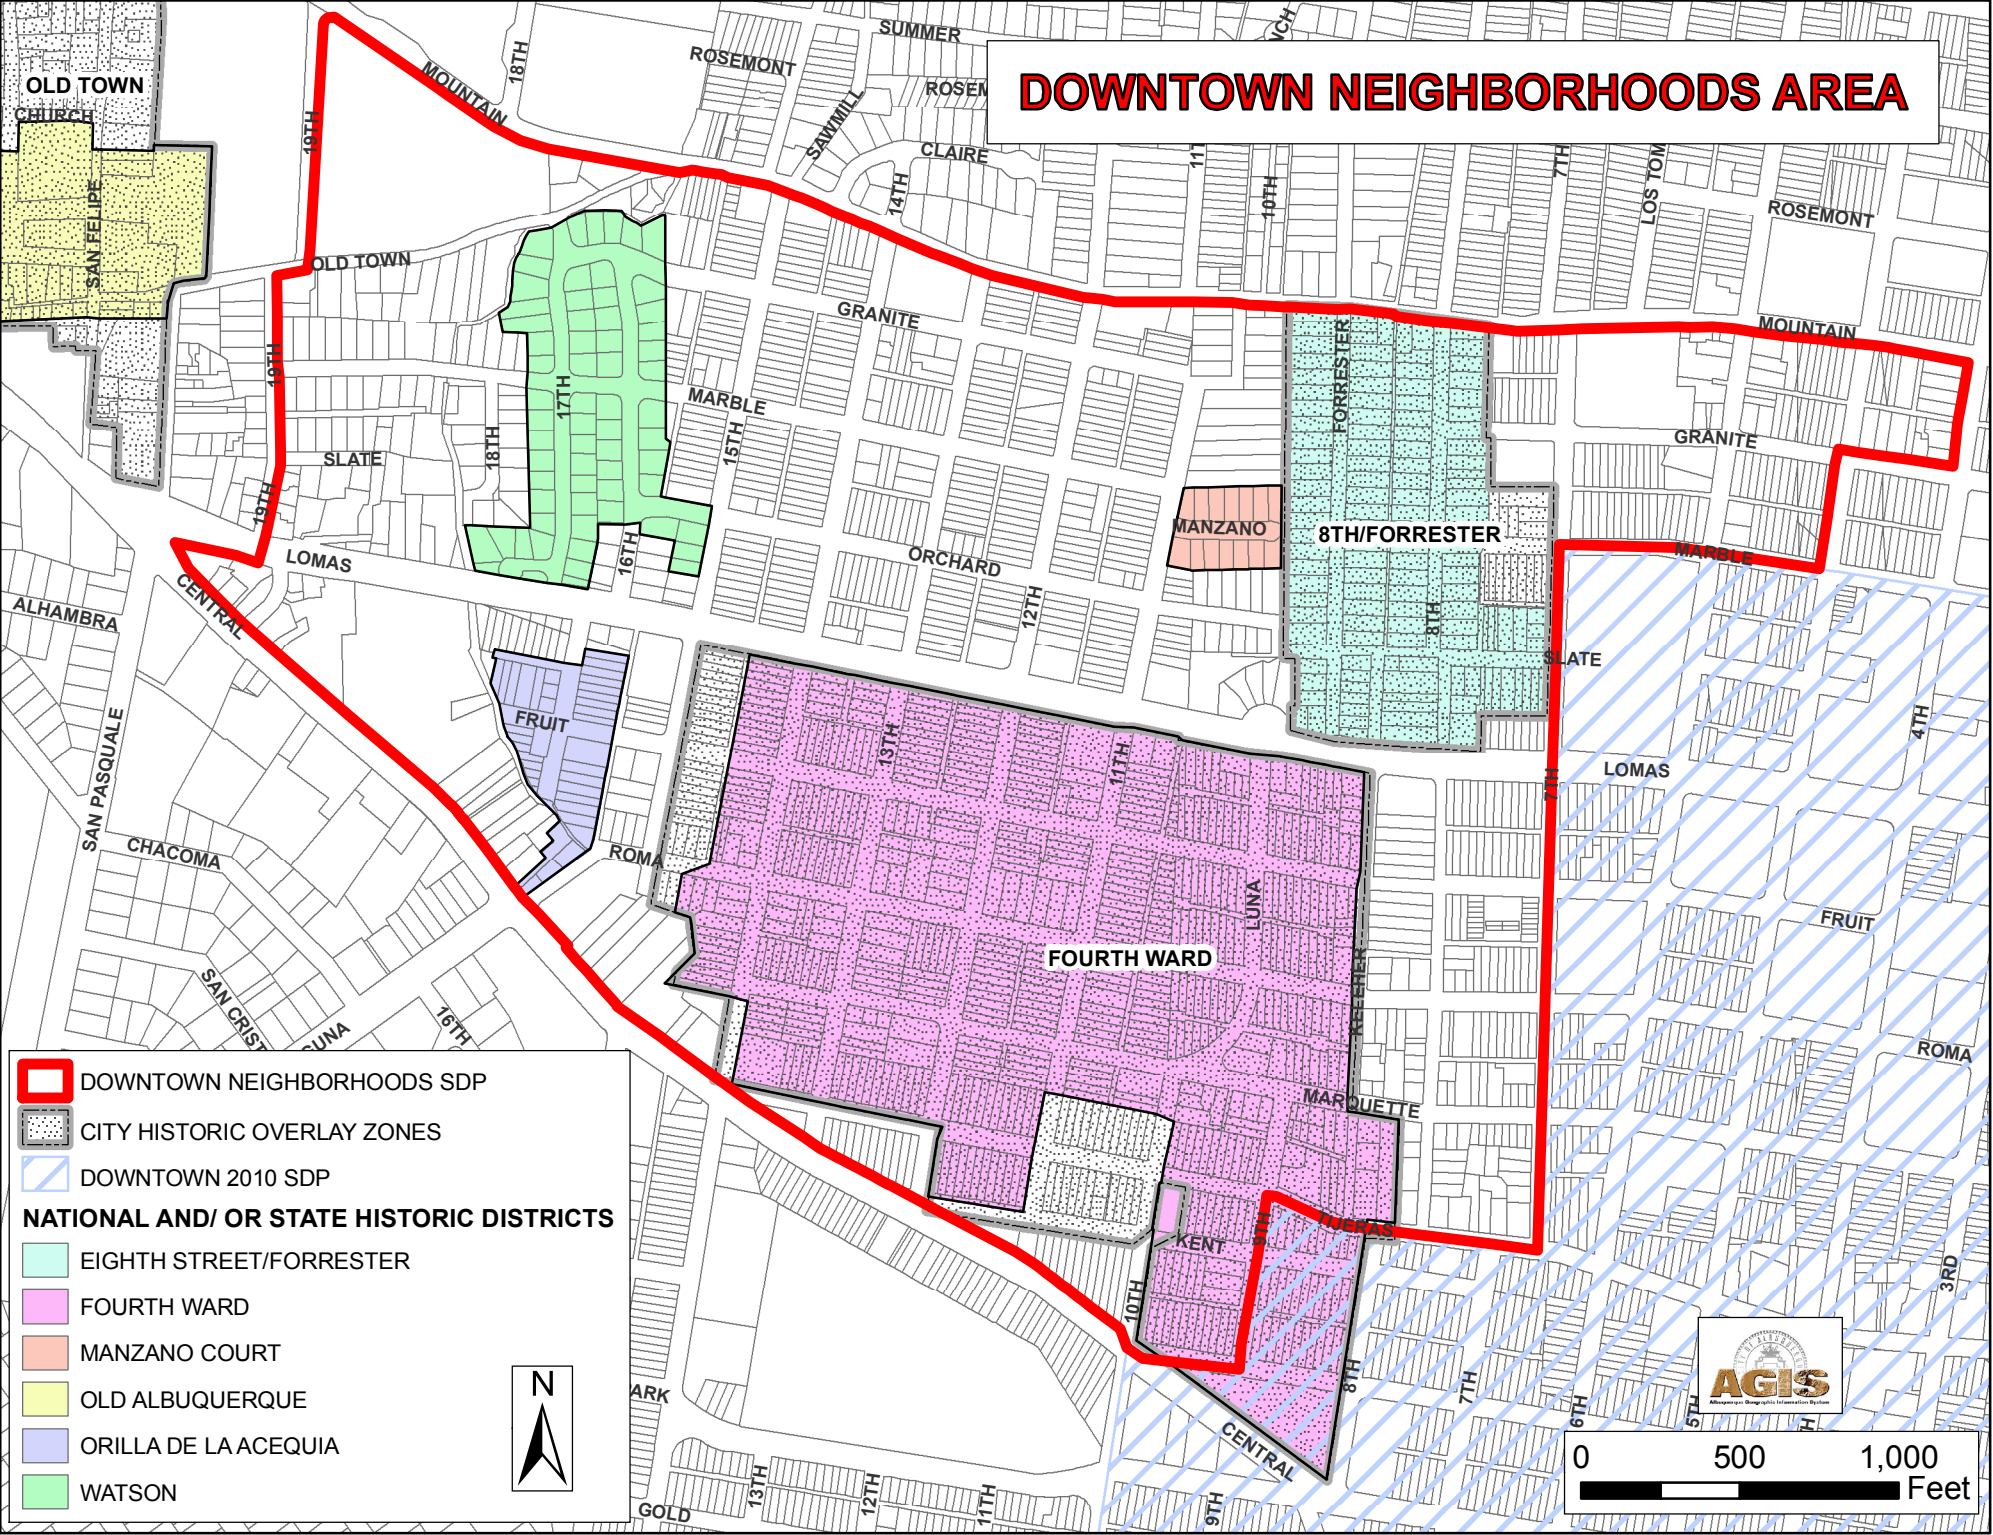

DOWNTOWN NEIGHBORHOODS AREA

-  DOWNTOWN NEIGHBORHOODS SDP
-  CITY HISTORIC OVERLAY ZONES
-  DOWNTOWN 2010 SDP
- NATIONAL AND/ OR STATE HISTORIC DISTRICTS**
-  EIGHTH STREET/FORRESTER
-  FOURTH WARD
-  MANZANO COURT
-  OLD ALBUQUERQUE
-  ORILLA DE LA ACEQUIA
-  WATSON