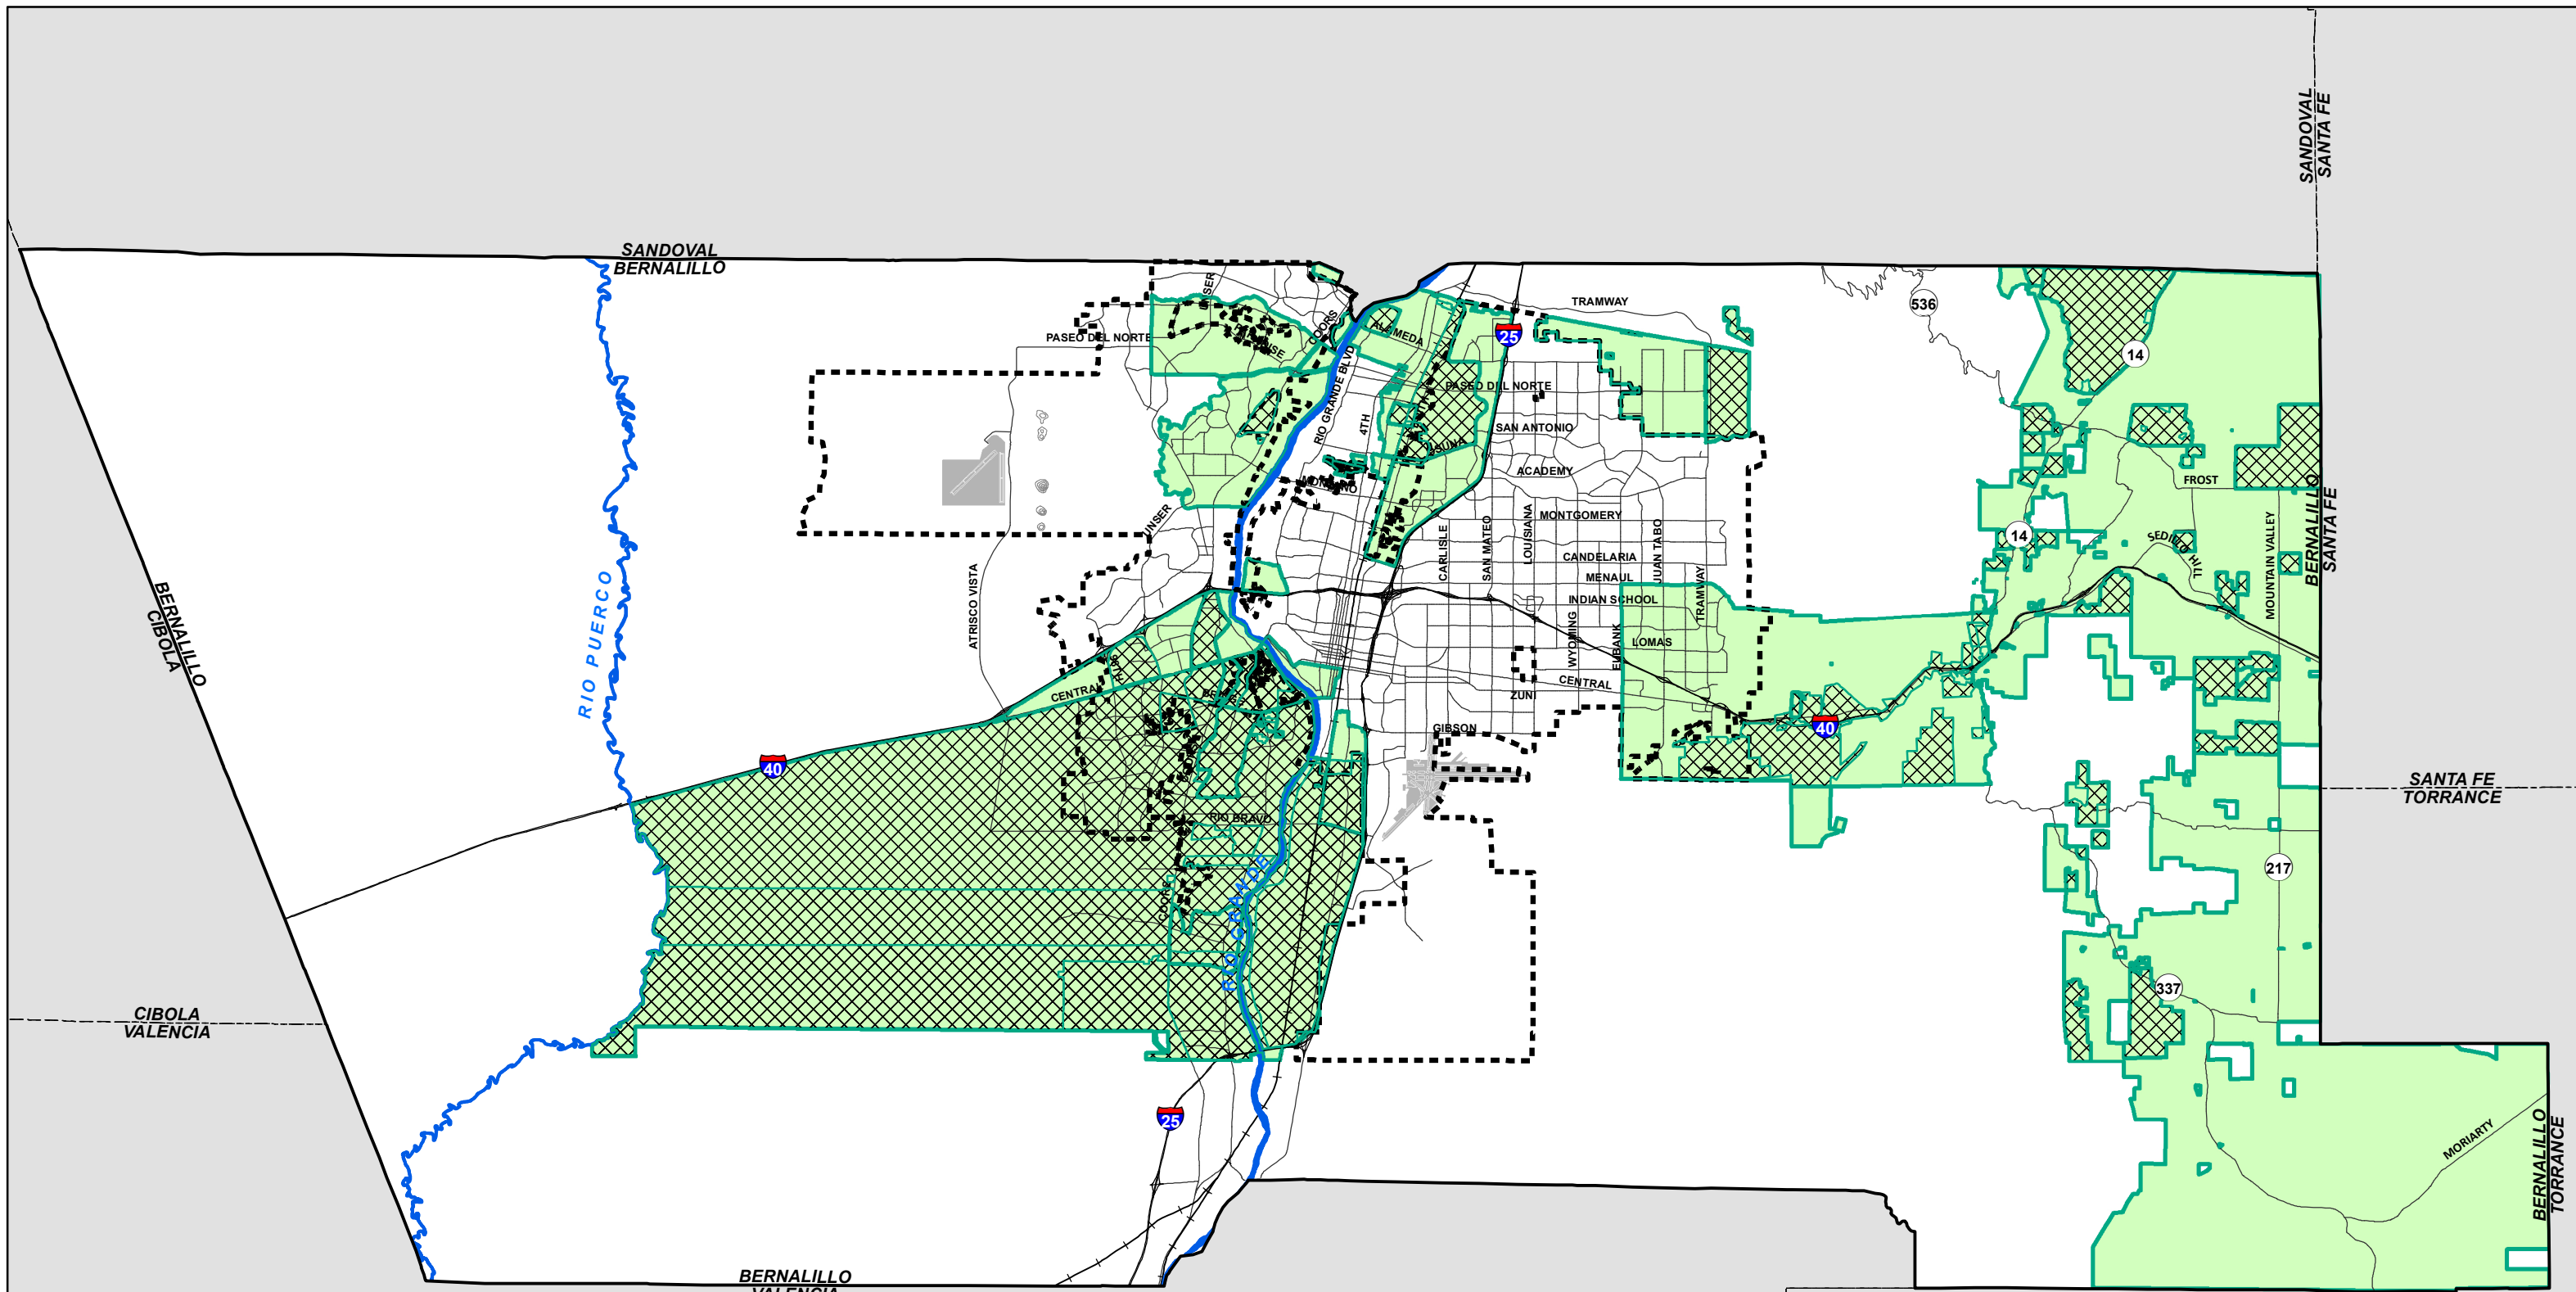

# Bernalillo County Neighborhood Associations

0 2.5 5 10 Miles

## Legend

 Albuquerque City Limits

### County Neighborhood Associations

 Neighborhood Associations

 Overlapping Neighborhood Associations

VALENCIA  
TORRANCE

Bernalillo County-recognized neighborhood associations as of June 2014. This dataset is maintained by Bernalillo County GIS staff.