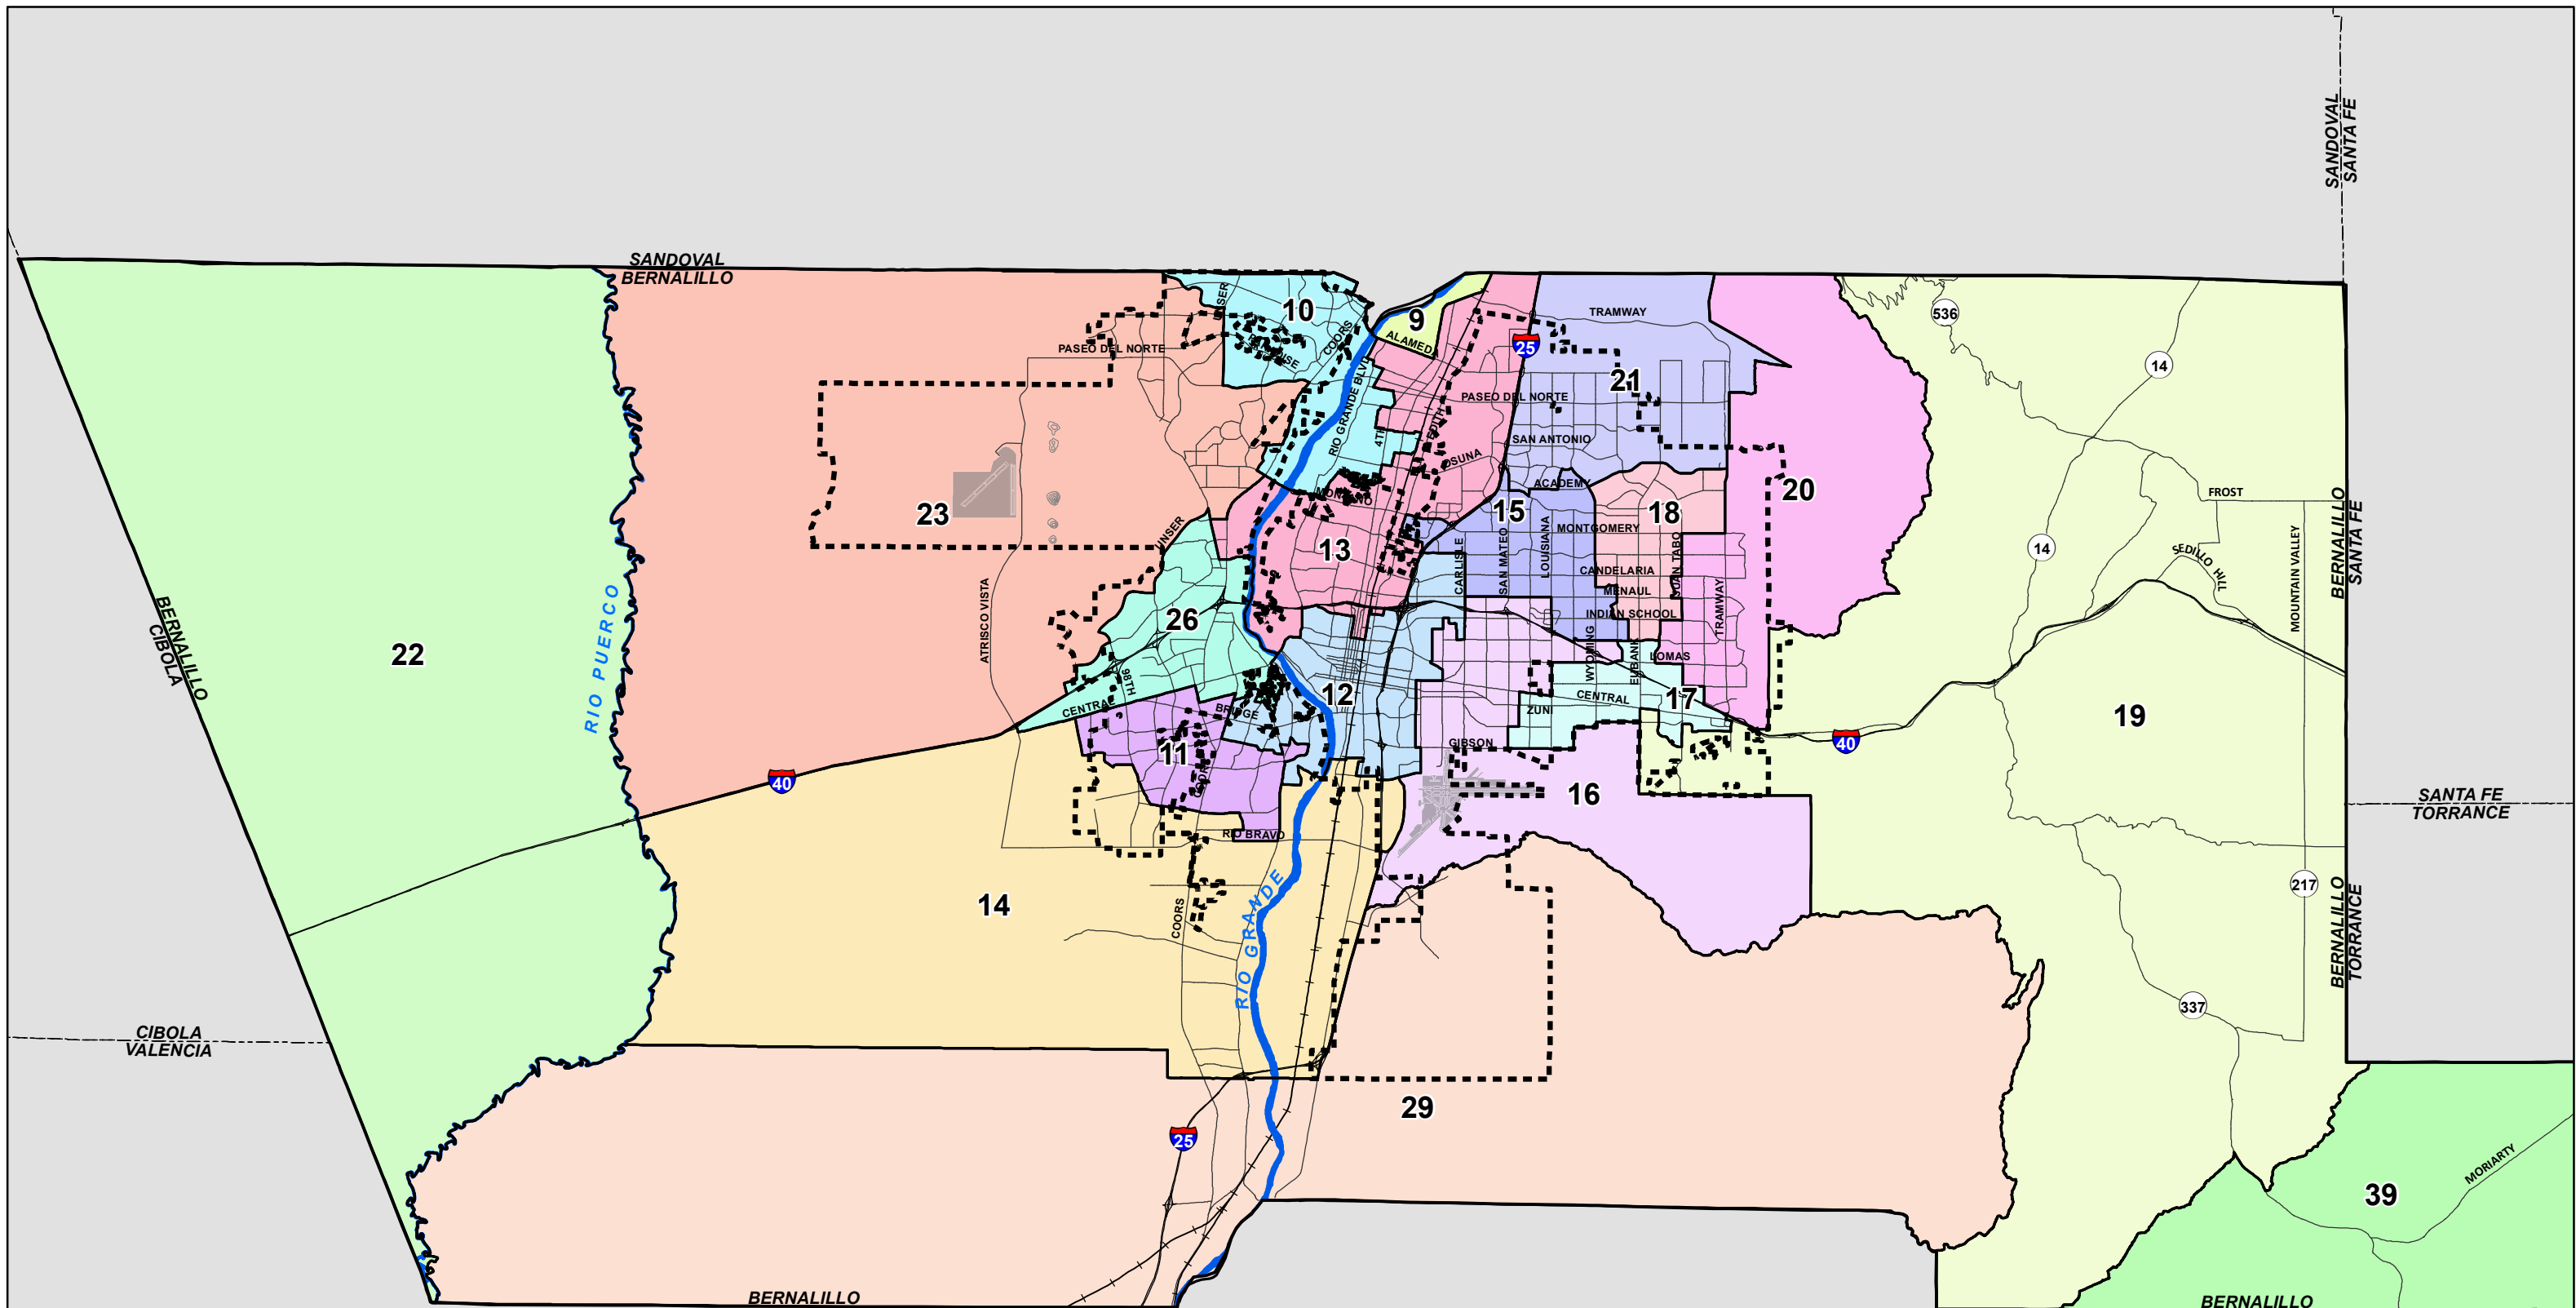

New Mexico Senate Districts

0 2.5 5 10 Miles

Legend

Albuquerque City Limits

New Mexico Senate Districts

9	13	17	21	29
10	14	18	22	39
11	15	19	23	
12	16	20	26	

Senate District data are maintained by Bernalillo County GIS.