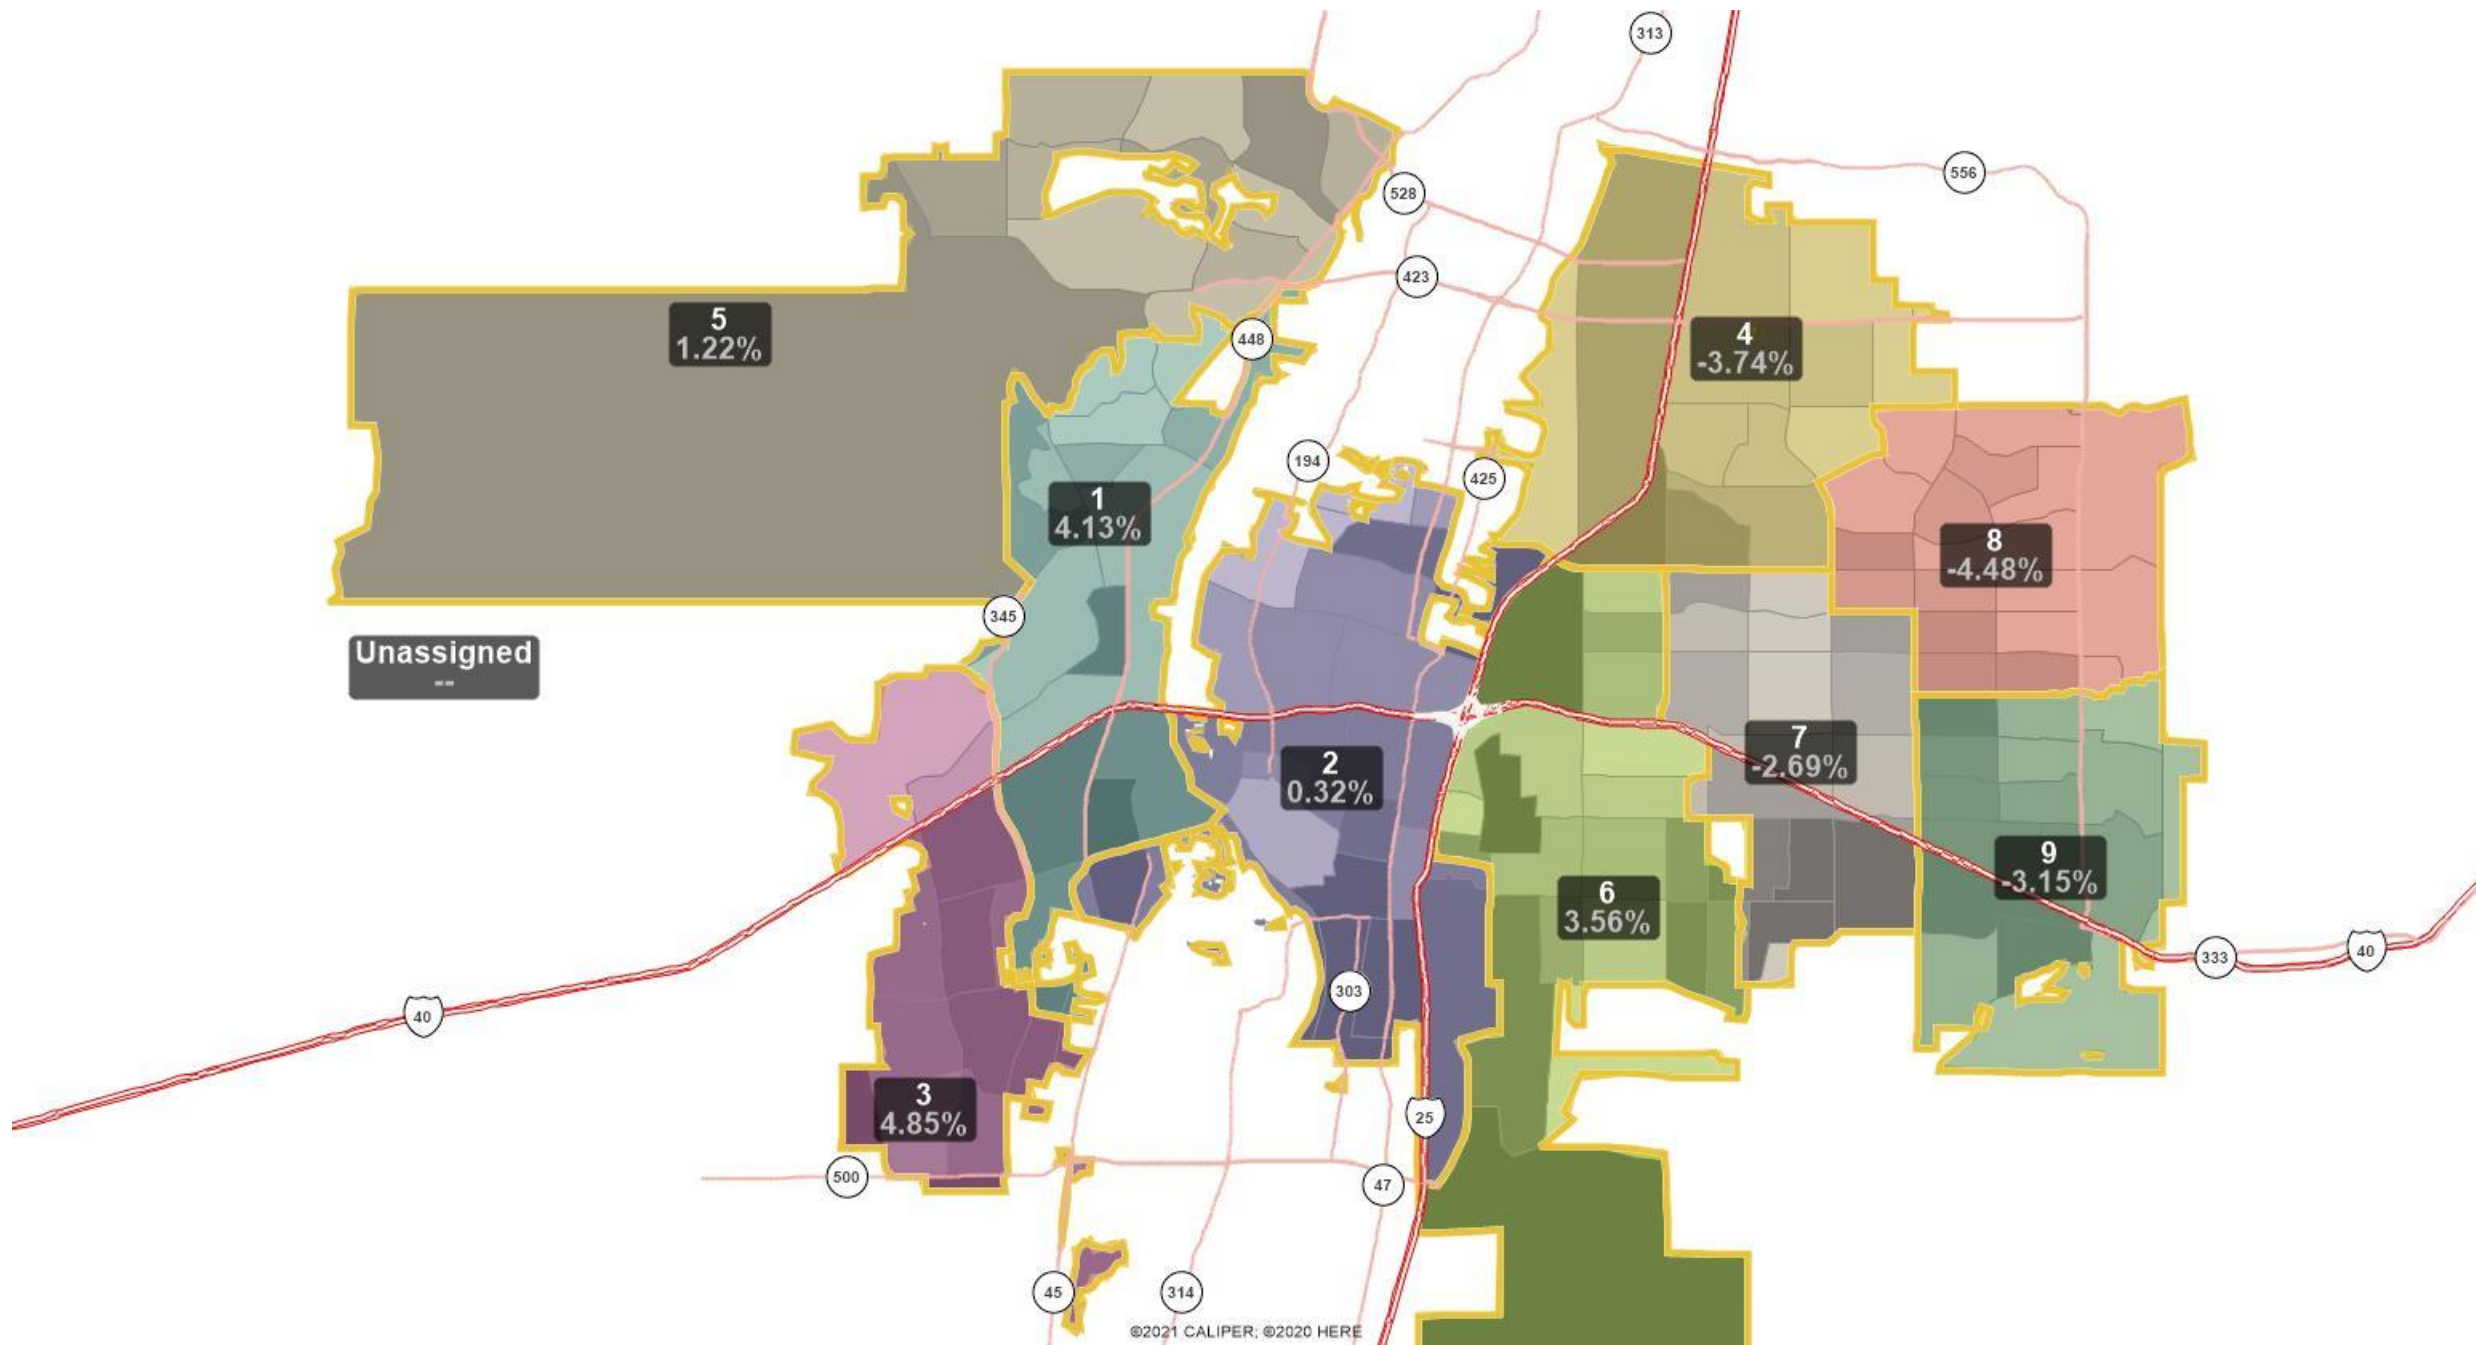

	Average SVI				
District	A	B	C	D	E
1	31.5%	35.3%	22.3%	31.5%	31.5%
2	59.3%	57.0%	59.3%	54.7%	52.4%
3	70.0%	70.7%	70.7%	70.0%	70.0%
4	27.8%	27.8%	27.8%	33.0%	16.8%
5	28.3%	28.3%	31.2%	28.3%	28.3%
6	68.2%	67.9%	69.2%	66.2%	69.1%
7	31.9%	31.9%	30.9%	43.5%	39.0%
8	15.9%	15.9%	17.4%	11.9%	22.3%
9	38.7%	38.7%	37.7%	26.6%	42.4%
Min	15.9%	15.9%	17.4%	11.9%	16.8%
Max	70.0%	70.7%	70.7%	70.0%	70.0%
Range	54.1%	54.9%	53.3%	58.0%	53.2%

	Average SVI					
District	A	B	C	D	E	New Map
1	31.5%	35.3%	22.3%	31.5%	31.5%	42.0%
2	59.3%	57.0%	59.3%	54.7%	52.4%	56.9%
3	70.0%	70.7%	70.7%	70.0%	70.0%	62.8%
4	27.8%	27.8%	27.8%	33.0%	16.8%	27.8%
5	28.3%	28.3%	31.2%	28.3%	28.3%	28.3%
6	68.2%	67.9%	69.2%	66.2%	69.1%	45.7%
7	31.9%	31.9%	30.9%	43.5%	39.0%	51.8%
8	15.9%	15.9%	17.4%	11.9%	22.3%	15.9%
9	38.7%	38.7%	37.7%	26.6%	42.4%	38.7%
Min	15.9%	15.9%	17.4%	11.9%	16.8%	15.9%
Max	70.0%	70.7%	70.7%	70.0%	70.0%	62.8%
Range	54.1%	54.9%	53.3%	58.0%	53.2%	47.0%