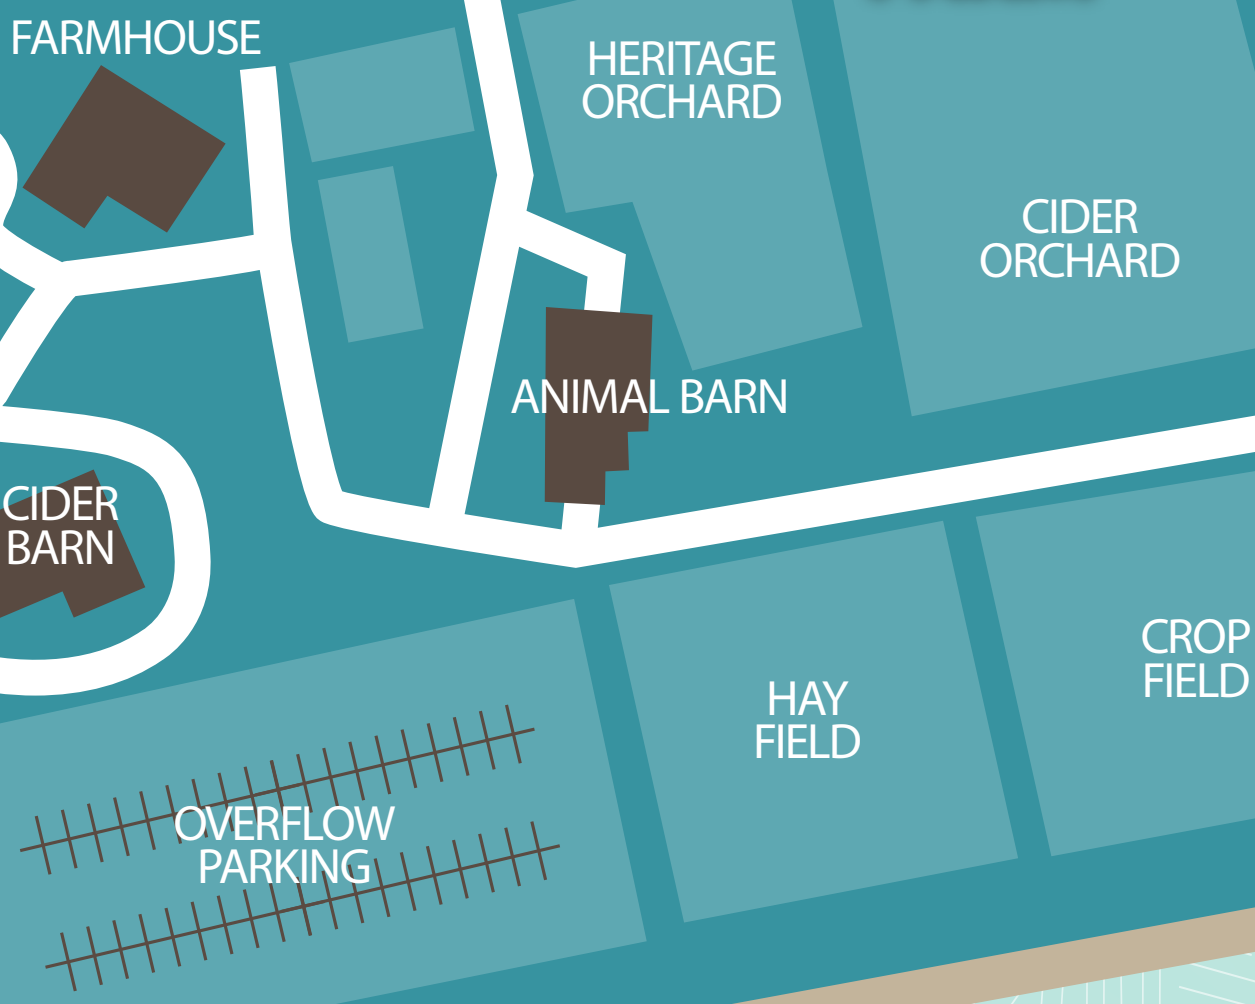

COTTONWOOD GALLERY

SASEBO JAPANESE GARDEN

HIGH DESERT ROSE GARDEN

SPECIALTY GARDENS

CHILDREN'S FANTASY GARDEN

BUGARIUM

COTTONWOOD GALLERY

- 1 Showroom
- 2 Rosalie Doolittle Fountain
- 3 Spanish-Moorish Garden
- 4 Jardín Redondo
- 5 Ceremonial Garden
- 6 Pollinator Garden
- 7 Arbor Perennial Garden
- 8 Xeric Garden
- 9 Vitex Plaza
- 10 New Mexico Arroyo
- 11 Curandera Garden
- 12 Desert Mountains & Grasslands
- 13 Lava Flow
- 14 Southwest Sand Hills
- 15 Mojave Desert
- 16 Chihuahuan Desert

HERITAGE FARM

BOTANIC GARDEN

- First Aid & Security
- Restrooms
- Information
- Public Art
- Seasonal Food
- Food
- Outdoor Seating
- Stroller/Wheelchair
- Gift Shop

MAIN ENTRANCE AND EXIT

CENTRAL AVENUE

NEW YORK AVENUE

PARKING

Thank You!