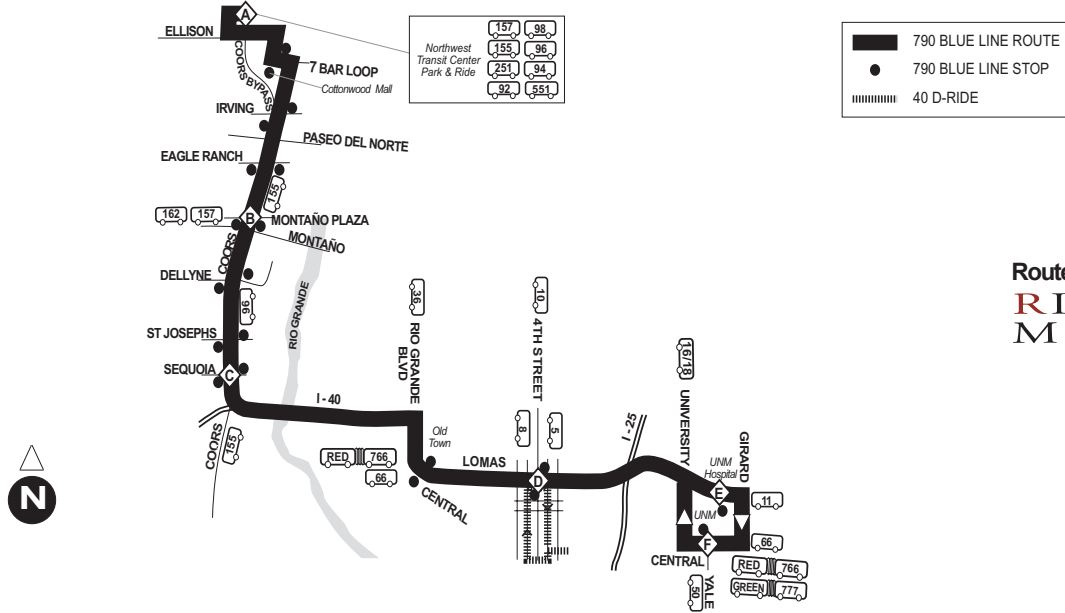

Route/Ruta 790 Blue Line Rapid Ride

Effective 5/7/2011

Route partially funded by
RIO METRO regional transit district

Route 790 - Weekday

EASTBOUND

STATION	A	B	C	D	E	F
NORTHWEST TRANSIT CENTER P&R	5:30a	5:43a	5:48a	6:01a	6:09a	6:14a
COORS & MONTAÑO	5:48a	6:01a	6:06a	6:26a	6:34a	6:39a
COORS & SEQUOIA	6:14a	6:27a	6:32a	6:52a	7:00a	7:05a
LOMAS & 4TH STREET	6:35a	6:48a	6:53a	7:13a	7:21a	7:26a
LOMAS @ UNM HOSPITAL	7:04a	7:17a	7:22a	7:35a	7:43a	7:48a
VALE & CENTRAL	7:20a	7:33a	7:38a	7:51a	7:59a	8:04a
	7:43a	7:56a	8:01a	8:14a	8:22a	8:27a
	8:01a	8:14a	8:19a	8:32a	8:40a	8:45a
	8:24a	8:37a	8:42a	8:55a	9:03a	9:08a
	8:44a	8:57a	9:02a	9:15a	9:23a	9:28a
	9:04a	9:17a	9:22a	9:35a	9:43a	9:48a
	9:24a	9:37a	9:42a	9:55a	10:03a	10:08a
	9:44a	9:57a	10:02a	10:15a	10:23a	10:28a
	10:04a	10:17a	10:22a	10:35a	10:43a	10:48a
	10:24a	10:37a	10:42a	10:55a	11:03a	11:08a
	10:44a	10:57a	11:02a	11:15a	11:23a	11:28a
	11:04a	11:17a	11:22a	11:35a	11:43a	11:48a
	11:24a	11:37a	11:42a	11:55a	12:03p	12:08p
	11:44a	11:57a	12:02p	12:15p	12:23p	12:28p
	12:04p	12:17p	12:22p	12:35p	12:43p	12:48p
	12:24p	12:37p	12:42p	12:55p	1:03p	1:08p
	12:44p	12:57p	1:02p	1:15p	1:23p	1:28p
	1:04p	1:17p	1:22p	1:35p	1:43p	1:48p
	1:24p	1:37p	1:42p	1:55p	2:03p	2:08p
	1:44p	1:57p	2:02p	2:15p	2:23p	2:28p
	2:04p	2:17p	2:22p	2:35p	2:43p	2:48p
	2:24p	2:37p	2:42p	2:55p	3:03p	3:08p
	2:41p	2:54p	2:59p	3:14p	3:23p	3:28p
	2:59p	3:14p	3:19p	3:34p	3:43p	3:48p
	3:19p	3:34p	3:39p	3:54p	4:03p	4:08p
	3:43p	3:58p	4:03p	4:18p	4:27p	4:32p
	4:02p	4:17p	4:22p	4:37p	4:46p	4:51p
	4:25p	4:40p	4:45p	5:00p	5:09p	5:14p
	4:51p	5:06p	5:11p	5:23p	5:31p	5:36p
	5:20p	5:33p	5:38p	5:50p	5:58p	6:03p
	5:47p	6:00p	6:05p	6:17p	6:25p	6:30p
	6:22p	6:35p	6:40p	6:52p	7:00p	7:05p
	6:57p	7:10p	7:15p	7:27p	7:35p	7:40p
	7:20p	7:33p	7:38p	7:50p	7:58p	8:03p
	7:52p	8:05p	8:10p	8:22p	8:30p	8:35p
	8:27p	8:40p	8:45p	8:57p	9:05p	9:10p

WESTBOUND