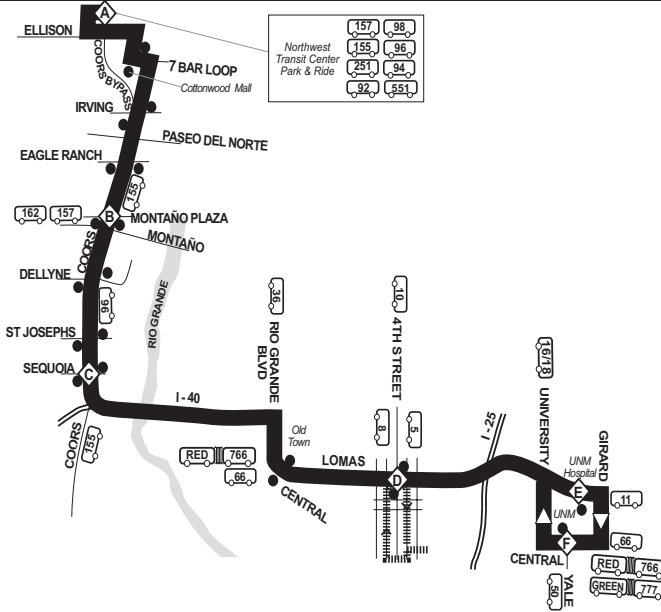

Route/Ruta 790 Rapid Ride Blue Line

Effective 8/22/2011

Route partially funded by

Route 790 - Weekday

EASTBOUND

NORTHWEST TRANSIT CENTER PAR	COORS & MONTANO	COORS & SEQUOIA	LOMAS & 4TH STREET	LOMAS HOSPITAL	LOMAS @ UNM	YALE & CENTRAL
A	B	C	D	E	F	
5:19a	5:31a	5:37a	5:48a	5:55a	6:00a	
5:54a	6:06a	6:12a	6:23a	6:30a	6:35a	
6:18a	6:30a	6:36a	6:48a	6:55a	7:00a	
6:34a	6:47a	6:53a	7:07a	7:15a	7:20a	
6:47a	7:00a	7:07a	7:21a	7:29a	7:35a	
6:53a	7:06a	7:13a	7:27a	7:35a	7:41a	
7:05a	7:18a	7:25a	7:39a	7:47a	7:53a	
7:19a	7:32a	7:39a	7:57a	8:05a	8:11a	
7:34a	7:47a	7:54a	8:12a	8:20a	8:26a	
7:53a	8:06a	8:13a	8:28a	8:35a	8:40a	
7:59a	8:12a	8:19a	8:34a	8:41a	8:46a	
8:16a	8:29a	8:36a	8:49a	8:56a	9:01a	
8:32a	8:45a	8:51a	9:03a	9:11a	9:16a	
8:51a	9:04a	9:11a	9:23a	9:31a	9:36a	
9:01a	9:14a	9:21a	9:33a	9:41a	9:46a	
9:21a	9:34a	9:41a	9:53a	10:01a	10:06a	
9:43a	9:56a	10:03a	10:15a	10:23a	10:28a	
9:59a	10:12a	10:19a	10:31a	10:39a	10:44a	
10:07a	10:20a	10:27a	10:39a	10:47a	10:52a	
10:34a	10:47a	10:53a	11:05a	11:13a	11:18a	
11:04a	11:17a	11:23a	11:35a	11:43a	11:48a	
11:23a	11:36a	11:43a	11:55a	12:03p	12:08p	
11:43a	11:56a	12:03p	12:15p	12:23p	12:28p	
12:03p	12:16p	12:23p	12:35p	12:43p	12:48p	
12:23p	12:36p	12:43p	12:55p	1:03p	1:08p	
12:41p	12:54p	1:01p	1:15p	1:23p	1:28p	
1:01p	1:14p	1:21p	1:35p	1:43p	1:48p	
1:21p	1:34p	1:41p	1:55p	2:03p	2:08p	
1:43p	1:56p	2:03p	2:15p	2:23p	2:28p	
2:02p	2:15p	2:22p	2:34p	2:42p	2:47p	
2:20p	2:33p	2:40p	2:52p	3:00p	3:05p	
....	....	....	....	3:08p	3:13p	
2:46p	2:59p	3:06p	3:18p	3:26p	3:31p	
3:07p	3:20p	3:27p	3:39p	3:47p	3:52p	
3:22p	3:35p	3:42p	3:54p	4:02p	4:07p	
3:42p	3:55p	4:02p	4:14p	4:22p	4:27p	
....	....	....	....	4:39p	4:44p	
4:05p	4:19p	4:26p	4:39p	4:47p	4:52p	
4:17p	4:31p	4:38p	4:51p	4:59p	5:04p	
4:32p	4:46p	4:53p	5:07p	5:15p	5:20p	
4:53p	5:07p	5:14p	5:28p	5:36p	5:41p	
5:15p	5:29p	5:36p	5:50p	5:58p	6:03p	
5:46p	5:59p	6:06p	6:18p	6:25p	6:30p	
6:22p	6:35p	6:42p	6:54p	7:00p	7:05p	
6:57p	7:10p	7:17p	7:29p	7:35p	7:40p	
7:20p	7:33p	7:40p	7:52p	7:58p	8:03p	
7:53p	8:06p	8:12p	8:24p	8:30p	8:35p	
8:28p	8:41p	8:47p	8:59p	9:05p	9:10p	

WESTBOUND