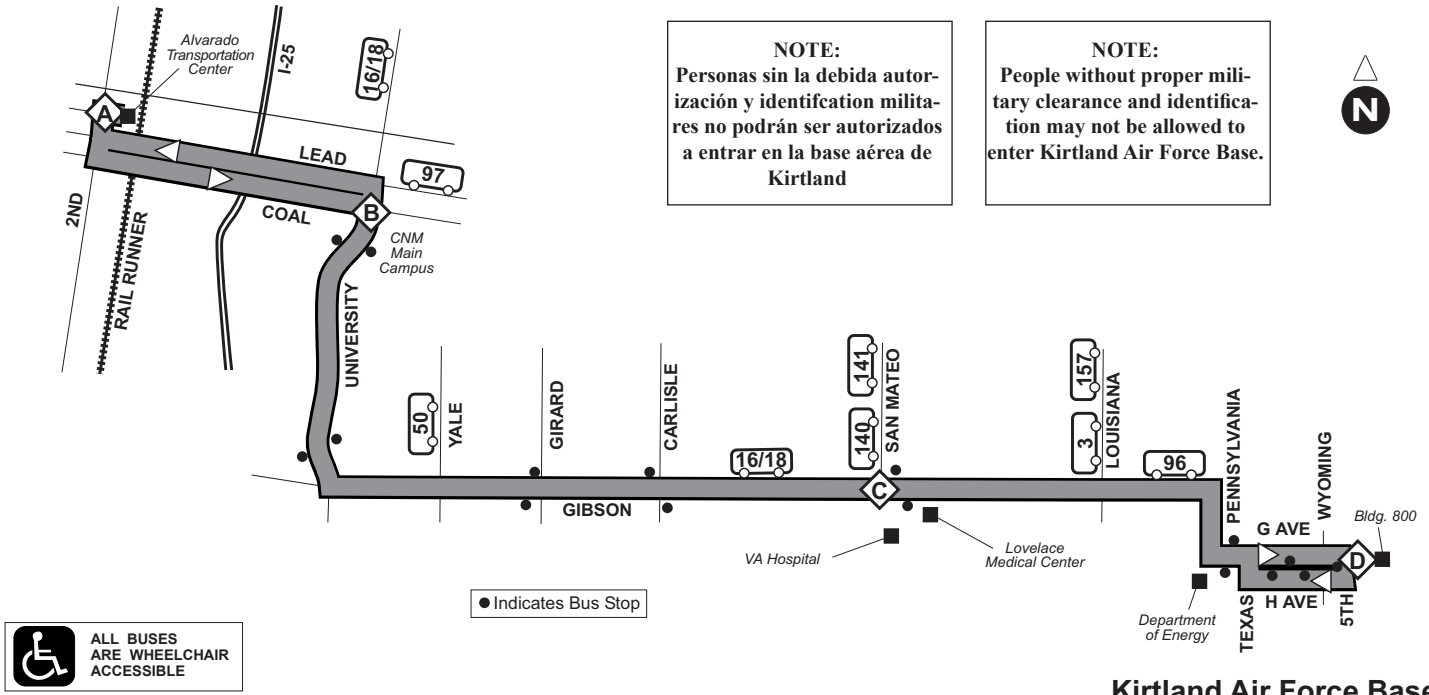

Route / Ruta 217 (Formerly #317)

Effective 8/27/2011

Downtown - Kirtland AFB Limited

Route 217 - Weekday Eastbound

Route 217 - Weekday Westbound

ALVARADO TRANSPORTATION CENTER A	UNIVERSITY & COAL B	GIBSON & SAN MATEO C	BUILDING 800 KIRTLAND AFB D
** 6:27a	6:33a	6:45a	6:54a
** 7:29a	7:35a	7:47a	7:56a
4:20p	4:26p	4:38p	4:47p

BUILDING 800 KIRTLAND AFB D	GIBSON & SAN MATEO C	UNIVERSITY & COAL B	ALVARADO TRANSPORTATION CENTER A
6:54a	7:03a	7:13a	7:21a
3:43p	3:52p	4:02p	4:10p
4:57p	5:06p	5:16p	5:24p

** For these trips the bus will wait at the ATC for passengers to transfer from both northbound and southbound NM Rail Runner Express trains scheduled to arrive at about the same time.

** Para estos viajes se espera el autobús en el ATC de los pasajeros para la transferencia de ambos norte y sur NM Tren Runner Express previsto que los trenes llegaran a la misma hora.