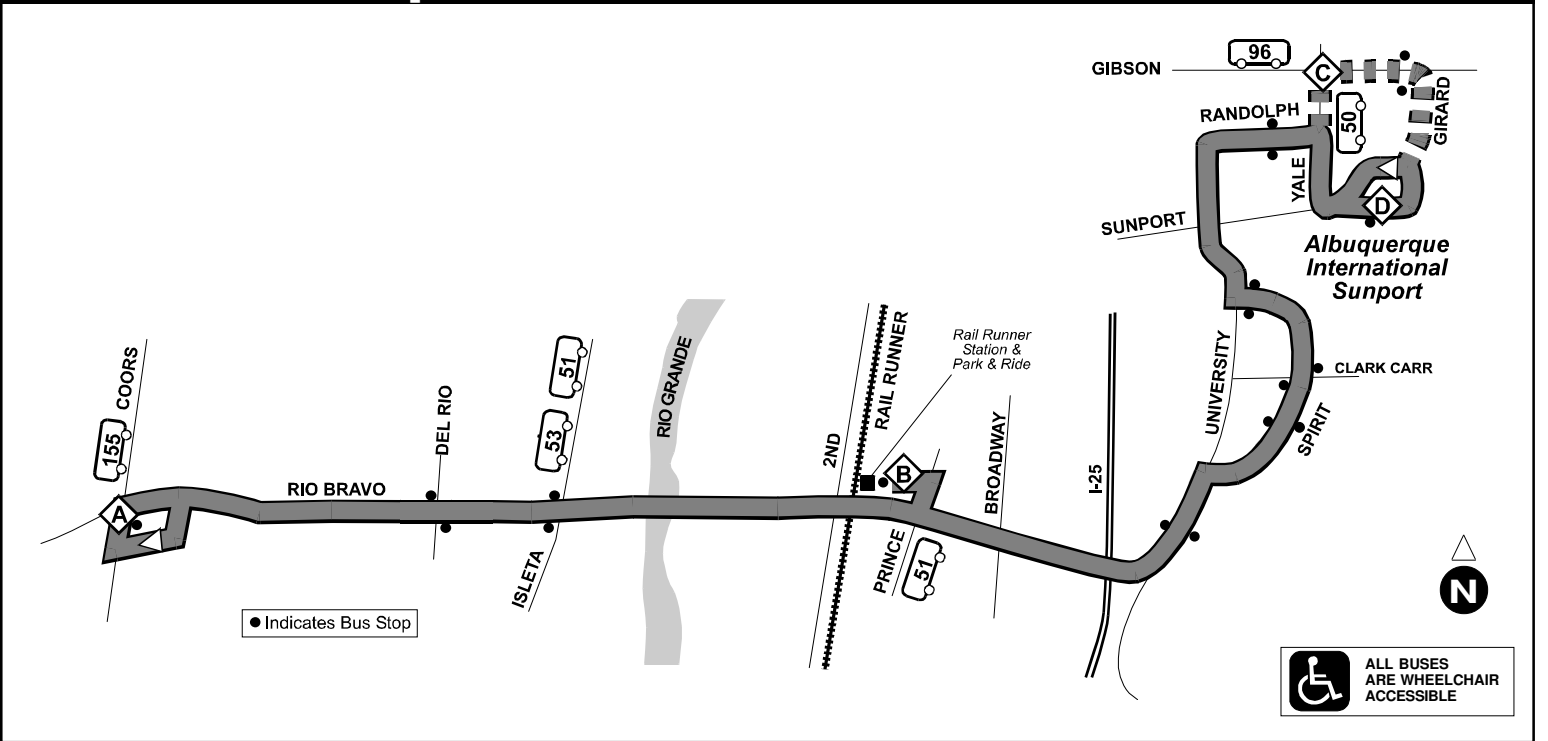

# Route 222/Ruta 222 Rio Bravo - Sunport

Eff. 7/07/2007

## Route 222 - Weekday Eastbound

| COORS & RIO BRAVO<br>A | ARRIVE<br>RAIL RUNNER STATION<br>B | DEPART<br>RAIL RUNNER STATION<br>B | YALE & GIBSON<br>C | AIRPORT<br>D |
|------------------------|------------------------------------|------------------------------------|--------------------|--------------|
| 600a                   | 612a                               | 618a                               | 635a               | 640a         |
| 705a                   | 717a                               | 723a                               | .....              | 740a         |
| 811a                   | 823a                               | 829a                               | .....              | 846a         |
| 1228p                  | 1240p                              | 1246p                              | .....              | 103p         |
| 143p                   | 155p                               | 201p                               | .....              | 218p         |
| 419p                   | 431p                               | 437p                               | .....              | 454p         |
| 517p                   | 529p                               | 535p                               | .....              | 552p         |
| 626p                   | 638p                               | 644p                               | .....              | 701p         |