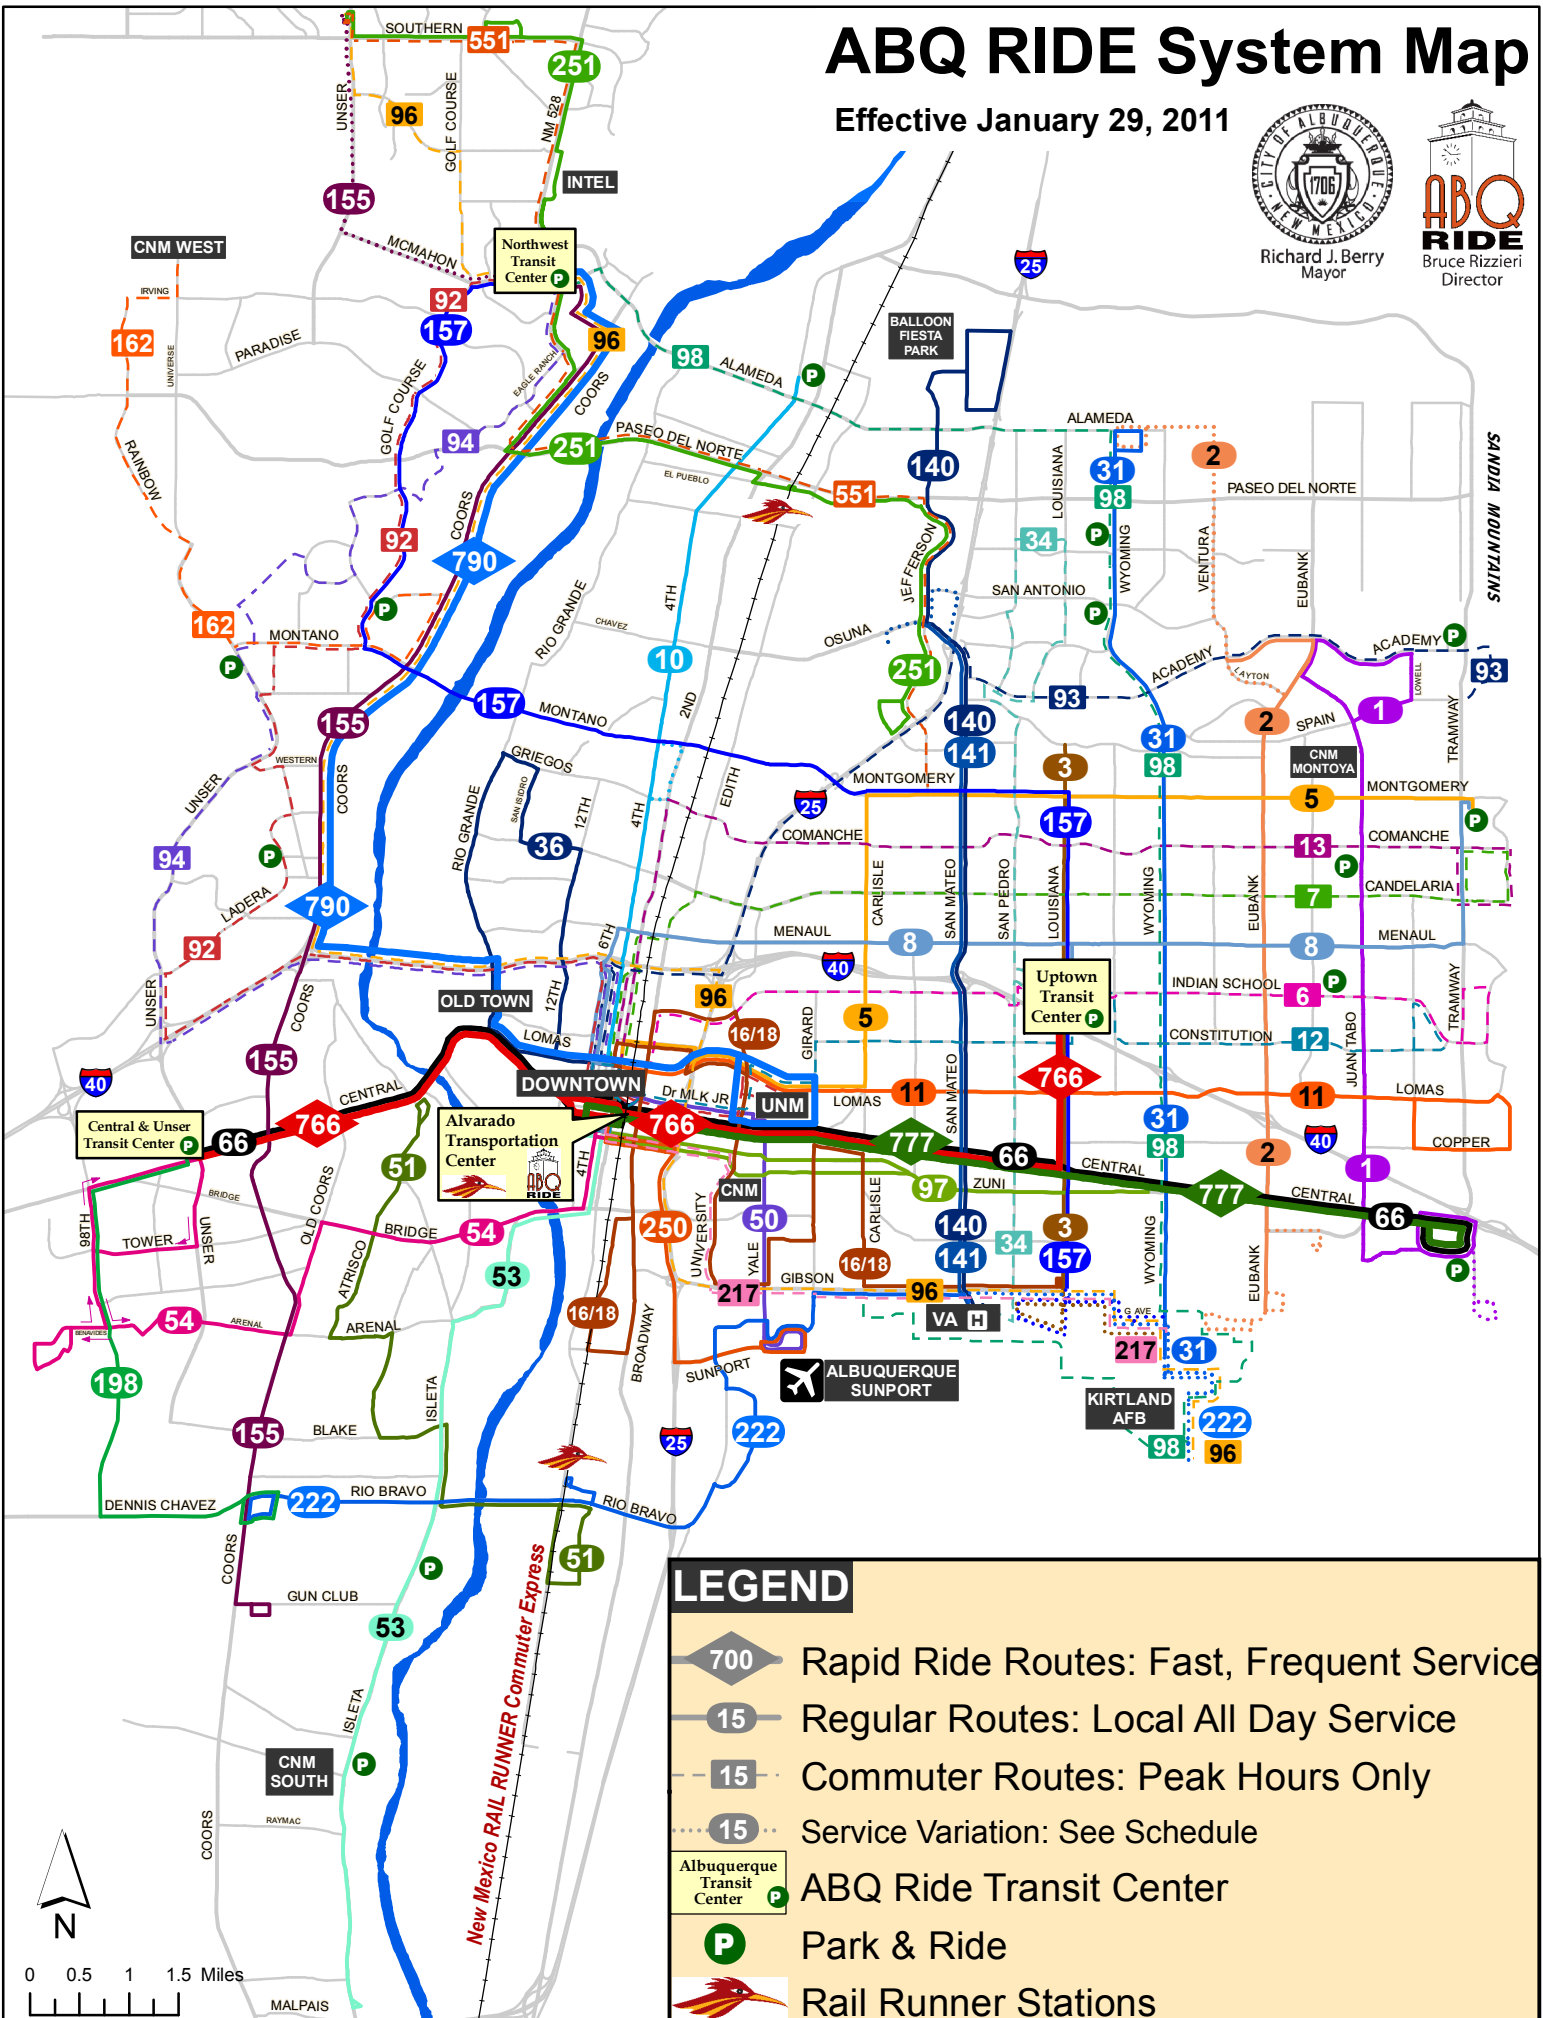

ABQ RIDE System Map

Effective January 29, 2011

LEGEND

-  Rapid Ride Routes: Fast, Frequent Service
-  Regular Routes: Local All Day Service
-  Commuter Routes: Peak Hours Only
-  Service Variation: See Schedule
-  Albuquerque Transit Center
-  Park & Ride
-  Rail Runner Stations

For more detailed information visit www.myabqride.com or call 243-7433 (TTY 724-3138)