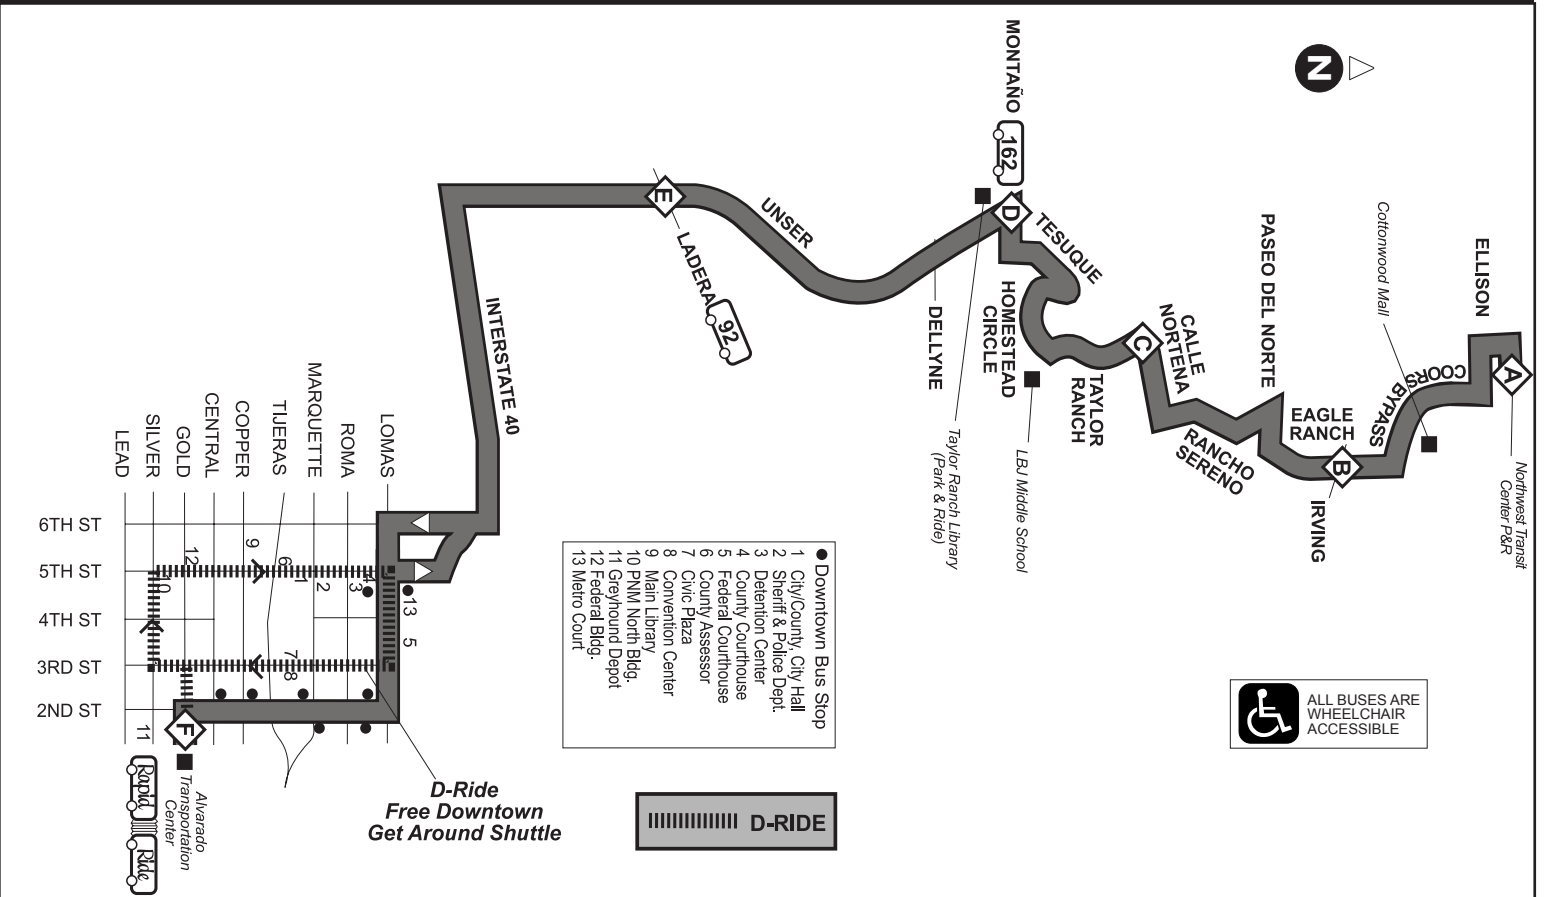

Route 94 / Ruta 94

Unser Express

Effective 8/14/2010

Route 94 - Weekday Southbound

F	ALVARADO TRANSPORTATION CENTER	643a
E	UNSER & LADERA	726a
D	UNSER & MONTANO	718a
C	CALLE NORTENA & TAYLOR RANCH RD	708a
B	EAGLE RANCH & IRVING	702a
A	NORTHWEST TRANSIT CENTER P&R	655a
		557a

Route 94 - Weekday Northbound

A	NORTHWEST TRANSIT CENTER P&R	532p
B	EAGLE RANCH & IRVING	553p
C	CALLE NORTENA & TAYLOR RANCH RD	547p
D	UNSER & MONTANO	538p
E	UNSER & LADERA	525p
F	ALVARADO TRANSPORTATION CENTER	511p
		441p