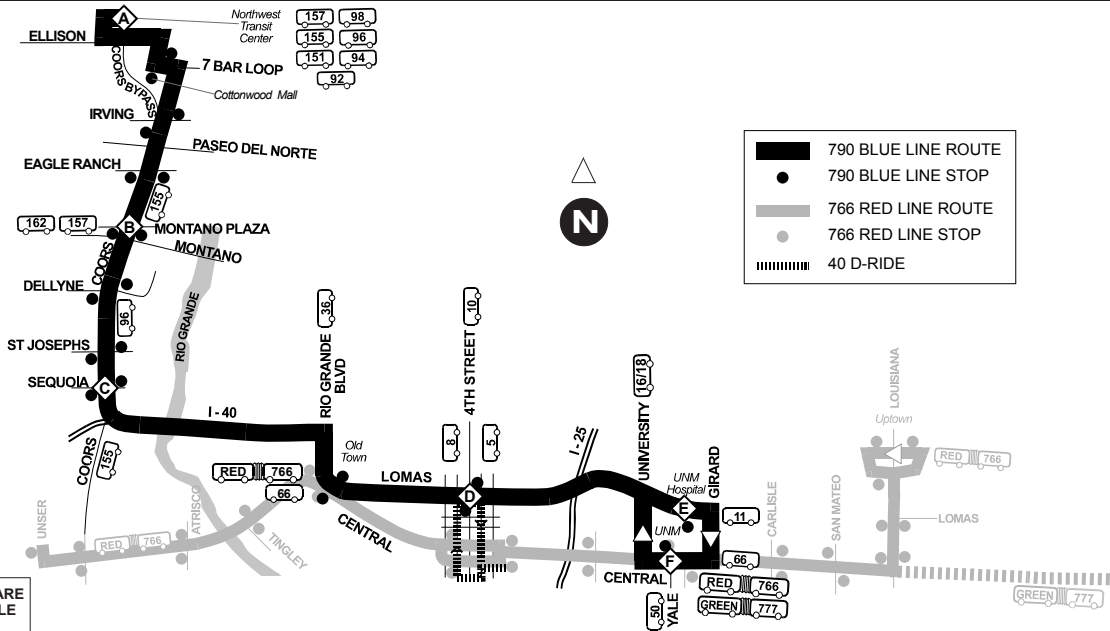

Route/Ruta 790 - Blue Line Rapid Ride

Eff. 9/8/2009

ALL RAPID RIDE BUSES ARE WHEELCHAIR ACCESSIBLE

Route 790 - Weekday

EASTBOUND

A	B	C	D	E	F
NORTHWEST TRANSFER CENTER	COORS & MONTANO	COORS & SEQUOIA	LOMAS & 4TH STREET	LOMAS @ UNM HOSPITAL	YALE & CENTRAL
5:30a	5:43a	5:48a	6:01a	6:09a	6:14a
5:55a	6:08a	6:13a	6:26a	6:34a	6:39a
6:18a	6:31a	6:36a	6:49a	6:57a	7:02a
6:34a	6:47a	6:52a	7:07a	7:15a	7:20a
6:49a	7:02a	7:07a	7:27a	7:35a	7:40a
6:55a	7:08a	7:13a	7:33a	7:41a	7:46a
7:02a	7:15a	7:20a	7:40a	7:48a	7:53a
7:20a	7:33a	7:38a	7:58a	8:06a	8:11a
7:35a	7:48a	7:53a	8:13a	8:21a	8:26a
7:59a	8:12a	8:17a	8:30a	8:38a	8:43a
8:12a	8:25a	8:30a	8:43a	8:51a	8:56a
8:22a	8:35a	8:40a	8:53a	9:01a	9:06a
8:31a	8:44a	8:49a	9:02a	9:10a	9:15a
8:47a	9:00a	9:05a	9:18a	9:26a	9:31a
9:02a	9:15a	9:20a	9:33a	9:41a	9:46a
9:22a	9:35a	9:40a	9:53a	10:01a	10:06a
9:44a	9:57a	10:02a	10:15a	10:23a	10:28a
10:04a	10:17a	10:22a	10:35a	10:43a	10:48a
10:24a	10:37a	10:42a	10:55a	11:03a	11:08a
10:44a	10:57a	11:02a	11:15a	11:23a	11:28a
11:04a	11:17a	11:22a	11:35a	11:43a	11:48a
11:24a	11:37a	11:42a	11:55a	12:03p	12:08p
11:44a	11:57a	12:02p	12:15p	12:23p	12:28p
12:04p	12:17p	12:22p	12:35p	12:43p	12:48p
12:24p	12:37p	12:42p	12:55p	1:03p	1:08p
12:44p	12:57p	1:02p	1:15p	1:23p	1:28p
1:04p	1:17p	1:22p	1:35p	1:43p	1:48p
1:24p	1:37p	1:42p	1:55p	2:03p	2:08p
1:44p	1:57p	2:02p	2:15p	2:23p	2:28p
2:05p	2:18p	2:23p	2:36p	2:44p	2:49p
2:26p	2:39p	2:44p	2:57p	3:05p	3:10p
.....	3:17p	3:22p
2:47p	3:00p	3:05p	3:18p	3:26p	3:31p
3:08p	3:21p	3:26p	3:39p	3:47p	3:52p
3:27p	3:40p	3:45p	3:58p	4:07p	4:12p
3:45p	3:58p	4:03p	4:18p	4:27p	4:32p
.....	4:39p	4:44p
4:03p	4:18p	4:23p	4:38p	4:47p	4:52p
4:15p	4:30p	4:35p	4:50p	4:59p	5:04p
4:31p	4:46p	4:51p	5:06p	5:15p	5:20p
4:52p	5:07p	5:12p	5:27p	5:36p	5:41p
5:14p	5:29p	5:34p	5:49p	5:58p	6:03p
5:47p	6:00p	6:05p	6:17p	6:25p	6:30p
6:22p	6:35p	6:40p	6:52p	7:00p	7:05p
6:57p	7:10p	7:15p	7:27p	7:35p	7:40p
7:20p	7:33p	7:38p	7:50p	7:58p	8:03p
7:52p	8:05p	8:10p	8:22p	8:30p	8:35p
8:27p	8:40p	8:45p	8:57p	9:05p	9:10p