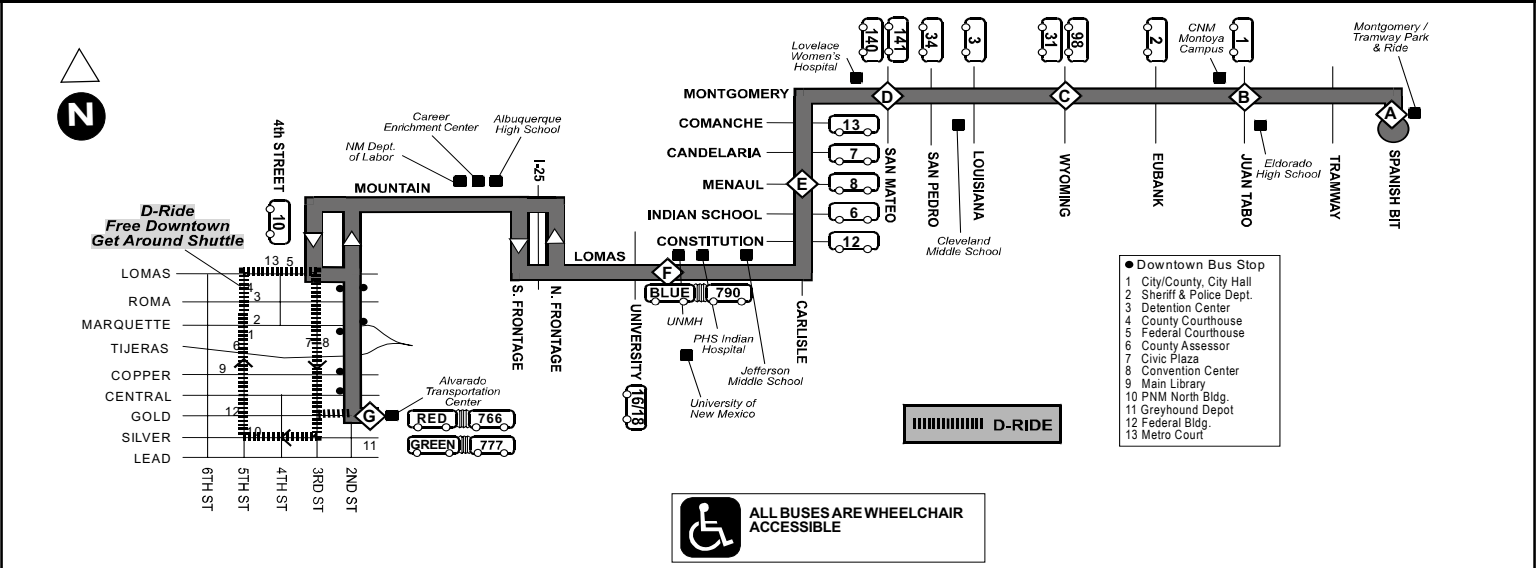

Route 5 | Ruta 5 Montgomery Blvd. | Carlisle Blvd.

Eff. 12/19/2009

Route 5 - Weekday West / Southbound

ALVARADO TRANSPORTATION CENTER	UNIVERSITY OF NM HOSPITAL	CARLISLE MENAUL	MONTGOMERY & SAN MATEO	MONTGOMERY & WYOMING	MONTGOMERY & JUAN TABO	MONTGOMERY PARK & RIDE
G	F	E	D	C	B	A
6:18a	6:05a	5:58a	5:49a	5:42a	5:36a	5:32a
7:00a	6:47a	6:40a	6:31a	6:24a	6:18a	6:14a
7:29a	7:13a	7:06a	6:57a	6:50a	6:44a	6:40a
7:57a	7:41a	7:33a	7:23a	7:16a	7:10a	7:06a
8:22a	8:08a	8:00a	7:50a	7:43a	7:37a	7:32a
8:47a	8:34a	8:26a	8:16a	8:09a	8:03a	7:58a
9:12a	8:59a	8:51a	8:41a	8:34a	8:28a	8:24a
9:37a	9:24a	9:16a	9:06a	8:59a	8:53a	8:49a
10:02a	9:49a	9:41a	9:31a	9:24a	9:18a	9:14a
10:27a	10:14a	10:06a	9:56a	9:49a	9:43a	9:39a
10:52a	10:39a	10:31a	10:21a	10:14a	10:08a	10:04a
11:17a	11:04a	10:56a	10:46a	10:39a	10:33a	10:29a
11:42a	11:29a	11:21a	11:11a	11:04a	10:58a	10:54a
12:07p	11:54a	11:46a	11:36a	11:29a	11:23a	11:19a
12:32p	12:18p	12:10p	11:58a	11:51a	11:45a	11:41a
12:57p	12:43p	12:35p	12:23p	12:16p	12:10p	12:06p
1:22p	1:08p	1:00p	1:00p	1:13p	1:06p	1:00p
1:47p	1:33p	1:25p	1:13p	1:06p	1:00p	12:56p
2:12p	1:58p	1:50p	1:38p	1:31p	1:25p	1:21p
2:37p	2:22p	2:14p	2:02p	1:55p	1:49p	1:45p
3:02p	2:46p	2:37p	2:24p	2:17p	2:11p	2:07p
3:27p	3:11p	3:02p	2:49p	2:42p	2:34p	2:30p
3:52p	3:36p	3:27p	3:14p	3:07p	2:59p	2:55p
4:17p	4:01p	3:52p	3:39p	3:32p	3:24p	3:20p
4:42p	4:26p	4:17p	4:04p	3:57p	3:49p	3:45p
5:07p	4:51p	4:42p	4:29p	4:22p	4:14p	4:10p
5:32p	5:17p	5:08p	4:55p	4:48p	4:40p	4:36p
5:57p	5:42p	5:33p	5:20p	5:13p	5:07p	5:03p
6:22p	6:08p	6:01p	5:48p	5:41p	5:35p	5:31p
6:48p	6:34p	6:27p	6:15p	6:08p	6:03p	5:59p
7:12p	6:58p	6:51p	6:41p	6:34p	6:29p	6:25p
7:37p	7:23p	7:15p	7:08p	7:01p	6:55p	6:51p
8:02p	7:48p	7:41p	7:31p	7:24p	7:18p	7:14p
8:27p	8:13p	8:05p	7:58p	7:51p	7:45p	7:41p
8:52p	8:38p	8:31p	8:21p	8:14p	8:08p	8:04p
9:17p	9:03p	8:55p	8:48p	8:41p	8:35p	8:31p