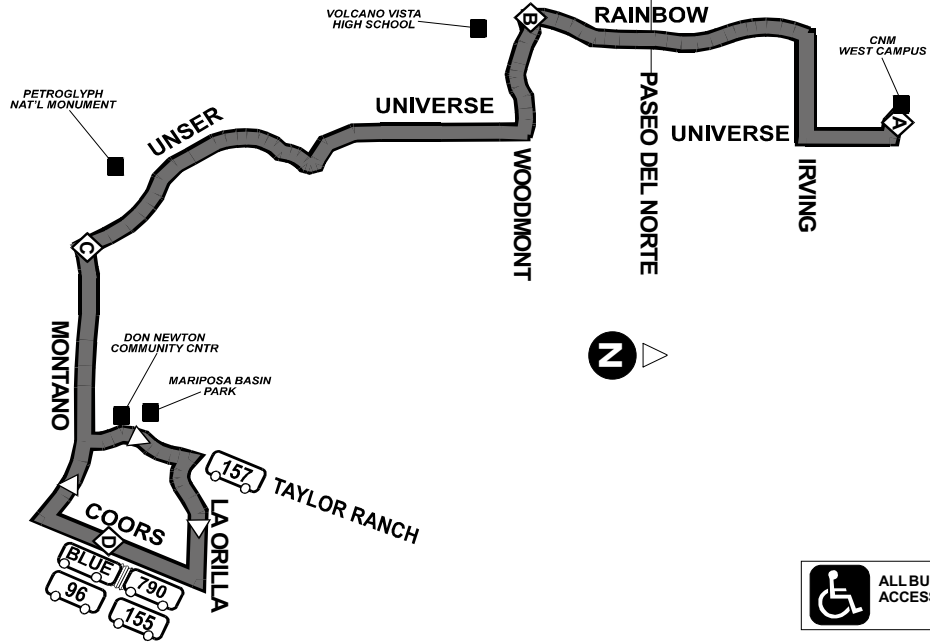

# Route 162/Ruta 162 Ventana Ranch/Montano Plaza

Effective 4/27/2009

 ALL BUSES ARE WHEELCHAIR ACCESSIBLE

## Route 162 - Weekday Southbound

CNM WEST CAMPUS <b>A</b>	RAINBOW & WOODMONT <b>B</b>	UNSER & MONTANO <b>C</b>	COORS & MONTANO <b>D</b>
6:41a 2:27p 3:13p	6:49a 2:35p 3:21p	6:54a 2:40p 3:26p	7:01a 2:47p 3:33p

## Route 162 - Weekday Northbound

COORS & MONTANO <b>D</b>	UNSER & MONTANO <b>C</b>	RAINBOW & WOODMONT <b>B</b>	CNM WEST CAMPUS <b>A</b>
6:18a 7:04a 2:50p	6:23a 7:09a 2:55p	6:28a 7:14a 3:00p	6:36a 7:22a 3:08p