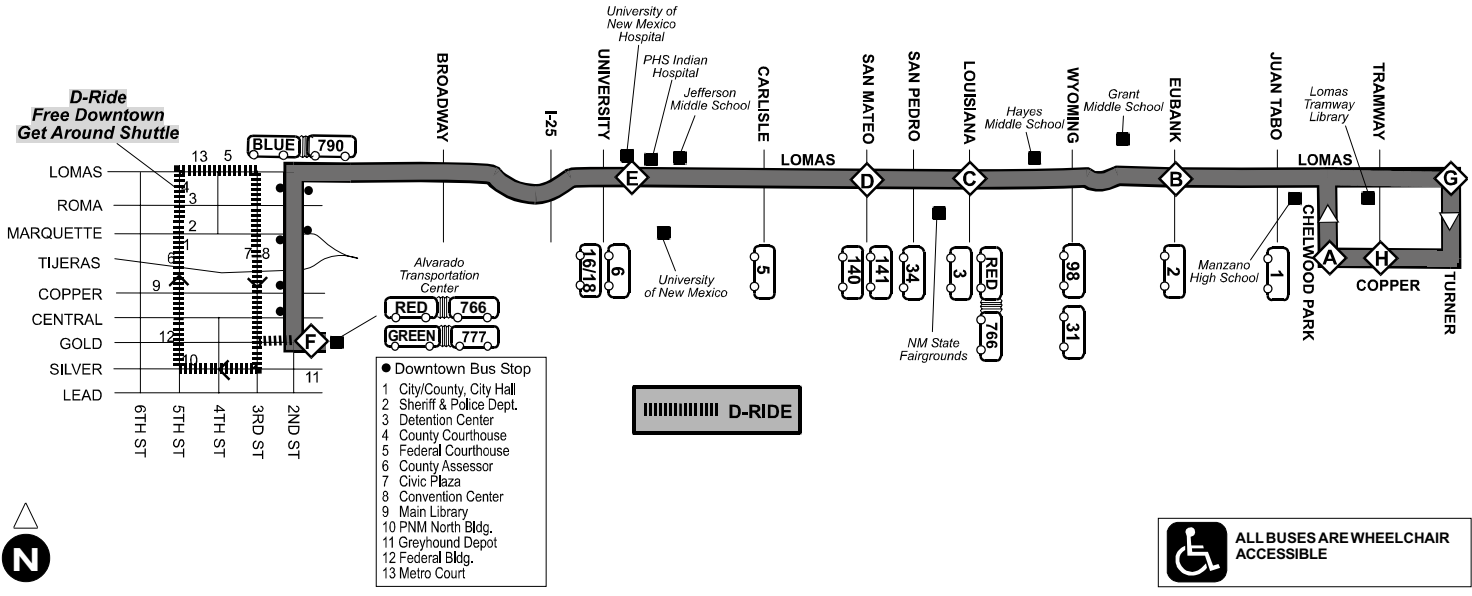

# Route 11 | Ruta 11

## Lomas Blvd.

### Route 11 - Weekday Westbound

STOP	6:17a	6:24a	6:31a	6:34a	6:41a	6:53a
ALVARADO TRANSPORTATION CENTER	6:17a	6:24a	6:31a	6:34a	6:41a	6:53a
UNIVERSITY OF NM HOSPITAL	6:17a	6:24a	6:31a	6:34a	6:41a	6:53a
LOMAS & SAN MATEO	6:17a	6:24a	6:31a	6:34a	6:41a	6:53a
LOMAS & LOUISIANA	6:17a	6:24a	6:31a	6:34a	6:41a	6:53a
LOMAS & EUBANK	6:17a	6:24a	6:31a	6:34a	6:41a	6:53a
COPPER & CHAMWOOD PARK	6:17a	6:24a	6:31a	6:34a	6:41a	6:53a
6:56a	7:04a	7:11a	7:14a	7:21a	7:33a	
7:12a	7:21a	7:28a	7:33a	7:41a	7:53a	
7:34a	7:43a	7:50a	7:55a	8:03a	8:15a	
7:54a	8:03a	8:10a	8:15a	8:23a	8:35a	
8:15a	8:24a	8:31a	8:36a	8:43a	8:54a	
8:36a	8:44a	8:51a	8:54a	9:01a	9:12a	
8:56a	9:04a	9:11a	9:14a	9:21a	9:32a	
9:16a	9:24a	9:31a	9:34a	9:41a	9:52a	
9:36a	9:44a	9:51a	9:54a	10:01a	10:12a	
9:56a	10:04a	10:11a	10:14a	10:21a	10:32a	
10:16a	10:24a	10:31a	10:34a	10:41a	10:52a	
10:36a	10:44a	10:51a	10:54a	11:01a	11:12a	
10:57a	11:05a	11:12a	11:15a	11:22a	11:34a	
11:16a	11:24a	11:31a	11:36a	11:42a	11:55a	
11:37a	11:44a	11:51a	11:56a	12:02p	12:15p	
11:57a	12:04p	12:11p	12:16p	12:22p	12:35p	
12:18p	12:25p	12:32p	12:37p	12:43p	12:56p	
12:38p	12:45p	12:52p	12:57p	1:03p	1:16p	
12:58p	1:05p	1:12p	1:17p	1:23p	1:36p	
1:18p	1:25p	1:32p	1:37p	1:43p	1:56p	
1:39p	1:46p	1:53p	1:58p	2:04p	2:17p	
1:59p	2:06p	2:13p	2:18p	2:24p	2:37p	
2:20p	2:27p	2:34p	2:39p	2:45p	2:58p	
2:41p	2:48p	2:55p	3:00p	3:08p	3:21p	
3:01p	3:09p	3:16p	3:20p	3:28p	3:41p	
3:18p	3:26p	3:33p	3:37p	3:45p	3:58p	
3:32p	3:40p	3:47p	3:51p	3:59p	4:10p	
3:55p	4:03p	4:10p	4:14p	4:21p	4:32p	
4:16p	4:23p	4:30p	4:34p	4:41p	4:52p	
4:36p	4:43p	4:50p	4:54p	5:01p	5:12p	
4:57p	5:04p	5:11p	5:15p	5:21p	5:32p	
5:17p	5:24p	5:31p	5:35p	5:41p	5:52p	
5:38p	5:45p	5:52p	5:56p	6:02p	6:13p	
5:55p	6:02p	6:09p	6:13p	6:19p	6:30p	
6:22p	6:29p	6:36p	6:40p	6:46p	6:57p	
6:42p	6:49p	6:56p	7:00p	7:05p	7:16p	
7:02p	7:09p	7:16p	7:19p	7:24p	7:35p	
7:39p	7:46p	7:53p	7:56p	8:01p	8:12p	
8:39p	8:46p	8:53p	8:56p	9:01p	9:12p	