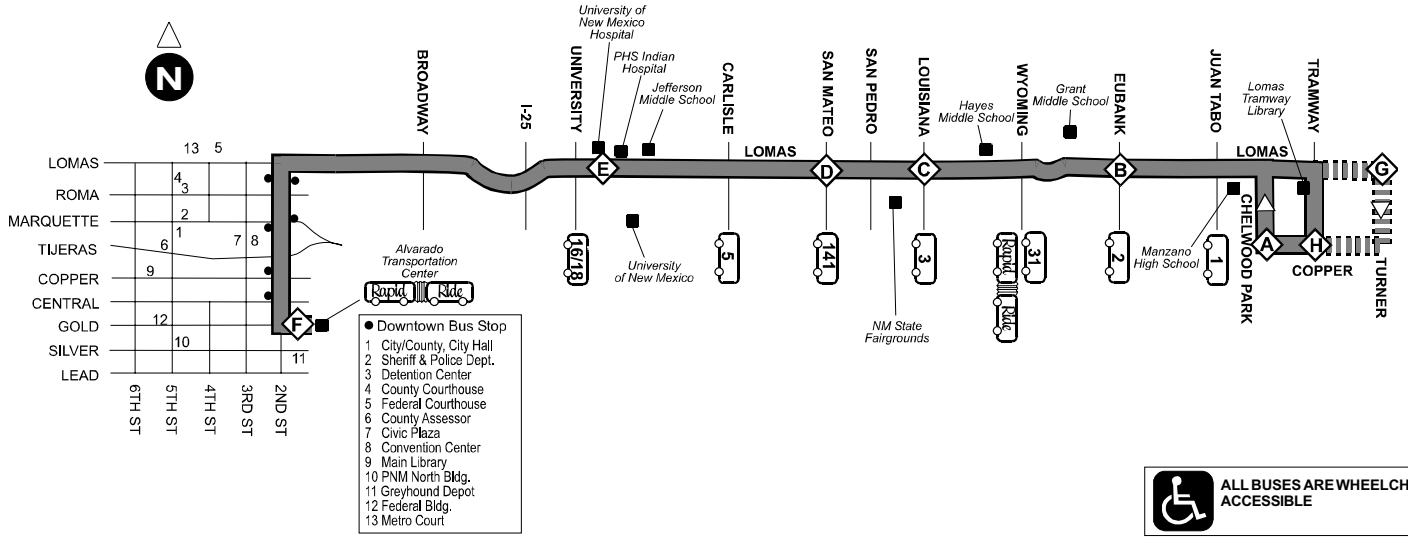

Route 11 | Ruta 11

Lomas Blvd.

Eff. 12/19/2009

Route 11 - Saturday Westbound

STOP	700a	707a	714a	718a	726a	738a
ALVARADO TRANSPORTATION CENTER						
UNIVERSITY OF NM HOSPITAL						
LOMAS & SAN MATEO						
LOMAS & LOUISIANA						
LOMAS & EUBANK						
LOMAS & LUISIANA						
LOMAS & SAN MATEO						
UNIVERSITY OF NM HOSPITAL						
ALVARADO TRANSPORTATION CENTER						
COPPER & CHELWOOD PARK						

Route 11 - Saturday Eastbound

STOP	700a	707a	714a	718a	726a	738a
COPPER & CHELWOOD PARK						
TRAMWAY & COPPER						
TURNER & LOMAS						
LOMAS & EUBANK						
LOMAS & LUISIANA						
LOMAS & SAN MATEO						
UNIVERSITY OF NM HOSPITAL						
ALVARADO TRANSPORTATION CENTER						
COPPER & CHELWOOD PARK						

Route 11 - Sunday Westbound

STOP	800a	807a	815a	819a	825a	836a
ALVARADO TRANSPORTATION CENTER						
UNIVERSITY OF NM HOSPITAL						
LOMAS & SAN MATEO						
LOMAS & LOUISIANA						
LOMAS & EUBANK						
LOMAS & LUISIANA						
LOMAS & SAN MATEO						
UNIVERSITY OF NM HOSPITAL						
ALVARADO TRANSPORTATION CENTER						
COPPER & CHELWOOD PARK						

Route 11 - Sunday Eastbound

STOP	822a	832a	838a	842a	849a	858a	901a
COPPER & CHELWOOD PARK							
TRAMWAY & COPPER							
TURNER & LOMAS							
LOMAS & EUBANK							
LOMAS & LUISIANA							
LOMAS & SAN MATEO							
UNIVERSITY OF NM HOSPITAL							
ALVARADO TRANSPORTATION CENTER							
COPPER & CHELWOOD PARK							